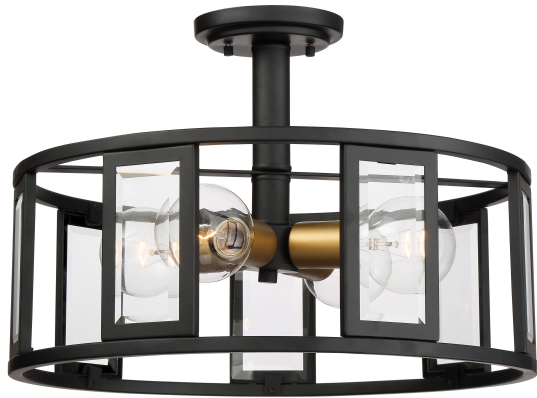

# NUVO 60-6413

Payne - 4 Light Semi Flush With Clear Beveled Glass

**Fixture Type**  
Close-To-Ceiling Semi Flush

**Collection**  
Payne

**Style**  
Traditional

**Finish**  
Midnight Bronze

**Length**  
17-1/8"

**Width**  
17-1/8"

**Height**  
11-5/8"

**Shade Description**  
Clear Beveled

**Shade Material**  
Glass

**Number of Lights**  
4-Light

**Max Wattage**  
240 Watts

**Wattage**  
60W

**Lamp Type**  
Incandescent

**Bulb Type**  
G25 Bulb

**Bulb Base**  
Medium Base

**Bulb Included**  
No

**Replaceable Light Source**  
Yes

**Certification**  
cETLus Listed

**Safety Rated**  
Dry Location

**CA Prop-65**  
Warning

**Energy Saver**  
No