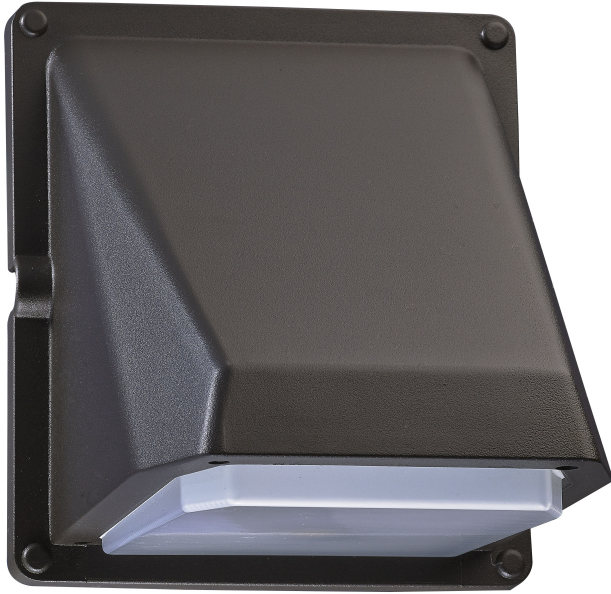

NUVO 65-051

11W LED Wall Mount Door Corridor Fixture with Photocell

Fixture Type
Outdoor Wall Light

Collection
No

Finish
Bronze

Width
6.49"

Height
7.08"

Shade Material
Polycarbonate

Extension
6.49"

Number of Modules
1-Module

Light Source
LED

Lumen Output
828

Max Wattage
11 Watts

Wattage
11 Watts

Lamp Type
Wall Pack

Bulb Type
LED