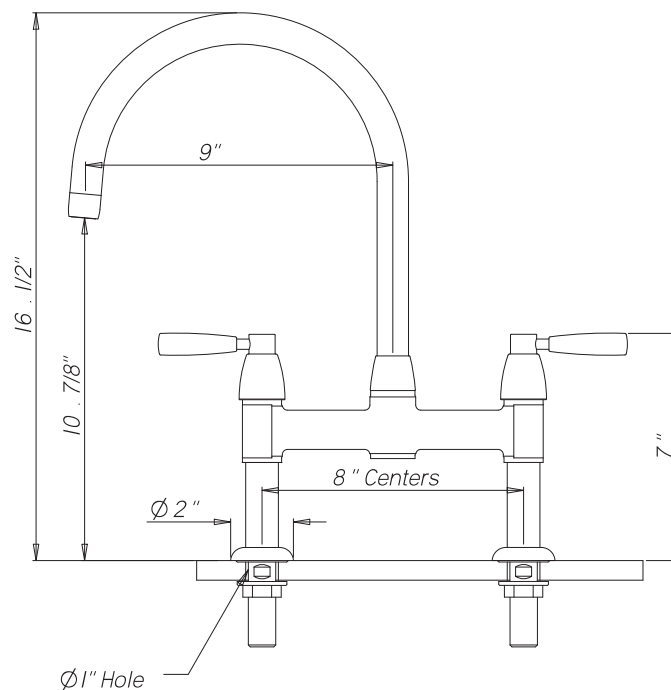

WARRANTY

- Limited Lifetime

* For CA/VT, place a "2" at end of model number for code compliant product. (Example A3608LMAPC-2)

Consult your local Rohl showroom for additional information and specifications. For complete warranty details and a list of showrooms, go to www.rohlhome.com.