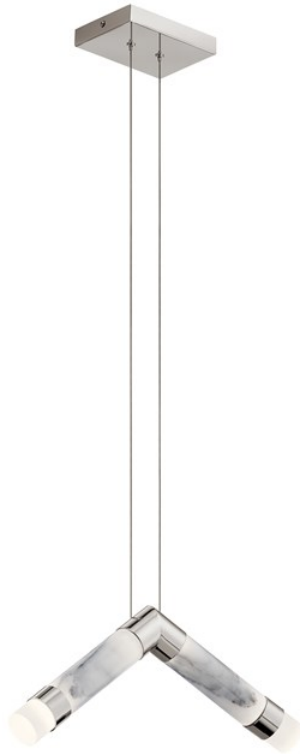

Avedu LED Mini Pendant Polished Nickel™

84138 (Nickel)

Project Name: _____
 Location: _____
 Type: _____
 Qty: _____
 Comments: _____

Certifications/Qualifications

Warranty www.kichler.com/warranty

Dimensions

Base Backplate	5.25" DIA
Chain/Stem Length	96" Cable"
Height	8.75"
Length	20.50"
Overall Height	105.75"

Mounting/Installation

Lead Wire Length	244
------------------	-----

Photometrics

Delivered Lumens	560
Kelvin Temperature	3000

Primary Lamping

Dimmable	Yes
Lamp Included	Integrated
Light Source	LED
# of Bulbs/LED Modules	2
Socket Type	Integrated LED

Product/Ordering Information

SKU	84138.00
Finish	Nickel
Style	Contemporary
UPC	887913841384

Specifications

Diffuser Description	Etched Acrylic & Polished White Marble With Black Veins
Material	Steel
Shade Description	MARBLE & Acrylic

Kichler

7711 East Pleasant Valley Road Cleveland, Ohio 44131-8010
 Toll free: 866.558.5706 or kichler.com