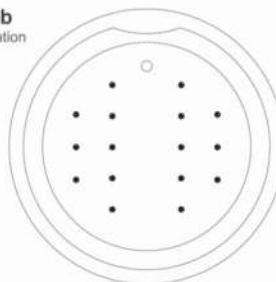

Air Kit is installed in tub before shipment

INSIDE TUB VIEW - WILL VARY BY TUB DESIGN

Air Jet

Remote

Oval bathtub
Sample jet configuration

with end drain

with center drain

Rectangular bathtub
Sample jet configuration

with end drain

with center drain

Round bathtub
Sample jet configuration

These diagrams are general representations. Jet placement may vary dependent on tub shape

Features:

(16) Maxi Air Jets

Elbows for air jets