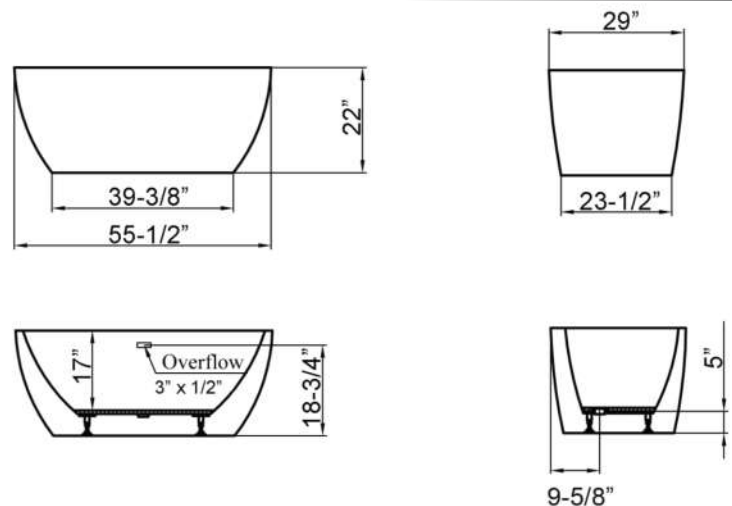

Dimensions of fixture are nominal and specifications subject to change without notice.