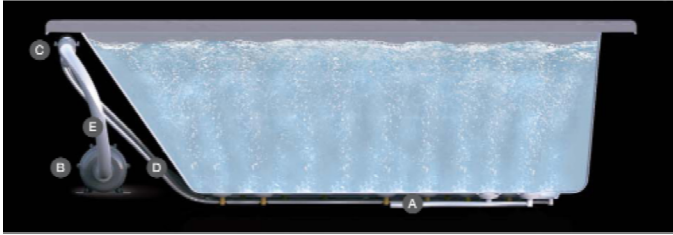

Features:

- ▶ Acrylic construction for lighter weight
- ▶ No faucet holes
- ▶ Overflow slot with integrated drain
- ▶ Drain and overflow covers included (available in 7 finishes)
- ▶ For use with a freestanding tub filler or faucet mounted on the bathroom wall
- ▶ Option to add foam insulation between tub walls available
- ▶ Tap Deck
- ▶ **New:** Air Jet system available, more info on page 2

Finishes:

CP	Polished Chrome	PB	Polished Brass
BN	Brushed Nickel	PN	Polished Nickel
ORB	Oil Rubbed Bronze	MB	Matte Black
WT	White		

Custom Colors Available (inside of tub is always white enamel):
Painted bathtubs are considered "special order" and are not returnable

Dimensions of fixture are nominal and specifications subject to change without notice.

BATHTUB AIR JET KIT

Cat. No.
AIR KIT 1, AIR KIT 2

- A** AIR JET - Bottom air jets for maximum bubble action.
- B** BLOWER - The heart of the massage system.
- C** MANIFOLD - Double back flow security prevention device.
- D** FLEXIBLE PVC HOISING - IAPMO certified.
- E** MAIN AIR INTAKE HOSE - High temperature and pressure resistant.

Air Kit is installed in tub before shipment

INSIDE TUB VIEW - WILL VARY BY TUB DESIGN

Air Jet

Remote

Oval bathtub
Sample jet configuration

with end drain

with center drain

Rectangular bathtub
Sample jet configuration