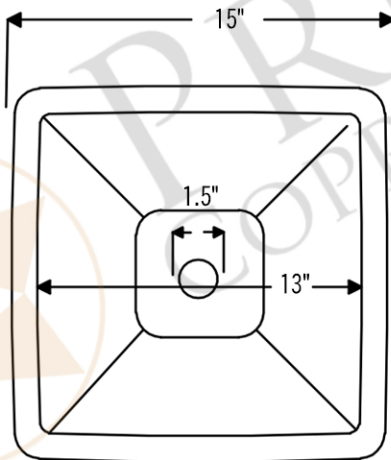

PACKAGE INCLUDES THE FOLLOWING ITEMS:

- * 15" Square Under Counter Hammered Copper Sink / ORB Finish (Model# LSQ15DB)
- * Single Handle Bathroom Faucet / ORB Finish (Model# B-SH02ORB)
- * 1.5" Non-Overflow Pop-up Bathroom Sink Drain / ORB Finish (Model# D-208ORB)
- * Neutral Cure Copper Sink Installation Silicone (Model# C900-ORB)
- * Copper Sink Wax (Model# W900-WAX)

* ORB: Oil Rubbed Bronze

SINK DETAILS (Model# LSQ15DB)

- * 15" Square Under Counter Hammered Copper Sink
- * Color: Oil Rubbed Bronze
- * Outer Dimension: 15" x 15" x 6"
- * Inner Dimension: 13" x 13" x 6"
- * Drain Opening: 1.5" Non-Overflow
- * Material Gauge: (17 Gauge or .0450")
- * CODE / STANDARD COMPLIANCE: IAPMO / cUPC LISTED

* ORB: Oil Rubbed Bronze

FAUCET DETAILS (Model# B-SH02ORB)

- * Solid Brass Single Handle Bathroom Faucet
- * Overall Height: 6.75" / Spout Reach: 6.75"
- * Valve Type: Drip Free Ceramic Disc
- * ASME A112.18.1/CSA B125.1, NSF/ANSI 61, California Lead Plumbing Law, ADA Compliant

DRAIN DETAILS (Model# D-208ORB)

- * 1.5" Non-Overflow Pop-up Bathroom Sink Drain
- * Design: Push Pop Top
- * Upper Flange Dimension: 2"
- * Material: Solid Brass

SILICONE DETAILS (Model# C900-ORB)

- * Neutral Cure Installation Silicone
- * Size: 4.7 OZ
- * Matches a Variety of Different Styled Sinks and Drains