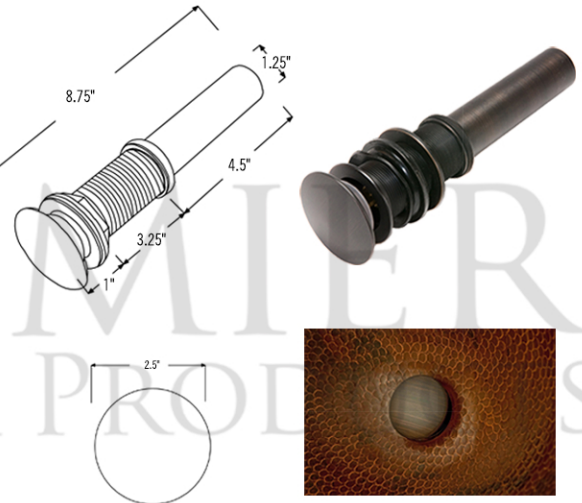

* ORB: Oil Rubbed Bronze

SINK DETAILS (Model# LSQ15DB)

- * 15" Square Under Counter Hammered Copper Sink
- * Color: Oil Rubbed Bronze
- * Outer Dimension: 15" x 15" x 6"
- * Inner Dimension: 13" x 13" x 6"
- * Drain Opening: 1.5" Non-Overflow
- * Material Gauge: (17 Gauge or .0450")
- * CODE / STANDARD COMPLIANCE: IAPMO / cUPC LISTED

DUE TO THE HAND CRAFTED NATURE OF THIS SINK, SMALL VARIANCES IN COLOR AND SIZE MAY OCCUR.
DO NOT MAKE ANY INSTALLATION CUTS UNTIL YOU RECEIVE YOUR ITEM(S).

PACKAGE INCLUDES THE FOLLOWING ITEMS:

- * 15" Square Under Counter Hammered Copper Sink / ORB Finish (Model# LSQ15DB)
- * Single Handle Bathroom Faucet / ORB Finish (Model# B-SH02ORB)
- * 1.5" Non-Overflow Pop-up Bathroom Sink Drain / ORB Finish (Model# D-208ORB)
- * Neutral Cure Copper Sink Installation Silicone (Model# C900-ORB)
- * Copper Sink Wax (Model# W900-WAX)

* ORB: Oil Rubbed Bronze

FAUCET DETAILS (Model# B-SH02ORB)

- * Solid Brass Single Handle Bathroom Faucet
- * Overall Height: 6.75" / Spout Reach: 6.75"
- * Valve Type: Drip Free Ceramic Disc
- * ASME A112.18.1/CSA B125.1, NSF/ANSI 61, California Lead Plumbing Law, ADA Compliant

DRAIN DETAILS (Model# D-208ORB)

- * 1.5" Non-Overflow Pop-up Bathroom Sink Drain
- * Design: Push Pop Top
- * Upper Flange Dimension: 2"
- * Material: Solid Brass

SILICONE DETAILS (Model# C900-ORB)

- * Neutral Cure Installation Silicone
- * Size: 4.7 OZ
- * Matches a Variety of Different Styled Sinks and Drains