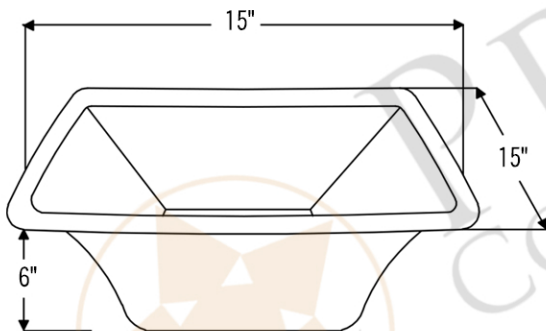

PACKAGE INCLUDES THE FOLLOWING ITEMS:

- * 15" Square Under Counter Hammered Copper Sink / ORB Finish (Model# LSQ15DB)
- * Single Handle Bathroom Faucet / ORB Finish (Model# B-SH02ORB)
- * 1.5" Non-Overflow Pop-up Bathroom Sink Drain / ORB Finish (Model# D-208ORB)
- * Neutral Cure Copper Sink Installation Silicone (Model# C900-ORB)
- * Copper Sink Wax (Model# W900-WAX)

* ORB: Oil Rubbed Bronze

SINK DETAILS (Model# LSQ15DB)

- * 15" Square Under Counter Hammered Copper Sink
- * Color: Oil Rubbed Bronze
- * Outer Dimension: 15" x 15" x 6"
- * Inner Dimension: 13" x 13" x 6"
- * Drain Opening: 1.5" Non-Overflow
- * Material Gauge: (17 Gauge or .0450")
- * CODE / STANDARD COMPLIANCE: IAPMO / cUPC LISTED

* ORB: Oil Rubbed Bronze

FAUCET DETAILS (Model# B-SH02ORB)

- * Solid Brass Single Handle Bathroom Faucet
- * Overall Height: 6.75" / Spout Reach: 6.75"
- * Valve Type: Drip Free Ceramic Disc
- * ASME A112.18.1/CSA B125.1, NSF/ANSI 61, California Lead Plumbing Law, ADA Compliant

DRAIN DETAILS (Model# D-208ORB)

- * 1.5" Non-Overflow Pop-up Bathroom Sink Drain
- * Design: Push Pop Top
- * Upper Flange Dimension: 2"
- * Material: Solid Brass

SILICONE DETAILS (Model# C900-ORB)

- * Neutral Cure Installation Silicone
- * Size: 4.7 OZ
- * Matches a Variety of Different Styled Sinks and Drains