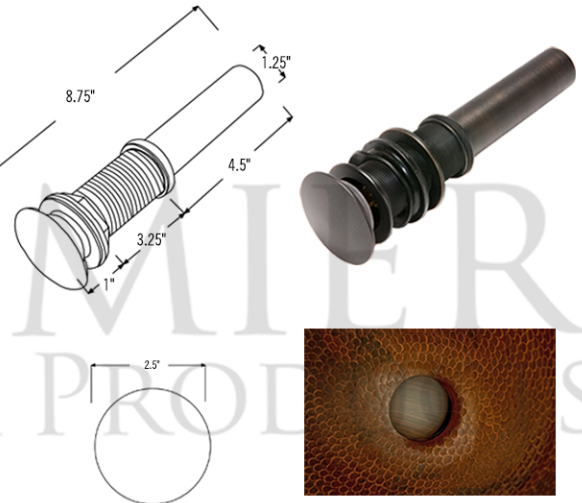

* ORB: Oil Rubbed Bronze

SINK DETAILS (Model# LRECDB)

- * 17" Rectangle Under Counter Hammered Copper Sink
- * Color: Oil Rubbed Bronze
- * Outer Dimension: 17" x 12" x 7"
- * Inner Dimension: 15" x 10" x 7"
- * Drain Opening: 1.5" Non-Overflow
- * Material Gauge: (17 Gauge or .0450")
- * CODE / STANDARD COMPLIANCE: IAPMO / cUPC LISTED

DUE TO THE HAND CRAFTED NATURE OF THIS SINK, SMALL VARIANCES IN COLOR AND SIZE MAY OCCUR.
DO NOT MAKE ANY INSTALLATION CUTS UNTIL YOU RECEIVE YOUR ITEM(S).

PACKAGE INCLUDES THE FOLLOWING ITEMS:

- * 17" Rectangle Under Counter Hammered Copper Sink / ORB Finish (Model# LRECDB)
- * Single Handle Bathroom Faucet / ORB Finish (Model# B-SH02ORB)
- * 1.5" Non-Overflow Pop-up Bathroom Sink Drain / ORB Finish (Model# D-208ORB)
- * Neutral Cure Copper Sink Installation Silicone (Model# C900-ORB)
- * Copper Sink Wax (Model# W900-WAX)

* ORB: Oil Rubbed Bronze

FAUCET DETAILS (Model# B-SH02ORB)

- * Solid Brass Single Handle Bathroom Faucet
- * Overall Height: 6.75" / Spout Reach: 6.75"
- * Valve Type: Drip Free Ceramic Disc
- * ASME A112.18.1/CSA B125.1, NSF/ANSI 61, California Lead Plumbing Law, ADA Compliant

DRAIN DETAILS (Model# D-208ORB)

- * 1.5" Non-Overflow Pop-up Bathroom Sink Drain
- * Design: Push Pop Top
- * Upper Flange Dimension: 2"
- * Material: Solid Brass

SILICONE DETAILS (Model# C900-ORB)

- * Neutral Cure Installation Silicone
- * Size: 4.7 OZ
- * Matches a Variety of Different Styled Sinks and Drains