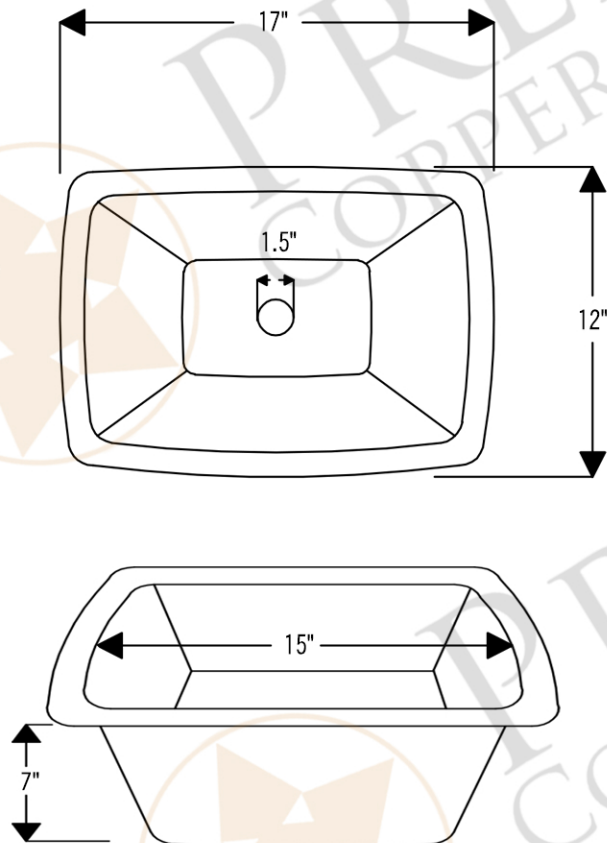

PACKAGE INCLUDES THE FOLLOWING ITEMS:

- * 17" Rectangle Under Counter Hammered Copper Sink / ORB Finish (Model# LRECDB)
- * Single Handle Bathroom Faucet / ORB Finish (Model# B-SH02ORB)
- * 1.5" Non-Overflow Pop-up Bathroom Sink Drain / ORB Finish (Model# D-208ORB)
- * Neutral Cure Copper Sink Installation Silicone (Model# C900-ORB)
- * Copper Sink Wax (Model# W900-WAX)

* ORB: Oil Rubbed Bronze

SINK DETAILS (Model# LRECDB)

- * 17" Rectangle Under Counter Hammered Copper Sink
- * Color: Oil Rubbed Bronze
- * Outer Dimension: 17" x 12" x 7"
- * Inner Dimension: 15" x 10" x 7"
- * Drain Opening: 1.5" Non-Overflow
- * Material Gauge: (17 Gauge or .0450")
- * CODE / STANDARD COMPLIANCE: IAPMO / cUPC LISTED

DUE TO THE HAND CRAFTED NATURE OF THIS SINK, SMALL VARIANCES IN COLOR AND SIZE MAY OCCUR.
DO NOT MAKE ANY INSTALLATION CUTS UNTIL YOU RECEIVE YOUR ITEM(S).

PACKAGE INCLUDES THE FOLLOWING ITEMS:

- * 17" Rectangle Under Counter Hammered Copper Sink / ORB Finish (Model# LRECDB)
- * Single Handle Bathroom Faucet / ORB Finish (Model# B-SH02ORB)
- * 1.5" Non-Overflow Pop-up Bathroom Sink Drain / ORB Finish (Model# D-208ORB)
- * Neutral Cure Copper Sink Installation Silicone (Model# C900-ORB)
- * Copper Sink Wax (Model# W900-WAX)

* ORB: Oil Rubbed Bronze

FAUCET DETAILS (Model# B-SH02ORB)

- * Solid Brass Single Handle Bathroom Faucet
- * Overall Height: 6.75" / Spout Reach: 6.75"
- * Valve Type: Drip Free Ceramic Disc
- * ASME A112.18.1/CSA B125.1, NSF/ANSI 61, California Lead Plumbing Law, ADA Compliant