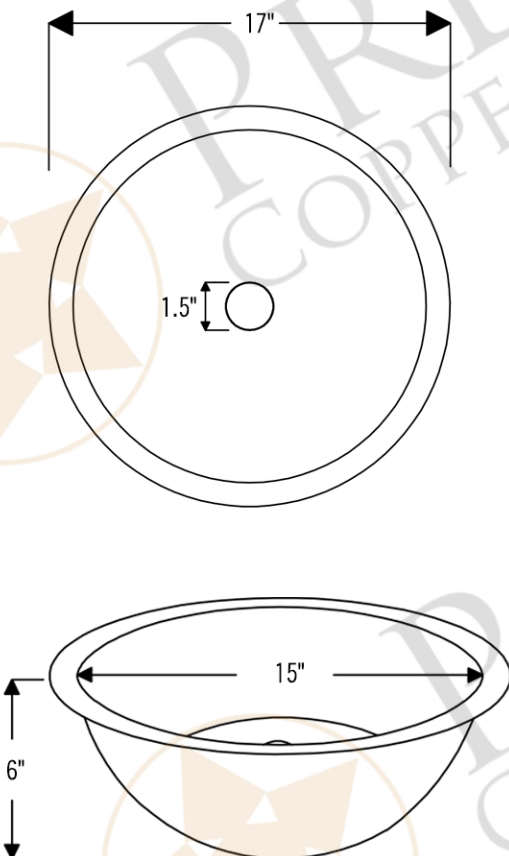

PACKAGE INCLUDES THE FOLLOWING ITEMS:

- * Round Self Rimming Hammered Copper Sink / ORB Finish (Model# LR17RDB)
- * Single Handle Bathroom Faucet / ORB Finish (Model# B-SH02ORB)
- * 1.5" Non-Overflow Pop-up Bathroom Sink Drain / ORB Finish (Model# D-208ORB)
- * Neutral Cure Copper Sink Installation Silicone (Model# C900-ORB)
- * Copper Sink Wax (Model# W900-WAX)

* ORB: Oil Rubbed Bronze

SINK DETAILS (Model# LR17RDB)

- * Round Self Rimming Hammered Copper Sink
- * Color: Oil Rubbed Bronze
- * Outer Dimension: 17" x 6"
- * Inner Dimension: 15" x 6"
- * Drain Opening: 1.5" Non-Overflow
- * Material Gauge: (17 Gauge or .0450")
- * CODE / STANDARD COMPLIANCE: IAPMO / cUPC LISTED

* ORB: Oil Rubbed Bronze

FAUCET DETAILS (Model# B-SH02ORB)

- * Solid Brass Single Handle Bathroom Faucet
- * Overall Height: 6.75" / Spout Reach: 6.75"
- * Valve Type: Drip Free Ceramic Disc
- * ASME A112.18.1/CSA B125.1, NSF/ANSI 61, California Lead Plumbing Law, ADA Compliant

DRAIN DETAILS (Model# D-208ORB)

- * 1.5" Non-Overflow Pop-up Bathroom Sink Drain
- * Design: Push Pop Top
- * Upper Flange Dimension: 2"
- * Material: Solid Brass

SILICONE DETAILS (Model# C900-ORB)

- * Neutral Cure Installation Silicone
- * Size: 4.7 OZ
- * Matches a Variety of Different Styled Sinks and Drains