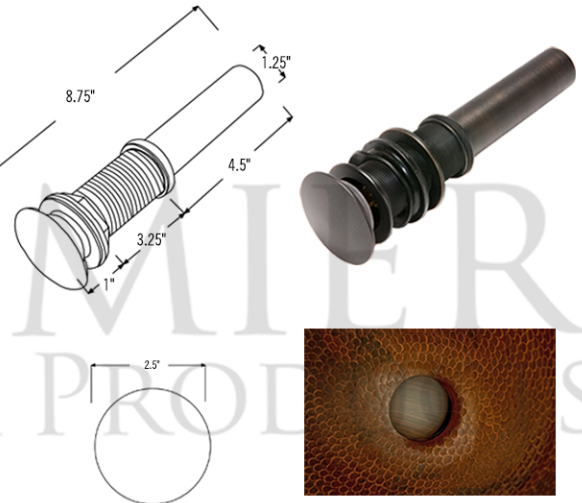

* ORB: Oil Rubbed Bronze

SINK DETAILS (Model# LR17RDB)

- * Round Self Rimming Hammered Copper Sink
- * Color: Oil Rubbed Bronze
- * Outer Dimension: 17" x 6"
- * Inner Dimension: 15" x 6"
- * Drain Opening: 1.5" Non-Overflow
- * Material Gauge: (17 Gauge or .0450")
- * CODE / STANDARD COMPLIANCE: IAPMO / cUPC LISTED

DUE TO THE HAND CRAFTED NATURE OF THIS SINK, SMALL VARIANCES IN COLOR AND SIZE MAY OCCUR.
DO NOT MAKE ANY INSTALLATION CUTS UNTIL YOU RECEIVE YOUR ITEM(S).

PACKAGE INCLUDES THE FOLLOWING ITEMS:

- * Round Self Rimming Hammered Copper Sink / ORB Finish (Model# LR17RDB)
- * Single Handle Bathroom Faucet / ORB Finish (Model# B-SH02ORB)
- * 1.5" Non-Overflow Pop-up Bathroom Sink Drain / ORB Finish (Model# D-208ORB)
- * Neutral Cure Copper Sink Installation Silicone (Model# C900-ORB)
- * Copper Sink Wax (Model# W900-WAX)

* ORB: Oil Rubbed Bronze

FAUCET DETAILS (Model# B-SH02ORB)

- * Solid Brass Single Handle Bathroom Faucet
- * Overall Height: 6.75" / Spout Reach: 6.75"
- * Valve Type: Drip Free Ceramic Disc
- * ASME A112.18.1/CSA B125.1, NSF/ANSI 61, California Lead Plumbing Law, ADA Compliant

DRAIN DETAILS (Model# D-208ORB)

- * 1.5" Non-Overflow Pop-up Bathroom Sink Drain
- * Design: Push Pop Top
- * Upper Flange Dimension: 2"
- * Material: Solid Brass

SILICONE DETAILS (Model# C900-ORB)

- * Neutral Cure Installation Silicone
- * Size: 4.7 OZ
- * Matches a Variety of Different Styled Sinks and Drains