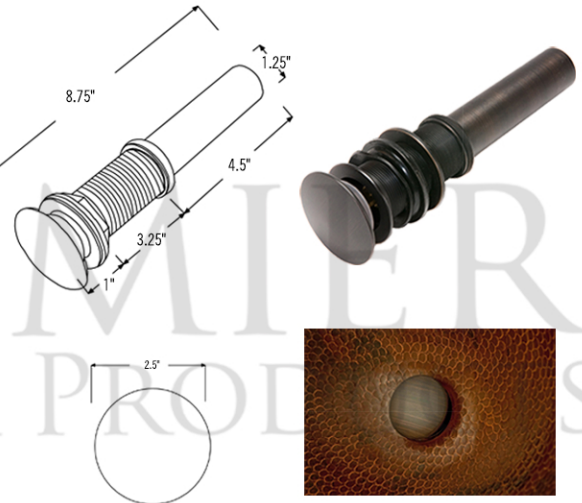

* ORB: Oil Rubbed Bronze

SINK DETAILS (Model# LR17FDB)

- * Round Under Counter Hammered Copper Sink
- * Color: Oil Rubbed Bronze
- * Outer Dimension: 17" x 6"
- * Inner Dimension: 15" x 6"
- * Drain Opening 1.5" Non-Overflow
- * Material Gauge: (17 Gauge or .0450")
- * CODE / STANDARD COMPLIANCE: IAPMO / cUPC LISTED

DUE TO THE HAND CRAFTED NATURE OF THIS SINK, SMALL VARIANCES IN COLOR AND SIZE MAY OCCUR.
DO NOT MAKE ANY INSTALLATION CUTS UNTIL YOU RECEIVE YOUR ITEM(S).

PACKAGE INCLUDES THE FOLLOWING ITEMS:

- * Round Under Counter Hammered Copper Sink / ORB Finish (Model# LR17FDB)
- * Single Handle Bathroom Faucet / ORB Finish (Model# B-SH02ORB)
- * 1.5" Non-Overflow Pop-up Bathroom Sink Drain / ORB Finish (Model# D-208ORB)
- * Neutral Cure Copper Sink Installation Silicone (Model# C900-ORB)
- * Copper Sink Wax (Model# W900-WAX)

* ORB: Oil Rubbed Bronze

FAUCET DETAILS (Model# B-SH02ORB)

- * Solid Brass Single Handle Bathroom Faucet
- * Overall Height: 6.75" / Spout Reach: 6.75"
- * Valve Type: Drip Free Ceramic Disc
- * ASME A112.18.1/CSA B125.1, NSF/ANSI 61, California Lead Plumbing Law, ADA Compliant

DRAIN DETAILS (Model# D-208ORB)

- * 1.5" Non-Overflow Pop-up Bathroom Sink Drain
- * Design: Push Pop Top
- * Upper Flange Dimension: 2"
- * Material: Solid Brass

SILICONE DETAILS (Model# C900-ORB)

- * Neutral Cure Installation Silicone
- * Size: 4.7 OZ
- * Matches a Variety of Different Styled Sinks and Drains