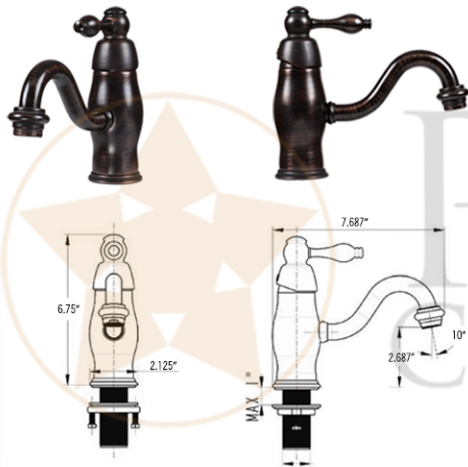

PACKAGE INCLUDES THE FOLLOWING ITEMS:

- * Round Under Counter Hammered Copper Sink / ORB Finish (Model# LR17FDB)
- * Single Handle Bathroom Faucet / ORB Finish (Model# B-SH02ORB)
- * 1.5" Non-Overflow Pop-up Bathroom Sink Drain / ORB Finish (Model# D-208ORB)
- * Neutral Cure Copper Sink Installation Silicone (Model# C900-ORB)
- * Copper Sink Wax (Model# W900-WAX)

* ORB: Oil Rubbed Bronze

SINK DETAILS (Model# LR17FDB)

- * Round Under Counter Hammered Copper Sink
- * Color: Oil Rubbed Bronze
- * Outer Dimension: 17" x 6"
- * Inner Dimension: 15" x 6"
- * Drain Opening 1.5" Non-Overflow
- * Material Gauge: (17 Gauge or .0450")
- * CODE / STANDARD COMPLIANCE: IAPMO / cUPC LISTED

DUE TO THE HAND CRAFTED NATURE OF THIS SINK, SMALL VARIANCES IN COLOR AND SIZE MAY OCCUR.
DO NOT MAKE ANY INSTALLATION CUTS UNTIL YOU RECEIVE YOUR ITEM(S).

PACKAGE INCLUDES THE FOLLOWING ITEMS:

- * Round Under Counter Hammered Copper Sink / ORB Finish (Model# LR17FDB)
- * Single Handle Bathroom Faucet / ORB Finish (Model# B-SH02ORB)
- * 1.5" Non-Overflow Pop-up Bathroom Sink Drain / ORB Finish (Model# D-208ORB)
- * Neutral Cure Copper Sink Installation Silicone (Model# C900-ORB)
- * Copper Sink Wax (Model# W900-WAX)

* ORB: Oil Rubbed Bronze

FAUCET DETAILS (Model# B-SH02ORB)

- * Solid Brass Single Handle Bathroom Faucet
- * Overall Height: 6.75" / Spout Reach: 6.75"
- * Valve Type: Drip Free Ceramic Disc
- * ASME A112.18.1/CSA B125.1, NSF/ANSI 61, California Lead Plumbing Law, ADA Compliant