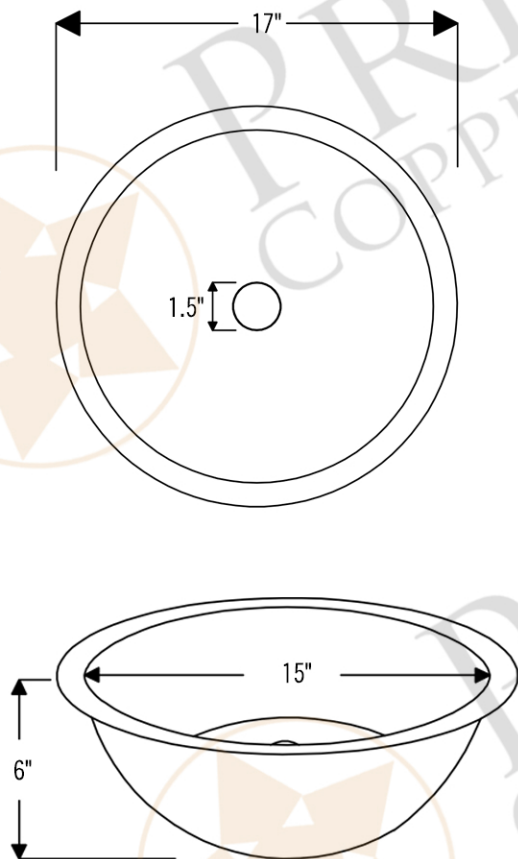

PACKAGE INCLUDES THE FOLLOWING ITEMS:

- * Round Under Counter Hammered Copper Sink / ORB Finish (Model# LR17FDB)
- * Single Handle Bathroom Faucet / ORB Finish (Model# B-SH02ORB)
- * 1.5" Non-Overflow Pop-up Bathroom Sink Drain / ORB Finish (Model# D-208ORB)
- * Neutral Cure Copper Sink Installation Silicone (Model# C900-ORB)
- * Copper Sink Wax (Model# W900-WAX)

* ORB: Oil Rubbed Bronze

SINK DETAILS (Model# LR17FDB)

- * Round Under Counter Hammered Copper Sink
- * Color: Oil Rubbed Bronze
- * Outer Dimension: 17" x 6"
- * Inner Dimension: 15" x 6"
- * Drain Opening 1.5" Non-Overflow
- * Material Gauge: (17 Gauge or .0450")
- * CODE / STANDARD COMPLIANCE: IAPMO / cUPC LISTED

* ORB: Oil Rubbed Bronze

FAUCET DETAILS (Model# B-SH02ORB)

- * Solid Brass Single Handle Bathroom Faucet
- * Overall Height: 6.75" / Spout Reach: 6.75"
- * Valve Type: Drip Free Ceramic Disc
- * ASME A112.18.1/CSA B125.1, NSF/ANSI 61, California Lead Plumbing Law, ADA Compliant

DRAIN DETAILS (Model# D-208ORB)

- * 1.5" Non-Overflow Pop-up Bathroom Sink Drain
- * Design: Push Pop Top
- * Upper Flange Dimension: 2"
- * Material: Solid Brass

SILICONE DETAILS (Model# C900-ORB)

- * Neutral Cure Installation Silicone
- * Size: 4.7 OZ
- * Matches a Variety of Different Styled Sinks and Drains