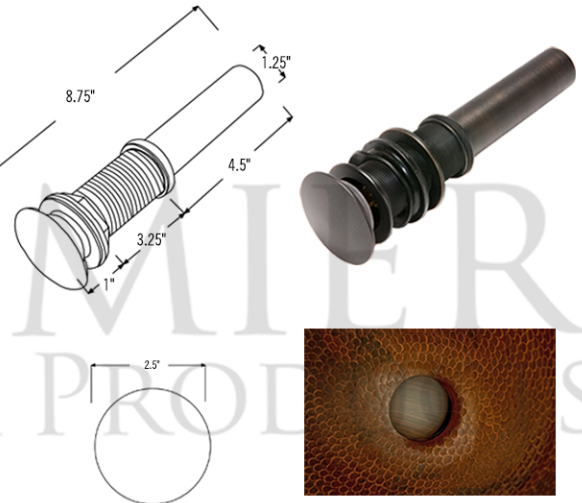

### **SINK DETAILS (Model# LR14RDB)**

- \* 14" Round Self Rimming Hammered Copper Sink
- \* Color: Oil Rubbed Bronze
- \* Outer Dimension: 14" x 6"
- \* Inner Dimension: 12" x 6"
- \* Drain Opening: 1.5" Non-Overflow
- \* Material Gauge: (17 Gauge or .0450")
- \* CODE / STANDARD COMPLIANCE: IAPMO / cUPC LISTED

### **PACKAGE INCLUDES THE FOLLOWING ITEMS:**

- \* 14" Small Round Self Rimming Hammered Copper Sink / ORB Finish (Model# LR14RDB)
- \* Single Handle Bathroom Faucet / ORB Finish (Model# B-SH02ORB)
- \* 1.5" Non-Overflow Pop-up Bathroom Sink Drain / ORB Finish (Model# D-208ORB)
- \* Neutral Cure Copper Sink Installation Silicone (Model# C900-ORB)
- \* Copper Sink Wax (Model# W900-WAX)

### **FAUCET DETAILS (Model# B-SH02ORB)**

- \* Solid Brass Single Handle Bathroom Faucet
- \* Overall Height: 6.75" / Spout Reach: 6.75"
- \* Valve Type: Drip Free Ceramic Disc
- \* ASME A112.18.1/CSA B125.1, NSF/ANSI 61, California Lead Plumbing Law, ADA Compliant

### **DRAIN DETAILS (Model# D-208ORB)**

- \* 1.5" Non-Overflow Pop-up Bathroom Sink Drain
- \* Design: Push Pop Top
- \* Upper Flange Dimension: 2"
- \* Material: Solid Brass