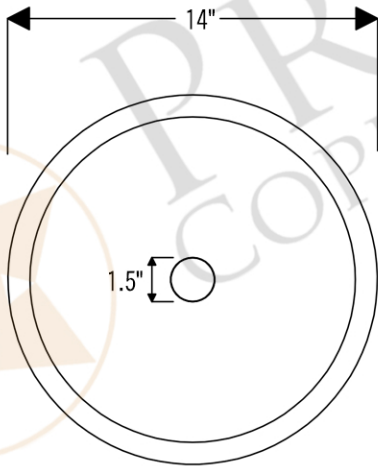

### **PACKAGE INCLUDES THE FOLLOWING ITEMS:**

- \* 14" Round Self Rimming Hammered Copper Sink / ORB Finish (Model# LR14RDB)
- \* Single Handle Bathroom Faucet / ORB Finish (Model# B-SH02ORB)
- \* 1.5" Non-Overflow Pop-up Bathroom Sink Drain / ORB Finish (Model# D-208ORB)
- \* Neutral Cure Copper Sink Installation Silicone (Model# C900-ORB)
- \* Copper Sink Wax (Model# W900-WAX)

### **SINK DETAILS (Model# LR14RDB)**

- \* 14" Round Self Rimming Hammered Copper Sink
- \* Color: Oil Rubbed Bronze
- \* Outer Dimension: 14" x 6"
- \* Inner Dimension: 12" x 6"
- \* Drain Opening: 1.5" Non-Overflow
- \* Material Gauge: (17 Gauge or .0450")
- \* CODE / STANDARD COMPLIANCE: IAPMO / cUPC LISTED

### **FAUCET DETAILS (Model# B-SH02ORB)**

- \* Solid Brass Single Handle Bathroom Faucet
- \* Overall Height: 6.75" / Spout Reach: 6.75"
- \* Valve Type: Drip Free Ceramic Disc
- \* ASME A112.18.1/CSA B125.1, NSF/ANSI 61, California Lead Plumbing Law, ADA Compliant

### **SILICONE DETAILS (Model# C900-ORB)**

- \* Neutral Cure Installation Silicone
- \* Size: 4.7 OZ
- \* Matches a Variety of Different Styled Sinks and Drains