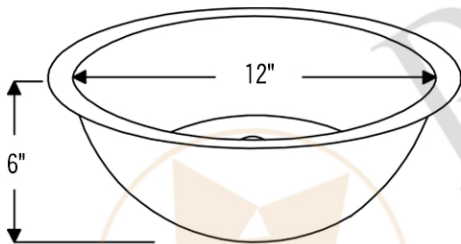

### **PACKAGE INCLUDES THE FOLLOWING ITEMS:**

- \* 14" Round Self Rimming Hammered Copper Sink / ORB Finish (Model# LR14RDB)
- \* Single Handle Bathroom Faucet / ORB Finish (Model# B-SH02ORB)
- \* 1.5" Non-Overflow Pop-up Bathroom Sink Drain / ORB Finish (Model# D-208ORB)
- \* Neutral Cure Copper Sink Installation Silicone (Model# C900-ORB)
- \* Copper Sink Wax (Model# W900-WAX)

### **SINK DETAILS (Model# LR14RDB)**

- \* 14" Round Self Rimming Hammered Copper Sink
- \* Color: Oil Rubbed Bronze
- \* Outer Dimension: 14" x 6"
- \* Inner Dimension: 12" x 6"
- \* Drain Opening: 1.5" Non-Overflow
- \* Material Gauge: (17 Gauge or .0450")
- \* CODE / STANDARD COMPLIANCE: IAPMO / cUPC LISTED