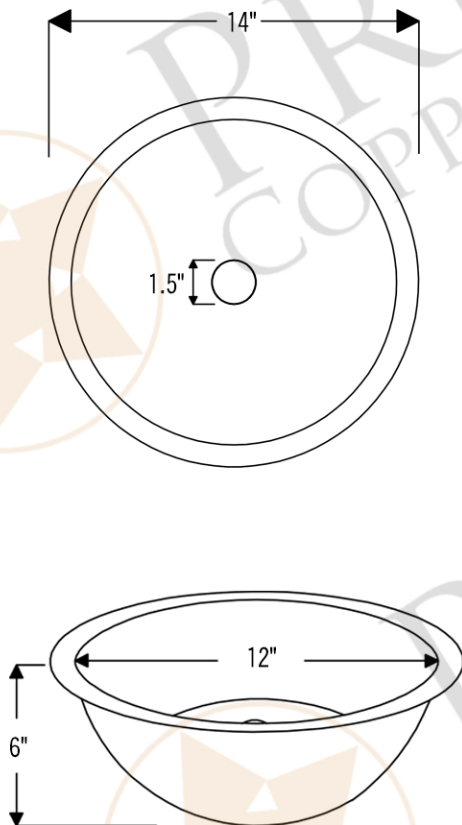

### **PACKAGE INCLUDES THE FOLLOWING ITEMS:**

- \* 14" Round Under Counter Hammered Copper Sink / ORB Finish (Model# LR14FDB)
- \* Single Handle Bathroom Faucet / ORB Finish (Model# B-SH02ORB)
- \* 1.5" Non-Overflow Pop-up Bathroom Sink Drain / ORB Finish (Model# D-208ORB)
- \* Neutral Cure Copper Sink Installation Silicone (Model# C900-ORB)
- \* Copper Sink Wax (Model# W900-WAX)

### **SINK DETAILS (Model# LR14FDB)**

- \* 14" Round Under Counter Hammered Copper Sink
- \* Color: Oil Rubbed Bronze
- \* Outer Dimension: 14" x 6"
- \* Inner Dimension: 12" x 6"
- \* Drain Opening: 1.5" Non-Overflow
- \* Material Gauge: (17 Gauge or .0450")
- \* CODE / STANDARD COMPLIANCE: IAPMO / cUPC LISTED

### **FAUCET DETAILS (Model# B-SH02ORB)**

- \* Solid Brass Single Handle Bathroom Faucet
- \* Overall Height: 6.75" / Spout Reach: 6.75"
- \* Valve Type: Drip Free Ceramic Disc
- \* ASME A112.18.1/CSA B125.1, NSF/ANSI 61, California Lead Plumbing Law, ADA Compliant

### **SILICONE DETAILS (Model# C900-ORB)**

- \* Neutral Cure Installation Silicone
- \* Size: 4.7 OZ
- \* Matches a Variety of Different Styled Sinks and Drains