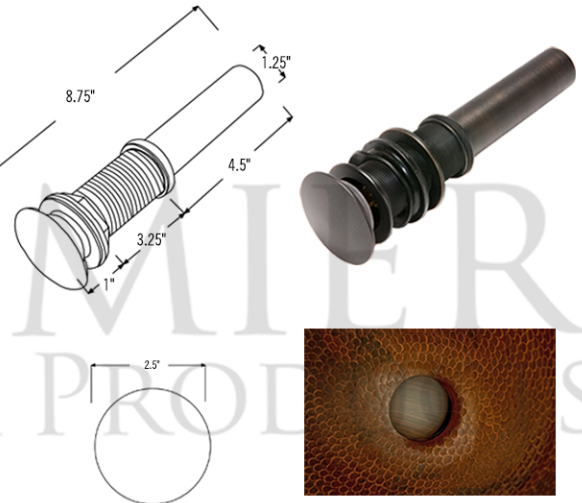

### **SINK DETAILS (Model# LR14FDB)**

- \* 14" Round Under Counter Hammered Copper Sink
- \* Color: Oil Rubbed Bronze
- \* Outer Dimension: 14" x 6"
- \* Inner Dimension: 12" x 6"
- \* Drain Opening: 1.5" Non-Overflow
- \* Material Gauge: (17 Gauge or .0450")
- \* CODE / STANDARD COMPLIANCE: IAPMO / cUPC LISTED

### **PACKAGE INCLUDES THE FOLLOWING ITEMS:**

- \* 14" Small Round Under Counter Hammered Copper Sink / ORB Finish (Model# LR14FDB)
- \* Single Handle Bathroom Faucet / ORB Finish (Model# B-SH02ORB)
- \* 1.5" Non-Overflow Pop-up Bathroom Sink Drain / ORB Finish (Model# D-208ORB)
- \* Neutral Cure Copper Sink Installation Silicone (Model# C900-ORB)
- \* Copper Sink Wax (Model# W900-WAX)

### **FAUCET DETAILS (Model# B-SH02ORB)**

- \* Solid Brass Single Handle Bathroom Faucet
- \* Overall Height: 6.75" / Spout Reach: 6.75"
- \* Valve Type: Drip Free Ceramic Disc
- \* ASME A112.18.1/CSA B125.1, NSF/ANSI 61, California Lead Plumbing Law, ADA Compliant

### **DRAIN DETAILS (Model# D-208ORB)**

- \* 1.5" Non-Overflow Pop-up Bathroom Sink Drain
- \* Design: Push Pop Top
- \* Upper Flange Dimension: 2"
- \* Material: Solid Brass