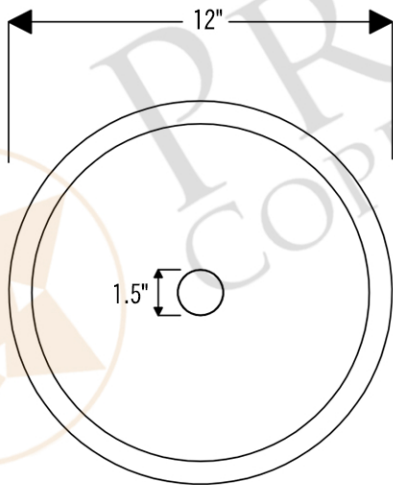

### **PACKAGE INCLUDES THE FOLLOWING ITEMS:**

- \* 12" Small Round Under Counter Hammered Copper Sink / ORB Finish (Model# LR12FDB)
- \* Single Handle Bathroom Faucet / ORB Finish (Model# B-SH02ORB)
- \* 1.5" Non-Overflow Pop-up Bathroom Sink Drain / ORB Finish (Model# D-208ORB)
- \* Neutral Cure Copper Sink Installation Silicone (Model# C900-ORB)
- \* Copper Sink Wax (Model# W900-WAX)

### **SINK DETAILS (Model# LR12FDB)**

- \* 12" Small Round Under Counter Hammered Copper Sink
- \* Color: Oil Rubbed Bronze
- \* Outer Dimension: 12" x 5"
- \* Inner Dimension: 10" x 5"
- \* Drain Opening: 1.5" Non-Overflow
- \* Material Gauge: (17 Gauge or .0450")
- \* CODE / STANDARD COMPLIANCE: IAPMO / cUPC LISTED

### **FAUCET DETAILS (Model# B-SH02ORB)**

- \* Solid Brass Single Handle Bathroom Faucet
- \* Overall Height: 6.75" / Spout Reach: 6.75"
- \* Valve Type: Drip Free Ceramic Disc
- \* ASME A112.18.1/CSA B125.1, NSF/ANSI 61, California Lead Plumbing Law, ADA Compliant

### **SILICONE DETAILS (Model# C900-ORB)**

- \* Neutral Cure Installation Silicone
- \* Size: 4.7 OZ
- \* Matches a Variety of Different Styled Sinks and Drains