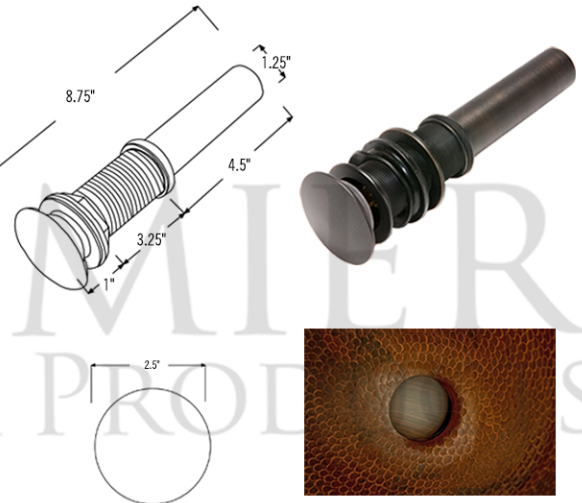

### **SINK DETAILS (Model# LR12FDB)**

- \* 12" Small Round Under Counter Hammered Copper Sink
- \* Color: Oil Rubbed Bronze
- \* Outer Dimension: 12" x 5"
- \* Inner Dimension: 10" x 5"
- \* Drain Opening: 1.5" Non-Overflow
- \* Material Gauge: (17 Gauge or .0450")
- \* CODE / STANDARD COMPLIANCE: IAPMO / cUPC LISTED

### **PACKAGE INCLUDES THE FOLLOWING ITEMS:**

- \* 12" Small Round Under Counter Hammered Copper Sink / ORB Finish (Model# LR12FDB)
- \* Single Handle Bathroom Faucet / ORB Finish (Model# B-SH02ORB)
- \* 1.5" Non-Overflow Pop-up Bathroom Sink Drain / ORB Finish (Model# D-208ORB)
- \* Neutral Cure Copper Sink Installation Silicone (Model# C900-ORB)
- \* Copper Sink Wax (Model# W900-WAX)

### **FAUCET DETAILS (Model# B-SH02ORB)**

- \* Solid Brass Single Handle Bathroom Faucet
- \* Overall Height: 6.75" / Spout Reach: 6.75"
- \* Valve Type: Drip Free Ceramic Disc
- \* ASME A112.18.1/CSA B125.1, NSF/ANSI 61, California Lead Plumbing Law, ADA Compliant

### **DRAIN DETAILS (Model# D-208ORB)**

- \* 1.5" Non-Overflow Pop-up Bathroom Sink Drain
- \* Design: Push Pop Top
- \* Upper Flange Dimension: 2"
- \* Material: Solid Brass