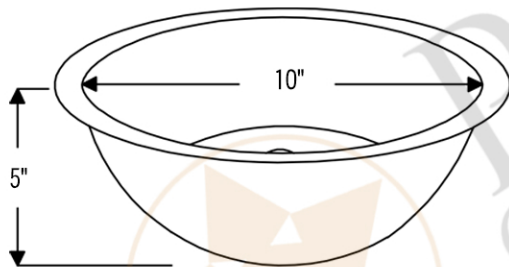

### **PACKAGE INCLUDES THE FOLLOWING ITEMS:**

- \* 12" Small Round Under Counter Hammered Copper Sink / ORB Finish (Model# LR12FDB)
- \* Single Handle Bathroom Faucet / ORB Finish (Model# B-SH02ORB)
- \* 1.5" Non-Overflow Pop-up Bathroom Sink Drain / ORB Finish (Model# D-208ORB)
- \* Neutral Cure Copper Sink Installation Silicone (Model# C900-ORB)
- \* Copper Sink Wax (Model# W900-WAX)

### **SINK DETAILS (Model# LR12FDB)**

- \* 12" Small Round Under Counter Hammered Copper Sink
- \* Color: Oil Rubbed Bronze
- \* Outer Dimension: 12" x 5"
- \* Inner Dimension: 10" x 5"
- \* Drain Opening: 1.5" Non-Overflow
- \* Material Gauge: (17 Gauge or .0450")
- \* CODE / STANDARD COMPLIANCE: IAPMO / cUPC LISTED