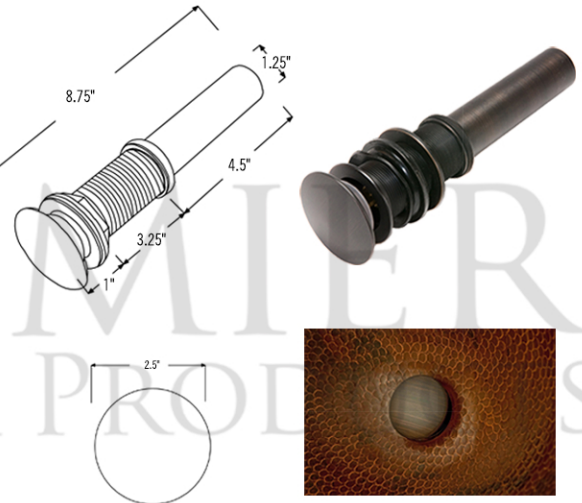

### **SINK DETAILS (Model# LO19RSTDB)**

- \* Oval Star Self Rimming Hammered Copper Sink
- \* Color: Oil Rubbed Bronze
- \* Outer Dimension: 19" x 14" x 6"
- \* Inner Dimension: 17" x 12" x 6"
- \* Drain Opening: 1.5" Non-Overflow
- \* Material Gauge: (17 Gauge or .0450")
- \* CODE / STANDARD COMPLIANCE: IAPMO / cUPC LISTED

### **PACKAGE INCLUDES THE FOLLOWING ITEMS:**

- \* Oval Star Self Rimming Hammered Copper Sink / ORB Finish (Model# LO19RSTDB)
- \* Single Handle Bathroom Faucet / ORB Finish (Model# B-SH02ORB)
- \* 1.5" Non-Overflow Pop-up Bathroom Sink Drain / ORB Finish (Model# D-208ORB)
- \* Neutral Cure Copper Sink Installation Silicone (Model# C900-ORB)
- \* Copper Sink Wax (Model# W900-WAX)

### **FAUCET DETAILS (Model# B-SH02ORB)**

- \* Solid Brass Single Handle Bathroom Faucet
- \* Overall Height: 6.75" / Spout Reach: 6.75"
- \* Valve Type: Drip Free Ceramic Disc
- \* ASME A112.18.1/CSA B125.1, NSF/ANSI 61, California Lead Plumbing Law, ADA Compliant

### **DRAIN DETAILS (Model# D-208ORB)**

- \* 1.5" Non-Overflow Pop-up Bathroom Sink Drain
- \* Design: Push Pop Top
- \* Upper Flange Dimension: 2"
- \* Material: Solid Brass