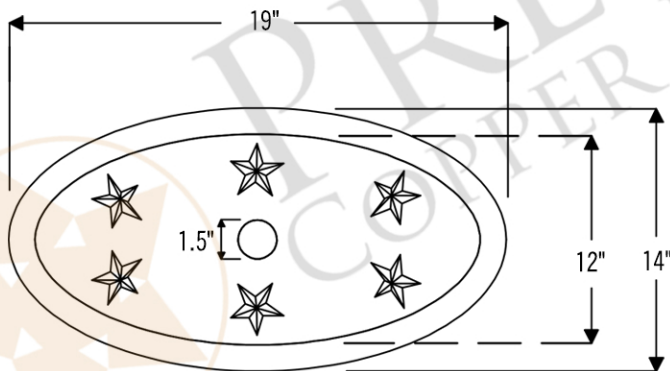

### **PACKAGE INCLUDES THE FOLLOWING ITEMS:**

- \* Oval Star Self Rimming Hammered Copper Sink / ORB Finish (Model# LO19RSTDB)
- \* Single Handle Bathroom Faucet / ORB Finish (Model# B-SH02ORB)
- \* 1.5" Non-Overflow Pop-up Bathroom Sink Drain / ORB Finish (Model# D-208ORB)
- \* Neutral Cure Copper Sink Installation Silicone (Model# C900-ORB)
- \* Copper Sink Wax (Model# W900-WAX)

### **SINK DETAILS (Model# LO19RSTDB)**

- \* Oval Star Self Rimming Hammered Copper Sink
- \* Color: Oil Rubbed Bronze
- \* Outer Dimension: 19" x 14" x 6"
- \* Inner Dimension: 17" x 12" x 6"
- \* Drain Opening: 1.5" Non-Overflow
- \* Material Gauge: (17 Gauge or .0450")
- \* CODE / STANDARD COMPLIANCE: IAPMO / cUPC LISTED

### **SILICONE DETAILS (Model# C900-ORB)**

- \* Neutral Cure Installation Silicone
- \* Size: 4.7 OZ
- \* Matches a Variety of Different Styled Sinks and Drains