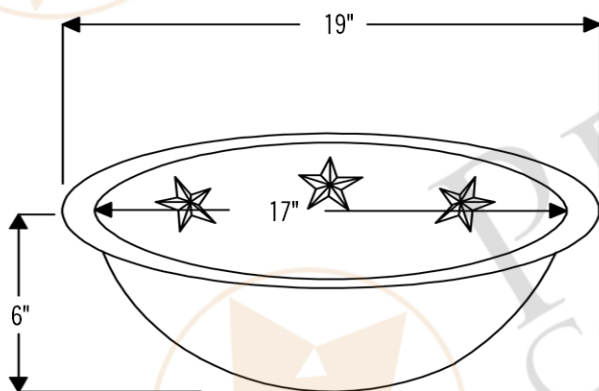

### **PACKAGE INCLUDES THE FOLLOWING ITEMS:**

- \* Oval Star Self Rimming Hammered Copper Sink / ORB Finish (Model# LO19RSTDB)
- \* Single Handle Bathroom Faucet / ORB Finish (Model# B-SH02ORB)
- \* 1.5" Non-Overflow Pop-up Bathroom Sink Drain / ORB Finish (Model# D-208ORB)
- \* Neutral Cure Copper Sink Installation Silicone (Model# C900-ORB)
- \* Copper Sink Wax (Model# W900-WAX)

### **SINK DETAILS (Model# LO19RSTDB)**

- \* Oval Star Self Rimming Hammered Copper Sink
- \* Color: Oil Rubbed Bronze
- \* Outer Dimension: 19" x 14" x 6"
- \* Inner Dimension: 17" x 12" x 6"
- \* Drain Opening: 1.5" Non-Overflow
- \* Material Gauge: (17 Gauge or .0450")
- \* CODE / STANDARD COMPLIANCE: IAPMO / cUPC LISTED

### **SILICONE DETAILS (Model# C900-ORB)**

- \* Neutral Cure Installation Silicone
- \* Size: 4.7 OZ
- \* Matches a Variety of Different Styled Sinks and Drains