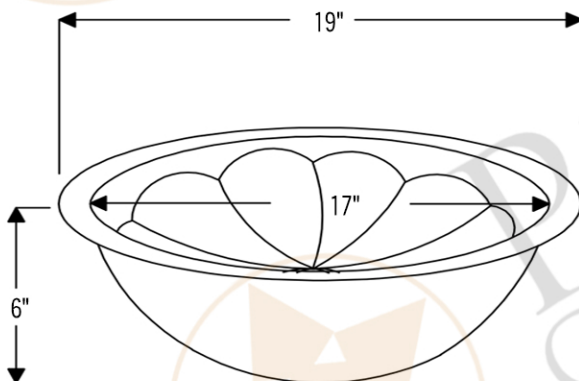

PACKAGE INCLUDES THE FOLLOWING ITEMS:

- * Oval Sunburst Self Rimming Hammered Copper Sink / ORB Finish (Model# LO19RSBDB)
- * Single Handle Bathroom Faucet / ORB Finish (Model# B-SH02ORB)
- * 1.5" Non-Overflow Pop-up Bathroom Sink Drain / ORB Finish (Model# D-208ORB)
- * Neutral Cure Copper Sink Installation Silicone (Model# C900-ORB)
- * Copper Sink Wax (Model# W900-WAX)

* ORB: Oil Rubbed Bronze

SINK DETAILS (Model# LO19RSBDB)

- * Oval Sunburst Self Rimming Hammered Copper Sink
- * Color: Oil Rubbed Bronze
- * Outer Dimension: 19" x 14" x 6"
- * Inner Dimension: 17" x 12" x 6"
- * Drain Opening: 1.5" Non-Overflow
- * Material Gauge: (17 Gauge or .0450")
- * CODE / STANDARD COMPLIANCE: IAPMO / cUPC LISTED

* ORB: Oil Rubbed Bronze

FAUCET DETAILS (Model# B-SH02ORB)

- * Solid Brass Single Handle Bathroom Faucet
- * Overall Height: 6.75" / Spout Reach: 6.75"
- * Valve Type: Drip Free Ceramic Disc
- * ASME A112.18.1/CSA B125.1, NSF/ANSI 61, California Lead Plumbing Law, ADA Compliant