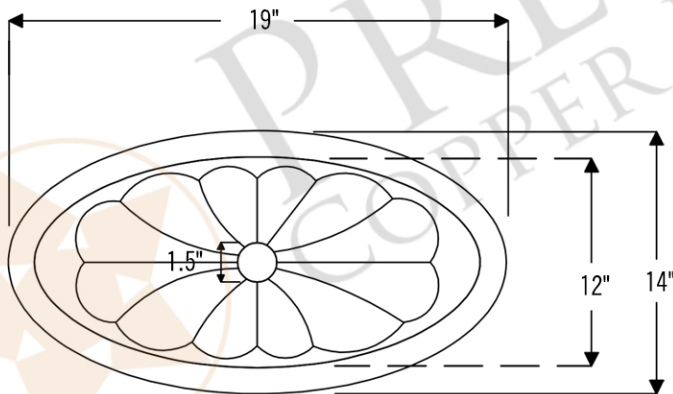

PACKAGE INCLUDES THE FOLLOWING ITEMS:

- * Oval Sunburst Self Rimming Hammered Copper Sink / ORB Finish (Model# LO19RSBDB)
- * Single Handle Bathroom Faucet / ORB Finish (Model# B-SH02ORB)
- * 1.5" Non-Overflow Pop-up Bathroom Sink Drain / ORB Finish (Model# D-208ORB)
- * Neutral Cure Copper Sink Installation Silicone (Model# C900-ORB)
- * Copper Sink Wax (Model# W900-WAX)

* ORB: Oil Rubbed Bronze

SINK DETAILS (Model# LO19RSBDB)

- * Oval Sunburst Self Rimming Hammered Copper Sink
- * Color: Oil Rubbed Bronze
- * Outer Dimension: 19" x 14" x 6"
- * Inner Dimension: 17" x 12" x 6"
- * Drain Opening: 1.5" Non-Overflow
- * Material Gauge: (17 Gauge or .0450")
- * CODE / STANDARD COMPLIANCE: IAPMO / cUPC LISTED

* ORB: Oil Rubbed Bronze

FAUCET DETAILS (Model# B-SH02ORB)

- * Solid Brass Single Handle Bathroom Faucet
- * Overall Height: 6.75" / Spout Reach: 6.75"
- * Valve Type: Drip Free Ceramic Disc
- * ASME A112.18.1/CSA B125.1, NSF/ANSI 61, California Lead Plumbing Law, ADA Compliant

DRAIN DETAILS (Model# D-208ORB)

- * 1.5" Non-Overflow Pop-up Bathroom Sink Drain
- * Design: Push Pop Top
- * Upper Flange Dimension: 2"
- * Material: Solid Brass

SILICONE DETAILS (Model# C900-ORB)

- * Neutral Cure Installation Silicone
- * Size: 4.7 OZ
- * Matches a Variety of Different Styled Sinks and Drains