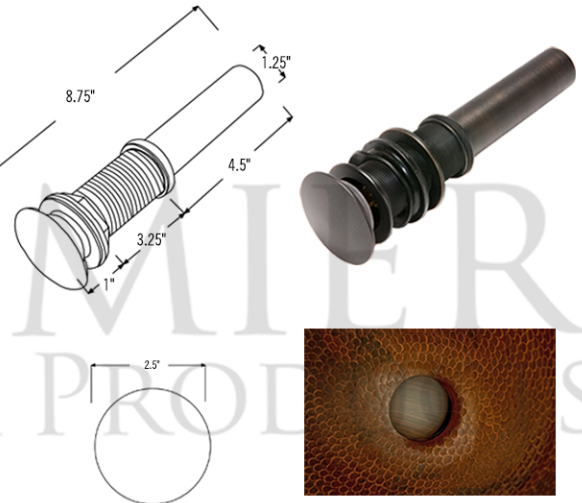

* ORB: Oil Rubbed Bronze

SINK DETAILS (Model# LO19RSBDB)

- * Oval Sunburst Self Rimming Hammered Copper Sink
- * Color: Oil Rubbed Bronze
- * Outer Dimension: 19" x 14" x 6"
- * Inner Dimension: 17" x 12" x 6"
- * Drain Opening: 1.5" Non-Overflow
- * Material Gauge: (17 Gauge or .0450")
- * CODE / STANDARD COMPLIANCE: IAPMO / cUPC LISTED

DUE TO THE HAND CRAFTED NATURE OF THIS SINK, SMALL VARIANCES IN COLOR AND SIZE MAY OCCUR.
DO NOT MAKE ANY INSTALLATION CUTS UNTIL YOU RECEIVE YOUR ITEM(S).

PACKAGE INCLUDES THE FOLLOWING ITEMS:

- * Oval Sunburst Self Rimming Hammered Copper Sink / ORB Finish (Model# LO19RSBDB)
- * Single Handle Bathroom Faucet / ORB Finish (Model# B-SH02ORB)
- * 1.5" Non-Overflow Pop-up Bathroom Sink Drain / ORB Finish (Model# D-208ORB)
- * Neutral Cure Copper Sink Installation Silicone (Model# C900-ORB)
- * Copper Sink Wax (Model# W900-WAX)

* ORB: Oil Rubbed Bronze

FAUCET DETAILS (Model# B-SH02ORB)

- * Solid Brass Single Handle Bathroom Faucet
- * Overall Height: 6.75" / Spout Reach: 6.75"
- * Valve Type: Drip Free Ceramic Disc
- * ASME A112.18.1/CSA B125.1, NSF/ANSI 61, California Lead Plumbing Law, ADA Compliant

DRAIN DETAILS (Model# D-208ORB)

- * 1.5" Non-Overflow Pop-up Bathroom Sink Drain
- * Design: Push Pop Top
- * Upper Flange Dimension: 2"
- * Material: Solid Brass

SILICONE DETAILS (Model# C900-ORB)

- * Neutral Cure Installation Silicone
- * Size: 4.7 OZ
- * Matches a Variety of Different Styled Sinks and Drains