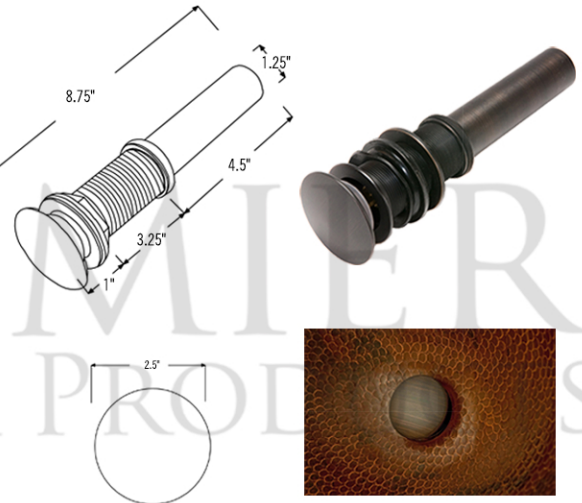

* ORB: Oil Rubbed Bronze

SINK DETAILS (Model# LO19RRDB)

- * Oval Roped Rim Self Rimming Hammered Copper Sink
- * Color: Oil Rubbed Bronze
- * Outer Dimension: 19" x 14" x 6"
- * Inner Dimension: 17" x 12" x 6"
- * Drain Opening: 1.5" Non-Overflow
- * Material Gauge: (17 Gauge or .0450")
- * CODE / STANDARD COMPLIANCE: IAPMO / cUPC LISTED

DUE TO THE HAND CRAFTED NATURE OF THIS SINK, SMALL VARIANCES IN COLOR AND SIZE MAY OCCUR.
DO NOT MAKE ANY INSTALLATION CUTS UNTIL YOU RECEIVE YOUR ITEM(S).

PACKAGE INCLUDES THE FOLLOWING ITEMS:

- * Oval Roped Rim Self Rimming Hammered Copper Sink / ORB Finish (Model# LO19RRDB)
- * Single Handle Bathroom Faucet / ORB Finish (Model# B-SH02ORB)
- * 1.5" Non-Overflow Pop-up Bathroom Sink Drain / ORB Finish (Model# D-208ORB)
- * Neutral Cure Copper Sink Installation Silicone (Model# C900-ORB)
- * Copper Sink Wax (Model# W900-WAX)

* ORB: Oil Rubbed Bronze

FAUCET DETAILS (Model# B-SH02ORB)

- * Solid Brass Single Handle Bathroom Faucet
- * Overall Height: 6.75" / Spout Reach: 6.75"
- * Valve Type: Drip Free Ceramic Disc
- * ASME A112.18.1/CSA B125.1, NSF/ANSI 61, California Lead Plumbing Law, ADA Compliant

DRAIN DETAILS (Model# D-208ORB)

- * 1.5" Non-Overflow Pop-up Bathroom Sink Drain
- * Design: Push Pop Top
- * Upper Flange Dimension: 2"
- * Material: Solid Brass

SILICONE DETAILS (Model# C900-ORB)

- * Neutral Cure Installation Silicone
- * Size: 4.7 OZ
- * Matches a Variety of Different Styled Sinks and Drains