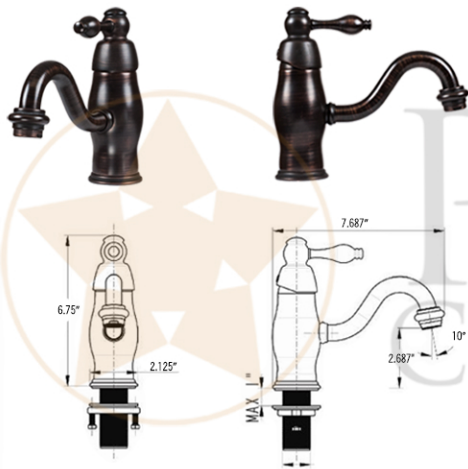

PACKAGE INCLUDES THE FOLLOWING ITEMS:

- * Oval Roped Rim Self Rimming Hammered Copper Sink / ORB Finish (Model# LO19RRDB)
- * Single Handle Bathroom Faucet / ORB Finish (Model# B-SH02ORB)
- * 1.5" Non-Overflow Pop-up Bathroom Sink Drain / ORB Finish (Model# D-208ORB)
- * Neutral Cure Copper Sink Installation Silicone (Model# C900-ORB)
- * Copper Sink Wax (Model# W900-WAX)

* ORB: Oil Rubbed Bronze

SINK DETAILS (Model# LO19RRDB)

- * Oval Roped Rim Self Rimming Hammered Copper Sink
- * Color: Oil Rubbed Bronze
- * Outer Dimension: 19" x 14" x 6"
- * Inner Dimension: 17" x 12" x 6"
- * Drain Opening: 1.5" Non-Overflow
- * Material Gauge: (17 Gauge or .0450")
- * CODE / STANDARD COMPLIANCE: IAPMO / cUPC LISTED

DUE TO THE HAND CRAFTED NATURE OF THIS SINK, SMALL VARIANCES IN COLOR AND SIZE MAY OCCUR.
DO NOT MAKE ANY INSTALLATION CUTS UNTIL YOU RECEIVE YOUR ITEM(S).

PACKAGE INCLUDES THE FOLLOWING ITEMS:

- * Oval Roped Rim Self Rimming Hammered Copper Sink / ORB Finish (Model# LO19RRDB)
- * Single Handle Bathroom Faucet / ORB Finish (Model# B-SH02ORB)
- * 1.5" Non-Overflow Pop-up Bathroom Sink Drain / ORB Finish (Model# D-208ORB)
- * Neutral Cure Copper Sink Installation Silicone (Model# C900-ORB)
- * Copper Sink Wax (Model# W900-WAX)

* ORB: Oil Rubbed Bronze

FAUCET DETAILS (Model# B-SH02ORB)

- * Solid Brass Single Handle Bathroom Faucet
- * Overall Height: 6.75" / Spout Reach: 6.75"
- * Valve Type: Drip Free Ceramic Disc
- * ASME A112.18.1/CSA B125.1, NSF/ANSI 61, California Lead Plumbing Law, ADA Compliant