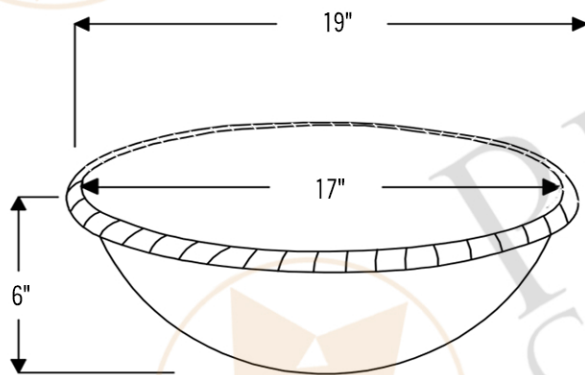

PACKAGE INCLUDES THE FOLLOWING ITEMS:

- * Oval Roped Rim Self Rimming Hammered Copper Sink / ORB Finish (Model# LO19RRDB)
- * Single Handle Bathroom Faucet / ORB Finish (Model# B-SH02ORB)
- * 1.5" Non-Overflow Pop-up Bathroom Sink Drain / ORB Finish (Model# D-208ORB)
- * Neutral Cure Copper Sink Installation Silicone (Model# C900-ORB)
- * Copper Sink Wax (Model# W900-WAX)

* ORB: Oil Rubbed Bronze

SINK DETAILS (Model# LO19RRDB)

- * Oval Roped Rim Self Rimming Hammered Copper Sink
- * Color: Oil Rubbed Bronze
- * Outer Dimension: 19" x 14" x 6"
- * Inner Dimension: 17" x 12" x 6"
- * Drain Opening: 1.5" Non-Overflow
- * Material Gauge: (17 Gauge or .0450")
- * CODE / STANDARD COMPLIANCE: IAPMO / cUPC LISTED

* ORB: Oil Rubbed Bronze

FAUCET DETAILS (Model# B-SH02ORB)

- * Solid Brass Single Handle Bathroom Faucet
- * Overall Height: 6.75" / Spout Reach: 6.75"
- * Valve Type: Drip Free Ceramic Disc
- * ASME A112.18.1/CSA B125.1, NSF/ANSI 61, California Lead Plumbing Law, ADA Compliant

DRAIN DETAILS (Model# D-208ORB)

- * 1.5" Non-Overflow Pop-up Bathroom Sink Drain
- * Design: Push Pop Top
- * Upper Flange Dimension: 2"
- * Material: Solid Brass

SILICONE DETAILS (Model# C900-ORB)

- * Neutral Cure Installation Silicone
- * Size: 4.7 OZ
- * Matches a Variety of Different Styled Sinks and Drains