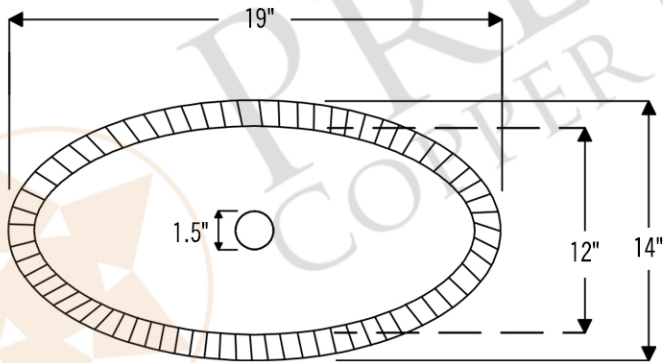

PACKAGE INCLUDES THE FOLLOWING ITEMS:

- * Oval Roped Rim Self Rimming Hammered Copper Sink / ORB Finish (Model# LO19RRDB)
- * Single Handle Bathroom Faucet / ORB Finish (Model# B-SH02ORB)
- * 1.5" Non-Overflow Pop-up Bathroom Sink Drain / ORB Finish (Model# D-208ORB)
- * Neutral Cure Copper Sink Installation Silicone (Model# C900-ORB)
- * Copper Sink Wax (Model# W900-WAX)

* ORB: Oil Rubbed Bronze

SINK DETAILS (Model# LO19RRDB)

- * Oval Roped Rim Self Rimming Hammered Copper Sink
- * Color: Oil Rubbed Bronze
- * Outer Dimension: 19" x 14" x 6"
- * Inner Dimension: 17" x 12" x 6"
- * Drain Opening: 1.5" Non-Overflow
- * Material Gauge: (17 Gauge or .0450")
- * CODE / STANDARD COMPLIANCE: IAPMO / cUPC LISTED

* ORB: Oil Rubbed Bronze

FAUCET DETAILS (Model# B-SH02ORB)

- * Solid Brass Single Handle Bathroom Faucet
- * Overall Height: 6.75" / Spout Reach: 6.75"
- * Valve Type: Drip Free Ceramic Disc
- * ASME A112.18.1/CSA B125.1, NSF/ANSI 61, California Lead Plumbing Law, ADA Compliant

DRAIN DETAILS (Model# D-208ORB)

- * 1.5" Non-Overflow Pop-up Bathroom Sink Drain
- * Design: Push Pop Top
- * Upper Flange Dimension: 2"
- * Material: Solid Brass

SILICONE DETAILS (Model# C900-ORB)

- * Neutral Cure Installation Silicone
- * Size: 4.7 OZ
- * Matches a Variety of Different Styled Sinks and Drains