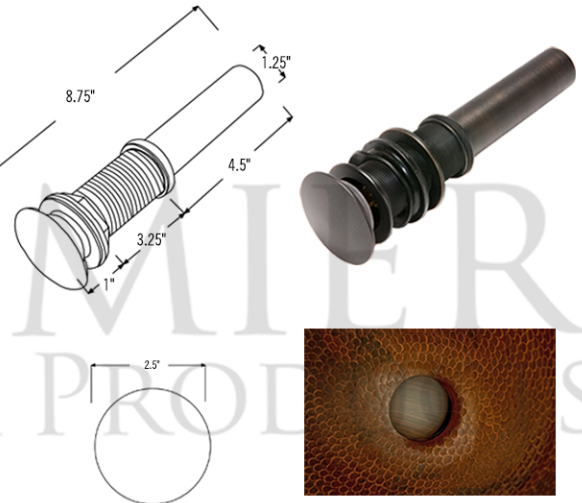

* ORB: Oil Rubbed Bronze

SINK DETAILS (Model# LO19RDB)

- * Oval Self Rimming Hammered Copper Sink
- * Color: Oil Rubbed Bronze
- * Outer Dimension: 19" x 14" x 6"
- * Inner Dimension: 17" x 12" x 6"
- * Drain Opening: 1.5" Non-Overflow
- * Material Gauge: (17 Gauge or .0450")
- * CODE / STANDARD COMPLIANCE: IAPMO / cUPC LISTED

DUE TO THE HAND CRAFTED NATURE OF THIS SINK, SMALL VARIANCES IN COLOR AND SIZE MAY OCCUR.
DO NOT MAKE ANY INSTALLATION CUTS UNTIL YOU RECEIVE YOUR ITEM(S).

PACKAGE INCLUDES THE FOLLOWING ITEMS:

- * Oval Self Rimming Hammered Copper Sink / ORB Finish (Model# LO19RDB)
- * Single Handle Bathroom Faucet / ORB Finish (Model# B-SH02ORB)
- * 1.5" Non-Overflow Pop-up Bathroom Sink Drain / ORB Finish (Model# D-208ORB)
- * Neutral Cure Copper Sink Installation Silicone (Model# C900-ORB)
- * Copper Sink Wax (Model# W900-WAX)

* ORB: Oil Rubbed Bronze

FAUCET DETAILS (Model# B-SH02ORB)

- * Solid Brass Single Handle Bathroom Faucet
- * Overall Height: 6.75" / Spout Reach: 6.75"
- * Valve Type: Drip Free Ceramic Disc
- * ASME A112.18.1/CSA B125.1, NSF/ANSI 61, California Lead Plumbing Law, ADA Compliant

DRAIN DETAILS (Model# D-208ORB)

- * 1.5" Non-Overflow Pop-up Bathroom Sink Drain
- * Design: Push Pop Top
- * Upper Flange Dimension: 2"
- * Material: Solid Brass

SILICONE DETAILS (Model# C900-ORB)

- * Neutral Cure Installation Silicone
- * Size: 4.7 OZ
- * Matches a Variety of Different Styled Sinks and Drains