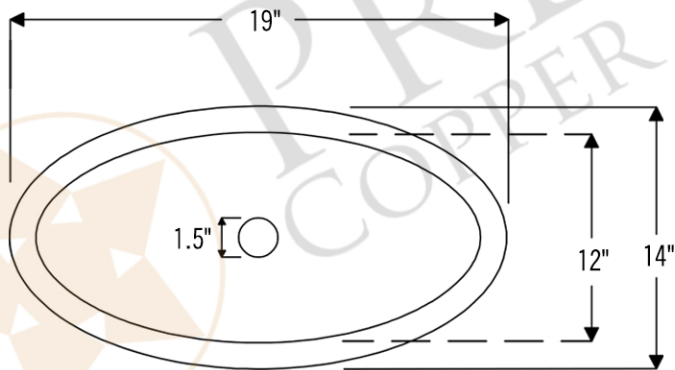

PACKAGE INCLUDES THE FOLLOWING ITEMS:

- * Oval Self Rimming Hammered Copper Sink / ORB Finish (Model# LO19RDB)
- * Single Handle Bathroom Faucet / ORB Finish (Model# B-SH02ORB)
- * 1.5" Non-Overflow Pop-up Bathroom Sink Drain / ORB Finish (Model# D-208ORB)
- * Neutral Cure Copper Sink Installation Silicone (Model# C900-ORB)
- * Copper Sink Wax (Model# W900-WAX)

* ORB: Oil Rubbed Bronze

SINK DETAILS (Model# LO19RDB)

- * Oval Self Rimming Hammered Copper Sink
- * Color: Oil Rubbed Bronze
- * Outer Dimension: 19" x 14" x 6"
- * Inner Dimension: 17" x 12" x 6"
- * Drain Opening: 1.5" Non-Overflow
- * Material Gauge: (17 Gauge or .0450")
- * CODE / STANDARD COMPLIANCE: IAPMO / cUPC LISTED

* ORB: Oil Rubbed Bronze

FAUCET DETAILS (Model# B-SH02ORB)

- * Solid Brass Single Handle Bathroom Faucet
- * Overall Height: 6.75" / Spout Reach: 6.75"
- * Valve Type: Drip Free Ceramic Disc
- * ASME A112.18.1/CSA B125.1, NSF/ANSI 61, California Lead Plumbing Law, ADA Compliant

DRAIN DETAILS (Model# D-208ORB)

- * 1.5" Non-Overflow Pop-up Bathroom Sink Drain
- * Design: Push Pop Top
- * Upper Flange Dimension: 2"
- * Material: Solid Brass

SILICONE DETAILS (Model# C900-ORB)

- * Neutral Cure Installation Silicone
- * Size: 4.7 OZ
- * Matches a Variety of Different Styled Sinks and Drains