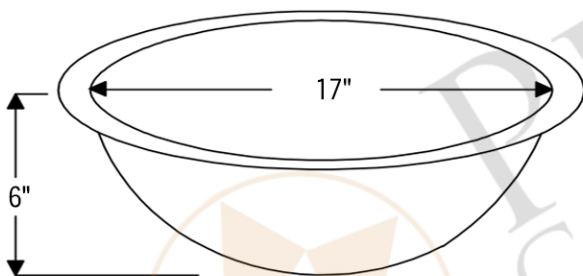

PACKAGE INCLUDES THE FOLLOWING ITEMS:

- * Oval Self Rimming Hammered Copper Sink / ORB Finish (Model# LO19RDB)
- * Single Handle Bathroom Faucet / ORB Finish (Model# B-SH02ORB)
- * 1.5" Non-Overflow Pop-up Bathroom Sink Drain / ORB Finish (Model# D-208ORB)
- * Neutral Cure Copper Sink Installation Silicone (Model# C900-ORB)
- * Copper Sink Wax (Model# W900-WAX)

* ORB: Oil Rubbed Bronze

SINK DETAILS (Model# LO19RDB)

- * Oval Self Rimming Hammered Copper Sink
- * Color: Oil Rubbed Bronze
- * Outer Dimension: 19" x 14" x 6"
- * Inner Dimension: 17" x 12" x 6"
- * Drain Opening: 1.5" Non-Overflow
- * Material Gauge: (17 Gauge or .0450")
- * CODE / STANDARD COMPLIANCE: IAPMO / cUPC LISTED