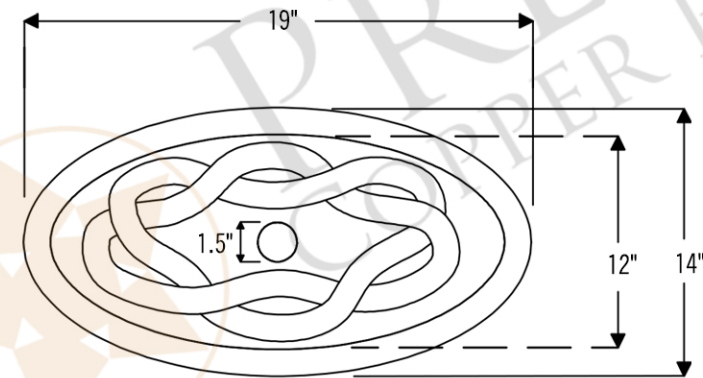

PACKAGE INCLUDES THE FOLLOWING ITEMS:

- * Oval Braid Self Rimming Hammered Copper Sink / ORB Finish (Model# LO19RBDDDB)
- * Single Handle Bathroom Faucet / ORB Finish (Model# B-SH02ORB)
- * 1.5" Non-Overflow Pop-up Bathroom Sink Drain / ORB Finish (Model# D-208ORB)
- * Neutral Cure Copper Sink Installation Silicone (Model# C900-ORB)
- * Copper Sink Wax (Model# W900-WAX)

* ORB: Oil Rubbed Bronze

SINK DETAILS (Model# LO19RBDDDB)

- * Oval Braid Self Rimming Hammered Copper Sink
- * Color: Oil Rubbed Bronze
- * Outer Dimension: 19" x 14" x 6"
- * Inner Dimension: 17" x 12" x 6"
- * Drain Opening: 1.5" Non-Overflow
- * Material Gauge: (17 Gauge or .0450")
- * CODE / STANDARD COMPLIANCE: IAPMO / cUPC LISTED

* ORB: Oil Rubbed Bronze

FAUCET DETAILS (Model# B-SH02ORB)

- * Solid Brass Single Handle Bathroom Faucet
- * Overall Height: 6.75" / Spout Reach: 6.75"
- * Valve Type: Drip Free Ceramic Disc
- * ASME A112.18.1/CSA B125.1, NSF/ANSI 61, California Lead Plumbing Law, ADA Compliant

DRAIN DETAILS (Model# D-208ORB)

- * 1.5" Non-Overflow Pop-up Bathroom Sink Drain
- * Design: Push Pop Top
- * Upper Flange Dimension: 2"
- * Material: Solid Brass

SILICONE DETAILS (Model# C900-ORB)

- * Neutral Cure Installation Silicone
- * Size: 4.7 OZ
- * Matches a Variety of Different Styled Sinks and Drains