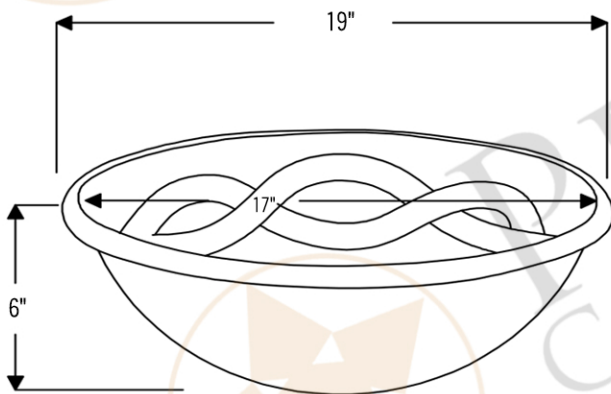

PACKAGE INCLUDES THE FOLLOWING ITEMS:

- * Oval Braid Self Rimming Hammered Copper Sink / ORB Finish (Model# LO19RBDDDB)
- * Single Handle Bathroom Faucet / ORB Finish (Model# B-SH02ORB)
- * 1.5" Non-Overflow Pop-up Bathroom Sink Drain / ORB Finish (Model# D-208ORB)
- * Neutral Cure Copper Sink Installation Silicone (Model# C900-ORB)
- * Copper Sink Wax (Model# W900-WAX)

* ORB: Oil Rubbed Bronze

SINK DETAILS (Model# LO19RBDDDB)

- * Oval Braid Self Rimming Hammered Copper Sink
- * Color: Oil Rubbed Bronze
- * Outer Dimension: 19" x 14" x 6"
- * Inner Dimension: 17" x 12" x 6"
- * Drain Opening: 1.5" Non-Overflow
- * Material Gauge: (17 Gauge or .0450")
- * CODE / STANDARD COMPLIANCE: IAPMO / cUPC LISTED

* ORB: Oil Rubbed Bronze

FAUCET DETAILS (Model# B-SH02ORB)

- * Solid Brass Single Handle Bathroom Faucet
- * Overall Height: 6.75" / Spout Reach: 6.75"
- * Valve Type: Drip Free Ceramic Disc
- * ASME A112.18.1/CSA B125.1, NSF/ANSI 61, California Lead Plumbing Law, ADA Compliant