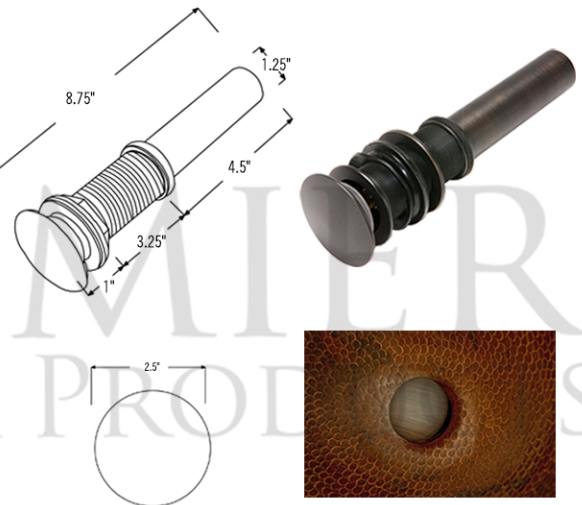

* ORB: Oil Rubbed Bronze

SINK DETAILS (Model# LO19RBDDDB)

- * Oval Braid Self Rimming Hammered Copper Sink
- * Color: Oil Rubbed Bronze
- * Outer Dimension: 19" x 14" x 6"
- * Inner Dimension: 17" x 12" x 6"
- * Drain Opening: 1.5" Non-Overflow
- * Material Gauge: (17 Gauge or .0450")
- * CODE / STANDARD COMPLIANCE: IAPMO / cUPC LISTED

DUE TO THE HAND CRAFTED NATURE OF THIS SINK, SMALL VARIANCES IN COLOR AND SIZE MAY OCCUR.
DO NOT MAKE ANY INSTALLATION CUTS UNTIL YOU RECEIVE YOUR ITEM(S).

PACKAGE INCLUDES THE FOLLOWING ITEMS:

- * Oval Braid Self Rimming Hammered Copper Sink / ORB Finish (Model# LO19RBDDDB)
- * Single Handle Bathroom Faucet / ORB Finish (Model# B-SH02ORB)
- * 1.5" Non-Overflow Pop-up Bathroom Sink Drain / ORB Finish (Model# D-208ORB)
- * Neutral Cure Copper Sink Installation Silicone (Model# C900-ORB)
- * Copper Sink Wax (Model# W900-WAX)

* ORB: Oil Rubbed Bronze

FAUCET DETAILS (Model# B-SH02ORB)

- * Solid Brass Single Handle Bathroom Faucet
- * Overall Height: 6.75" / Spout Reach: 6.75"
- * Valve Type: Drip Free Ceramic Disc
- * ASME A112.18.1/CSA B125.1, NSF/ANSI 61, California Lead Plumbing Law, ADA Compliant

DRAIN DETAILS (Model# D-208ORB)

- * 1.5" Non-Overflow Pop-up Bathroom Sink Drain
- * Design: Push Pop Top
- * Upper Flange Dimension: 2"
- * Material: Solid Brass

SILICONE DETAILS (Model# C900-ORB)

- * Neutral Cure Installation Silicone
- * Size: 4.7 OZ
- * Matches a Variety of Different Styled Sinks and Drains