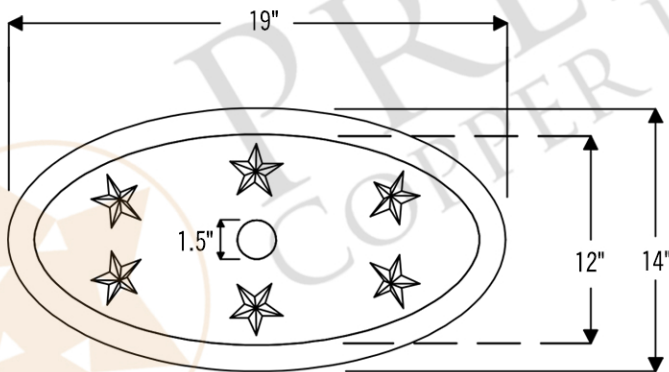

PACKAGE INCLUDES THE FOLLOWING ITEMS:

- * Oval Star Under Counter Hammered Copper Sink / ORB Finish (Model# LO19FSTDB)
- * Single Handle Bathroom Faucet / ORB Finish (Model# B-SH02ORB)
- * 1.5" Non-Overflow Pop-up Bathroom Sink Drain / ORB Finish (Model# D-208ORB)
- * Neutral Cure Copper Sink Installation Silicone (Model# C900-ORB)
- * Copper Sink Wax (Model# W900-WAX)

* ORB: Oil Rubbed Bronze

SINK DETAILS (Model# LO19FSTDB)

- * Oval Star Under Counter Hammered Copper Sink
- * Color: Oil Rubbed Bronze
- * Outer Dimension: 19" x 14" x 6"
- * Inner Dimension: 17" x 12" x 6"
- * Drain Opening: 1.5" Non-Overflow
- * Material Gauge: (17 Gauge or .0450")
- * CODE / STANDARD COMPLIANCE: IAPMO / cUPC LISTED

* ORB: Oil Rubbed Bronze

FAUCET DETAILS (Model# B-SH02ORB)

- * Solid Brass Single Handle Bathroom Faucet
- * Overall Height: 6.75" / Spout Reach: 6.75"
- * Valve Type: Drip Free Ceramic Disc
- * ASME A112.18.1/CSA B125.1, NSF/ANSI 61, California Lead Plumbing Law, ADA Compliant

DRAIN DETAILS (Model# D-208ORB)

- * 1.5" Non-Overflow Pop-up Bathroom Sink Drain
- * Design: Push Pop Top
- * Upper Flange Dimension: 2"
- * Material: Solid Brass

SILICONE DETAILS (Model# C900-ORB)

- * Neutral Cure Installation Silicone
- * Size: 4.7 OZ
- * Matches a Variety of Different Styled Sinks and Drains