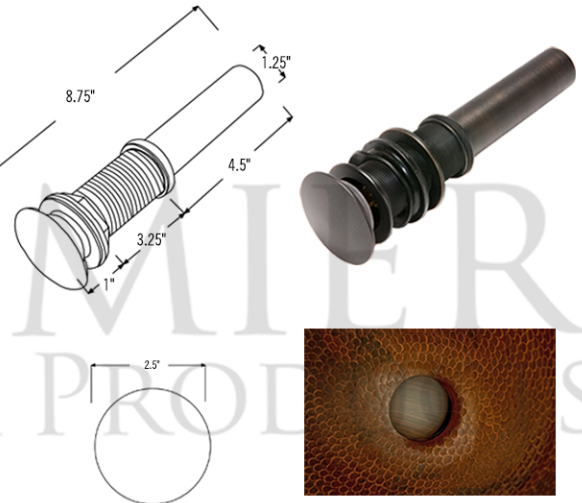

* ORB: Oil Rubbed Bronze

SINK DETAILS (Model# LO19FSTDB)

- * Oval Star Under Counter Hammered Copper Sink
- * Color: Oil Rubbed Bronze
- * Outer Dimension: 19" x 14" x 6"
- * Inner Dimension: 17" x 12" x 6"
- * Drain Opening: 1.5" Non-Overflow
- * Material Gauge: (17 Gauge or .0450")
- * CODE / STANDARD COMPLIANCE: IAPMO / cUPC LISTED

DUE TO THE HAND CRAFTED NATURE OF THIS SINK, SMALL VARIANCES IN COLOR AND SIZE MAY OCCUR.
DO NOT MAKE ANY INSTALLATION CUTS UNTIL YOU RECEIVE YOUR ITEM(S).

PACKAGE INCLUDES THE FOLLOWING ITEMS:

- * Oval Star Under Counter Hammered Copper Sink / ORB Finish (Model# LO19FSTDB)
- * Single Handle Bathroom Faucet / ORB Finish (Model# B-SH02ORB)
- * 1.5" Non-Overflow Pop-up Bathroom Sink Drain / ORB Finish (Model# D-208ORB)
- * Neutral Cure Copper Sink Installation Silicone (Model# C900-ORB)
- * Copper Sink Wax (Model# W900-WAX)

* ORB: Oil Rubbed Bronze

FAUCET DETAILS (Model# B-SH02ORB)

- * Solid Brass Single Handle Bathroom Faucet
- * Overall Height: 6.75" / Spout Reach: 6.75"
- * Valve Type: Drip Free Ceramic Disc
- * ASME A112.18.1/CSA B125.1, NSF/ANSI 61, California Lead Plumbing Law, ADA Compliant

DRAIN DETAILS (Model# D-208ORB)

- * 1.5" Non-Overflow Pop-up Bathroom Sink Drain
- * Design: Push Pop Top
- * Upper Flange Dimension: 2"
- * Material: Solid Brass

SILICONE DETAILS (Model# C900-ORB)

- * Neutral Cure Installation Silicone
- * Size: 4.7 OZ
- * Matches a Variety of Different Styled Sinks and Drains