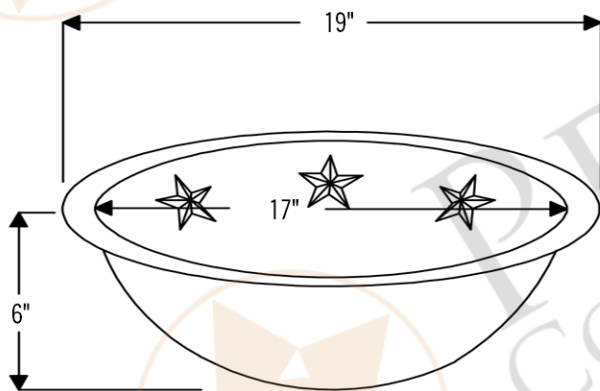

PACKAGE INCLUDES THE FOLLOWING ITEMS:

- * Oval Star Under Counter Hammered Copper Sink / ORB Finish (Model# LO19FSTDB)
- * Single Handle Bathroom Faucet / ORB Finish (Model# B-SH02ORB)
- * 1.5" Non-Overflow Pop-up Bathroom Sink Drain / ORB Finish (Model# D-208ORB)
- * Neutral Cure Copper Sink Installation Silicone (Model# C900-ORB)
- * Copper Sink Wax (Model# W900-WAX)

* ORB: Oil Rubbed Bronze

SINK DETAILS (Model# LO19FSTDB)

- * Oval Star Under Counter Hammered Copper Sink
- * Color: Oil Rubbed Bronze
- * Outer Dimension: 19" x 14" x 6"
- * Inner Dimension: 17" x 12" x 6"
- * Drain Opening: 1.5" Non-Overflow
- * Material Gauge: (17 Gauge or .0450")
- * CODE / STANDARD COMPLIANCE: IAPMO / cUPC LISTED

* ORB: Oil Rubbed Bronze

FAUCET DETAILS (Model# B-SH02ORB)

- * Solid Brass Single Handle Bathroom Faucet
- * Overall Height: 6.75" / Spout Reach: 6.75"
- * Valve Type: Drip Free Ceramic Disc
- * ASME A112.18.1/CSA B125.1, NSF/ANSI 61, California Lead Plumbing Law, ADA Compliant

DRAIN DETAILS (Model# D-208ORB)

- * 1.5" Non-Overflow Pop-up Bathroom Sink Drain
- * Design: Push Pop Top
- * Upper Flange Dimension: 2"
- * Material: Solid Brass

SILICONE DETAILS (Model# C900-ORB)

- * Neutral Cure Installation Silicone
- * Size: 4.7 OZ
- * Matches a Variety of Different Styled Sinks and Drains