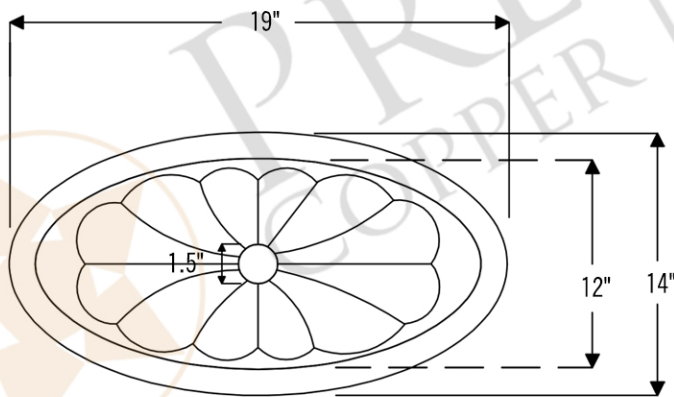

PACKAGE INCLUDES THE FOLLOWING ITEMS:

- * Oval Sunburst Under Counter Hammered Copper Sink / ORB Finish (Model# LO19FSBDB)
- * Single Handle Bathroom Faucet / ORB Finish (Model# B-SH02ORB)
- * 1.5" Non-Overflow Pop-up Bathroom Sink Drain / ORB Finish (Model# D-208ORB)
- * Neutral Cure Copper Sink Installation Silicone (Model# C900-ORB)
- * Copper Sink Wax (Model# W900-WAX)

* ORB: Oil Rubbed Bronze

SINK DETAILS (Model# LO19FSBDB)

- * Oval Sunburst Under Counter Hammered Copper Sink
- * Color: Oil Rubbed Bronze
- * Outer Dimension: 19" x 14" x 6"
- * Inner Dimension: 17" x 12" x 6"
- * Drain Opening: 1.5" Non-Overflow
- * Material Gauge: (17 Gauge or .0450")
- * CODE / STANDARD COMPLIANCE: IAPMO / cUPC LISTED

* ORB: Oil Rubbed Bronze

FAUCET DETAILS (Model# B-SH02ORB)

- * Solid Brass Single Handle Bathroom Faucet
- * Overall Height: 6.75" / Spout Reach: 6.75"
- * Valve Type: Drip Free Ceramic Disc
- * ASME A112.18.1/CSA B125.1, NSF/ANSI 61, California Lead Plumbing Law, ADA Compliant

DRAIN DETAILS (Model# D-208ORB)

- * 1.5" Non-Overflow Pop-up Bathroom Sink Drain
- * Design: Push Pop Top
- * Upper Flange Dimension: 2"
- * Material: Solid Brass

SILICONE DETAILS (Model# C900-ORB)

- * Neutral Cure Installation Silicone
- * Size: 4.7 OZ
- * Matches a Variety of Different Styled Sinks and Drains