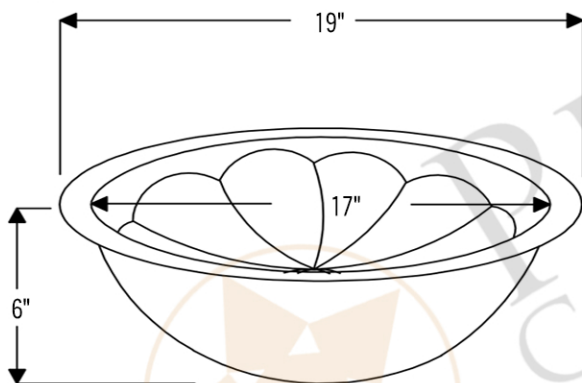

PACKAGE INCLUDES THE FOLLOWING ITEMS:

- * Oval Sunburst Under Counter Hammered Copper Sink / ORB Finish (Model# LO19FSBDB)
- * Single Handle Bathroom Faucet / ORB Finish (Model# B-SH02ORB)
- * 1.5" Non-Overflow Pop-up Bathroom Sink Drain / ORB Finish (Model# D-208ORB)
- * Neutral Cure Copper Sink Installation Silicone (Model# C900-ORB)
- * Copper Sink Wax (Model# W900-WAX)

* ORB: Oil Rubbed Bronze

SINK DETAILS (Model# LO19FSBDB)

- * Oval Sunburst Under Counter Hammered Copper Sink
- * Color: Oil Rubbed Bronze
- * Outer Dimension: 19" x 14" x 6"
- * Inner Dimension: 17" x 12" x 6"
- * Drain Opening: 1.5" Non-Overflow
- * Material Gauge: (17 Gauge or .0450")
- * CODE / STANDARD COMPLIANCE: IAPMO / cUPC LISTED

* ORB: Oil Rubbed Bronze

FAUCET DETAILS (Model# B-SH02ORB)

- * Solid Brass Single Handle Bathroom Faucet
- * Overall Height: 6.75" / Spout Reach: 6.75"
- * Valve Type: Drip Free Ceramic Disc
- * ASME A112.18.1/CSA B125.1, NSF/ANSI 61, California Lead Plumbing Law, ADA Compliant