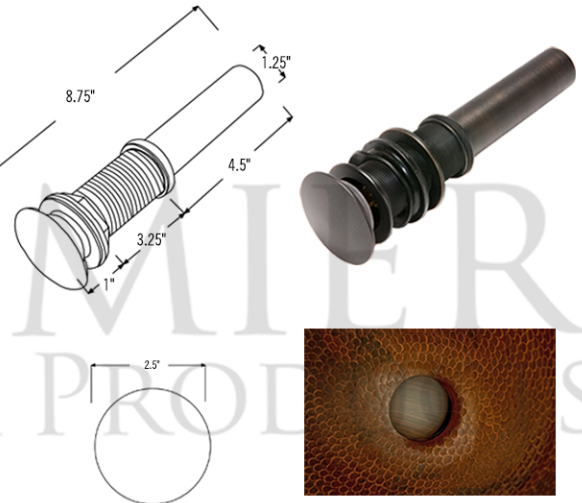

* ORB: Oil Rubbed Bronze

SINK DETAILS (Model# LO19FSBDB)

- * Oval Sunburst Under Counter Hammered Copper Sink
- * Color: Oil Rubbed Bronze
- * Outer Dimension: 19" x 14" x 6"
- * Inner Dimension: 17" x 12" x 6"
- * Drain Opening: 1.5" Non-Overflow
- * Material Gauge: (17 Gauge or .0450")
- * CODE / STANDARD COMPLIANCE: IAPMO / cUPC LISTED

DUE TO THE HAND CRAFTED NATURE OF THIS SINK, SMALL VARIANCES IN COLOR AND SIZE MAY OCCUR.
DO NOT MAKE ANY INSTALLATION CUTS UNTIL YOU RECEIVE YOUR ITEM(S).

PACKAGE INCLUDES THE FOLLOWING ITEMS:

- * Oval Sunburst Under Counter Hammered Copper Sink / ORB Finish (Model# LO19FSBDB)
- * Single Handle Bathroom Faucet / ORB Finish (Model# B-SH02ORB)
- * 1.5" Non-Overflow Pop-up Bathroom Sink Drain / ORB Finish (Model# D-208ORB)
- * Neutral Cure Copper Sink Installation Silicone (Model# C900-ORB)
- * Copper Sink Wax (Model# W900-WAX)

* ORB: Oil Rubbed Bronze

FAUCET DETAILS (Model# B-SH02ORB)

- * Solid Brass Single Handle Bathroom Faucet
- * Overall Height: 6.75" / Spout Reach: 6.75"
- * Valve Type: Drip Free Ceramic Disc
- * ASME A112.18.1/CSA B125.1, NSF/ANSI 61, California Lead Plumbing Law, ADA Compliant

DRAIN DETAILS (Model# D-208ORB)

- * 1.5" Non-Overflow Pop-up Bathroom Sink Drain
- * Design: Push Pop Top
- * Upper Flange Dimension: 2"
- * Material: Solid Brass

SILICONE DETAILS (Model# C900-ORB)

- * Neutral Cure Installation Silicone
- * Size: 4.7 OZ
- * Matches a Variety of Different Styled Sinks and Drains