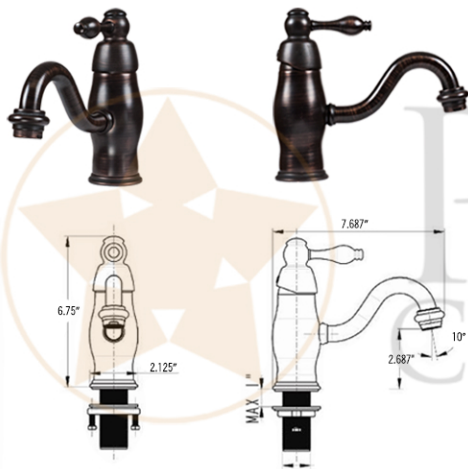

PACKAGE INCLUDES THE FOLLOWING ITEMS:

- * Oval Fleur De Lis Under Counter Hammered Copper Sink / ORB Finish (Model# LO19FFLDB)
- * Single Handle Bathroom Faucet / ORB Finish (Model# B-SH02ORB)
- * 1.5" Non-Overflow Pop-up Bathroom Sink Drain / ORB Finish (Model# D-208ORB)
- * Neutral Cure Copper Sink Installation Silicone (Model# C900-ORB)
- * Copper Sink Wax (Model# W900-WAX)

* ORB: Oil Rubbed Bronze

SINK DETAILS (Model# LO19FFLDB)

- * Oval Fleur De Lis Under Counter Hammered Copper Sink
- * Color: Oil Rubbed Bronze
- * Outer Dimension: 19" x 14" x 6"
- * Inner Dimension: 17" x 12" x 6"
- * Drain Opening: 1.5" Non-Overflow
- * Material Gauge: (17 Gauge or .0450")
- * CODE / STANDARD COMPLIANCE: IAPMO / cUPC LISTED

DUE TO THE HAND CRAFTED NATURE OF THIS SINK, SMALL VARIANCES IN COLOR AND SIZE MAY OCCUR.
DO NOT MAKE ANY INSTALLATION CUTS UNTIL YOU RECEIVE YOUR ITEM(S).

PACKAGE INCLUDES THE FOLLOWING ITEMS:

- * Oval Fleur De Lis Under Counter Hammered Copper Sink / ORB Finish (Model# LO19FFLDB)
- * Single Handle Bathroom Faucet / ORB Finish (Model# B-SH02ORB)
- * 1.5" Non-Overflow Pop-up Bathroom Sink Drain / ORB Finish (Model# D-208ORB)
- * Neutral Cure Copper Sink Installation Silicone (Model# C900-ORB)
- * Copper Sink Wax (Model# W900-WAX)

* ORB: Oil Rubbed Bronze

FAUCET DETAILS (Model# B-SH02ORB)

- * Solid Brass Single Handle Bathroom Faucet
- * Overall Height: 6.75" / Spout Reach: 6.75"
- * Valve Type: Drip Free Ceramic Disc
- * ASME A112.18.1/CSA B125.1, NSF/ANSI 61, California Lead Plumbing Law, ADA Compliant