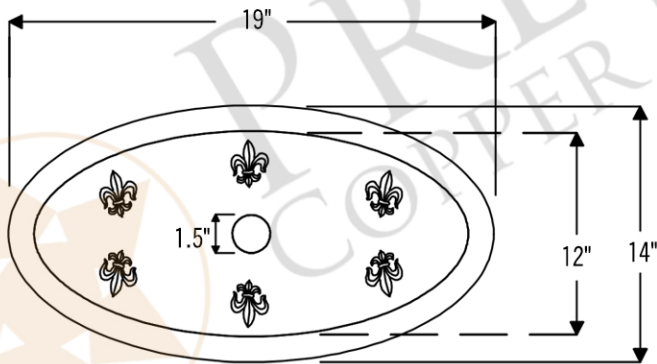

PACKAGE INCLUDES THE FOLLOWING ITEMS:

- * Oval Fleur De Lis Under Counter Hammered Copper Sink / ORB Finish (Model# LO19FFLDB)
- * Single Handle Bathroom Faucet / ORB Finish (Model# B-SH02ORB)
- * 1.5" Non-Overflow Pop-up Bathroom Sink Drain / ORB Finish (Model# D-208ORB)
- * Neutral Cure Copper Sink Installation Silicone (Model# C900-ORB)
- * Copper Sink Wax (Model# W900-WAX)

* ORB: Oil Rubbed Bronze

SINK DETAILS (Model# LO19FFLDB)

- * Oval Fleur De Lis Under Counter Hammered Copper Sink
- * Color: Oil Rubbed Bronze
- * Outer Dimension: 19" x 14" x 6"
- * Inner Dimension: 17" x 12" x 6"
- * Drain Opening: 1.5" Non-Overflow
- * Material Gauge: (17 Gauge or .0450")
- * CODE / STANDARD COMPLIANCE: IAPMO / cUPC LISTED

* ORB: Oil Rubbed Bronze

FAUCET DETAILS (Model# B-SH02ORB)

- * Solid Brass Single Handle Bathroom Faucet
- * Overall Height: 6.75" / Spout Reach: 6.75"
- * Valve Type: Drip Free Ceramic Disc
- * ASME A112.18.1/CSA B125.1, NSF/ANSI 61, California Lead Plumbing Law, ADA Compliant

DRAIN DETAILS (Model# D-208ORB)

- * 1.5" Non-Overflow Pop-up Bathroom Sink Drain
- * Design: Push Pop Top
- * Upper Flange Dimension: 2"
- * Material: Solid Brass

SILICONE DETAILS (Model# C900-ORB)

- * Neutral Cure Installation Silicone
- * Size: 4.7 OZ
- * Matches a Variety of Different Styled Sinks and Drains