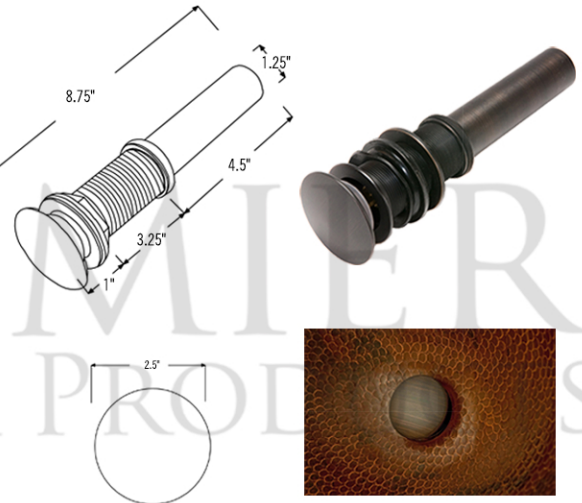

* ORB: Oil Rubbed Bronze

SINK DETAILS (Model# LO19FFLDB)

- * Oval Fleur De Lis Under Counter Hammered Copper Sink
- * Color: Oil Rubbed Bronze
- * Outer Dimension: 19" x 14" x 6"
- * Inner Dimension: 17" x 12" x 6"
- * Drain Opening: 1.5" Non-Overflow
- * Material Gauge: (17 Gauge or .0450")
- * CODE / STANDARD COMPLIANCE: IAPMO / cUPC LISTED

DUE TO THE HAND CRAFTED NATURE OF THIS SINK, SMALL VARIANCES IN COLOR AND SIZE MAY OCCUR.
DO NOT MAKE ANY INSTALLATION CUTS UNTIL YOU RECEIVE YOUR ITEM(S).

PACKAGE INCLUDES THE FOLLOWING ITEMS:

- * Oval Fleur De Lis Under Counter Hammered Copper Sink / ORB Finish (Model# LO19FFLDB)
- * Single Handle Bathroom Faucet / ORB Finish (Model# B-SH02ORB)
- * 1.5" Non-Overflow Pop-up Bathroom Sink Drain / ORB Finish (Model# D-208ORB)
- * Neutral Cure Copper Sink Installation Silicone (Model# C900-ORB)
- * Copper Sink Wax (Model# W900-WAX)

* ORB: Oil Rubbed Bronze

FAUCET DETAILS (Model# B-SH02ORB)

- * Solid Brass Single Handle Bathroom Faucet
- * Overall Height: 6.75" / Spout Reach: 6.75"
- * Valve Type: Drip Free Ceramic Disc
- * ASME A112.18.1/CSA B125.1, NSF/ANSI 61, California Lead Plumbing Law, ADA Compliant

DRAIN DETAILS (Model# D-208ORB)

- * 1.5" Non-Overflow Pop-up Bathroom Sink Drain
- * Design: Push Pop Top
- * Upper Flange Dimension: 2"
- * Material: Solid Brass

SILICONE DETAILS (Model# C900-ORB)

- * Neutral Cure Installation Silicone
- * Size: 4.7 OZ
- * Matches a Variety of Different Styled Sinks and Drains