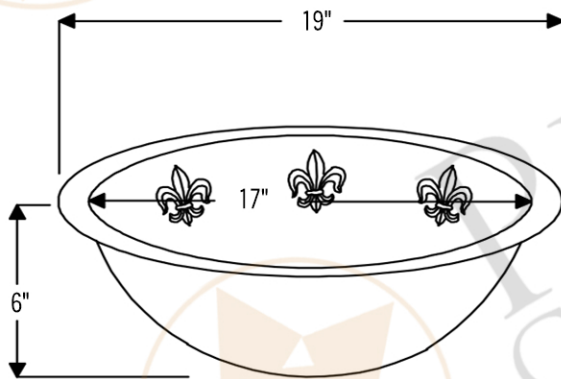

PACKAGE INCLUDES THE FOLLOWING ITEMS:

- * Oval Fleur De Lis Under Counter Hammered Copper Sink / ORB Finish (Model# LO19FFLDB)
- * Single Handle Bathroom Faucet / ORB Finish (Model# B-SH02ORB)
- * 1.5" Non-Overflow Pop-up Bathroom Sink Drain / ORB Finish (Model# D-208ORB)
- * Neutral Cure Copper Sink Installation Silicone (Model# C900-ORB)
- * Copper Sink Wax (Model# W900-WAX)

* ORB: Oil Rubbed Bronze

SINK DETAILS (Model# LO19FFLDB)

- * Oval Fleur De Lis Under Counter Hammered Copper Sink
- * Color: Oil Rubbed Bronze
- * Outer Dimension: 19" x 14" x 6"
- * Inner Dimension: 17" x 12" x 6"
- * Drain Opening: 1.5" Non-Overflow
- * Material Gauge: (17 Gauge or .0450")
- * CODE / STANDARD COMPLIANCE: IAPMO / cUPC LISTED

* ORB: Oil Rubbed Bronze

FAUCET DETAILS (Model# B-SH02ORB)

- * Solid Brass Single Handle Bathroom Faucet
- * Overall Height: 6.75" / Spout Reach: 6.75"
- * Valve Type: Drip Free Ceramic Disc
- * ASME A112.18.1/CSA B125.1, NSF/ANSI 61, California Lead Plumbing Law, ADA Compliant