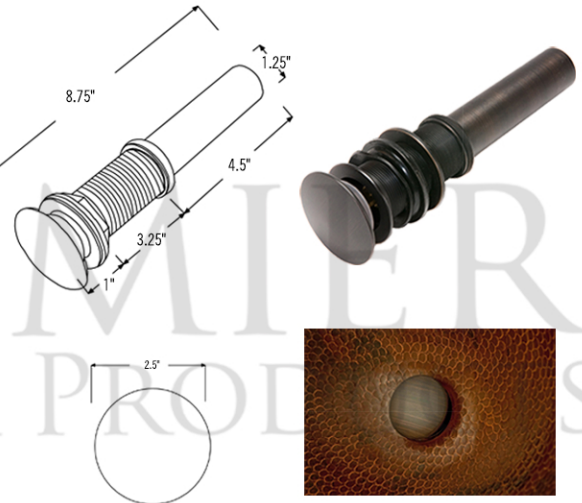

### **SINK DETAILS (Model# LO19FDB)**

- \* Oval Under Counter Hammered Copper Sink
- \* Color: Oil Rubbed Bronze
- \* Outer Dimension: 19" x 14" x 6"
- \* Inner Dimension: 17" x 12" x 6"
- \* Drain Opening: 1.5" Non-Overflow
- \* Material Gauge: (17 Gauge or .0450")
- \* CODE / STANDARD COMPLIANCE: IAPMO / cUPC LISTED

### **PACKAGE INCLUDES THE FOLLOWING ITEMS:**

- \* Oval Under Counter Hammered Copper Sink / ORB Finish (Model# LO19FDB)
- \* Single Handle Bathroom Faucet / ORB Finish (Model# B-SH02ORB)
- \* 1.5" Non-Overflow Pop-up Bathroom Sink Drain / ORB Finish (Model# D-208ORB)
- \* Neutral Cure Copper Sink Installation Silicone (Model# C900-ORB)
- \* Copper Sink Wax (Model# W900-WAX)

### **FAUCET DETAILS (Model# B-SH02ORB)**

- \* Solid Brass Single Handle Bathroom Faucet
- \* Overall Height: 6.75" / Spout Reach: 6.75"
- \* Valve Type: Drip Free Ceramic Disc
- \* ASME A112.18.1/CSA B125.1, NSF/ANSI 61, California Lead Plumbing Law, ADA Compliant

### **DRAIN DETAILS (Model# D-208ORB)**

- \* 1.5" Non-Overflow Pop-up Bathroom Sink Drain
- \* Design: Push Pop Top
- \* Upper Flange Dimension: 2"
- \* Material: Solid Brass