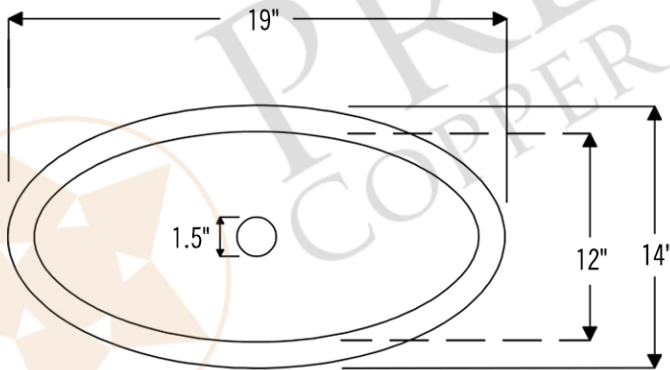

### **PACKAGE INCLUDES THE FOLLOWING ITEMS:**

- \* Oval Under Counter Hammered Copper Sink / ORB Finish (Model# LO19FDB)
- \* Single Handle Bathroom Faucet / ORB Finish (Model# B-SH02ORB)
- \* 1.5" Non-Overflow Pop-up Bathroom Sink Drain / ORB Finish (Model# D-208ORB)
- \* Neutral Cure Copper Sink Installation Silicone (Model# C900-ORB)
- \* Copper Sink Wax (Model# W900-WAX)

### **SINK DETAILS (Model# LO19FDB)**

- \* Oval Under Counter Hammered Copper Sink
- \* Color: Oil Rubbed Bronze
- \* Outer Dimension: 19" x 14" x 6"
- \* Inner Dimension: 17" x 12" x 6"
- \* Drain Opening: 1.5" Non-Overflow
- \* Material Gauge: (17 Gauge or .0450")
- \* CODE / STANDARD COMPLIANCE: IAPMO / cUPC LISTED

### **SILICONE DETAILS (Model# C900-ORB)**

- \* Neutral Cure Installation Silicone
- \* Size: 4.7 OZ
- \* Matches a Variety of Different Styled Sinks and Drains