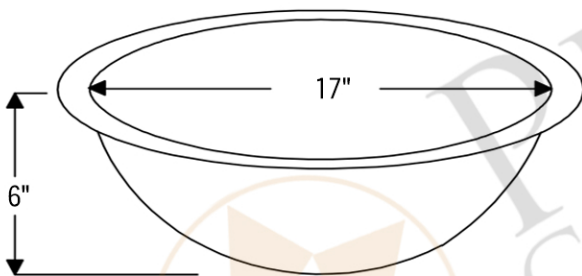

### **SINK DETAILS (Model# LO19FDB)**

- \* Oval Under Counter Hammered Copper Sink
- \* Color: Oil Rubbed Bronze
- \* Outer Dimension: 19" x 14" x 6"
- \* Inner Dimension: 17" x 12" x 6"
- \* Drain Opening: 1.5" Non-Overflow
- \* Material Gauge: (17 Gauge or .0450")
- \* CODE / STANDARD COMPLIANCE: IAPMO / cUPC LISTED