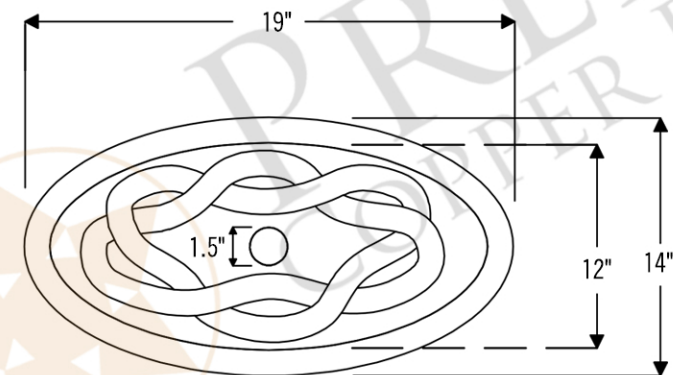

PACKAGE INCLUDES THE FOLLOWING ITEMS:

- * Oval Braid Under Counter Hammered Copper Sink / ORB Finish (Model# LO19FBDDDB)
- * Single Handle Bathroom Faucet / ORB Finish (Model# B-SH02ORB)
- * 1.5" Non-Overflow Pop-up Bathroom Sink Drain / ORB Finish (Model# D-208ORB)
- * Neutral Cure Copper Sink Installation Silicone (Model# C900-ORB)
- * Copper Sink Wax (Model# W900-WAX)

* ORB: Oil Rubbed Bronze

SINK DETAILS (Model# LO19FBDDDB)

- * Oval Braid Under Counter Hammered Copper Sink
- * Color: Oil Rubbed Bronze
- * Outer Dimension: 19" x 14" x 6"
- * Inner Dimension: 17" x 12" x 6"
- * Drain Opening: 1.5" Non-Overflow
- * Material Gauge: (17 Gauge or .0450")
- * CODE / STANDARD COMPLIANCE: IAPMO / cUPC LISTED

* ORB: Oil Rubbed Bronze

FAUCET DETAILS (Model# B-SH02ORB)

- * Solid Brass Single Handle Bathroom Faucet
- * Overall Height: 6.75" / Spout Reach: 6.75"
- * Valve Type: Drip Free Ceramic Disc
- * ASME A112.18.1/CSA B125.1, NSF/ANSI 61, California Lead Plumbing Law, ADA Compliant

DRAIN DETAILS (Model# D-208ORB)

- * 1.5" Non-Overflow Pop-up Bathroom Sink Drain
- * Design: Push Pop Top
- * Upper Flange Dimension: 2"
- * Material: Solid Brass

SILICONE DETAILS (Model# C900-ORB)

- * Neutral Cure Installation Silicone
- * Size: 4.7 OZ
- * Matches a Variety of Different Styled Sinks and Drains