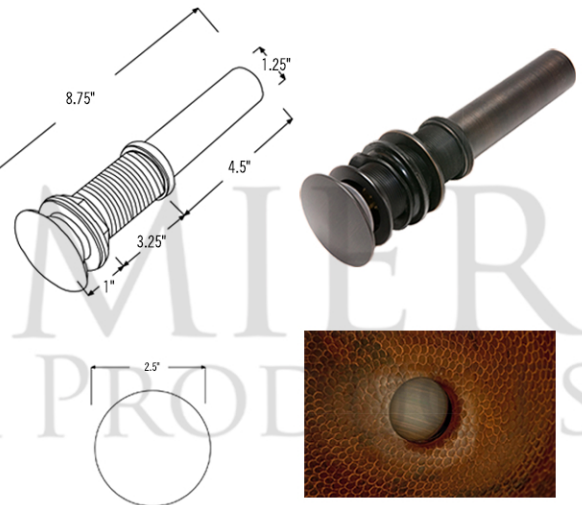

* ORB: Oil Rubbed Bronze

SINK DETAILS (Model# LO19FBDDDB)

- * Oval Braid Under Counter Hammered Copper Sink
- * Color: Oil Rubbed Bronze
- * Outer Dimension: 19" x 14" x 6"
- * Inner Dimension: 17" x 12" x 6"
- * Drain Opening: 1.5" Non-Overflow
- * Material Gauge: (17 Gauge or .0450")
- * CODE / STANDARD COMPLIANCE: IAPMO / cUPC LISTED

DUE TO THE HAND CRAFTED NATURE OF THIS SINK, SMALL VARIANCES IN COLOR AND SIZE MAY OCCUR.
DO NOT MAKE ANY INSTALLATION CUTS UNTIL YOU RECEIVE YOUR ITEM(S).

PACKAGE INCLUDES THE FOLLOWING ITEMS:

- * Oval Braid Under Counter Hammered Copper Sink / ORB Finish (Model# LO19FBDDDB)
- * Single Handle Bathroom Faucet / ORB Finish (Model# B-SH02ORB)
- * 1.5" Non-Overflow Pop-up Bathroom Sink Drain / ORB Finish (Model# D-208ORB)
- * Neutral Cure Copper Sink Installation Silicone (Model# C900-ORB)
- * Copper Sink Wax (Model# W900-WAX)

* ORB: Oil Rubbed Bronze

FAUCET DETAILS (Model# B-SH02ORB)

- * Solid Brass Single Handle Bathroom Faucet
- * Overall Height: 6.75" / Spout Reach: 6.75"
- * Valve Type: Drip Free Ceramic Disc
- * ASME A112.18.1/CSA B125.1, NSF/ANSI 61, California Lead Plumbing Law, ADA Compliant

DRAIN DETAILS (Model# D-208ORB)

- * 1.5" Non-Overflow Pop-up Bathroom Sink Drain
- * Design: Push Pop Top
- * Upper Flange Dimension: 2"
- * Material: Solid Brass

SILICONE DETAILS (Model# C900-ORB)

- * Neutral Cure Installation Silicone
- * Size: 4.7 OZ
- * Matches a Variety of Different Styled Sinks and Drains