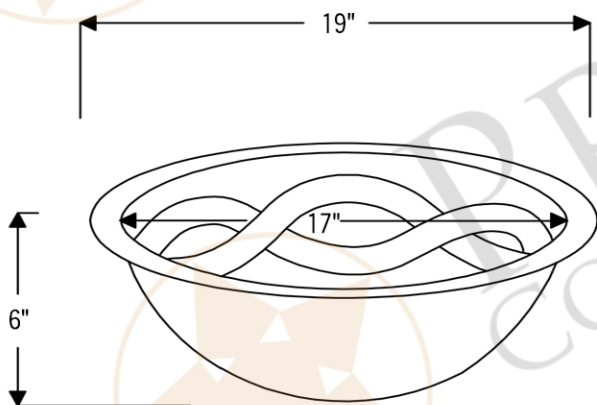

PACKAGE INCLUDES THE FOLLOWING ITEMS:

- * Oval Braid Under Counter Hammered Copper Sink / ORB Finish (Model# LO19FBDDDB)
- * Single Handle Bathroom Faucet / ORB Finish (Model# B-SH02ORB)
- * 1.5" Non-Overflow Pop-up Bathroom Sink Drain / ORB Finish (Model# D-208ORB)
- * Neutral Cure Copper Sink Installation Silicone (Model# C900-ORB)
- * Copper Sink Wax (Model# W900-WAX)

* ORB: Oil Rubbed Bronze

SINK DETAILS (Model# LO19FBDDDB)

- * Oval Braid Under Counter Hammered Copper Sink
- * Color: Oil Rubbed Bronze
- * Outer Dimension: 19" x 14" x 6"
- * Inner Dimension: 17" x 12" x 6"
- * Drain Opening: 1.5" Non-Overflow
- * Material Gauge: (17 Gauge or .0450")
- * CODE / STANDARD COMPLIANCE: IAPMO / cUPC LISTED

* ORB: Oil Rubbed Bronze

FAUCET DETAILS (Model# B-SH02ORB)

- * Solid Brass Single Handle Bathroom Faucet
- * Overall Height: 6.75" / Spout Reach: 6.75"
- * Valve Type: Drip Free Ceramic Disc
- * ASME A112.18.1/CSA B125.1, NSF/ANSI 61, California Lead Plumbing Law, ADA Compliant