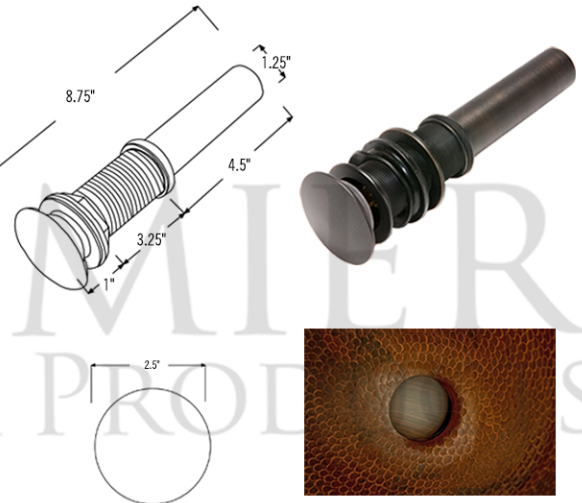

* ORB: Oil Rubbed Bronze

SINK DETAILS (Model# LO18RDB)

- * Wide Rim Oval Self Rimming Hammered Copper Sink with 1.5" Rim
- * Color: Oil Rubbed Bronze
- * Outer Dimension: 18" x 15" x 5"
- * Inner Dimension: 15" x 12" x 5"
- * Drain Opening: 1.5" Non-Overflow
- * Material Gauge: (17 Gauge or .0450")
- * CODE / STANDARD COMPLIANCE: IAPMO / cUPC LISTED

DUE TO THE HAND CRAFTED NATURE OF THIS SINK, SMALL VARIANCES IN COLOR AND SIZE MAY OCCUR.
DO NOT MAKE ANY INSTALLATION CUTS UNTIL YOU RECEIVE YOUR ITEM(S).

PACKAGE INCLUDES THE FOLLOWING ITEMS:

- * Oval Self Rimming Hammered Copper Sink / ORB Finish (Model# LO18RDB)
- * Single Handle Bathroom Faucet / ORB Finish (Model# B-SH02ORB)
- * 1.5" Non-Overflow Pop-up Bathroom Sink Drain / ORB Finish (Model# D-208ORB)
- * Neutral Cure Copper Sink Installation Silicone (Model# C900-ORB)
- * Copper Sink Wax (Model# W900-WAX)

* ORB: Oil Rubbed Bronze

FAUCET DETAILS (Model# B-SH02ORB)

- * Solid Brass Single Handle Bathroom Faucet
- * Overall Height: 6.75" / Spout Reach: 6.75"
- * Valve Type: Drip Free Ceramic Disc
- * ASME A112.18.1/CSA B125.1, NSF/ANSI 61, California Lead Plumbing Law, ADA Compliant

DRAIN DETAILS (Model# D-208ORB)

- * 1.5" Non-Overflow Pop-up Bathroom Sink Drain
- * Design: Push Pop Top
- * Upper Flange Dimension: 2"
- * Material: Solid Brass

SILICONE DETAILS (Model# C900-ORB)

- * Neutral Cure Installation Silicone
- * Size: 4.7 OZ
- * Matches a Variety of Different Styled Sinks and Drains