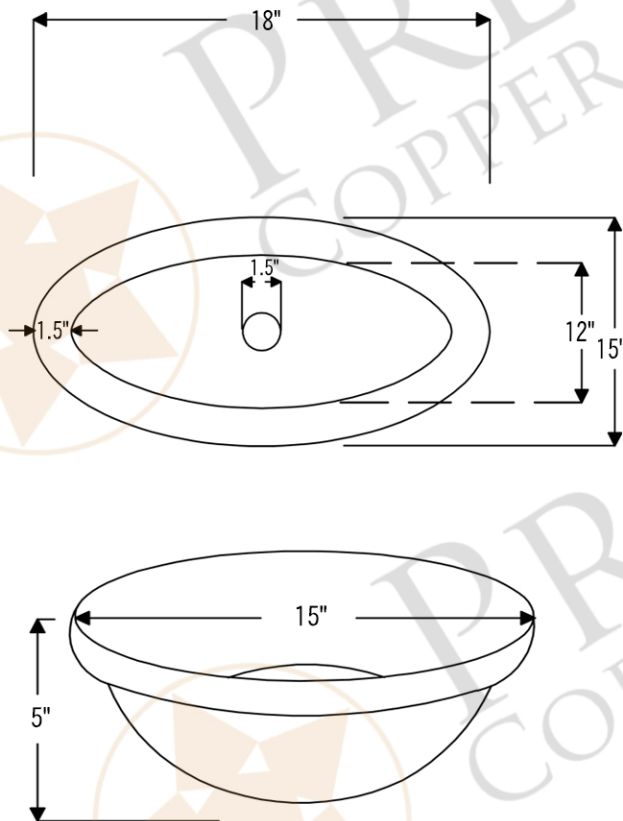

PACKAGE INCLUDES THE FOLLOWING ITEMS:

- * Wide Rim Oval Self Rimming Hammered Copper Sink with 1.5" Rim / ORB Finish (Model# LO18RDB)
- * Single Handle Bathroom Faucet / ORB Finish (Model# B-SH02ORB)
- * 1.5" Non-Overflow Pop-up Bathroom Sink Drain / ORB Finish (Model# D-208ORB)
- * Neutral Cure Copper Sink Installation Silicone (Model# C900-ORB)
- * Copper Sink Wax (Model# W900-WAX)

* ORB: Oil Rubbed Bronze

SINK DETAILS (Model# LO18RDB)

- * Wide Rim Oval Self Rimming Hammered Copper Sink with 1.5" Rim
- * Color: Oil Rubbed Bronze
- * Outer Dimension: 18" x 15" x 5"
- * Inner Dimension: 15" x 12" x 5"
- * Drain Opening: 1.5" Non-Overflow
- * Material Gauge: (17 Gauge or .0450")
- * CODE / STANDARD COMPLIANCE: IAPMO / cUPC LISTED

* ORB: Oil Rubbed Bronze

FAUCET DETAILS (Model# B-SH02ORB)

- * Solid Brass Single Handle Bathroom Faucet
- * Overall Height: 6.75" / Spout Reach: 6.75"
- * Valve Type: Drip Free Ceramic Disc
- * ASME A112.18.1/CSA B125.1, NSF/ANSI 61, California Lead Plumbing Law, ADA Compliant

DRAIN DETAILS (Model# D-208ORB)

- * 1.5" Non-Overflow Pop-up Bathroom Sink Drain
- * Design: Push Pop Top
- * Upper Flange Dimension: 2"
- * Material: Solid Brass

SILICONE DETAILS (Model# C900-ORB)

- * Neutral Cure Installation Silicone
- * Size: 4.7 OZ
- * Matches a Variety of Different Styled Sinks and Drains