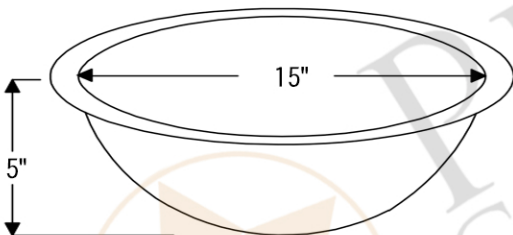

PACKAGE INCLUDES THE FOLLOWING ITEMS:

- * Small Oval Self Rimming Hammered Copper Sink / ORB Finish (Model# LO17RDB)
- * Single Handle Bathroom Faucet / ORB Finish (Model# B-SH02ORB)
- * 1.5" Non-Overflow Pop-up Bathroom Sink Drain / ORB Finish (Model# D-208ORB)
- * Neutral Cure Copper Sink Installation Silicone (Model# C900-ORB)
- * Copper Sink Wax (Model# W900-WAX)

* ORB: Oil Rubbed Bronze

SINK DETAILS (Model# LO17RDB)

- * Small Oval Self Rimming Hammered Copper Sink
- * Color: Oil Rubbed Bronze
- * Outer Dimension: 17" x 13" x 5"
- * Inner Dimension: 15" x 11" x 5"
- * Drain Opening: 1.5" Non-Overflow
- * Material Gauge: (17 Gauge or .0450")
- * CODE / STANDARD COMPLIANCE: IAPMO / cUPC LISTED