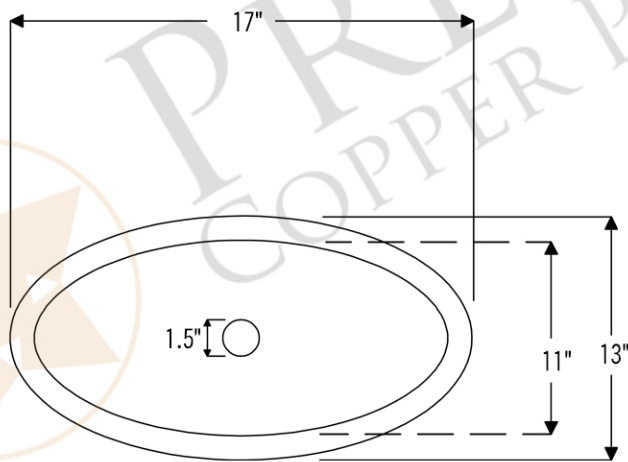

PACKAGE INCLUDES THE FOLLOWING ITEMS:

- * Small Oval Self Rimming Hammered Copper Sink / ORB Finish (Model# LO17RDB)
- * Single Handle Bathroom Faucet / ORB Finish (Model# B-SH02ORB)
- * 1.5" Non-Overflow Pop-up Bathroom Sink Drain / ORB Finish (Model# D-208ORB)
- * Neutral Cure Copper Sink Installation Silicone (Model# C900-ORB)
- * Copper Sink Wax (Model# W900-WAX)

* ORB: Oil Rubbed Bronze

SINK DETAILS (Model# LO17RDB)

- * Small Oval Self Rimming Hammered Copper Sink
- * Color: Oil Rubbed Bronze
- * Outer Dimension: 17" x 13" x 5"
- * Inner Dimension: 15" x 11" x 5"
- * Drain Opening: 1.5" Non-Overflow
- * Material Gauge: (17 Gauge or .0450")
- * CODE / STANDARD COMPLIANCE: IAPMO / cUPC LISTED

* ORB: Oil Rubbed Bronze

FAUCET DETAILS (Model# B-SH02ORB)

- * Solid Brass Single Handle Bathroom Faucet
- * Overall Height: 6.75" / Spout Reach: 6.75"
- * Valve Type: Drip Free Ceramic Disc
- * ASME A112.18.1/CSA B125.1, NSF/ANSI 61, California Lead Plumbing Law, ADA Compliant

DRAIN DETAILS (Model# D-208ORB)

- * 1.5" Non-Overflow Pop-up Bathroom Sink Drain
- * Design: Push Pop Top
- * Upper Flange Dimension: 2"
- * Material: Solid Brass

SILICONE DETAILS (Model# C900-ORB)

- * Neutral Cure Installation Silicone
- * Size: 4.7 OZ
- * Matches a Variety of Different Styled Sinks and Drains