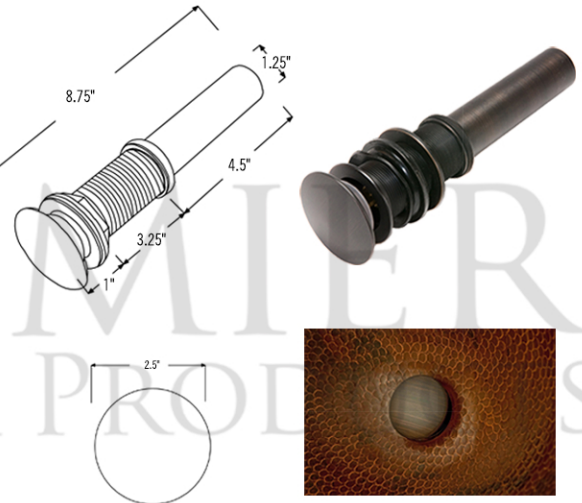

* ORB: Oil Rubbed Bronze

SINK DETAILS (Model# LO17RDB)

- * Small Oval Self Rimming Hammered Copper Sink
- * Color: Oil Rubbed Bronze
- * Outer Dimension: 17" x 13" x 5"
- * Inner Dimension: 15" x 11" x 5"
- * Drain Opening: 1.5" Non-Overflow
- * Material Gauge: (17 Gauge or .0450")
- * CODE / STANDARD COMPLIANCE: IAPMO / cUPC LISTED

DUE TO THE HAND CRAFTED NATURE OF THIS SINK, SMALL VARIANCES IN COLOR AND SIZE MAY OCCUR.
DO NOT MAKE ANY INSTALLATION CUTS UNTIL YOU RECEIVE YOUR ITEM(S).

PACKAGE INCLUDES THE FOLLOWING ITEMS:

- * Small Oval Self Rimming Hammered Copper Sink / ORB Finish (Model# LO17RDB)
- * Single Handle Bathroom Faucet / ORB Finish (Model# B-SH02ORB)
- * 1.5" Non-Overflow Pop-up Bathroom Sink Drain / ORB Finish (Model# D-208ORB)
- * Neutral Cure Copper Sink Installation Silicone (Model# C900-ORB)
- * Copper Sink Wax (Model# W900-WAX)

* ORB: Oil Rubbed Bronze

FAUCET DETAILS (Model# B-SH02ORB)

- * Solid Brass Single Handle Bathroom Faucet
- * Overall Height: 6.75" / Spout Reach: 6.75"
- * Valve Type: Drip Free Ceramic Disc
- * ASME A112.18.1/CSA B125.1, NSF/ANSI 61, California Lead Plumbing Law, ADA Compliant

DRAIN DETAILS (Model# D-208ORB)

- * 1.5" Non-Overflow Pop-up Bathroom Sink Drain
- * Design: Push Pop Top
- * Upper Flange Dimension: 2"
- * Material: Solid Brass

SILICONE DETAILS (Model# C900-ORB)

- * Neutral Cure Installation Silicone
- * Size: 4.7 OZ
- * Matches a Variety of Different Styled Sinks and Drains