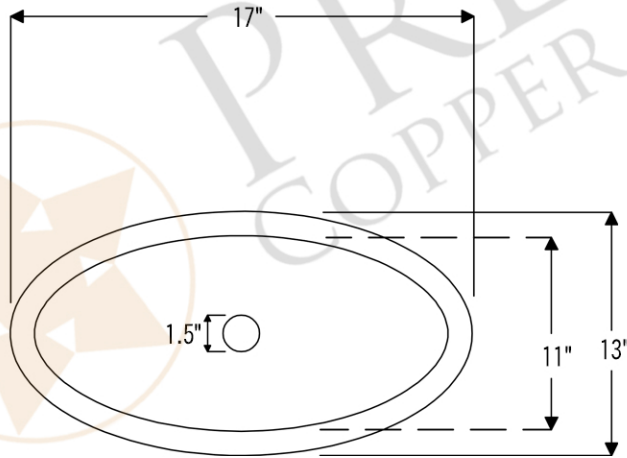

### **PACKAGE INCLUDES THE FOLLOWING ITEMS:**

- \* Small Oval Under Counter Hammered Copper Sink / ORB Finish (Model# LO17FDB)
- \* Single Handle Bathroom Faucet / ORB Finish (Model# B-SH02ORB)
- \* 1.5" Non-Overflow Pop-up Bathroom Sink Drain / ORB Finish (Model# D-208ORB)
- \* Neutral Cure Copper Sink Installation Silicone (Model# C900-ORB)
- \* Copper Sink Wax (Model# W900-WAX)

### **SINK DETAILS (Model# LO17FDB)**

- \* Small Oval Under Counter Hammered Copper Sink
- \* Color: Oil Rubbed Bronze
- \* Outer Dimension: 17" x 13" x 5"
- \* Inner Dimension: 15" x 11" x 5"
- \* Drain Opening: 1.5" Non-Overflow
- \* Material Gauge: (17 Gauge or .0450")
- \* CODE / STANDARD COMPLIANCE: IAPMO / cUPC LISTED

### **FAUCET DETAILS (Model# B-SH02ORB)**

- \* Solid Brass Single Handle Bathroom Faucet
- \* Overall Height: 6.75" / Spout Reach: 6.75"
- \* Valve Type: Drip Free Ceramic Disc
- \* ASME A112.18.1/CSA B125.1, NSF/ANSI 61, California Lead Plumbing Law, ADA Compliant

### **SILICONE DETAILS (Model# C900-ORB)**

- \* Neutral Cure Installation Silicone
- \* Size: 4.7 OZ
- \* Matches a Variety of Different Styled Sinks and Drains