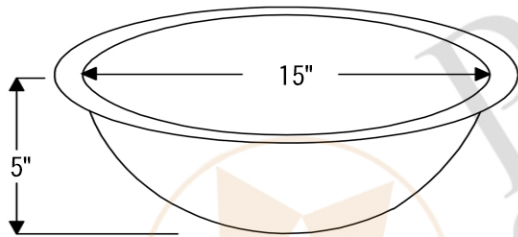

### **PACKAGE INCLUDES THE FOLLOWING ITEMS:**

- \* Small Oval Under Counter Hammered Copper Sink / ORB Finish (Model# LO17FDB)
- \* Single Handle Bathroom Faucet / ORB Finish (Model# B-SH02ORB)
- \* 1.5" Non-Overflow Pop-up Bathroom Sink Drain / ORB Finish (Model# D-208ORB)
- \* Neutral Cure Copper Sink Installation Silicone (Model# C900-ORB)
- \* Copper Sink Wax (Model# W900-WAX)

### **SINK DETAILS (Model# LO17FDB)**

- \* Small Oval Under Counter Hammered Copper Sink
- \* Color: Oil Rubbed Bronze
- \* Outer Dimension: 17" x 13" x 5"
- \* Inner Dimension: 15" x 11" x 5"
- \* Drain Opening: 1.5" Non-Overflow
- \* Material Gauge: (17 Gauge or .0450")
- \* CODE / STANDARD COMPLIANCE: IAPMO / cUPC LISTED