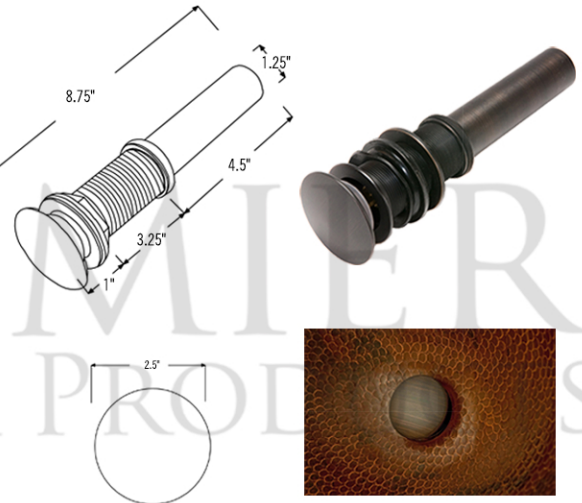

### **SINK DETAILS (Model# LO17FDB)**

- \* Small Oval Under Counter Hammered Copper Sink
- \* Color: Oil Rubbed Bronze
- \* Outer Dimension: 17" x 13" x 5"
- \* Inner Dimension: 15" x 11" x 5"
- \* Drain Opening: 1.5" Non-Overflow
- \* Material Gauge: (17 Gauge or .0450")
- \* CODE / STANDARD COMPLIANCE: IAPMO / cUPC LISTED

### **PACKAGE INCLUDES THE FOLLOWING ITEMS:**

- \* Small Oval Under Counter Hammered Copper Sink / ORB Finish (Model# LO17FDB)
- \* Single Handle Bathroom Faucet / ORB Finish (Model# B-SH02ORB)
- \* 1.5" Non-Overflow Pop-up Bathroom Sink Drain / ORB Finish (Model# D-208ORB)
- \* Neutral Cure Copper Sink Installation Silicone (Model# C900-ORB)
- \* Copper Sink Wax (Model# W900-WAX)

### **FAUCET DETAILS (Model# B-SH02ORB)**

- \* Solid Brass Single Handle Bathroom Faucet
- \* Overall Height: 6.75" / Spout Reach: 6.75"
- \* Valve Type: Drip Free Ceramic Disc
- \* ASME A112.18.1/CSA B125.1, NSF/ANSI 61, California Lead Plumbing Law, ADA Compliant

### **DRAIN DETAILS (Model# D-208ORB)**

- \* 1.5" Non-Overflow Pop-up Bathroom Sink Drain
- \* Design: Push Pop Top
- \* Upper Flange Dimension: 2"
- \* Material: Solid Brass