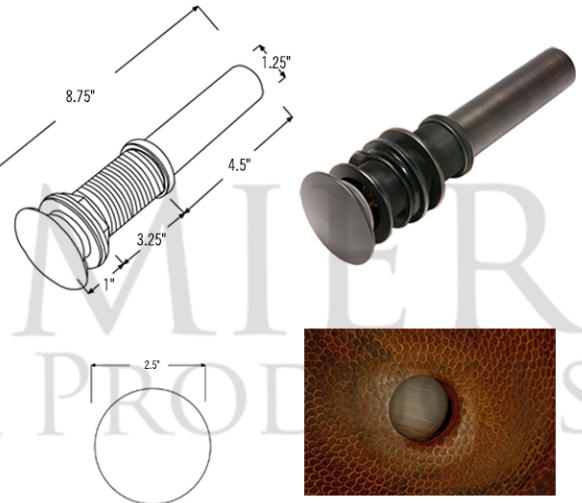

* ORB: Oil Rubbed Bronze

SINK DETAILS (Model# LH15.5DB)

- * Hexagon Under Counter Hammered Copper Sink
- * Color: Oil Rubbed Bronze
- * Outer Dimension: 15.5" x 15.5" x 7"
- * Inner Dimension: 13.5" x 13.5" x 7"
- * Drain Opening: 1.5" Non-Overflow
- * Material Gauge: (17 Gauge or .0450")
- * CODE / STANDARD COMPLIANCE: IAPMO / cUPC LISTED

DUE TO THE HAND CRAFTED NATURE OF THIS SINK, SMALL VARIANCES IN COLOR AND SIZE MAY OCCUR.
DO NOT MAKE ANY INSTALLATION CUTS UNTIL YOU RECEIVE YOUR ITEM(S).

PACKAGE INCLUDES THE FOLLOWING ITEMS:

- * Hexagon Under Counter Hammered Copper Sink / ORB Finish (Model# LH15.5DB)
- * Single Handle Bathroom Faucet / ORB Finish (Model# B-SH02ORB)
- * 1.5" Non-Overflow Pop-up Bathroom Sink Drain / ORB Finish (Model# D-208ORB)
- * Neutral Cure Copper Sink Installation Silicone (Model# C900-ORB)
- * Copper Sink Wax (Model# W900-WAX)

* ORB: Oil Rubbed Bronze

FAUCET DETAILS (Model# B-SH02ORB)

- * Solid Brass Single Handle Bathroom Faucet
- * Overall Height: 6.75" / Spout Reach: 6.75"
- * Valve Type: Drip Free Ceramic Disc
- * ASME A112.18.1/CSA B125.1, NSF/ANSI 61, California Lead Plumbing Law, ADA Compliant

DRAIN DETAILS (Model# D-208ORB)

- * 1.5" Non-Overflow Pop-up Bathroom Sink Drain
- * Design: Push Pop Top
- * Upper Flange Dimension: 2"
- * Material: Solid Brass

SILICONE DETAILS (Model# C900-ORB)

- * Neutral Cure Installation Silicone
- * Size: 4.7 OZ
- * Matches a Variety of Different Styled Sinks and Drains