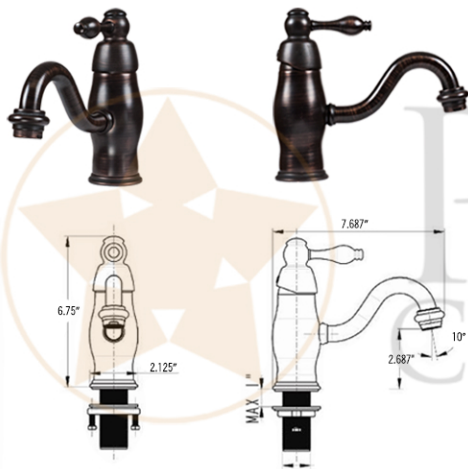

PACKAGE INCLUDES THE FOLLOWING ITEMS:

- * Hexagon Under Counter Hammered Copper Sink / ORB Finish (Model# LH15.5DB)
- * Single Handle Bathroom Faucet / ORB Finish (Model# B-SH02ORB)
- * 1.5" Non-Overflow Pop-up Bathroom Sink Drain / ORB Finish (Model# D-208ORB)
- * Neutral Cure Copper Sink Installation Silicone (Model# C900-ORB)
- * Copper Sink Wax (Model# W900-WAX)

* ORB: Oil Rubbed Bronze

SINK DETAILS (Model# LH15.5DB)

- * Hexagon Under Counter Hammered Copper Sink
- * Color: Oil Rubbed Bronze
- * Outer Dimension: 15.5" x 15.5" x 7"
- * Inner Dimension: 13.5" x 13.5" x 7"
- * Drain Opening: 1.5" Non-Overflow
- * Material Gauge: (17 Gauge or .0450")
- * CODE / STANDARD COMPLIANCE: IAPMO / cUPC LISTED

DUE TO THE HAND CRAFTED NATURE OF THIS SINK, SMALL VARIANCES IN COLOR AND SIZE MAY OCCUR.
DO NOT MAKE ANY INSTALLATION CUTS UNTIL YOU RECEIVE YOUR ITEM(S).

PACKAGE INCLUDES THE FOLLOWING ITEMS:

- * Hexagon Under Counter Hammered Copper Sink / ORB Finish (Model# LH15.5DB)
- * Single Handle Bathroom Faucet / ORB Finish (Model# B-SH02ORB)
- * 1.5" Non-Overflow Pop-up Bathroom Sink Drain / ORB Finish (Model# D-208ORB)
- * Neutral Cure Copper Sink Installation Silicone (Model# C900-ORB)
- * Copper Sink Wax (Model# W900-WAX)

* ORB: Oil Rubbed Bronze

FAUCET DETAILS (Model# B-SH02ORB)

- * Solid Brass Single Handle Bathroom Faucet
- * Overall Height: 6.75" / Spout Reach: 6.75"
- * Valve Type: Drip Free Ceramic Disc
- * ASME A112.18.1/CSA B125.1, NSF/ANSI 61, California Lead Plumbing Law, ADA Compliant