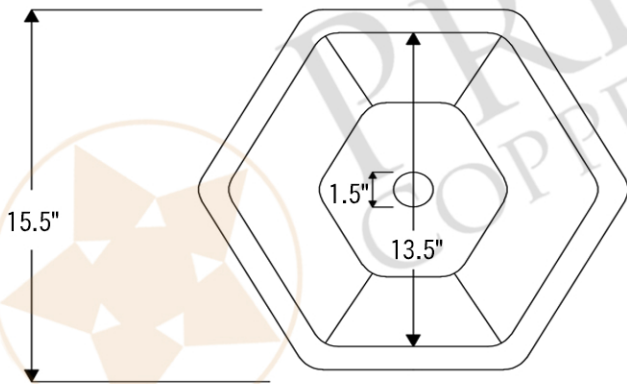

PACKAGE INCLUDES THE FOLLOWING ITEMS:

- * Hexagon Under Counter Hammered Copper Sink / ORB Finish (Model# LH15.5DB)
- * Single Handle Bathroom Faucet / ORB Finish (Model# B-SH02ORB)
- * 1.5" Non-Overflow Pop-up Bathroom Sink Drain / ORB Finish (Model# D-208ORB)
- * Neutral Cure Copper Sink Installation Silicone (Model# C900-ORB)
- * Copper Sink Wax (Model# W900-WAX)

* ORB: Oil Rubbed Bronze

SINK DETAILS (Model# LH15.5DB)

- * Hexagon Under Counter Hammered Copper Sink
- * Color: Oil Rubbed Bronze
- * Outer Dimension: 15.5" x 15.5" x 7"
- * Inner Dimension: 13.5" x 13.5" x 7"
- * Drain Opening: 1.5" Non-Overflow
- * Material Gauge: (17 Gauge or .0450")
- * CODE / STANDARD COMPLIANCE: IAPMO / cUPC LISTED

* ORB: Oil Rubbed Bronze

FAUCET DETAILS (Model# B-SH02ORB)

- * Solid Brass Single Handle Bathroom Faucet
- * Overall Height: 6.75" / Spout Reach: 6.75"
- * Valve Type: Drip Free Ceramic Disc
- * ASME A112.18.1/CSA B125.1, NSF/ANSI 61, California Lead Plumbing Law, ADA Compliant

DRAIN DETAILS (Model# D-208ORB)

- * 1.5" Non-Overflow Pop-up Bathroom Sink Drain
- * Design: Push Pop Top
- * Upper Flange Dimension: 2"
- * Material: Solid Brass

SILICONE DETAILS (Model# C900-ORB)

- * Neutral Cure Installation Silicone
- * Size: 4.7 OZ
- * Matches a Variety of Different Styled Sinks and Drains