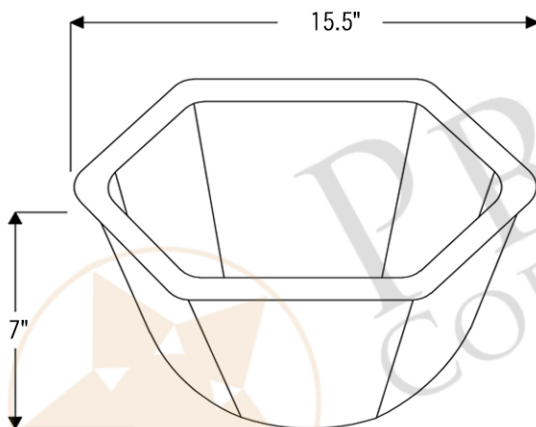

PACKAGE INCLUDES THE FOLLOWING ITEMS:

- * Hexagon Under Counter Hammered Copper Sink / ORB Finish (Model# LH15.5DB)
- * Single Handle Bathroom Faucet / ORB Finish (Model# B-SH02ORB)
- * 1.5" Non-Overflow Pop-up Bathroom Sink Drain / ORB Finish (Model# D-208ORB)
- * Neutral Cure Copper Sink Installation Silicone (Model# C900-ORB)
- * Copper Sink Wax (Model# W900-WAX)

* ORB: Oil Rubbed Bronze

SINK DETAILS (Model# LH15.5DB)

- * Hexagon Under Counter Hammered Copper Sink
- * Color: Oil Rubbed Bronze
- * Outer Dimension: 15.5" x 15.5" x 7"
- * Inner Dimension: 13.5" x 13.5" x 7"
- * Drain Opening: 1.5" Non-Overflow
- * Material Gauge: (17 Gauge or .0450")
- * CODE / STANDARD COMPLIANCE: IAPMO / cUPC LISTED

* ORB: Oil Rubbed Bronze

FAUCET DETAILS (Model# B-SH02ORB)

- * Solid Brass Single Handle Bathroom Faucet
- * Overall Height: 6.75" / Spout Reach: 6.75"
- * Valve Type: Drip Free Ceramic Disc
- * ASME A112.18.1/CSA B125.1, NSF/ANSI 61, California Lead Plumbing Law, ADA Compliant

DRAIN DETAILS (Model# D-208ORB)

- * 1.5" Non-Overflow Pop-up Bathroom Sink Drain
- * Design: Push Pop Top
- * Upper Flange Dimension: 2"
- * Material: Solid Brass

SILICONE DETAILS (Model# C900-ORB)

- * Neutral Cure Installation Silicone
- * Size: 4.7 OZ
- * Matches a Variety of Different Styled Sinks and Drains