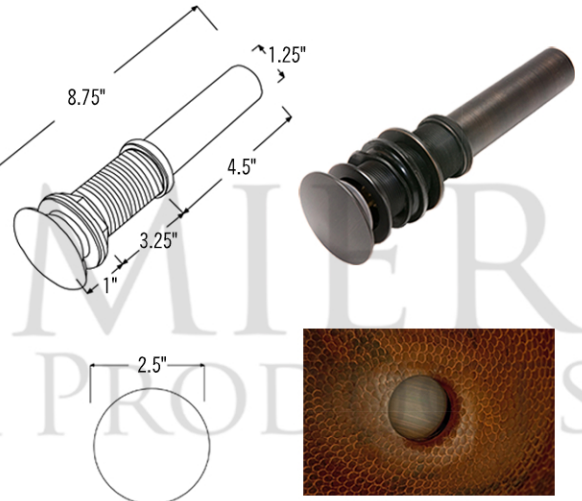

* ORB: Oil Rubbed Bronze

SINK DETAILS (Model# LREC19DB)

- * 19" Rectangle Hammered Copper Sink
- * Color: Oil Rubbed Bronze
- * Outer Dimension: 19" x 16" x 5"
- * Inner Dimension: 17" x 14" x 5"
- * Drain Opening: 1.5" Non-Overflow
- * Material Gauge: (17 Gauge or .0450")
- * CODE / STANDARD COMPLIANCE: IAPMO / cUPC LISTED

DUE TO THE HAND CRAFTED NATURE OF THIS SINK, SMALL VARIANCES IN COLOR AND SIZE MAY OCCUR.
DO NOT MAKE ANY INSTALLATION CUTS UNTIL YOU RECEIVE YOUR ITEM(S).

PACKAGE INCLUDES THE FOLLOWING ITEMS:

- * Rectangle Under Counter Hammered Copper Sink / ORB Finish (Model# LREC19DB)
- * Widespread Bathroom Faucet / ORB Finish (Model# B-WS01ORB)
- * 1.5" Non-Overflow Pop-up Bathroom Sink Drain / ORB Finish (Model# D-208ORB)
- * Neutral Cure Copper Sink Installation Silicone (Model# C900-ORB)
- * Copper Sink Wax (Model# W900-WAX)

* ORB: Oil Rubbed Bronze

FAUCET DETAILS (Model# B-WS01ORB)

- * Solid Brass Widespread Bathroom Faucet
- * Overall Height: 9" / Overall Width: 13.625"
- * Spout Reach: 6"
- * Valve Type: Drip Free Ceramic Disc
- * ASME A112.18.1/CSA B125.1, NSF/ANSI 61, California Lead Plumbing Law, ADA Compliant

DRAIN DETAILS (Model# D-208ORB)

- * 1.5" Non-Overflow Pop-up Bathroom Sink Drain
- * Design: Push Pop Top
- * Upper Flange Dimension: 2"
- * Material: Solid Brass

SILICONE DETAILS (Model# C900-ORB)

- * Neutral Cure Installation Silicone
- * Size: 4.7 OZ
- * Matches a Variety of Different Styled Sinks and Drains