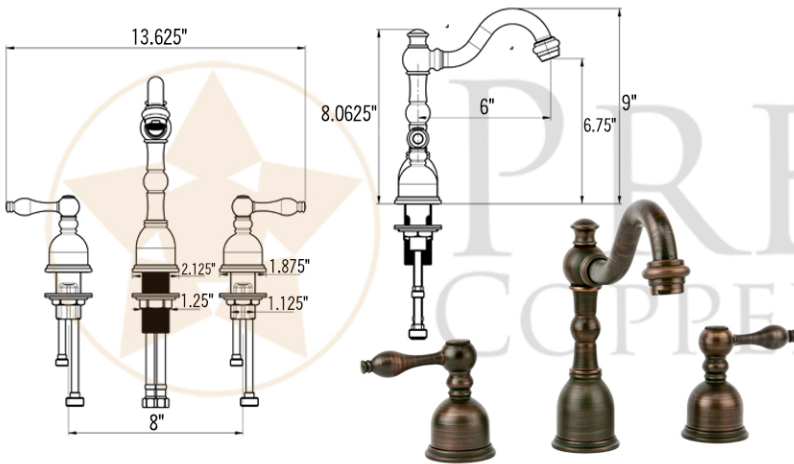

* ORB: Oil Rubbed Bronze

SINK DETAILS (Model# LREC19DB)

- * 19" Rectangle Hammered Copper Sink
- * Color: Oil Rubbed Bronze
- * Outer Dimension: 19" x 16" x 5"
- * Inner Dimension: 17" x 14" x 5"
- * Drain Opening: 1.5" Non-Overflow
- * Material Gauge: (17 Gauge or .0450")
- * CODE / STANDARD COMPLIANCE: IAPMO / cUPC LISTED

DUE TO THE HAND CRAFTED NATURE OF THIS SINK, SMALL VARIANCES IN COLOR AND SIZE MAY OCCUR.
DO NOT MAKE ANY INSTALLATION CUTS UNTIL YOU RECEIVE YOUR ITEM(S).

PACKAGE INCLUDES THE FOLLOWING ITEMS:

- * Rectangle Under Counter Hammered Copper Sink / ORB Finish (Model# LREC19DB)
- * Widespread Bathroom Faucet / ORB Finish (Model# B-WS01ORB)
- * 1.5" Non-Overflow Pop-up Bathroom Sink Drain / ORB Finish (Model# D-208ORB)
- * Neutral Cure Copper Sink Installation Silicone (Model# C900-ORB)
- * Copper Sink Wax (Model# W900-WAX)

* ORB: Oil Rubbed Bronze

FAUCET DETAILS (Model# B-WS01ORB)

- * Solid Brass Widespread Bathroom Faucet
- * Overall Height: 9" / Overall Width: 13.625"
- * Spout Reach: 6"
- * Valve Type: Drip Free Ceramic Disc
- * ASME A112.18.1/CSA B125.1, NSF/ANSI 61, California Lead Plumbing Law, ADA Compliant

DRAIN DETAILS (Model# D-208ORB)

- * 1.5" Non-Overflow Pop-up Bathroom Sink Drain
- * Design: Push Pop Top
- * Upper Flange Dimension: 2"
- * Material: Solid Brass

SILICONE DETAILS (Model# C900-ORB)

- * Neutral Cure Installation Silicone
- * Size: 4.7 OZ
- * Matches a Variety of Different Styled Sinks and Drains