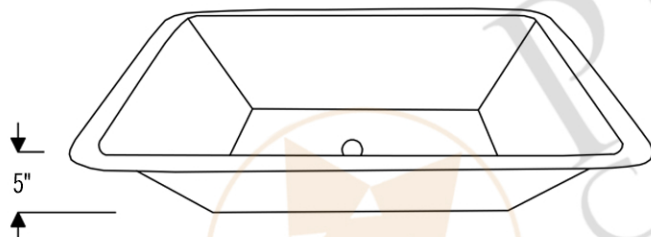

PACKAGE INCLUDES THE FOLLOWING ITEMS:

- * 19" Rectangle Hammered Copper Sink / ORB Finish (Model# LREC19DB)
- * Widespread Bathroom Faucet / ORB Finish (Model# B-WS01ORB)
- * 1.5" Non-Overflow Pop-up Bathroom Sink Drain / ORB Finish (Model# D-208ORB)
- * Neutral Cure Copper Sink Installation Silicone (Model# C900-ORB)
- * Copper Sink Wax (Model# W900-WAX)

* ORB: Oil Rubbed Bronze

SINK DETAILS (Model# LREC19DB)

- * 19" Rectangle Hammered Copper Sink
- * Color: Oil Rubbed Bronze
- * Outer Dimension: 19" x 16" x 5"
- * Inner Dimension: 17" x 14" x 5"
- * Drain Opening: 1.5" Non-Overflow
- * Material Gauge: (17 Gauge or .0450")
- * CODE / STANDARD COMPLIANCE: IAPMO / cUPC LISTED

* ORB: Oil Rubbed Bronze

FAUCET DETAILS (Model# B-WS01ORB)

- * Solid Brass Widespread Bathroom Faucet
- * Overall Height: 9" / Overall Width: 13.625"
- * Spout Reach: 6"
- * Valve Type: Drip Free Ceramic Disc
- * ASME A112.18.1/CSA B125.1, NSF/ANSI 61, California Lead Plumbing Law, ADA Compliant