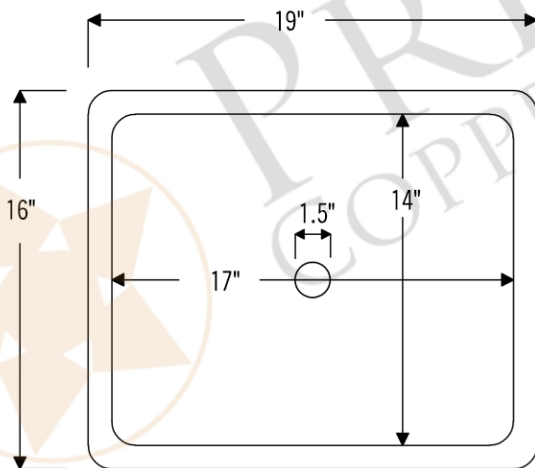

PACKAGE INCLUDES THE FOLLOWING ITEMS:

- * 19" Rectangle Hammered Copper Sink / ORB Finish (Model# LREC19DB)
- * Widespread Bathroom Faucet / ORB Finish (Model# B-WS01ORB)
- * 1.5" Non-Overflow Pop-up Bathroom Sink Drain / ORB Finish (Model# D-208ORB)
- * Neutral Cure Copper Sink Installation Silicone (Model# C900-ORB)
- * Copper Sink Wax (Model# W900-WAX)

* ORB: Oil Rubbed Bronze

SINK DETAILS (Model# LREC19DB)

- * 19" Rectangle Hammered Copper Sink
- * Color: Oil Rubbed Bronze
- * Outer Dimension: 19" x 16" x 5"
- * Inner Dimension: 17" x 14" x 5"
- * Drain Opening: 1.5" Non-Overflow
- * Material Gauge: (17 Gauge or .0450")
- * CODE / STANDARD COMPLIANCE: IAPMO / cUPC LISTED

* ORB: Oil Rubbed Bronze

FAUCET DETAILS (Model# B-WS01ORB)

- * Solid Brass Widespread Bathroom Faucet
- * Overall Height: 9" / Overall Width: 13.625"
- * Spout Reach: 6"
- * Valve Type: Drip Free Ceramic Disc
- * ASME A112.18.1/CSA B125.1, NSF/ANSI 61, California Lead Plumbing Law, ADA Compliant

DRAIN DETAILS (Model# D-208ORB)

- * 1.5" Non-Overflow Pop-up Bathroom Sink Drain
- * Design: Push Pop Top
- * Upper Flange Dimension: 2"
- * Material: Solid Brass

SILICONE DETAILS (Model# C900-ORB)

- * Neutral Cure Installation Silicone
- * Size: 4.7 OZ
- * Matches a Variety of Different Styled Sinks and Drains