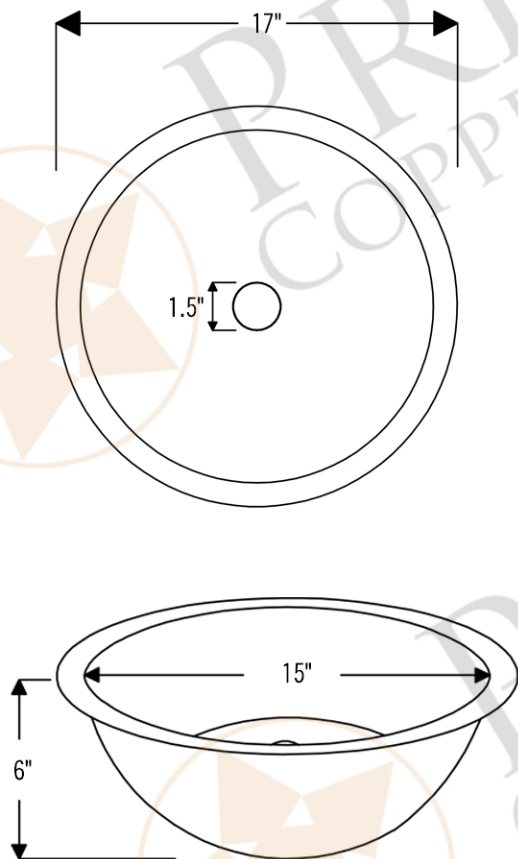

### **PACKAGE INCLUDES THE FOLLOWING ITEMS:**

- \* Round Under Counter Hammered Copper Sink / ORB Finish (Model# LR17FDB)
- \* Widespread Bathroom Faucet / ORB Finish (Model# B-WS01ORB)
- \* 1.5" Non-Overflow Pop-up Bathroom Sink Drain / ORB Finish (Model# D-208ORB)
- \* Neutral Cure Copper Sink Installation Silicone (Model# C900-ORB)
- \* Copper Sink Wax (Model# W900-WAX)

### **SINK DETAILS (Model# LR17FDB)**

- \* Round Under Counter Hammered Copper Sink
- \* Color: Oil Rubbed Bronze
- \* Outer Dimension: 17" x 6"
- \* Inner Dimension: 15" x 6"
- \* Drain Opening 1.5" Non-Overflow
- \* Material Gauge: (17 Gauge or .0450")
- \* CODE / STANDARD COMPLIANCE: IAPMO / cUPC LISTED

### **FAUCET DETAILS (Model# B-WS01ORB)**

- \* Solid Brass Widespread Bathroom Faucet
- \* Overall Height: 9" / Overall Width: 13.625"
- \* Spout Reach: 6"
- \* Valve Type: Drip Free Ceramic Disc
- \* ASME A112.18.1/CSA B125.1, NSF/ANSI 61, California Lead Plumbing Law, ADA Compliant

### **SILICONE DETAILS (Model# C900-ORB)**

- \* Neutral Cure Installation Silicone
- \* Size: 4.7 OZ
- \* Matches a Variety of Different Styled Sinks and Drains