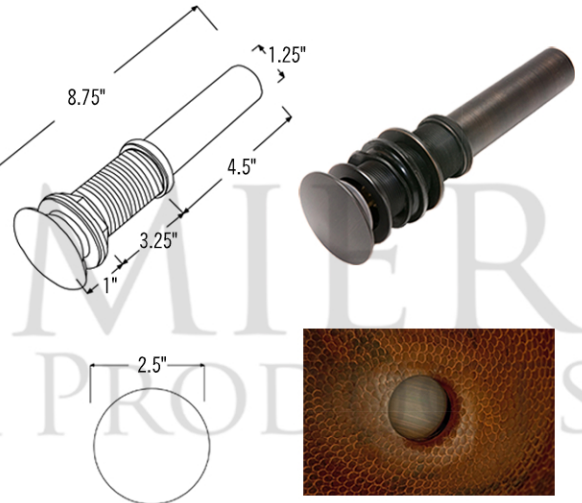

### **SINK DETAILS (Model# LR17FDB)**

- \* Round Under Counter Hammered Copper Sink
- \* Color: Oil Rubbed Bronze
- \* Outer Dimension: 17" x 6"
- \* Inner Dimension: 15" x 6"
- \* Drain Opening 1.5" Non-Overflow
- \* Material Gauge: (17 Gauge or .0450")
- \* CODE / STANDARD COMPLIANCE: IAPMO / cUPC LISTED

### **PACKAGE INCLUDES THE FOLLOWING ITEMS:**

- \* Round Under Counter Hammered Copper Sink / ORB Finish (Model# LR17FDB)
- \* Widespread Bathroom Faucet / ORB Finish (Model# B-WS01ORB)
- \* 1.5" Non-Overflow Pop-up Bathroom Sink Drain / ORB Finish (Model# D-208ORB)
- \* Neutral Cure Copper Sink Installation Silicone (Model# C900-ORB)
- \* Copper Sink Wax (Model# W900-WAX)

### **FAUCET DETAILS (Model# B-WS01ORB)**

- \* Solid Brass Widespread Bathroom Faucet
- \* Overall Height: 9" / Overall Width: 13.625"
- \* Spout Reach: 6"
- \* Valve Type: Drip Free Ceramic Disc
- \* ASME A112.18.1/CSA B125.1, NSF/ANSI 61, California Lead Plumbing Law, ADA Compliant

### **DRAIN DETAILS (Model# D-208ORB)**

- \* 1.5" Non-Overflow Pop-up Bathroom Sink Drain
- \* Design: Push Pop Top
- \* Upper Flange Dimension: 2"
- \* Material: Solid Brass