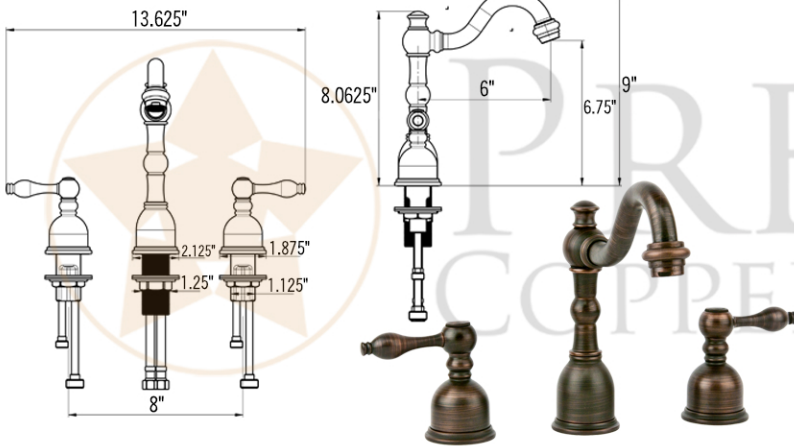

### **SINK DETAILS (Model# LR17FDB)**

- \* Round Under Counter Hammered Copper Sink
- \* Color: Oil Rubbed Bronze
- \* Outer Dimension: 17" x 6"
- \* Inner Dimension: 15" x 6"
- \* Drain Opening 1.5" Non-Overflow
- \* Material Gauge: (17 Gauge or .0450")
- \* CODE / STANDARD COMPLIANCE: IAPMO / cUPC LISTED

### **PACKAGE INCLUDES THE FOLLOWING ITEMS:**

- \* Round Under Counter Hammered Copper Sink / ORB Finish (Model# LR17FDB)
- \* Widespread Bathroom Faucet / ORB Finish (Model# B-WS01ORB)
- \* 1.5" Non-Overflow Pop-up Bathroom Sink Drain / ORB Finish (Model# D-208ORB)
- \* Neutral Cure Copper Sink Installation Silicone (Model# C900-ORB)
- \* Copper Sink Wax (Model# W900-WAX)

### **FAUCET DETAILS (Model# B-WS01ORB)**

- \* Solid Brass Widespread Bathroom Faucet
- \* Overall Height: 9" / Overall Width: 13.625"
- \* Spout Reach: 6"
- \* Valve Type: Drip Free Ceramic Disc
- \* ASME A112.18.1/CSA B125.1, NSF/ANSI 61, California Lead Plumbing Law, ADA Compliant

### **SILICONE DETAILS (Model# C900-ORB)**

- \* Neutral Cure Installation Silicone
- \* Size: 4.7 OZ
- \* Matches a Variety of Different Styled Sinks and Drains