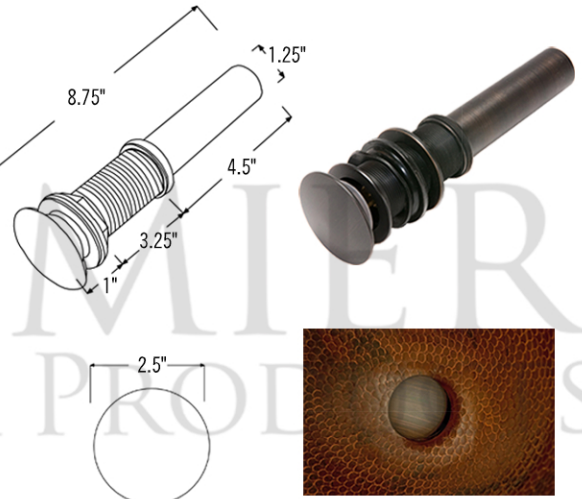

### **SINK DETAILS (Model# LR14RDB)**

- \* 14" Round Self Rimming Hammered Copper Sink
- \* Color: Oil Rubbed Bronze
- \* Outer Dimension: 14" x 6"
- \* Inner Dimension: 12" x 6"
- \* Drain Opening: 1.5" Non-Overflow
- \* Material Gauge: (17 Gauge or .0450")
- \* CODE / STANDARD COMPLIANCE: IAPMO / cUPC LISTED

### **PACKAGE INCLUDES THE FOLLOWING ITEMS:**

- \* 14" Small Round Self Rimming Hammered Copper Sink / ORB Finish (Model# LR14RDB)
- \* Widespread Bathroom Faucet / ORB Finish (Model# B-WS01ORB)
- \* 1.5" Non-Overflow Pop-up Bathroom Sink Drain / ORB Finish (Model# D-208ORB)
- \* Neutral Cure Copper Sink Installation Silicone (Model# C900-ORB)
- \* Copper Sink Wax (Model# W900-WAX)

### **FAUCET DETAILS (Model# B-WS01ORB)**

- \* Solid Brass Widespread Bathroom Faucet
- \* Overall Height: 9" / Overall Width: 13.625"
- \* Spout Reach: 6"
- \* Valve Type: Drip Free Ceramic Disc
- \* ASME A112.18.1/CSA B125.1, NSF/ANSI 61, California Lead Plumbing Law, ADA Compliant

### **DRAIN DETAILS (Model# D-208ORB)**

- \* 1.5" Non-Overflow Pop-up Bathroom Sink Drain
- \* Design: Push Pop Top
- \* Upper Flange Dimension: 2"
- \* Material: Solid Brass