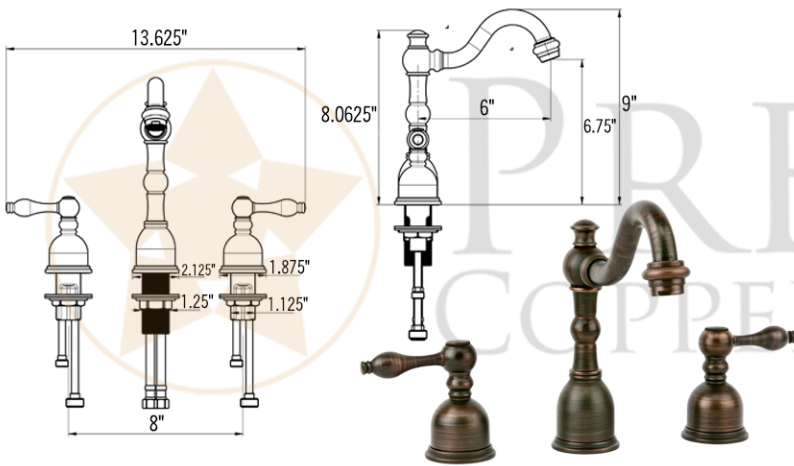

### **PACKAGE INCLUDES THE FOLLOWING ITEMS:**

- \* 14" Round Self Rimming Hammered Copper Sink / ORB Finish (Model# LR14RDB)
- \* Widespread Bathroom Faucet / ORB Finish (Model# B-WS01ORB)
- \* 1.5" Non-Overflow Pop-up Bathroom Sink Drain / ORB Finish (Model# D-208ORB)
- \* Neutral Cure Copper Sink Installation Silicone (Model# C900-ORB)
- \* Copper Sink Wax (Model# W900-WAX)

### **SINK DETAILS (Model# LR14RDB)**

- \* 14" Round Self Rimming Hammered Copper Sink
- \* Color: Oil Rubbed Bronze
- \* Outer Dimension: 14" x 6"
- \* Inner Dimension: 12" x 6"
- \* Drain Opening: 1.5" Non-Overflow
- \* Material Gauge: (17 Gauge or .0450")
- \* CODE / STANDARD COMPLIANCE: IAPMO / cUPC LISTED

### **PACKAGE INCLUDES THE FOLLOWING ITEMS:**

- \* 14" Small Round Self Rimming Hammered Copper Sink / ORB Finish (Model# LR14RDB)
- \* Widespread Bathroom Faucet / ORB Finish (Model# B-WS01ORB)
- \* 1.5" Non-Overflow Pop-up Bathroom Sink Drain / ORB Finish (Model# D-208ORB)
- \* Neutral Cure Copper Sink Installation Silicone (Model# C900-ORB)
- \* Copper Sink Wax (Model# W900-WAX)

### **FAUCET DETAILS (Model# B-WS01ORB)**

- \* Solid Brass Widespread Bathroom Faucet
- \* Overall Height: 9" / Overall Width: 13.625"
- \* Spout Reach: 6"
- \* Valve Type: Drip Free Ceramic Disc
- \* ASME A112.18.1/CSA B125.1, NSF/ANSI 61, California Lead Plumbing Law, ADA Compliant