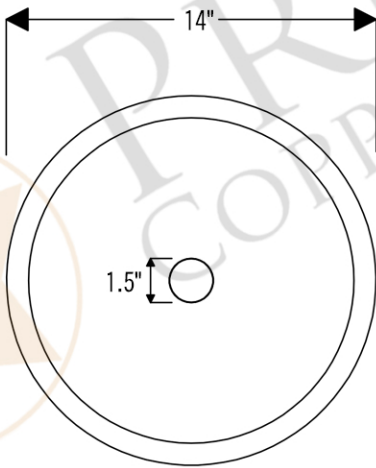

### **PACKAGE INCLUDES THE FOLLOWING ITEMS:**

- \* 14" Round Self Rimming Hammered Copper Sink / ORB Finish (Model# LR14RDB)
- \* Widespread Bathroom Faucet / ORB Finish (Model# B-WS01ORB)
- \* 1.5" Non-Overflow Pop-up Bathroom Sink Drain / ORB Finish (Model# D-208ORB)
- \* Neutral Cure Copper Sink Installation Silicone (Model# C900-ORB)
- \* Copper Sink Wax (Model# W900-WAX)

### **SINK DETAILS (Model# LR14RDB)**

- \* 14" Round Self Rimming Hammered Copper Sink
- \* Color: Oil Rubbed Bronze
- \* Outer Dimension: 14" x 6"
- \* Inner Dimension: 12" x 6"
- \* Drain Opening: 1.5" Non-Overflow
- \* Material Gauge: (17 Gauge or .0450")
- \* CODE / STANDARD COMPLIANCE: IAPMO / cUPC LISTED

### **FAUCET DETAILS (Model# B-WS01ORB)**

- \* Solid Brass Widespread Bathroom Faucet
- \* Overall Height: 9" / Overall Width: 13.625"
- \* Spout Reach: 6"
- \* Valve Type: Drip Free Ceramic Disc
- \* ASME A112.18.1/CSA B125.1, NSF/ANSI 61, California Lead Plumbing Law, ADA Compliant

### **SILICONE DETAILS (Model# C900-ORB)**

- \* Neutral Cure Installation Silicone
- \* Size: 4.7 OZ
- \* Matches a Variety of Different Styled Sinks and Drains