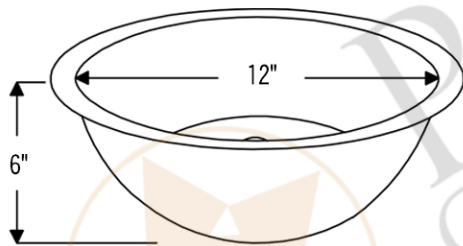

### **PACKAGE INCLUDES THE FOLLOWING ITEMS:**

- \* 14" Round Self Rimming Hammered Copper Sink / ORB Finish (Model# LR14RDB)
- \* Widespread Bathroom Faucet / ORB Finish (Model# B-WS01ORB)
- \* 1.5" Non-Overflow Pop-up Bathroom Sink Drain / ORB Finish (Model# D-208ORB)
- \* Neutral Cure Copper Sink Installation Silicone (Model# C900-ORB)
- \* Copper Sink Wax (Model# W900-WAX)

### **SINK DETAILS (Model# LR14RDB)**

- \* 14" Round Self Rimming Hammered Copper Sink
- \* Color: Oil Rubbed Bronze
- \* Outer Dimension: 14" x 6"
- \* Inner Dimension: 12" x 6"
- \* Drain Opening: 1.5" Non-Overflow
- \* Material Gauge: (17 Gauge or .0450")
- \* CODE / STANDARD COMPLIANCE: IAPMO / cUPC LISTED

### **FAUCET DETAILS (Model# B-WS01ORB)**

- \* Solid Brass Widespread Bathroom Faucet
- \* Overall Height: 9" / Overall Width: 13.625"
- \* Spout Reach: 6"
- \* Valve Type: Drip Free Ceramic Disc
- \* ASME A112.18.1/CSA B125.1, NSF/ANSI 61, California Lead Plumbing Law, ADA Compliant