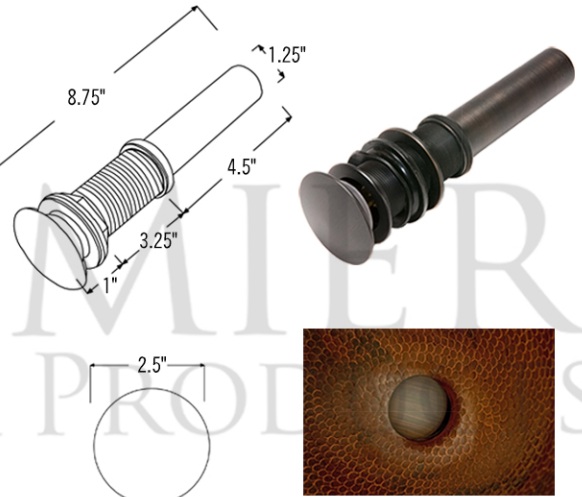

* ORB: Oil Rubbed Bronze

SINK DETAILS (Model# LR12RDB)

- * 12" Small Round Self Rimming Hammered Copper Sink
- * Color: Oil Rubbed Bronze
- * Outer Dimension: 12" x 5"
- * Inner Dimension: 10" x 5"
- * Drain Opening: 1.5" Non-Overflow
- * Material Gauge: (17 Gauge or .0450")
- * CODE / STANDARD COMPLIANCE: IAPMO / cUPC LISTED

DUE TO THE HAND CRAFTED NATURE OF THIS SINK, SMALL VARIANCES IN COLOR AND SIZE MAY OCCUR.
DO NOT MAKE ANY INSTALLATION CUTS UNTIL YOU RECEIVE YOUR ITEM(S).

PACKAGE INCLUDES THE FOLLOWING ITEMS:

- * 12" Small Round Self Rimming Hammered Copper Sink / ORB Finish (Model# LR12RDB)
- * Widespread Bathroom Faucet / ORB Finish (Model# B-WS01ORB)
- * 1.5" Non-Overflow Pop-up Bathroom Sink Drain / ORB Finish (Model# D-208ORB)
- * Neutral Cure Copper Sink Installation Silicone (Model# C900-ORB)
- * Copper Sink Wax (Model# W900-WAX)

* ORB: Oil Rubbed Bronze

FAUCET DETAILS (Model# B-WS01ORB)

- * Solid Brass Widespread Bathroom Faucet
- * Overall Height: 9" / Overall Width: 13.625"
- * Spout Reach: 6"
- * Valve Type: Drip Free Ceramic Disc
- * ASME A112.18.1/CSA B125.1, NSF/ANSI 61, California Lead Plumbing Law, ADA Compliant

DRAIN DETAILS (Model# D-208ORB)

- * 1.5" Non-Overflow Pop-up Bathroom Sink Drain
- * Design: Push Pop Top
- * Upper Flange Dimension: 2"
- * Material: Solid Brass

SILICONE DETAILS (Model# C900-ORB)

- * Neutral Cure Installation Silicone
- * Size: 4.7 OZ
- * Matches a Variety of Different Styled Sinks and Drains