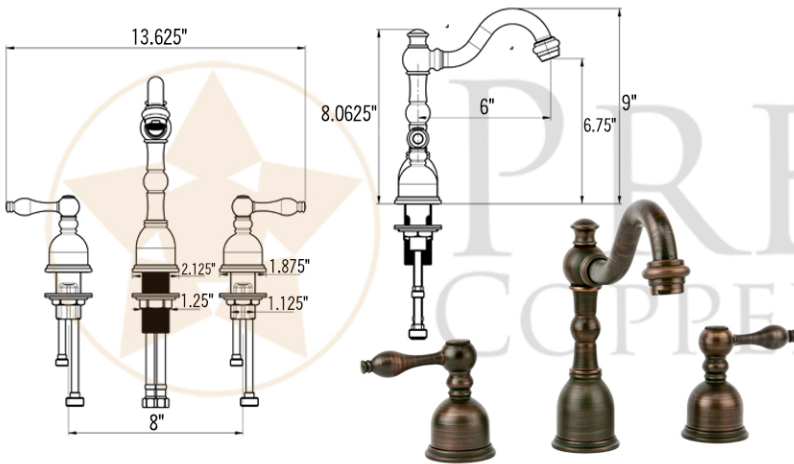

PACKAGE INCLUDES THE FOLLOWING ITEMS:

- * 12" Small Round Self Rimming Hammered Copper Sink / ORB Finish (Model# LR12RDB)
- * Widespread Bathroom Faucet / ORB Finish (Model# B-WS01ORB)
- * 1.5" Non-Overflow Pop-up Bathroom Sink Drain / ORB Finish (Model# D-208ORB)
- * Neutral Cure Copper Sink Installation Silicone (Model# C900-ORB)
- * Copper Sink Wax (Model# W900-WAX)

* ORB: Oil Rubbed Bronze

SINK DETAILS (Model# LR12RDB)

- * 12" Small Round Self Rimming Hammered Copper Sink
- * Color: Oil Rubbed Bronze
- * Outer Dimension: 12" x 5"
- * Inner Dimension: 10" x 5"
- * Drain Opening: 1.5" Non-Overflow
- * Material Gauge: (17 Gauge or .0450")
- * CODE / STANDARD COMPLIANCE: IAPMO / cUPC LISTED

DUE TO THE HAND CRAFTED NATURE OF THIS SINK, SMALL VARIANCES IN COLOR AND SIZE MAY OCCUR.
DO NOT MAKE ANY INSTALLATION CUTS UNTIL YOU RECEIVE YOUR ITEM(S).

PACKAGE INCLUDES THE FOLLOWING ITEMS:

- * 12" Small Round Self Rimming Hammered Copper Sink / ORB Finish (Model# LR12RDB)
- * Widespread Bathroom Faucet / ORB Finish (Model# B-WS01ORB)
- * 1.5" Non-Overflow Pop-up Bathroom Sink Drain / ORB Finish (Model# D-208ORB)
- * Neutral Cure Copper Sink Installation Silicone (Model# C900-ORB)
- * Copper Sink Wax (Model# W900-WAX)

* ORB: Oil Rubbed Bronze

FAUCET DETAILS (Model# B-WS01ORB)

- * Solid Brass Widespread Bathroom Faucet
- * Overall Height: 9" / Overall Width: 13.625"
- * Spout Reach: 6"
- * Valve Type: Drip Free Ceramic Disc
- * ASME A112.18.1/CSA B125.1, NSF/ANSI 61, California Lead Plumbing Law, ADA Compliant