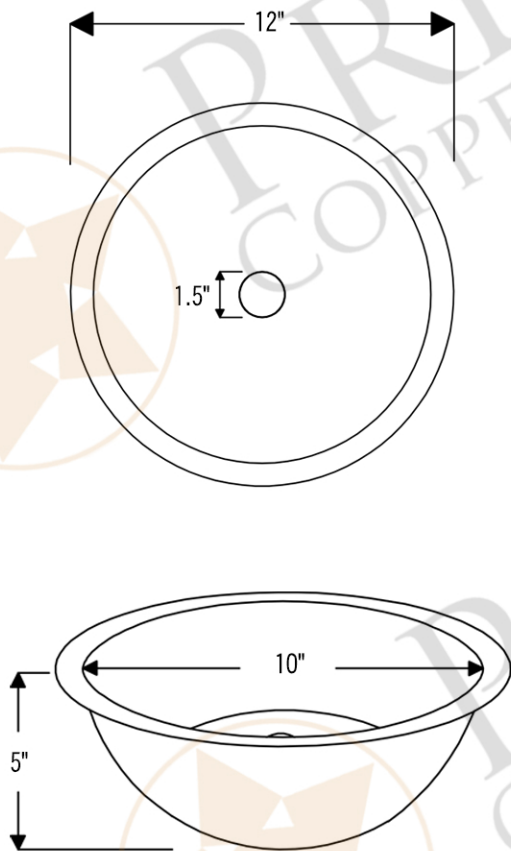

PACKAGE INCLUDES THE FOLLOWING ITEMS:

- * 12" Small Round Self Rimming Hammered Copper Sink / ORB Finish (Model# LR12RDB)
- * Widespread Bathroom Faucet / ORB Finish (Model# B-WS01ORB)
- * 1.5" Non-Overflow Pop-up Bathroom Sink Drain / ORB Finish (Model# D-208ORB)
- * Neutral Cure Copper Sink Installation Silicone (Model# C900-ORB)
- * Copper Sink Wax (Model# W900-WAX)

* ORB: Oil Rubbed Bronze

SINK DETAILS (Model# LR12RDB)

- * 12" Small Round Self Rimming Hammered Copper Sink
- * Color: Oil Rubbed Bronze
- * Outer Dimension: 12" x 5"
- * Inner Dimension: 10" x 5"
- * Drain Opening: 1.5" Non-Overflow
- * Material Gauge: (17 Gauge or .0450")
- * CODE / STANDARD COMPLIANCE: IAPMO / cUPC LISTED

* ORB: Oil Rubbed Bronze

FAUCET DETAILS (Model# B-WS01ORB)

- * Solid Brass Widespread Bathroom Faucet
- * Overall Height: 9" / Overall Width: 13.625"
- * Spout Reach: 6"
- * Valve Type: Drip Free Ceramic Disc
- * ASME A112.18.1/CSA B125.1, NSF/ANSI 61, California Lead Plumbing Law, ADA Compliant

DRAIN DETAILS (Model# D-208ORB)

- * 1.5" Non-Overflow Pop-up Bathroom Sink Drain
- * Design: Push Pop Top
- * Upper Flange Dimension: 2"
- * Material: Solid Brass

SILICONE DETAILS (Model# C900-ORB)

- * Neutral Cure Installation Silicone
- * Size: 4.7 OZ
- * Matches a Variety of Different Styled Sinks and Drains