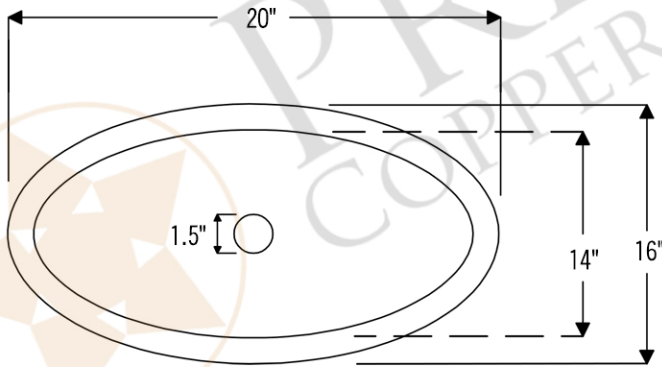

PACKAGE INCLUDES THE FOLLOWING ITEMS:

- * Master Bath Oval Under Counter Hammered Copper Sink / ORB Finish (Model# LO20FDB)
- * Widespread Bathroom Faucet / ORB Finish (Model# B-WS01ORB)
- * 1.5" Non-Overflow Pop-up Bathroom Sink Drain / ORB Finish (Model# D-208ORB)
- * Neutral Cure Copper Sink Installation Silicone (Model# C900-ORB)
- * Copper Sink Wax (Model# W900-WAX)

* ORB: Oil Rubbed Bronze

SINK DETAILS (Model# LO20FDB)

- * Master Bath Oval Under Counter Hammered Copper Sink
- * Color: Oil Rubbed Bronze
- * Outer Dimension: 20" x 16" x 7"
- * Inner Dimension: 18" x 14" x 7"
- * Drain Opening: 1.5" Non-Overflow
- * Material Gauge: (17 Gauge or .0450")
- * CODE / STANDARD COMPLIANCE: IAPMO / cUPC LISTED

* ORB: Oil Rubbed Bronze

FAUCET DETAILS (Model# B-WS01ORB)

- * Solid Brass Widespread Bathroom Faucet
- * Overall Height: 9" / Overall Width: 13.625"
- * Spout Reach: 6"
- * Valve Type: Drip Free Ceramic Disc
- * ASME A112.18.1/CSA B125.1, NSF/ANSI 61, California Lead Plumbing Law, ADA Compliant

DRAIN DETAILS (Model# D-208ORB)

- * 1.5" Non-Overflow Pop-up Bathroom Sink Drain
- * Design: Push Pop Top
- * Upper Flange Dimension: 2"
- * Material: Solid Brass

SILICONE DETAILS (Model# C900-ORB)

- * Neutral Cure Installation Silicone
- * Size: 4.7 OZ
- * Matches a Variety of Different Styled Sinks and Drains