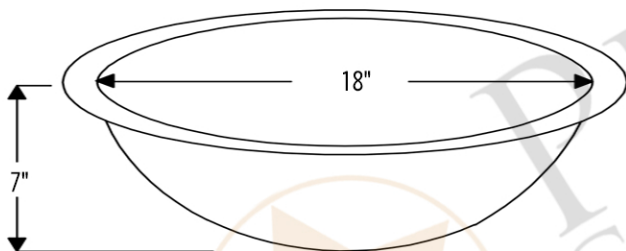

PACKAGE INCLUDES THE FOLLOWING ITEMS:

- * Master Bath Oval Under Counter Hammered Copper Sink / ORB Finish (Model# LO20FDB)
- * Widespread Bathroom Faucet / ORB Finish (Model# B-WS01ORB)
- * 1.5" Non-Overflow Pop-up Bathroom Sink Drain / ORB Finish (Model# D-208ORB)
- * Neutral Cure Copper Sink Installation Silicone (Model# C900-ORB)
- * Copper Sink Wax (Model# W900-WAX)

* ORB: Oil Rubbed Bronze

SINK DETAILS (Model# LO20FDB)

- * Master Bath Oval Under Counter Hammered Copper Sink
- * Color: Oil Rubbed Bronze
- * Outer Dimension: 20" x 16" x 7"
- * Inner Dimension: 18" x 14" x 7"
- * Drain Opening: 1.5" Non-Overflow
- * Material Gauge: (17 Gauge or .0450")
- * CODE / STANDARD COMPLIANCE: IAPMO / cUPC LISTED

* ORB: Oil Rubbed Bronze

FAUCET DETAILS (Model# B-WS01ORB)

- * Solid Brass Widespread Bathroom Faucet
- * Overall Height: 9" / Overall Width: 13.625"
- * Spout Reach: 6"
- * Valve Type: Drip Free Ceramic Disc
- * ASME A112.18.1/CSA B125.1, NSF/ANSI 61, California Lead Plumbing Law, ADA Compliant