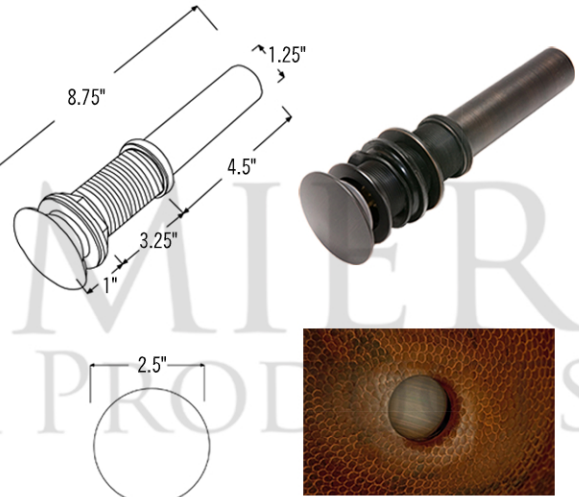

* ORB: Oil Rubbed Bronze

SINK DETAILS (Model# LO20FDB)

- * Master Bath Oval Under Counter Hammered Copper Sink
- * Color: Oil Rubbed Bronze
- * Outer Dimension: 20" x 16" x 7"
- * Inner Dimension: 18" x 14" x 7"
- * Drain Opening: 1.5" Non-Overflow
- * Material Gauge: (17 Gauge or .0450")
- * CODE / STANDARD COMPLIANCE: IAPMO / cUPC LISTED

DUE TO THE HAND CRAFTED NATURE OF THIS SINK, SMALL VARIANCES IN COLOR AND SIZE MAY OCCUR.
DO NOT MAKE ANY INSTALLATION CUTS UNTIL YOU RECEIVE YOUR ITEM(S).

PACKAGE INCLUDES THE FOLLOWING ITEMS:

- * Master Bath Oval Under Counter Hammered Copper Sink / ORB Finish (Model# LO20FDB)
- * Widespread Bathroom Faucet / ORB Finish (Model# B-WS01ORB)
- * 1.5" Non-Overflow Pop-up Bathroom Sink Drain / ORB Finish (Model# D-208ORB)
- * Neutral Cure Copper Sink Installation Silicone (Model# C900-ORB)
- * Copper Sink Wax (Model# W900-WAX)

* ORB: Oil Rubbed Bronze

FAUCET DETAILS (Model# B-WS01ORB)

- * Solid Brass Widespread Bathroom Faucet
- * Overall Height: 9" / Overall Width: 13.625"
- * Spout Reach: 6"
- * Valve Type: Drip Free Ceramic Disc
- * ASME A112.18.1/CSA B125.1, NSF/ANSI 61, California Lead Plumbing Law, ADA Compliant

DRAIN DETAILS (Model# D-208ORB)

- * 1.5" Non-Overflow Pop-up Bathroom Sink Drain
- * Design: Push Pop Top
- * Upper Flange Dimension: 2"
- * Material: Solid Brass

SILICONE DETAILS (Model# C900-ORB)

- * Neutral Cure Installation Silicone
- * Size: 4.7 OZ
- * Matches a Variety of Different Styled Sinks and Drains