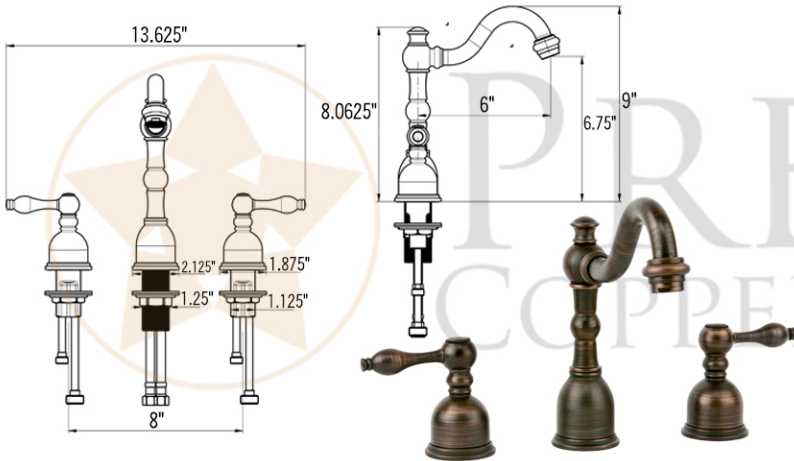

PACKAGE INCLUDES THE FOLLOWING ITEMS:

- * Master Bath Oval Under Counter Hammered Copper Sink / ORB Finish (Model# LO20FDB)
- * Widespread Bathroom Faucet / ORB Finish (Model# B-WS01ORB)
- * 1.5" Non-Overflow Pop-up Bathroom Sink Drain / ORB Finish (Model# D-208ORB)
- * Neutral Cure Copper Sink Installation Silicone (Model# C900-ORB)
- * Copper Sink Wax (Model# W900-WAX)

* ORB: Oil Rubbed Bronze

SINK DETAILS (Model# LO20FDB)

- * Master Bath Oval Under Counter Hammered Copper Sink
- * Color: Oil Rubbed Bronze
- * Outer Dimension: 20" x 16" x 7"
- * Inner Dimension: 18" x 14" x 7"
- * Drain Opening: 1.5" Non-Overflow
- * Material Gauge: (17 Gauge or .0450")
- * CODE / STANDARD COMPLIANCE: IAPMO / cUPC LISTED

DUE TO THE HAND CRAFTED NATURE OF THIS SINK, SMALL VARIANCES IN COLOR AND SIZE MAY OCCUR.
DO NOT MAKE ANY INSTALLATION CUTS UNTIL YOU RECEIVE YOUR ITEM(S).

PACKAGE INCLUDES THE FOLLOWING ITEMS:

- * Master Bath Oval Under Counter Hammered Copper Sink / ORB Finish (Model# LO20FDB)
- * Widespread Bathroom Faucet / ORB Finish (Model# B-WS01ORB)
- * 1.5" Non-Overflow Pop-up Bathroom Sink Drain / ORB Finish (Model# D-208ORB)
- * Neutral Cure Copper Sink Installation Silicone (Model# C900-ORB)
- * Copper Sink Wax (Model# W900-WAX)

* ORB: Oil Rubbed Bronze

FAUCET DETAILS (Model# B-WS01ORB)

- * Solid Brass Widespread Bathroom Faucet
- * Overall Height: 9" / Overall Width: 13.625"
- * Spout Reach: 6"
- * Valve Type: Drip Free Ceramic Disc
- * ASME A112.18.1/CSA B125.1, NSF/ANSI 61, California Lead Plumbing Law, ADA Compliant