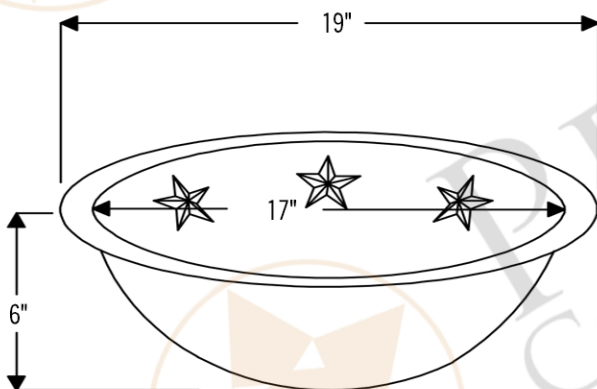

PACKAGE INCLUDES THE FOLLOWING ITEMS:

- * Oval Star Self Rimming Hammered Copper Sink / ORB Finish (Model# LO19RSTDB)
- * Widespread Bathroom Faucet / ORB Finish (Model# B-WS01ORB)
- * 1.5" Non-Overflow Pop-up Bathroom Sink Drain / ORB Finish (Model# D-208ORB)
- * Neutral Cure Copper Sink Installation Silicone (Model# C900-ORB)
- * Copper Sink Wax (Model# W900-WAX)

* ORB: Oil Rubbed Bronze

SINK DETAILS (Model# LO19RSTDB)

- * Oval Star Self Rimming Hammered Copper Sink
- * Color: Oil Rubbed Bronze
- * Outer Dimension: 19" x 14" x 6"
- * Inner Dimension: 17" x 12" x 6"
- * Drain Opening: 1.5" Non-Overflow
- * Material Gauge: (17 Gauge or .0450")
- * CODE / STANDARD COMPLIANCE: IAPMO / cUPC LISTED

* ORB: Oil Rubbed Bronze

FAUCET DETAILS (Model# B-WS01ORB)

- * Solid Brass Widespread Bathroom Faucet
- * Overall Height: 9" / Overall Width: 13.625"
- * Spout Reach: 6"
- * Valve Type: Drip Free Ceramic Disc
- * ASME A112.18.1/CSA B125.1, NSF/ANSI 61, California Lead Plumbing Law, ADA Compliant

DRAIN DETAILS (Model# D-208ORB)

- * 1.5" Non-Overflow Pop-up Bathroom Sink Drain
- * Design: Push Pop Top
- * Upper Flange Dimension: 2"
- * Material: Solid Brass

SILICONE DETAILS (Model# C900-ORB)

- * Neutral Cure Installation Silicone
- * Size: 4.7 OZ
- * Matches a Variety of Different Styled Sinks and Drains