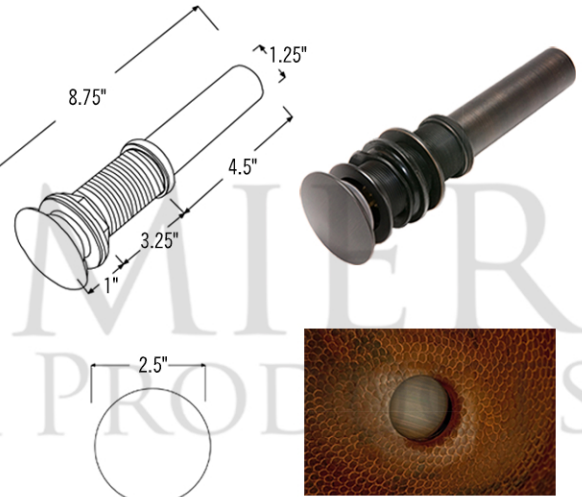

* ORB: Oil Rubbed Bronze

SINK DETAILS (Model# LO19RSTDB)

- * Oval Star Self Rimming Hammered Copper Sink
- * Color: Oil Rubbed Bronze
- * Outer Dimension: 19" x 14" x 6"
- * Inner Dimension: 17" x 12" x 6"
- * Drain Opening: 1.5" Non-Overflow
- * Material Gauge: (17 Gauge or .0450")
- * CODE / STANDARD COMPLIANCE: IAPMO / cUPC LISTED

DUE TO THE HAND CRAFTED NATURE OF THIS SINK, SMALL VARIANCES IN COLOR AND SIZE MAY OCCUR.
DO NOT MAKE ANY INSTALLATION CUTS UNTIL YOU RECEIVE YOUR ITEM(S).

PACKAGE INCLUDES THE FOLLOWING ITEMS:

- * Oval Star Self Rimming Hammered Copper Sink / ORB Finish (Model# LO19RSTDB)
- * Widespread Bathroom Faucet / ORB Finish (Model# B-WS01ORB)
- * 1.5" Non-Overflow Pop-up Bathroom Sink Drain / ORB Finish (Model# D-208ORB)
- * Neutral Cure Copper Sink Installation Silicone (Model# C900-ORB)
- * Copper Sink Wax (Model# W900-WAX)

* ORB: Oil Rubbed Bronze

FAUCET DETAILS (Model# B-WS01ORB)

- * Solid Brass Widespread Bathroom Faucet
- * Overall Height: 9" / Overall Width: 13.625"
- * Spout Reach: 6"
- * Valve Type: Drip Free Ceramic Disc
- * ASME A112.18.1/CSA B125.1, NSF/ANSI 61, California Lead Plumbing Law, ADA Compliant

DRAIN DETAILS (Model# D-208ORB)

- * 1.5" Non-Overflow Pop-up Bathroom Sink Drain
- * Design: Push Pop Top
- * Upper Flange Dimension: 2"
- * Material: Solid Brass

SILICONE DETAILS (Model# C900-ORB)

- * Neutral Cure Installation Silicone
- * Size: 4.7 OZ
- * Matches a Variety of Different Styled Sinks and Drains