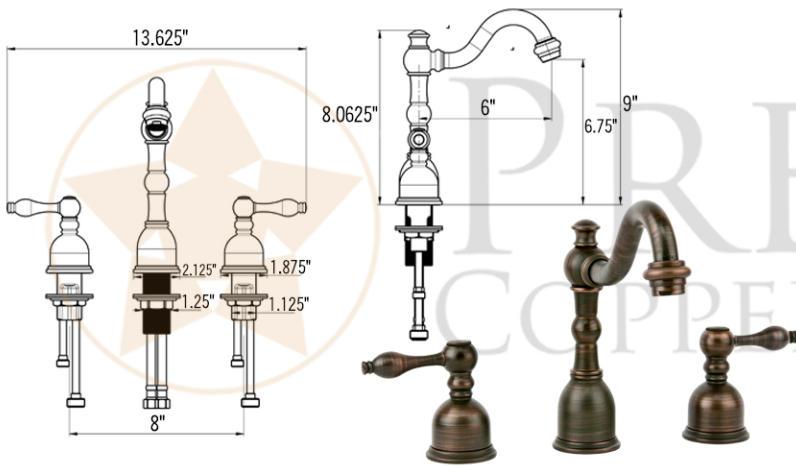

* ORB: Oil Rubbed Bronze

SINK DETAILS (Model# LO19RSTDB)

- * Oval Star Self Rimming Hammered Copper Sink
- * Color: Oil Rubbed Bronze
- * Outer Dimension: 19" x 14" x 6"
- * Inner Dimension: 17" x 12" x 6"
- * Drain Opening: 1.5" Non-Overflow
- * Material Gauge: (17 Gauge or .0450")
- * CODE / STANDARD COMPLIANCE: IAPMO / cUPC LISTED

DUE TO THE HAND CRAFTED NATURE OF THIS SINK, SMALL VARIANCES IN COLOR AND SIZE MAY OCCUR.
DO NOT MAKE ANY INSTALLATION CUTS UNTIL YOU RECEIVE YOUR ITEM(S).

PACKAGE INCLUDES THE FOLLOWING ITEMS:

- * Oval Star Self Rimming Hammered Copper Sink / ORB Finish (Model# LO19RSTDB)
- * Widespread Bathroom Faucet / ORB Finish (Model# B-WS01ORB)
- * 1.5" Non-Overflow Pop-up Bathroom Sink Drain / ORB Finish (Model# D-208ORB)
- * Neutral Cure Copper Sink Installation Silicone (Model# C900-ORB)
- * Copper Sink Wax (Model# W900-WAX)

* ORB: Oil Rubbed Bronze

FAUCET DETAILS (Model# B-WS01ORB)

- * Solid Brass Widespread Bathroom Faucet
- * Overall Height: 9" / Overall Width: 13.625"
- * Spout Reach: 6"
- * Valve Type: Drip Free Ceramic Disc
- * ASME A112.18.1/CSA B125.1, NSF/ANSI 61, California Lead Plumbing Law, ADA Compliant

DRAIN DETAILS (Model# D-208ORB)

- * 1.5" Non-Overflow Pop-up Bathroom Sink Drain
- * Design: Push Pop Top
- * Upper Flange Dimension: 2"
- * Material: Solid Brass

SILICONE DETAILS (Model# C900-ORB)

- * Neutral Cure Installation Silicone
- * Size: 4.7 OZ
- * Matches a Variety of Different Styled Sinks and Drains