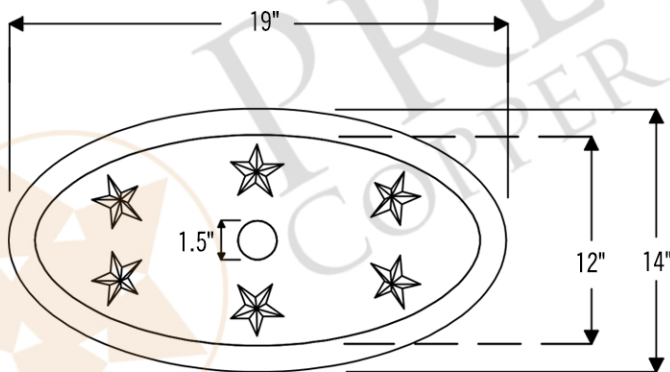

PACKAGE INCLUDES THE FOLLOWING ITEMS:

- * Oval Star Self Rimming Hammered Copper Sink / ORB Finish (Model# LO19RSTDB)
- * Widespread Bathroom Faucet / ORB Finish (Model# B-WS01ORB)
- * 1.5" Non-Overflow Pop-up Bathroom Sink Drain / ORB Finish (Model# D-208ORB)
- * Neutral Cure Copper Sink Installation Silicone (Model# C900-ORB)
- * Copper Sink Wax (Model# W900-WAX)

* ORB: Oil Rubbed Bronze

SINK DETAILS (Model# LO19RSTDB)

- * Oval Star Self Rimming Hammered Copper Sink
- * Color: Oil Rubbed Bronze
- * Outer Dimension: 19" x 14" x 6"
- * Inner Dimension: 17" x 12" x 6"
- * Drain Opening: 1.5" Non-Overflow
- * Material Gauge: (17 Gauge or .0450")
- * CODE / STANDARD COMPLIANCE: IAPMO / cUPC LISTED

* ORB: Oil Rubbed Bronze

FAUCET DETAILS (Model# B-WS01ORB)

- * Solid Brass Widespread Bathroom Faucet
- * Overall Height: 9" / Overall Width: 13.625"
- * Spout Reach: 6"
- * Valve Type: Drip Free Ceramic Disc
- * ASME A112.18.1/CSA B125.1, NSF/ANSI 61, California Lead Plumbing Law, ADA Compliant

DRAIN DETAILS (Model# D-208ORB)

- * 1.5" Non-Overflow Pop-up Bathroom Sink Drain
- * Design: Push Pop Top
- * Upper Flange Dimension: 2"
- * Material: Solid Brass

SILICONE DETAILS (Model# C900-ORB)

- * Neutral Cure Installation Silicone
- * Size: 4.7 OZ
- * Matches a Variety of Different Styled Sinks and Drains