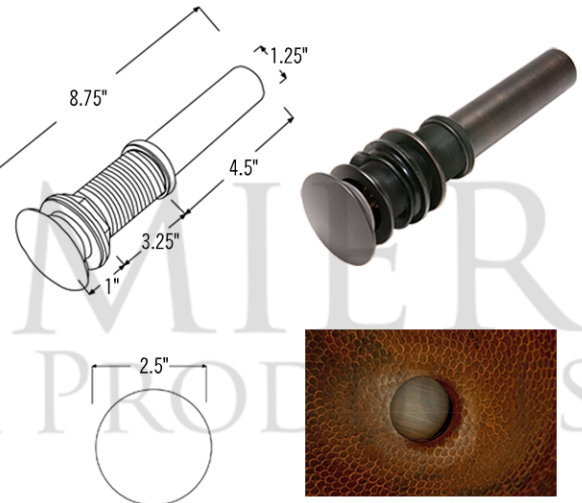

* ORB: Oil Rubbed Bronze

SINK DETAILS (Model# LO19RRDB)

- * Oval Roped Rim Self Rimming Hammered Copper Sink
- * Color: Oil Rubbed Bronze
- * Outer Dimension: 19" x 14" x 6"
- * Inner Dimension: 17" x 12" x 6"
- * Drain Opening: 1.5" Non-Overflow
- * Material Gauge: (17 Gauge or .0450")
- * CODE / STANDARD COMPLIANCE: IAPMO / cUPC LISTED

DUE TO THE HAND CRAFTED NATURE OF THIS SINK, SMALL VARIANCES IN COLOR AND SIZE MAY OCCUR.
DO NOT MAKE ANY INSTALLATION CUTS UNTIL YOU RECEIVE YOUR ITEM(S).

PACKAGE INCLUDES THE FOLLOWING ITEMS:

- * Oval Roped Rim Self Rimming Hammered Copper Sink / ORB Finish (Model# LO19RRDB)
- * Widespread Bathroom Faucet / ORB Finish (Model# B-WS01ORB)
- * 1.5" Non-Overflow Pop-up Bathroom Sink Drain / ORB Finish (Model# D-208ORB)
- * Neutral Cure Copper Sink Installation Silicone (Model# C900-ORB)
- * Copper Sink Wax (Model# W900-WAX)

* ORB: Oil Rubbed Bronze

FAUCET DETAILS (Model# B-WS01ORB)

- * Solid Brass Widespread Bathroom Faucet
- * Overall Height: 9" / Overall Width: 13.625"
- * Spout Reach: 6"
- * Valve Type: Drip Free Ceramic Disc
- * ASME A112.18.1/CSA B125.1, NSF/ANSI 61, California Lead Plumbing Law, ADA Compliant

DRAIN DETAILS (Model# D-208ORB)

- * 1.5" Non-Overflow Pop-up Bathroom Sink Drain
- * Design: Push Pop Top
- * Upper Flange Dimension: 2"
- * Material: Solid Brass

SILICONE DETAILS (Model# C900-ORB)

- * Neutral Cure Installation Silicone
- * Size: 4.7 OZ
- * Matches a Variety of Different Styled Sinks and Drains