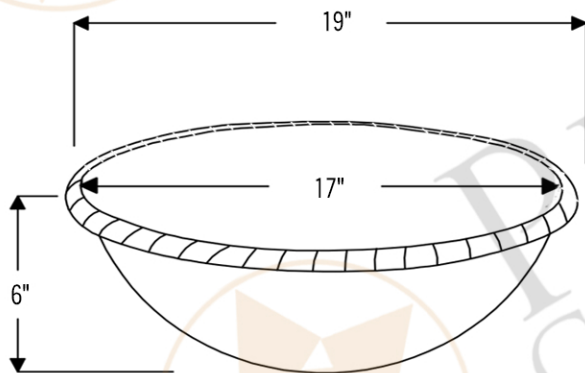

PACKAGE INCLUDES THE FOLLOWING ITEMS:

- * Oval Roped Rim Self Rimming Hammered Copper Sink / ORB Finish (Model# LO19RRDB)
- * Widespread Bathroom Faucet / ORB Finish (Model# B-WS01ORB)
- * 1.5" Non-Overflow Pop-up Bathroom Sink Drain / ORB Finish (Model# D-208ORB)
- * Neutral Cure Copper Sink Installation Silicone (Model# C900-ORB)
- * Copper Sink Wax (Model# W900-WAX)

* ORB: Oil Rubbed Bronze

SINK DETAILS (Model# LO19RRDB)

- * Oval Roped Rim Self Rimming Hammered Copper Sink
- * Color: Oil Rubbed Bronze
- * Outer Dimension: 19" x 14" x 6"
- * Inner Dimension: 17" x 12" x 6"
- * Drain Opening: 1.5" Non-Overflow
- * Material Gauge: (17 Gauge or .0450")
- * CODE / STANDARD COMPLIANCE: IAPMO / cUPC LISTED

* ORB: Oil Rubbed Bronze

FAUCET DETAILS (Model# B-WS01ORB)

- * Solid Brass Widespread Bathroom Faucet
- * Overall Height: 9" / Overall Width: 13.625"
- * Spout Reach: 6"
- * Valve Type: Drip Free Ceramic Disc
- * ASME A112.18.1/CSA B125.1, NSF/ANSI 61, California Lead Plumbing Law, ADA Compliant

DRAIN DETAILS (Model# D-208ORB)

- * 1.5" Non-Overflow Pop-up Bathroom Sink Drain
- * Design: Push Pop Top
- * Upper Flange Dimension: 2"
- * Material: Solid Brass

SILICONE DETAILS (Model# C900-ORB)

- * Neutral Cure Installation Silicone
- * Size: 4.7 OZ
- * Matches a Variety of Different Styled Sinks and Drains