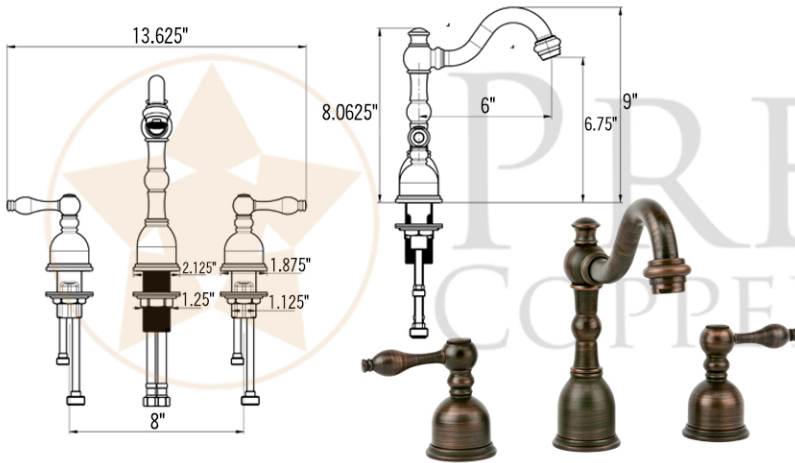

* ORB: Oil Rubbed Bronze

SINK DETAILS (Model# LO19RRDB)

- * Oval Roped Rim Self Rimming Hammered Copper Sink
- * Color: Oil Rubbed Bronze
- * Outer Dimension: 19" x 14" x 6"
- * Inner Dimension: 17" x 12" x 6"
- * Drain Opening: 1.5" Non-Overflow
- * Material Gauge: (17 Gauge or .0450")
- * CODE / STANDARD COMPLIANCE: IAPMO / cUPC LISTED

DUE TO THE HAND CRAFTED NATURE OF THIS SINK, SMALL VARIANCES IN COLOR AND SIZE MAY OCCUR.
DO NOT MAKE ANY INSTALLATION CUTS UNTIL YOU RECEIVE YOUR ITEM(S).

PACKAGE INCLUDES THE FOLLOWING ITEMS:

- * Oval Roped Rim Self Rimming Hammered Copper Sink / ORB Finish (Model# LO19RRDB)
- * Widespread Bathroom Faucet / ORB Finish (Model# B-WS01ORB)
- * 1.5" Non-Overflow Pop-up Bathroom Sink Drain / ORB Finish (Model# D-208ORB)
- * Neutral Cure Copper Sink Installation Silicone (Model# C900-ORB)
- * Copper Sink Wax (Model# W900-WAX)

* ORB: Oil Rubbed Bronze

FAUCET DETAILS (Model# B-WS01ORB)

- * Solid Brass Widespread Bathroom Faucet
- * Overall Height: 9" / Overall Width: 13.625"
- * Spout Reach: 6"
- * Valve Type: Drip Free Ceramic Disc
- * ASME A112.18.1/CSA B125.1, NSF/ANSI 61, California Lead Plumbing Law, ADA Compliant

DRAIN DETAILS (Model# D-208ORB)

- * 1.5" Non-Overflow Pop-up Bathroom Sink Drain
- * Design: Push Pop Top
- * Upper Flange Dimension: 2"
- * Material: Solid Brass

SILICONE DETAILS (Model# C900-ORB)

- * Neutral Cure Installation Silicone
- * Size: 4.7 OZ
- * Matches a Variety of Different Styled Sinks and Drains