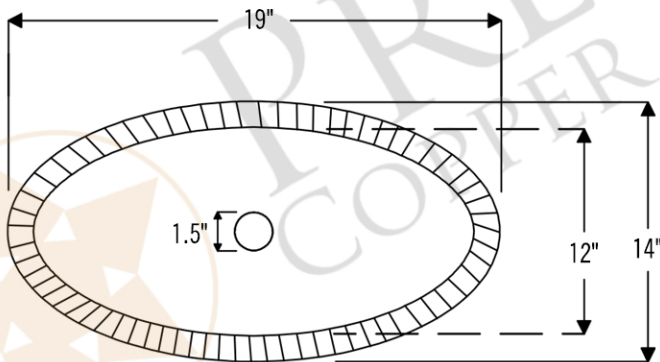

PACKAGE INCLUDES THE FOLLOWING ITEMS:

- * Oval Roped Rim Self Rimming Hammered Copper Sink / ORB Finish (Model# LO19RRDB)
- * Widespread Bathroom Faucet / ORB Finish (Model# B-WS01ORB)
- * 1.5" Non-Overflow Pop-up Bathroom Sink Drain / ORB Finish (Model# D-208ORB)
- * Neutral Cure Copper Sink Installation Silicone (Model# C900-ORB)
- * Copper Sink Wax (Model# W900-WAX)

* ORB: Oil Rubbed Bronze

SINK DETAILS (Model# LO19RRDB)

- * Oval Roped Rim Self Rimming Hammered Copper Sink
- * Color: Oil Rubbed Bronze
- * Outer Dimension: 19" x 14" x 6"
- * Inner Dimension: 17" x 12" x 6"
- * Drain Opening: 1.5" Non-Overflow
- * Material Gauge: (17 Gauge or .0450")
- * CODE / STANDARD COMPLIANCE: IAPMO / cUPC LISTED

* ORB: Oil Rubbed Bronze

FAUCET DETAILS (Model# B-WS01ORB)

- * Solid Brass Widespread Bathroom Faucet
- * Overall Height: 9" / Overall Width: 13.625"
- * Spout Reach: 6"
- * Valve Type: Drip Free Ceramic Disc
- * ASME A112.18.1/CSA B125.1, NSF/ANSI 61, California Lead Plumbing Law, ADA Compliant

DRAIN DETAILS (Model# D-208ORB)

- * 1.5" Non-Overflow Pop-up Bathroom Sink Drain
- * Design: Push Pop Top
- * Upper Flange Dimension: 2"
- * Material: Solid Brass

SILICONE DETAILS (Model# C900-ORB)

- * Neutral Cure Installation Silicone
- * Size: 4.7 OZ
- * Matches a Variety of Different Styled Sinks and Drains