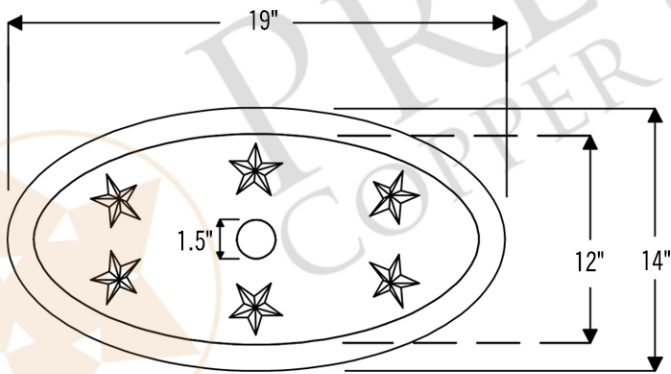

### **SINK DETAILS (Model# LO19FSTDB)**

- \* Oval Star Under Counter Hammered Copper Sink
- \* Color: Oil Rubbed Bronze
- \* Outer Dimension: 19" x 14" x 6"
- \* Inner Dimension: 17" x 12" x 6"
- \* Drain Opening: 1.5" Non-Overflow
- \* Material Gauge: (17 Gauge or .0450")
- \* CODE / STANDARD COMPLIANCE: IAPMO / cUPC LISTED

### FAUCET DETAILS (Model# B-WS01ORB)

- \* Solid Brass Widespread Bathroom Faucet
- \* Overall Height: 9" / Overall Width: 13.625"
- \* Spout Reach: 6"
- \* Valve Type: Drip Free Ceramic Disc
- \* ASME A112.18.1/CSA B125.1, NSF/ANSI 61, California Lead Plumbing Law, ADA Compliant

### SILICONE DETAILS (Model# C900-ORB)

- \* Neutral Cure Installation Silicone
- \* Size: 4.7 OZ
- \* Matches a Variety of Different Styled Sinks and Drains