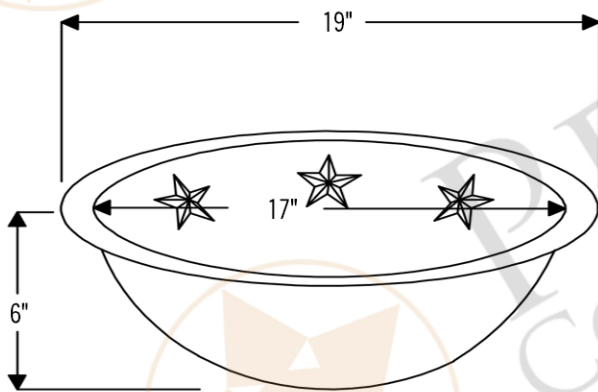

### **PACKAGE INCLUDES THE FOLLOWING ITEMS:**

- \* Oval Star Under Counter Hammered Copper Sink / ORB Finish (Model# LO19FSTDB)
- \* Widespread Bathroom Faucet / ORB Finish (Model# B-WS01ORB)
- \* 1.5" Non-Overflow Pop-up Bathroom Sink Drain / ORB Finish (Model# D-208ORB)
- \* Neutral Cure Copper Sink Installation Silicone (Model# C900-ORB)
- \* Copper Sink Wax (Model# W900-WAX)

### **SINK DETAILS (Model# LO19FSTDB)**

- \* Oval Star Under Counter Hammered Copper Sink
- \* Color: Oil Rubbed Bronze
- \* Outer Dimension: 19" x 14" x 6"
- \* Inner Dimension: 17" x 12" x 6"
- \* Drain Opening: 1.5" Non-Overflow
- \* Material Gauge: (17 Gauge or .0450")
- \* CODE / STANDARD COMPLIANCE: IAPMO / cUPC LISTED

### FAUCET DETAILS (Model# B-WS01ORB)

- \* Solid Brass Widespread Bathroom Faucet
- \* Overall Height: 9" / Overall Width: 13.625"
- \* Spout Reach: 6"
- \* Valve Type: Drip Free Ceramic Disc
- \* ASME A112.18.1/CSA B125.1, NSF/ANSI 61, California Lead Plumbing Law, ADA Compliant

### SILICONE DETAILS (Model# C900-ORB)

- \* Neutral Cure Installation Silicone
- \* Size: 4.7 OZ
- \* Matches a Variety of Different Styled Sinks and Drains