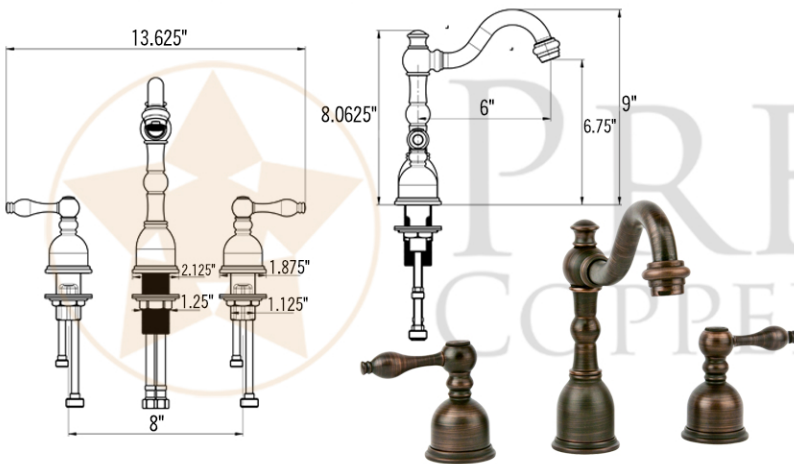

### **SINK DETAILS (Model# LO19FSTDB)**

- \* Oval Star Under Counter Hammered Copper Sink
- \* Color: Oil Rubbed Bronze
- \* Outer Dimension: 19" x 14" x 6"
- \* Inner Dimension: 17" x 12" x 6"
- \* Drain Opening: 1.5" Non-Overflow
- \* Material Gauge: (17 Gauge or .0450")
- \* CODE / STANDARD COMPLIANCE: IAPMO / cUPC LISTED

### PACKAGE INCLUDES THE FOLLOWING ITEMS:

- \* Oval Star Under Counter Hammered Copper Sink / ORB Finish (Model# LO19FSTDB)
- \* Widespread Bathroom Faucet / ORB Finish (Model# B-WS01ORB)
- \* 1.5" Non-Overflow Pop-up Bathroom Sink Drain / ORB Finish (Model# D-208ORB)
- \* Neutral Cure Copper Sink Installation Silicone (Model# C900-ORB)
- \* Copper Sink Wax (Model# W900-WAX)

### FAUCET DETAILS (Model# B-WS01ORB)

- \* Solid Brass Widespread Bathroom Faucet
- \* Overall Height: 9" / Overall Width: 13.625"
- \* Spout Reach: 6"
- \* Valve Type: Drip Free Ceramic Disc
- \* ASME A112.18.1/CSA B125.1, NSF/ANSI 61, California Lead Plumbing Law, ADA Compliant

### SILICONE DETAILS (Model# C900-ORB)

- \* Neutral Cure Installation Silicone
- \* Size: 4.7 OZ
- \* Matches a Variety of Different Styled Sinks and Drains