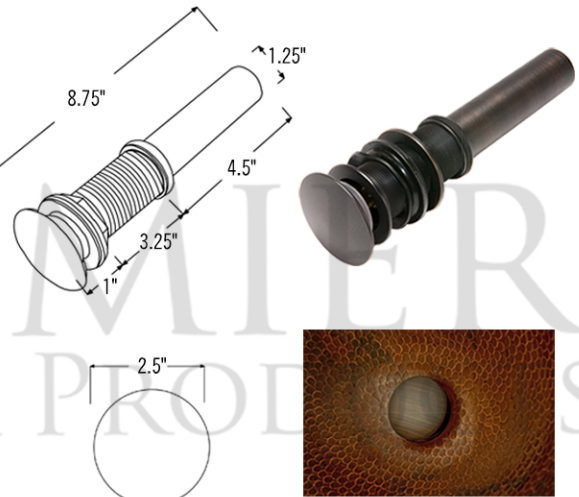

### **SINK DETAILS (Model# LO19FSTDB)**

- \* Oval Star Under Counter Hammered Copper Sink
- \* Color: Oil Rubbed Bronze
- \* Outer Dimension: 19" x 14" x 6"
- \* Inner Dimension: 17" x 12" x 6"
- \* Drain Opening: 1.5" Non-Overflow
- \* Material Gauge: (17 Gauge or .0450")
- \* CODE / STANDARD COMPLIANCE: IAPMO / cUPC LISTED

### PACKAGE INCLUDES THE FOLLOWING ITEMS:

- \* Oval Star Under Counter Hammered Copper Sink / ORB Finish (Model# LO19FSTDB)
- \* Widespread Bathroom Faucet / ORB Finish (Model# B-WS01ORB)
- \* 1.5" Non-Overflow Pop-up Bathroom Sink Drain / ORB Finish (Model# D-208ORB)
- \* Neutral Cure Copper Sink Installation Silicone (Model# C900-ORB)
- \* Copper Sink Wax (Model# W900-WAX)

### FAUCET DETAILS (Model# B-WS01ORB)

- \* Solid Brass Widespread Bathroom Faucet
- \* Overall Height: 9" / Overall Width: 13.625"
- \* Spout Reach: 6"
- \* Valve Type: Drip Free Ceramic Disc
- \* ASME A112.18.1/CSA B125.1, NSF/ANSI 61, California Lead Plumbing Law, ADA Compliant

### DRAIN DETAILS (Model# D-208ORB)

- \* 1.5" Non-Overflow Pop-up Bathroom Sink Drain
- \* Design: Push Pop Top
- \* Upper Flange Dimension: 2"
- \* Material: Solid Brass