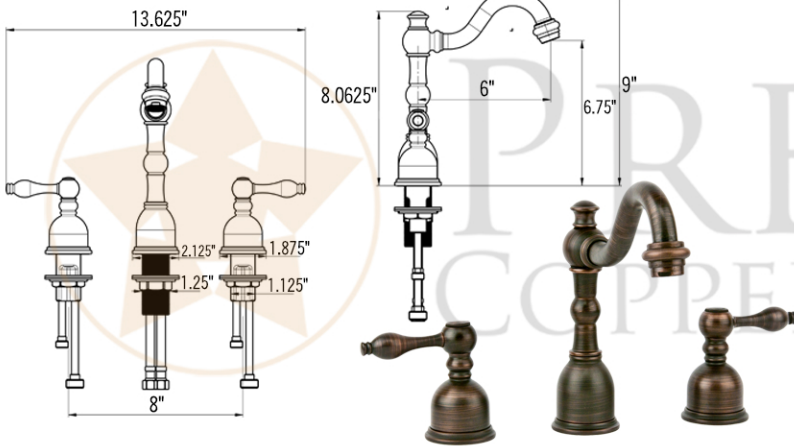

* ORB: Oil Rubbed Bronze

SINK DETAILS (Model# LO19FSBDB)

- * Oval Sunburst Under Counter Hammered Copper Sink
- * Color: Oil Rubbed Bronze
- * Outer Dimension: 19" x 14" x 6"
- * Inner Dimension: 17" x 12" x 6"
- * Drain Opening: 1.5" Non-Overflow
- * Material Gauge: (17 Gauge or .0450")
- * CODE / STANDARD COMPLIANCE: IAPMO / cUPC LISTED

DUE TO THE HAND CRAFTED NATURE OF THIS SINK, SMALL VARIANCES IN COLOR AND SIZE MAY OCCUR.
DO NOT MAKE ANY INSTALLATION CUTS UNTIL YOU RECEIVE YOUR ITEM(S).

PACKAGE INCLUDES THE FOLLOWING ITEMS:

- * Oval Sunburst Under Counter Hammered Copper Sink / ORB Finish (Model# LO19FSBDB)
- * Widespread Bathroom Faucet / ORB Finish (Model# B-WS01ORB)
- * 1.5" Non-Overflow Pop-up Bathroom Sink Drain / ORB Finish (Model# D-208ORB)
- * Neutral Cure Copper Sink Installation Silicone (Model# C900-ORB)
- * Copper Sink Wax (Model# W900-WAX)

* ORB: Oil Rubbed Bronze

FAUCET DETAILS (Model# B-WS01ORB)

- * Solid Brass Widespread Bathroom Faucet
- * Overall Height: 9" / Overall Width: 13.625"
- * Spout Reach: 6"
- * Valve Type: Drip Free Ceramic Disc
- * ASME A112.18.1/CSA B125.1, NSF/ANSI 61, California Lead Plumbing Law, ADA Compliant

DRAIN DETAILS (Model# D-208ORB)

- * 1.5" Non-Overflow Pop-up Bathroom Sink Drain
- * Design: Push Pop Top
- * Upper Flange Dimension: 2"
- * Material: Solid Brass

SILICONE DETAILS (Model# C900-ORB)

- * Neutral Cure Installation Silicone
- * Size: 4.7 OZ
- * Matches a Variety of Different Styled Sinks and Drains