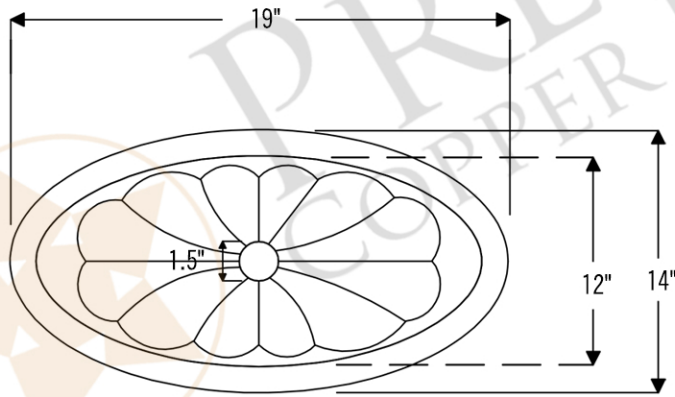

PACKAGE INCLUDES THE FOLLOWING ITEMS:

- * Oval Sunburst Under Counter Hammered Copper Sink / ORB Finish (Model# LO19FSBDB)
- * Widespread Bathroom Faucet / ORB Finish (Model# B-WS01ORB)
- * 1.5" Non-Overflow Pop-up Bathroom Sink Drain / ORB Finish (Model# D-208ORB)
- * Neutral Cure Copper Sink Installation Silicone (Model# C900-ORB)
- * Copper Sink Wax (Model# W900-WAX)

* ORB: Oil Rubbed Bronze

SINK DETAILS (Model# LO19FSBDB)

- * Oval Sunburst Under Counter Hammered Copper Sink
- * Color: Oil Rubbed Bronze
- * Outer Dimension: 19" x 14" x 6"
- * Inner Dimension: 17" x 12" x 6"
- * Drain Opening: 1.5" Non-Overflow
- * Material Gauge: (17 Gauge or .0450")
- * CODE / STANDARD COMPLIANCE: IAPMO / cUPC LISTED

* ORB: Oil Rubbed Bronze

FAUCET DETAILS (Model# B-WS01ORB)

- * Solid Brass Widespread Bathroom Faucet
- * Overall Height: 9" / Overall Width: 13.625"
- * Spout Reach: 6"
- * Valve Type: Drip Free Ceramic Disc
- * ASME A112.18.1/CSA B125.1, NSF/ANSI 61, California Lead Plumbing Law, ADA Compliant

DRAIN DETAILS (Model# D-208ORB)

- * 1.5" Non-Overflow Pop-up Bathroom Sink Drain
- * Design: Push Pop Top
- * Upper Flange Dimension: 2"
- * Material: Solid Brass

SILICONE DETAILS (Model# C900-ORB)

- * Neutral Cure Installation Silicone
- * Size: 4.7 OZ
- * Matches a Variety of Different Styled Sinks and Drains