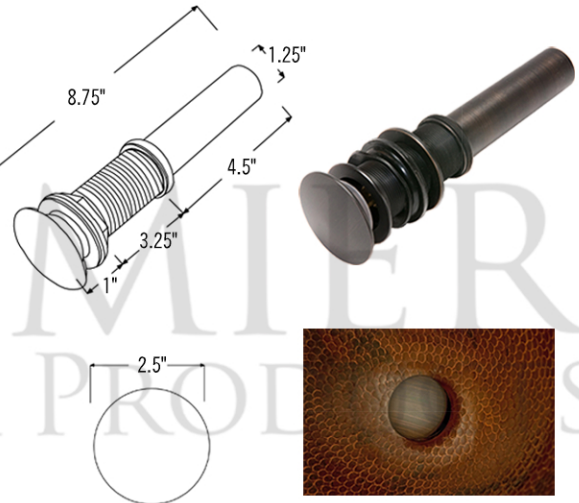

* ORB: Oil Rubbed Bronze

SINK DETAILS (Model# LO19FSBDB)

- * Oval Sunburst Under Counter Hammered Copper Sink
- * Color: Oil Rubbed Bronze
- * Outer Dimension: 19" x 14" x 6"
- * Inner Dimension: 17" x 12" x 6"
- * Drain Opening: 1.5" Non-Overflow
- * Material Gauge: (17 Gauge or .0450")
- * CODE / STANDARD COMPLIANCE: IAPMO / cUPC LISTED

DUE TO THE HAND CRAFTED NATURE OF THIS SINK, SMALL VARIANCES IN COLOR AND SIZE MAY OCCUR.
DO NOT MAKE ANY INSTALLATION CUTS UNTIL YOU RECEIVE YOUR ITEM(S).

PACKAGE INCLUDES THE FOLLOWING ITEMS:

- * Oval Sunburst Under Counter Hammered Copper Sink / ORB Finish (Model# LO19FSBDB)
- * Widespread Bathroom Faucet / ORB Finish (Model# B-WS01ORB)
- * 1.5" Non-Overflow Pop-up Bathroom Sink Drain / ORB Finish (Model# D-208ORB)
- * Neutral Cure Copper Sink Installation Silicone (Model# C900-ORB)
- * Copper Sink Wax (Model# W900-WAX)

* ORB: Oil Rubbed Bronze

FAUCET DETAILS (Model# B-WS01ORB)

- * Solid Brass Widespread Bathroom Faucet
- * Overall Height: 9" / Overall Width: 13.625"
- * Spout Reach: 6"
- * Valve Type: Drip Free Ceramic Disc
- * ASME A112.18.1/CSA B125.1, NSF/ANSI 61, California Lead Plumbing Law, ADA Compliant

DRAIN DETAILS (Model# D-208ORB)

- * 1.5" Non-Overflow Pop-up Bathroom Sink Drain
- * Design: Push Pop Top
- * Upper Flange Dimension: 2"
- * Material: Solid Brass

SILICONE DETAILS (Model# C900-ORB)

- * Neutral Cure Installation Silicone
- * Size: 4.7 OZ
- * Matches a Variety of Different Styled Sinks and Drains