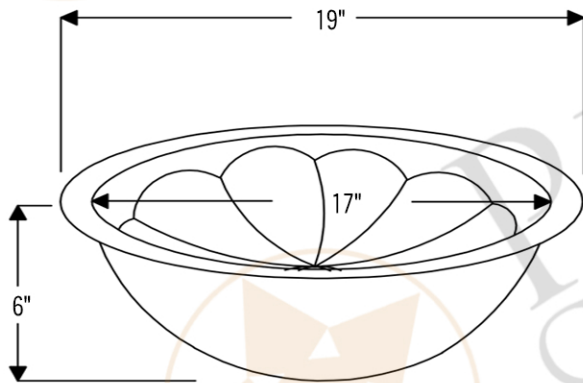

PACKAGE INCLUDES THE FOLLOWING ITEMS:

- * Oval Sunburst Under Counter Hammered Copper Sink / ORB Finish (Model# LO19FSBDB)
- * Widespread Bathroom Faucet / ORB Finish (Model# B-WS01ORB)
- * 1.5" Non-Overflow Pop-up Bathroom Sink Drain / ORB Finish (Model# D-208ORB)
- * Neutral Cure Copper Sink Installation Silicone (Model# C900-ORB)
- * Copper Sink Wax (Model# W900-WAX)

* ORB: Oil Rubbed Bronze

SINK DETAILS (Model# LO19FSBDB)

- * Oval Sunburst Under Counter Hammered Copper Sink
- * Color: Oil Rubbed Bronze
- * Outer Dimension: 19" x 14" x 6"
- * Inner Dimension: 17" x 12" x 6"
- * Drain Opening: 1.5" Non-Overflow
- * Material Gauge: (17 Gauge or .0450")
- * CODE / STANDARD COMPLIANCE: IAPMO / cUPC LISTED

* ORB: Oil Rubbed Bronze

FAUCET DETAILS (Model# B-WS01ORB)

- * Solid Brass Widespread Bathroom Faucet
- * Overall Height: 9" / Overall Width: 13.625"
- * Spout Reach: 6"
- * Valve Type: Drip Free Ceramic Disc
- * ASME A112.18.1/CSA B125.1, NSF/ANSI 61, California Lead Plumbing Law, ADA Compliant

DRAIN DETAILS (Model# D-208ORB)

- * 1.5" Non-Overflow Pop-up Bathroom Sink Drain
- * Design: Push Pop Top
- * Upper Flange Dimension: 2"
- * Material: Solid Brass

SILICONE DETAILS (Model# C900-ORB)

- * Neutral Cure Installation Silicone
- * Size: 4.7 OZ
- * Matches a Variety of Different Styled Sinks and Drains