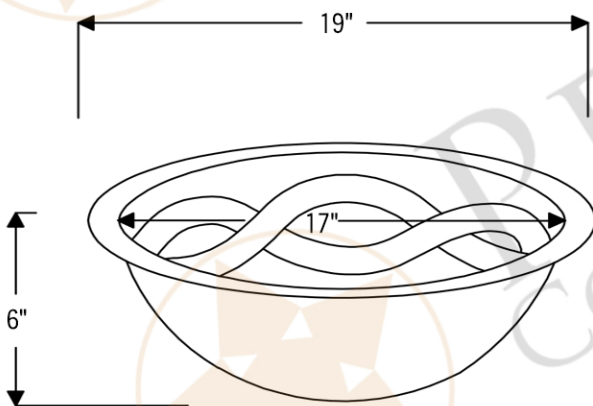

PACKAGE INCLUDES THE FOLLOWING ITEMS:

- * Oval Braid Under Counter Hammered Copper Sink / ORB Finish (Model# LO19FBDDDB)
- * Widespread Bathroom Faucet / ORB Finish (Model# B-WS01ORB)
- * 1.5" Non-Overflow Pop-up Bathroom Sink Drain / ORB Finish (Model# D-208ORB)
- * Neutral Cure Copper Sink Installation Silicone (Model# C900-ORB)
- * Copper Sink Wax (Model# W900-WAX)

* ORB: Oil Rubbed Bronze

SINK DETAILS (Model# LO19FBDDDB)

- * Oval Braid Under Counter Hammered Copper Sink
- * Color: Oil Rubbed Bronze
- * Outer Dimension: 19" x 14" x 6"
- * Inner Dimension: 17" x 12" x 6"
- * Drain Opening: 1.5" Non-Overflow
- * Material Gauge: (17 Gauge or .0450")
- * CODE / STANDARD COMPLIANCE: IAPMO / cUPC LISTED

* ORB: Oil Rubbed Bronze

FAUCET DETAILS (Model# B-WS01ORB)

- * Solid Brass Widespread Bathroom Faucet
- * Overall Height: 9" / Overall Width: 13.625"
- * Spout Reach: 6"
- * Valve Type: Drip Free Ceramic Disc
- * ASME A112.18.1/CSA B125.1, NSF/ANSI 61, California Lead Plumbing Law, ADA Compliant

DRAIN DETAILS (Model# D-208ORB)

- * 1.5" Non-Overflow Pop-up Bathroom Sink Drain
- * Design: Push Pop Top
- * Upper Flange Dimension: 2"
- * Material: Solid Brass

SILICONE DETAILS (Model# C900-ORB)

- * Neutral Cure Installation Silicone
- * Size: 4.7 OZ
- * Matches a Variety of Different Styled Sinks and Drains