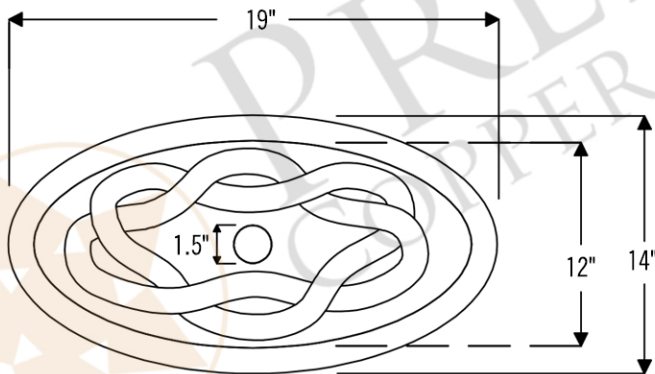

PACKAGE INCLUDES THE FOLLOWING ITEMS:

- * Oval Braid Under Counter Hammered Copper Sink / ORB Finish (Model# LO19FBDDDB)
- * Widespread Bathroom Faucet / ORB Finish (Model# B-WS01ORB)
- * 1.5" Non-Overflow Pop-up Bathroom Sink Drain / ORB Finish (Model# D-208ORB)
- * Neutral Cure Copper Sink Installation Silicone (Model# C900-ORB)
- * Copper Sink Wax (Model# W900-WAX)

* ORB: Oil Rubbed Bronze

SINK DETAILS (Model# LO19FBDDDB)

- * Oval Braid Under Counter Hammered Copper Sink
- * Color: Oil Rubbed Bronze
- * Outer Dimension: 19" x 14" x 6"
- * Inner Dimension: 17" x 12" x 6"
- * Drain Opening: 1.5" Non-Overflow
- * Material Gauge: (17 Gauge or .0450")
- * CODE / STANDARD COMPLIANCE: IAPMO / cUPC LISTED

* ORB: Oil Rubbed Bronze

FAUCET DETAILS (Model# B-WS01ORB)

- * Solid Brass Widespread Bathroom Faucet
- * Overall Height: 9" / Overall Width: 13.625"
- * Spout Reach: 6"
- * Valve Type: Drip Free Ceramic Disc
- * ASME A112.18.1/CSA B125.1, NSF/ANSI 61, California Lead Plumbing Law, ADA Compliant

DRAIN DETAILS (Model# D-208ORB)

- * 1.5" Non-Overflow Pop-up Bathroom Sink Drain
- * Design: Push Pop Top
- * Upper Flange Dimension: 2"
- * Material: Solid Brass

SILICONE DETAILS (Model# C900-ORB)

- * Neutral Cure Installation Silicone
- * Size: 4.7 OZ
- * Matches a Variety of Different Styled Sinks and Drains