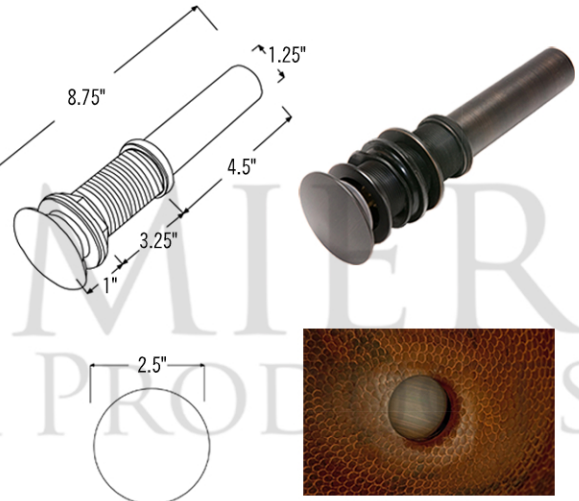

* ORB: Oil Rubbed Bronze

SINK DETAILS (Model# LO19FBDDDB)

- * Oval Braid Under Counter Hammered Copper Sink
- * Color: Oil Rubbed Bronze
- * Outer Dimension: 19" x 14" x 6"
- * Inner Dimension: 17" x 12" x 6"
- * Drain Opening: 1.5" Non-Overflow
- * Material Gauge: (17 Gauge or .0450")
- * CODE / STANDARD COMPLIANCE: IAPMO / cUPC LISTED

DUE TO THE HAND CRAFTED NATURE OF THIS SINK, SMALL VARIANCES IN COLOR AND SIZE MAY OCCUR.
DO NOT MAKE ANY INSTALLATION CUTS UNTIL YOU RECEIVE YOUR ITEM(S).

PACKAGE INCLUDES THE FOLLOWING ITEMS:

- * Oval Braid Under Counter Hammered Copper Sink / ORB Finish (Model# LO19FBDDDB)
- * Widespread Bathroom Faucet / ORB Finish (Model# B-WS01ORB)
- * 1.5" Non-Overflow Pop-up Bathroom Sink Drain / ORB Finish (Model# D-208ORB)
- * Neutral Cure Copper Sink Installation Silicone (Model# C900-ORB)
- * Copper Sink Wax (Model# W900-WAX)

* ORB: Oil Rubbed Bronze

FAUCET DETAILS (Model# B-WS01ORB)

- * Solid Brass Widespread Bathroom Faucet
- * Overall Height: 9" / Overall Width: 13.625"
- * Spout Reach: 6"
- * Valve Type: Drip Free Ceramic Disc
- * ASME A112.18.1/CSA B125.1, NSF/ANSI 61, California Lead Plumbing Law, ADA Compliant

DRAIN DETAILS (Model# D-208ORB)

- * 1.5" Non-Overflow Pop-up Bathroom Sink Drain
- * Design: Push Pop Top
- * Upper Flange Dimension: 2"
- * Material: Solid Brass

SILICONE DETAILS (Model# C900-ORB)

- * Neutral Cure Installation Silicone
- * Size: 4.7 OZ
- * Matches a Variety of Different Styled Sinks and Drains