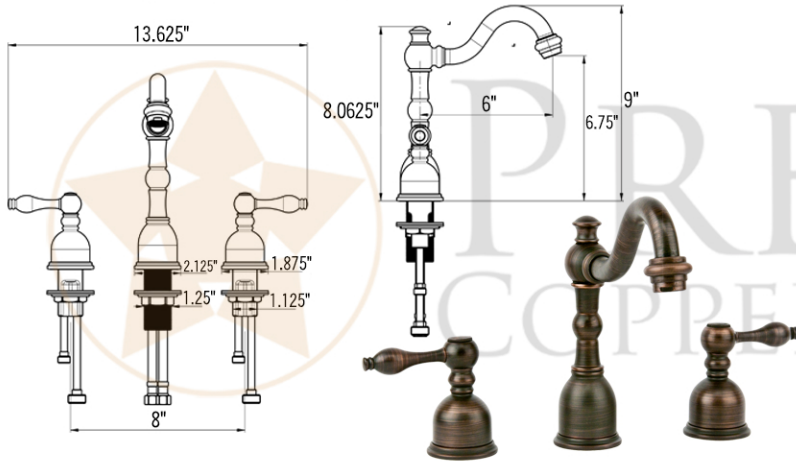

* ORB: Oil Rubbed Bronze

SINK DETAILS (Model# LO19FBDDDB)

- * Oval Braid Under Counter Hammered Copper Sink
- * Color: Oil Rubbed Bronze
- * Outer Dimension: 19" x 14" x 6"
- * Inner Dimension: 17" x 12" x 6"
- * Drain Opening: 1.5" Non-Overflow
- * Material Gauge: (17 Gauge or .0450")
- * CODE / STANDARD COMPLIANCE: IAPMO / cUPC LISTED

DUE TO THE HAND CRAFTED NATURE OF THIS SINK, SMALL VARIANCES IN COLOR AND SIZE MAY OCCUR.
DO NOT MAKE ANY INSTALLATION CUTS UNTIL YOU RECEIVE YOUR ITEM(S).

PACKAGE INCLUDES THE FOLLOWING ITEMS:

- * Oval Braid Under Counter Hammered Copper Sink / ORB Finish (Model# LO19FBDDDB)
- * Widespread Bathroom Faucet / ORB Finish (Model# B-WS01ORB)
- * 1.5" Non-Overflow Pop-up Bathroom Sink Drain / ORB Finish (Model# D-208ORB)
- * Neutral Cure Copper Sink Installation Silicone (Model# C900-ORB)
- * Copper Sink Wax (Model# W900-WAX)

* ORB: Oil Rubbed Bronze

FAUCET DETAILS (Model# B-WS01ORB)

- * Solid Brass Widespread Bathroom Faucet
- * Overall Height: 9" / Overall Width: 13.625"
- * Spout Reach: 6"
- * Valve Type: Drip Free Ceramic Disc
- * ASME A112.18.1/CSA B125.1, NSF/ANSI 61, California Lead Plumbing Law, ADA Compliant

DRAIN DETAILS (Model# D-208ORB)

- * 1.5" Non-Overflow Pop-up Bathroom Sink Drain
- * Design: Push Pop Top
- * Upper Flange Dimension: 2"
- * Material: Solid Brass

SILICONE DETAILS (Model# C900-ORB)

- * Neutral Cure Installation Silicone
- * Size: 4.7 OZ
- * Matches a Variety of Different Styled Sinks and Drains