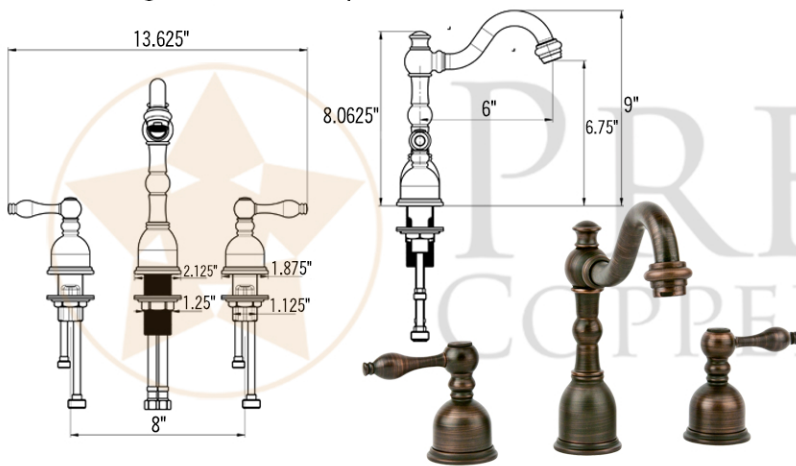

### **PACKAGE INCLUDES THE FOLLOWING ITEMS:**

- \* Wide Rim Oval Self Rimming Hammered Copper Sink with 1.5" Rim / ORB Finish (Model# LO18RDB)
- \* Widespread Bathroom Faucet / ORB Finish (Model# B-WS01ORB)
- \* 1.5" Non-Overflow Pop-up Bathroom Sink Drain / ORB Finish (Model# D-208ORB)
- \* Neutral Cure Copper Sink Installation Silicone (Model# C900-ORB)
- \* Copper Sink Wax (Model# W900-WAX)

### **SINK DETAILS (Model# LO18RDB)**

- \* Oval Self Rimming Hammered Copper Sink with 1.5" Rim
- \* Color: Oil Rubbed Bronze
- \* Outer Dimension: 18" x 15" x 5"
- \* Inner Dimension: 15" x 12" x 5"
- \* Drain Opening: 1.5" Non-Overflow
- \* Material Gauge: (17 Gauge or .0450")
- \* CODE / STANDARD COMPLIANCE: IAPMO / cUPC LISTED

### **PACKAGE INCLUDES THE FOLLOWING ITEMS:**

- \* Wide Rim Oval Self Rimming Hammered Copper Sink / ORB Finish (Model# LO18RDB)
- \* Widespread Bathroom Faucet / ORB Finish (Model# B-WS01ORB)
- \* 1.5" Non-Overflow Pop-up Bathroom Sink Drain / ORB Finish (Model# D-208ORB)
- \* Neutral Cure Copper Sink Installation Silicone (Model# C900-ORB)
- \* Copper Sink Wax (Model# W900-WAX)

### **FAUCET DETAILS (Model# B-WS01ORB)**

- \* Solid Brass Widespread Bathroom Faucet
- \* Overall Height: 9" / Overall Width: 13.625"
- \* Spout Reach: 6"
- \* Valve Type: Drip Free Ceramic Disc
- \* ASME A112.18.1/CSA B125.1, NSF/ANSI 61, California Lead Plumbing Law, ADA Compliant