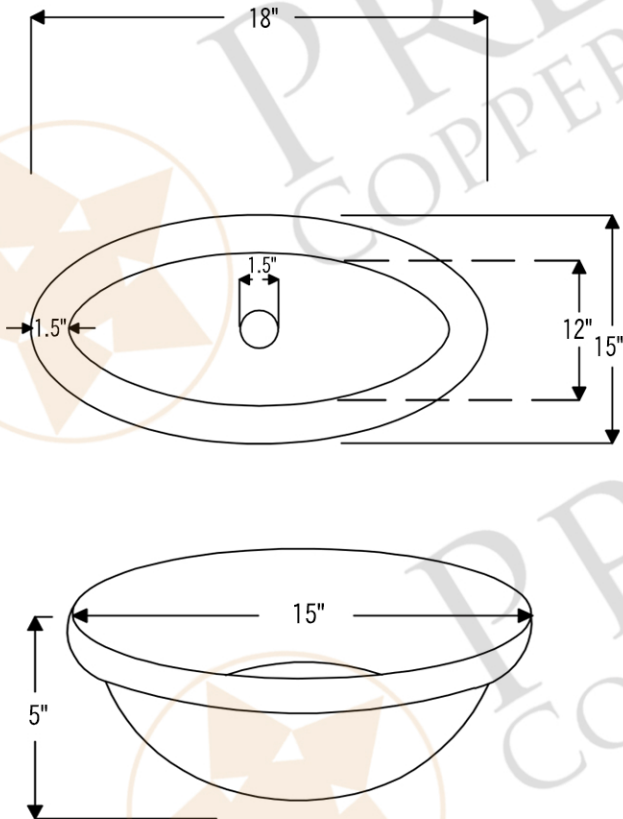

### **PACKAGE INCLUDES THE FOLLOWING ITEMS:**

- \* Wide Rim Oval Self Rimming Hammered Copper Sink with 1.5" Rim / ORB Finish (Model# LO18RDB)
- \* Widespread Bathroom Faucet / ORB Finish (Model# B-WS01ORB)
- \* 1.5" Non-Overflow Pop-up Bathroom Sink Drain / ORB Finish (Model# D-208ORB)
- \* Neutral Cure Copper Sink Installation Silicone (Model# C900-ORB)
- \* Copper Sink Wax (Model# W900-WAX)

### **SINK DETAILS (Model# LO18RDB)**

- \* Oval Self Rimming Hammered Copper Sink with 1.5" Rim
- \* Color: Oil Rubbed Bronze
- \* Outer Dimension: 18" x 15" x 5"
- \* Inner Dimension: 15" x 12" x 5"
- \* Drain Opening: 1.5" Non-Overflow
- \* Material Gauge: (17 Gauge or .0450")
- \* CODE / STANDARD COMPLIANCE: IAPMO / cUPC LISTED

### **FAUCET DETAILS (Model# B-WS01ORB)**

- \* Solid Brass Widespread Bathroom Faucet
- \* Overall Height: 9" / Overall Width: 13.625"
- \* Spout Reach: 6"
- \* Valve Type: Drip Free Ceramic Disc
- \* ASME A112.18.1/CSA B125.1, NSF/ANSI 61, California Lead Plumbing Law, ADA Compliant

### **DRAIN DETAILS (Model# D-208ORB)**

- \* 1.5" Non-Overflow Pop-up Bathroom Sink Drain
- \* Design: Push Pop Top
- \* Upper Flange Dimension: 2"
- \* Material: Solid Brass