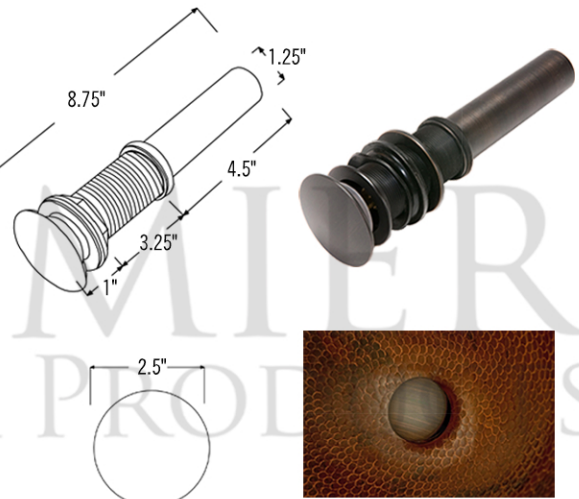

DRAIN DETAILS (Model# D-208ORB)

- 1.5" Non-Overflow Pop-up Bathroom Sink Drain
- Design: Push Pop Top
- Upper Flange Dimension: 2"
- Material: Solid Brass