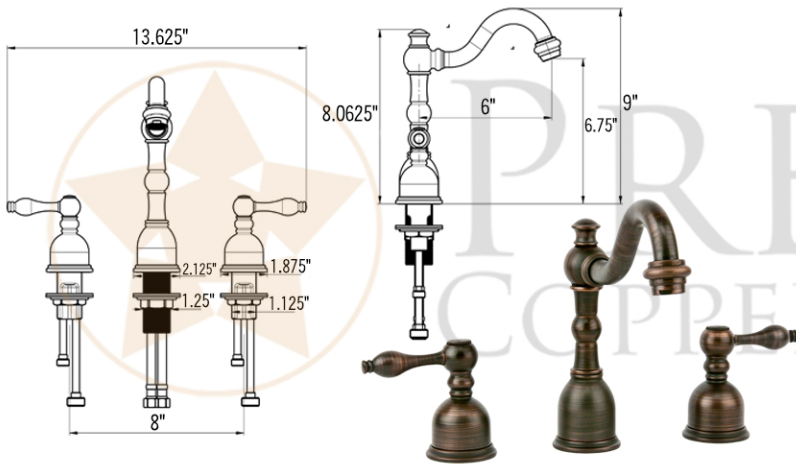

* ORB: Oil Rubbed Bronze

SINK DETAILS (Model# LO17FDB)

- * Small Oval Under Counter Hammered Copper Sink
- * Color: Oil Rubbed Bronze
- * Outer Dimension: 17" x 13" x 5"
- * Inner Dimension: 15" x 11" x 5"
- * Drain Opening: 1.5" Non-Overflow
- * Material Gauge: (17 Gauge or .0450")
- * CODE / STANDARD COMPLIANCE: IAPMO / cUPC LISTED

DUE TO THE HAND CRAFTED NATURE OF THIS SINK, SMALL VARIANCES IN COLOR AND SIZE MAY OCCUR.
DO NOT MAKE ANY INSTALLATION CUTS UNTIL YOU RECEIVE YOUR ITEM(S).

PACKAGE INCLUDES THE FOLLOWING ITEMS:

- * Small Oval Under Counter Hammered Copper Sink / ORB Finish (Model# LO17FDB)
- * Widespread Bathroom Faucet / ORB Finish (Model# B-WS01ORB)
- * 1.5" Non-Overflow Pop-up Bathroom Sink Drain / ORB Finish (Model# D-208ORB)
- * Neutral Cure Copper Sink Installation Silicone (Model# C900-ORB)
- * Copper Sink Wax (Model# W900-WAX)

* ORB: Oil Rubbed Bronze

FAUCET DETAILS (Model# B-WS01ORB)

- * Solid Brass Widespread Bathroom Faucet
- * Overall Height: 9" / Overall Width: 13.625"
- * Spout Reach: 6"
- * Valve Type: Drip Free Ceramic Disc
- * ASME A112.18.1/CSA B125.1, NSF/ANSI 61, California Lead Plumbing Law, ADA Compliant

DRAIN DETAILS (Model# D-208ORB)

- * 1.5" Non-Overflow Pop-up Bathroom Sink Drain
- * Design: Push Pop Top
- * Upper Flange Dimension: 2"
- * Material: Solid Brass

SILICONE DETAILS (Model# C900-ORB)

- * Neutral Cure Installation Silicone
- * Size: 4.7 OZ
- * Matches a Variety of Different Styled Sinks and Drains