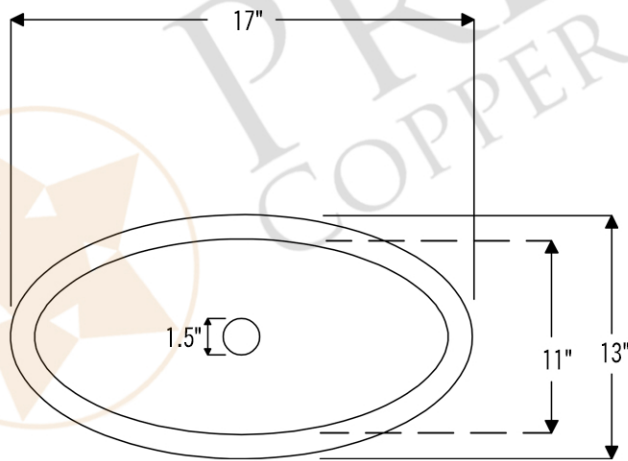

PACKAGE INCLUDES THE FOLLOWING ITEMS:

- * Small Oval Under Counter Hammered Copper Sink / ORB Finish (Model# LO17FDB)
- * Widespread Bathroom Faucet / ORB Finish (Model# B-WS01ORB)
- * 1.5" Non-Overflow Pop-up Bathroom Sink Drain / ORB Finish (Model# D-208ORB)
- * Neutral Cure Copper Sink Installation Silicone (Model# C900-ORB)
- * Copper Sink Wax (Model# W900-WAX)

* ORB: Oil Rubbed Bronze

SINK DETAILS (Model# LO17FDB)

- * Small Oval Under Counter Hammered Copper Sink
- * Color: Oil Rubbed Bronze
- * Outer Dimension: 17" x 13" x 5"
- * Inner Dimension: 15" x 11" x 5"
- * Drain Opening: 1.5" Non-Overflow
- * Material Gauge: (17 Gauge or .0450")
- * CODE / STANDARD COMPLIANCE: IAPMO / cUPC LISTED

* ORB: Oil Rubbed Bronze

FAUCET DETAILS (Model# B-WS01ORB)

- * Solid Brass Widespread Bathroom Faucet
- * Overall Height: 9" / Overall Width: 13.625"
- * Spout Reach: 6"
- * Valve Type: Drip Free Ceramic Disc
- * ASME A112.18.1/CSA B125.1, NSF/ANSI 61, California Lead Plumbing Law, ADA Compliant

DRAIN DETAILS (Model# D-208ORB)

- * 1.5" Non-Overflow Pop-up Bathroom Sink Drain
- * Design: Push Pop Top
- * Upper Flange Dimension: 2"
- * Material: Solid Brass

SILICONE DETAILS (Model# C900-ORB)

- * Neutral Cure Installation Silicone
- * Size: 4.7 OZ
- * Matches a Variety of Different Styled Sinks and Drains