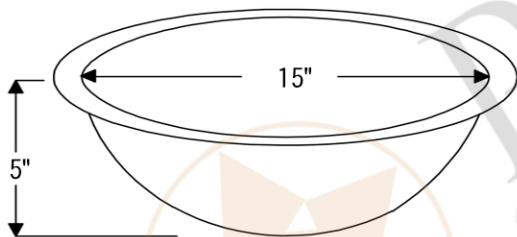

PACKAGE INCLUDES THE FOLLOWING ITEMS:

- * Small Oval Under Counter Hammered Copper Sink / ORB Finish (Model# LO17FDB)
- * Widespread Bathroom Faucet / ORB Finish (Model# B-WS01ORB)
- * 1.5" Non-Overflow Pop-up Bathroom Sink Drain / ORB Finish (Model# D-208ORB)
- * Neutral Cure Copper Sink Installation Silicone (Model# C900-ORB)
- * Copper Sink Wax (Model# W900-WAX)

* ORB: Oil Rubbed Bronze

SINK DETAILS (Model# LO17FDB)

- * Small Oval Under Counter Hammered Copper Sink
- * Color: Oil Rubbed Bronze
- * Outer Dimension: 17" x 13" x 5"
- * Inner Dimension: 15" x 11" x 5"
- * Drain Opening: 1.5" Non-Overflow
- * Material Gauge: (17 Gauge or .0450")
- * CODE / STANDARD COMPLIANCE: IAPMO / cUPC LISTED

* ORB: Oil Rubbed Bronze

FAUCET DETAILS (Model# B-WS01ORB)

- * Solid Brass Widespread Bathroom Faucet
- * Overall Height: 9" / Overall Width: 13.625"
- * Spout Reach: 6"
- * Valve Type: Drip Free Ceramic Disc
- * ASME A112.18.1/CSA B125.1, NSF/ANSI 61, California Lead Plumbing Law, ADA Compliant