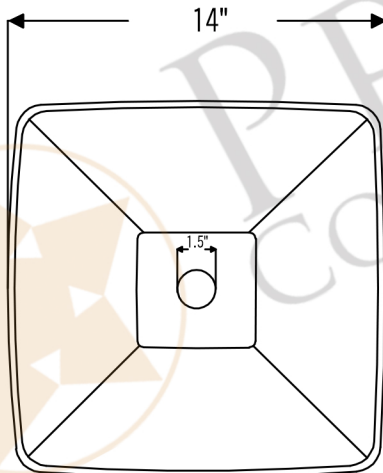

PACKAGE INCLUDES THE FOLLOWING ITEMS:

- * Square Vessel Hammered Copper Sink / ORB Finish (Model# VSQ14BDB)
- * Single Handle Bathroom Vessel Faucet / ORB Finish (Model# B-VF01ORB)
- * 1.5" Non-Overflow Pop-up Bathroom Sink Drain / ORB Finish (Model# D-208ORB)
- * Neutral Cure Copper Sink Installation Silicone (Model# C900-ORB)
- * Copper Sink Wax (Model# W900-WAX)

* ORB: Oil Rubbed Bronze

SINK DETAILS (Model# VSQ14BDB)

- * Square Vessel Hammered Copper Sink
- * Outer Dimension: 14.5" x 14.5" x 5"
- * Inner Dimension: 14.5" x 14.5" x 5"
- * Drain Opening: 1.5" Non-Overflow
- * Color: Oil Rubbed Bronze
- * CODE / STANDARD COMPLIANCE: IAPMO / cUPC LISTED

* ORB: Oil Rubbed Bronze

FAUCET DETAILS (Model# B-VF01ORB)

- * Single Handle Bathroom Vessel Faucet
- * Color: Oil Rubbed Bronze
- * Solid Brass Construction
- * Ceramic Disc Cartridges
- * Overall Height: 14.75"
- * ASME A112.18.1/CSA B125.1, NSF/ANSI 61, California Lead Plumbing Law, ADA Compliant

DRAIN DETAILS (Model# D-208ORB)

- * 1.5" Non-Overflow Pop-up Bathroom Sink Drain
- * Design: Push Pop Top
- * Upper Flange Dimension: 2"
- * Material: Solid Brass

SILICONE DETAILS (Model# C900-ORB)

- * Neutral Cure Installation Silicone
- * Color: Oil Rubbed Bronze
- * Size: 4.7 OZ
- * Matches a Variety of Different Styled Sinks and Drains