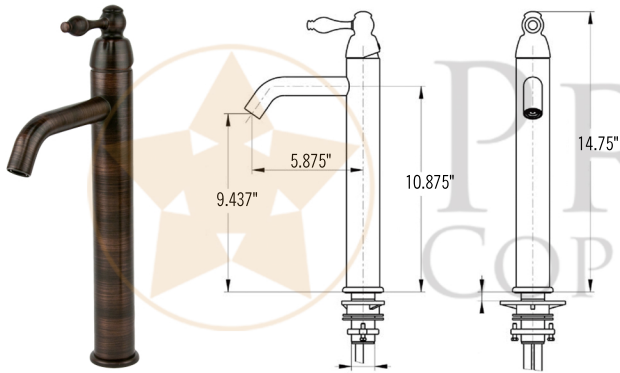

PACKAGE INCLUDES THE FOLLOWING ITEMS:

- * Square Vessel Hammered Copper Sink / ORB Finish (Model# VSQ14BDB)
- * Single Handle Bathroom Vessel Faucet / ORB Finish (Model# B-VF01ORB)
- * 1.5" Non-Overflow Pop-up Bathroom Sink Drain / ORB Finish (Model# D-208ORB)
- * Neutral Cure Copper Sink Installation Silicone (Model# C900-ORB)
- * Copper Sink Wax (Model# W900-WAX)

* ORB: Oil Rubbed Bronze

SINK DETAILS (Model# VSQ14BDB)

- * Square Vessel Hammered Copper Sink
- * Outer Dimension: 14.5" x 14.5" x 5"
- * Inner Dimension: 14.5" x 14.5" x 5"
- * Drain Opening: 1.5" Non-Overflow
- * Color: Oil Rubbed Bronze
- * CODE / STANDARD COMPLIANCE: IAPMO / cUPC LISTED

PACKAGE INCLUDES THE FOLLOWING ITEMS:

- * Square Vessel Hammered Copper Sink / ORB Finish (Model# VS1Q14BDB)
- * Single Handle Bathroom Vessel Faucet / ORB Finish (Model# B-VF01ORB)
- * 1.5" Non-Overflow Pop-up Bathroom Sink Drain / ORB Finish (Model# D-208ORB)
- * Neutral Cure Copper Sink Installation Silicone (Model# C900-ORB)
- * Copper Sink Wax (Model# W900-WAX)

* ORB: Oil Rubbed Bronze

FAUCET DETAILS (Model# B-VF01ORB)

- * Single Handle Bathroom Vessel Faucet
- * Color: Oil Rubbed Bronze
- * Solid Brass Construction
- * Ceramic Disc Cartridges
- * Overall Height: 14.75"
- * ASME A112.18.1/CSA B125.1, NSF/ANSI 61, California Lead Plumbing Law, ADA Compliant