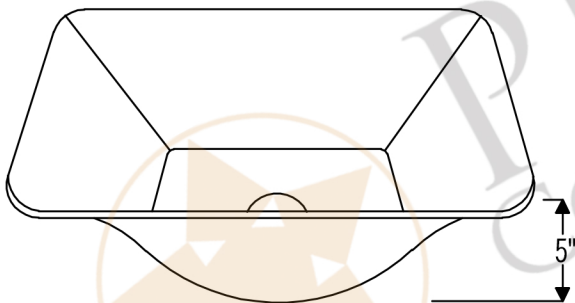

PACKAGE INCLUDES THE FOLLOWING ITEMS:

- * Square Vessel Hammered Copper Sink / ORB Finish (Model# VSQ14BDB)
- * Single Handle Bathroom Vessel Faucet / ORB Finish (Model# B-VF01ORB)
- * 1.5" Non-Overflow Pop-up Bathroom Sink Drain / ORB Finish (Model# D-208ORB)
- * Neutral Cure Copper Sink Installation Silicone (Model# C900-ORB)
- * Copper Sink Wax (Model# W900-WAX)

* ORB: Oil Rubbed Bronze

SINK DETAILS (Model# VSQ14BDB)

- * Square Vessel Hammered Copper Sink
- * Outer Dimension: 14.5" x 14.5" x 5"
- * Inner Dimension: 14.5" x 14.5" x 5"
- * Drain Opening: 1.5" Non-Overflow
- * Color: Oil Rubbed Bronze
- * CODE / STANDARD COMPLIANCE: IAPMO / cUPC LISTED

PACKAGE INCLUDES THE FOLLOWING ITEMS:

- * Square Vessel Hammered Copper Sink / ORB Finish (Model# VS1Q14BDB)
- * Single Handle Bathroom Vessel Faucet / ORB Finish (Model# B-VF01ORB)
- * 1.5" Non-Overflow Pop-up Bathroom Sink Drain / ORB Finish (Model# D-208ORB)
- * Neutral Cure Copper Sink Installation Silicone (Model# C900-ORB)
- * Copper Sink Wax (Model# W900-WAX)

* ORB: Oil Rubbed Bronze

FAUCET DETAILS (Model# B-VF01ORB)

- * Single Handle Bathroom Vessel Faucet
- * Color: Oil Rubbed Bronze
- * Solid Brass Construction
- * Ceramic Disc Cartridges
- * Overall Height: 14.75"
- * ASME A112.18.1/CSA B125.1, NSF/ANSI 61, California Lead Plumbing Law, ADA Compliant