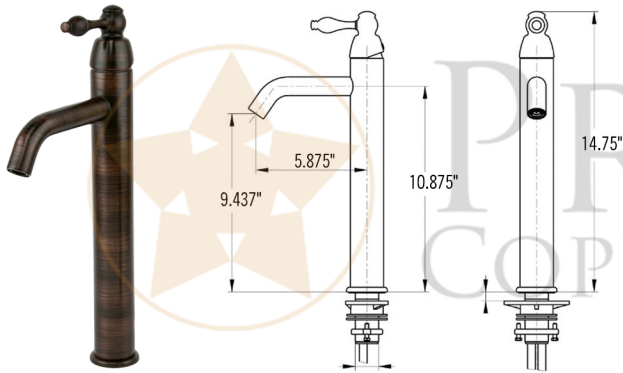

PACKAGE INCLUDES THE FOLLOWING ITEMS:

- * Small Rectangle Skirted Vessel Hammered Copper Sink / ORB Finish (Model# VREC17SKDB)
- * Single Handle Bathroom Vessel Faucet / ORB Finish (Model# B-VF01ORB)
- * 1.5" Non-Overflow Pop-up Bathroom Sink Drain / ORB Finish (Model# D-208ORB)
- * Neutral Cure Copper Sink Installation Silicone (Model# C900-ORB)
- * Copper Sink Wax (Model# W900-WAX)

* ORB: Oil Rubbed Bronze

SINK DETAILS (Model# VREC17SKDB)

- * Small Rectangle Skirted Vessel Hammered Copper Sink
- * Outer Dimension: 17" x 14" x 5"
- * Inner Dimension: 15" x 12" x 2.5" skirt
- * Rim: 1"
- * Drain Opening: 1.5" Non-Overflow
- * Color: Oil Rubbed Bronze
- * CODE / STANDARD COMPLIANCE: IAPMO / cUPC LISTED

* ORB: Oil Rubbed Bronze

FAUCET DETAILS (Model# B-VF01ORB)

- * Single Handle Bathroom Vessel Faucet
- * Color: Oil Rubbed Bronze
- * Solid Brass Construction
- * Ceramic Disc Cartridges
- * Overall Height: 14.75"
- * ASME A112.18.1/CSA B125.1, NSF/ANSI 61, California Lead Plumbing Law, ADA Compliant