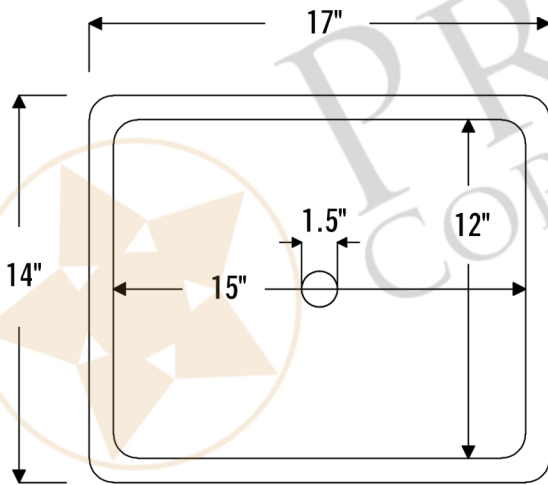

PACKAGE INCLUDES THE FOLLOWING ITEMS:

- * Small Rectangle Skirted Vessel Hammered Copper Sink / ORB Finish (Model# VREC17SKDB)
- * Single Handle Bathroom Vessel Faucet / ORB Finish (Model# B-VF01ORB)
- * 1.5" Non-Overflow Pop-up Bathroom Sink Drain / ORB Finish (Model# D-208ORB)
- * Neutral Cure Copper Sink Installation Silicone (Model# C900-ORB)
- * Copper Sink Wax (Model# W900-WAX)

* ORB: Oil Rubbed Bronze

SINK DETAILS (Model# VREC17SKDB)

- * Small Rectangle Skirted Vessel Hammered Copper Sink
- * Outer Dimension: 17" x 14" x 5"
- * Inner Dimension: 15" x 12" x 2.5" skirt
- * Rim: 1"
- * Drain Opening: 1.5" Non-Overflow
- * Color: Oil Rubbed Bronze
- * CODE / STANDARD COMPLIANCE: IAPMO / cUPC LISTED

* ORB: Oil Rubbed Bronze

FAUCET DETAILS (Model# B-VF01ORB)

- * Single Handle Bathroom Vessel Faucet
- * Color: Oil Rubbed Bronze
- * Solid Brass Construction
- * Ceramic Disc Cartridges
- * Overall Height: 14.75"
- * ASME A112.18.1/CSA B125.1, NSF/ANSI 61, California Lead Plumbing Law, ADA Compliant

DRAIN DETAILS (Model# D-208ORB)

- * 1.5" Non-Overflow Pop-up Bathroom Sink Drain
- * Design: Push Pop Top
- * Upper Flange Dimension: 2"
- * Material: Solid Brass

SILICONE DETAILS (Model# C900-ORB)

- * Neutral Cure Installation Silicone
- * Color: Oil Rubbed Bronze
- * Size: 4.7 OZ
- * Matches a Variety of Different Styled Sinks and Drains