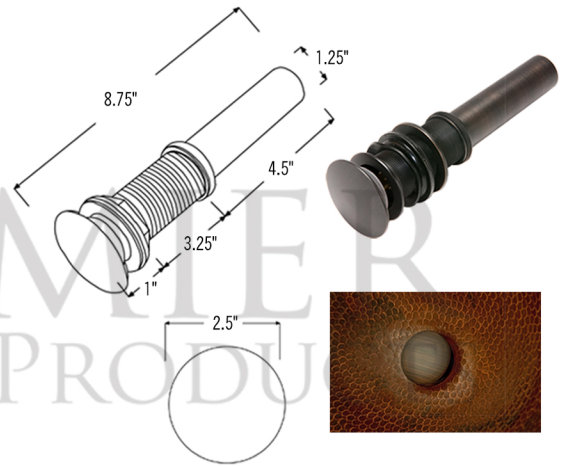

* ORB: Oil Rubbed Bronze

SINK DETAILS (Model# VREC17SKDB)

- * Small Rectangle Skirted Vessel Hammered Copper Sink
- * Outer Dimension: 17" x 14" x 5"
- * Inner Dimension: 15" x 12" x 2.5" skirt
- * Rim: 1"
- * Drain Opening: 1.5" Non-Overflow
- * Color: Oil Rubbed Bronze
- * CODE / STANDARD COMPLIANCE: IAPMO / cUPC LISTED

PACKAGE INCLUDES THE FOLLOWING ITEMS:

- * Small Rectangle Skirted Vessel Hammered Copper Sink / ORB Finish (Model# VREC17SKDB)
- * Single Handle Bathroom Vessel Faucet / ORB Finish (Model# B-VF01ORB)
- * 1.5" Non-Overflow Pop-up Bathroom Sink Drain / ORB Finish (Model# D-208ORB)
- * Neutral Cure Copper Sink Installation Silicone (Model# C900-ORB)
- * Copper Sink Wax (Model# W900-WAX)

* ORB: Oil Rubbed Bronze

FAUCET DETAILS (Model# B-VF01ORB)

- * Single Handle Bathroom Vessel Faucet
- * Color: Oil Rubbed Bronze
- * Solid Brass Construction
- * Ceramic Disc Cartridges
- * Overall Height: 14.75"
- * ASME A112.18.1/CSA B125.1, NSF/ANSI 61, California Lead Plumbing Law, ADA Compliant

DRAIN DETAILS (Model# D-208ORB)

- * 1.5" Non-Overflow Pop-up Bathroom Sink Drain
- * Design: Push Pop Top
- * Upper Flange Dimension: 2"
- * Material: Solid Brass

SILICONE DETAILS (Model# C900-ORB)

- * Neutral Cure Installation Silicone
- * Color: Oil Rubbed Bronze
- * Size: 4.7 OZ
- * Matches a Variety of Different Styled Sinks and Drains