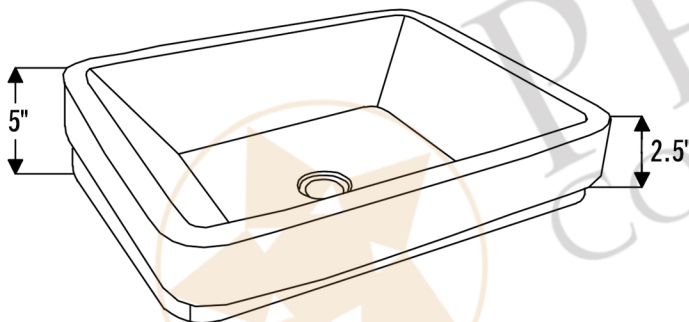

PACKAGE INCLUDES THE FOLLOWING ITEMS:

- * Small Rectangle Skirted Vessel Hammered Copper Sink / ORB Finish (Model# VREC17SKDB)
- * Single Handle Bathroom Vessel Faucet / ORB Finish (Model# B-VF01ORB)
- * 1.5" Non-Overflow Pop-up Bathroom Sink Drain / ORB Finish (Model# D-208ORB)
- * Neutral Cure Copper Sink Installation Silicone (Model# C900-ORB)
- * Copper Sink Wax (Model# W900-WAX)

* ORB: Oil Rubbed Bronze

SINK DETAILS (Model# VREC17SKDB)

- * Small Rectangle Skirted Vessel Hammered Copper Sink
- * Outer Dimension: 17" x 14" x 5"
- * Inner Dimension: 15" x 12" x 2.5" skirt
- * Rim: 1"
- * Drain Opening: 1.5" Non-Overflow
- * Color: Oil Rubbed Bronze
- * CODE / STANDARD COMPLIANCE: IAPMO / cUPC LISTED

* ORB: Oil Rubbed Bronze

FAUCET DETAILS (Model# B-VF01ORB)

- * Single Handle Bathroom Vessel Faucet
- * Color: Oil Rubbed Bronze
- * Solid Brass Construction
- * Ceramic Disc Cartridges
- * Overall Height: 14.75"
- * ASME A112.18.1/CSA B125.1, NSF/ANSI 61, California Lead Plumbing Law, ADA Compliant