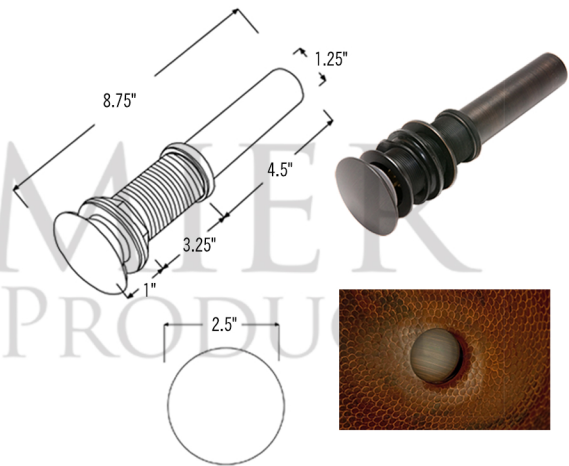

DRAIN DETAILS (Model# D-208ORB)

- 1.5" Non-Overflow Pop-up Bathroom Sink Drain
- Design: Push Pop Top
- Upper Flange Dimension: 2"
- Material: Solid Brass
- Prop 65 Compliant