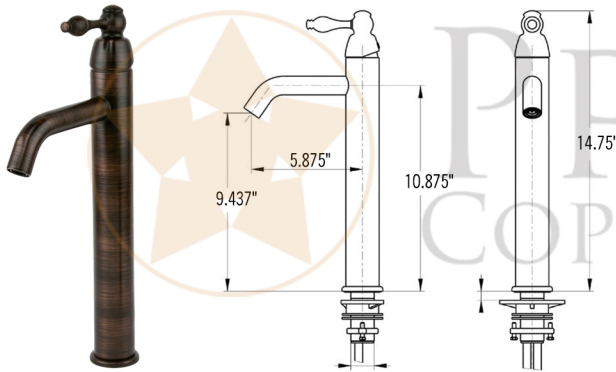

PACKAGE INCLUDES THE FOLLOWING ITEMS:

- * Bath Tub Vessel Hammered Copper Sink / ORB Finish (Model# VBT20DB)
- * Single Handle Bathroom Vessel Faucet / ORB Finish (Model# B-VF01ORB)
- * 1.5" Non-Overflow Pop-up Bathroom Sink Drain / ORB Finish (Model# D-208ORB)
- * Neutral Cure Copper Sink Installation Silicone (Model# C900-ORB)
- * Copper Sink Wax (Model# W900-WAX)

* ORB: Oil Rubbed Bronze

SINK DETAILS (Model# VBT20DB)

- * Bath Tub Vessel Hammered Copper Sink
- * Outer Dimension: 20" x 13" x 7"
- * Inner Dimension: 18" x 11" x 7"
- * Middle Sink Height: 5"
- * Rim: 1"
- * Drain Opening: 1.5" Non-Overflow
- * Color: Oil Rubbed Bronze
- * CODE / STANDARD COMPLIANCE: IAPMO / cUPC LISTED

* ORB: Oil Rubbed Bronze

FAUCET DETAILS (Model# B-VF01ORB)

- * Single Handle Bathroom Vessel Faucet
- * Color: Oil Rubbed Bronze
- * Solid Brass Construction
- * Ceramic Disc Cartridges
- * Overall Height: 14.75"
- * ASME A112.18.1/CSA B125.1, NSF/ANSI 61, California Lead Plumbing Law, ADA Compliant
- * Prop 65 Compliant