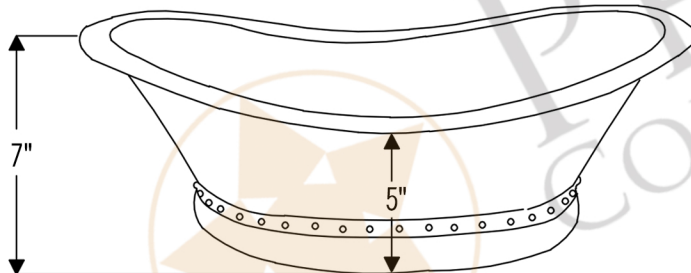

PACKAGE INCLUDES THE FOLLOWING ITEMS:

- * Bath Tub Vessel Hammered Copper Sink / ORB Finish (Model# VBT20DB)
- * Single Handle Bathroom Vessel Faucet / ORB Finish (Model# B-VF01ORB)
- * 1.5" Non-Overflow Pop-up Bathroom Sink Drain / ORB Finish (Model# D-208ORB)
- * Neutral Cure Copper Sink Installation Silicone (Model# C900-ORB)
- * Copper Sink Wax (Model# W900-WAX)

* ORB: Oil Rubbed Bronze

SINK DETAILS (Model# VBT20DB)

- * Bath Tub Vessel Hammered Copper Sink
- * Outer Dimension: 20" x 13" x 7"
- * Inner Dimension: 18" x 11" x 7"
- * Middle Sink Height: 5"
- * Rim: 1"
- * Drain Opening: 1.5" Non-Overflow
- * Color: Oil Rubbed Bronze
- * CODE / STANDARD COMPLIANCE: IAPMO / cUPC LISTED

* ORB: Oil Rubbed Bronze

FAUCET DETAILS (Model# B-VF01ORB)

- * Single Handle Bathroom Vessel Faucet
- * Color: Oil Rubbed Bronze
- * Solid Brass Construction
- * Ceramic Disc Cartridges
- * Overall Height: 14.75"
- * ASME A112.18.1/CSA B125.1, NSF/ANSI 61, California Lead Plumbing Law, ADA Compliant
- * Prop 65 Compliant