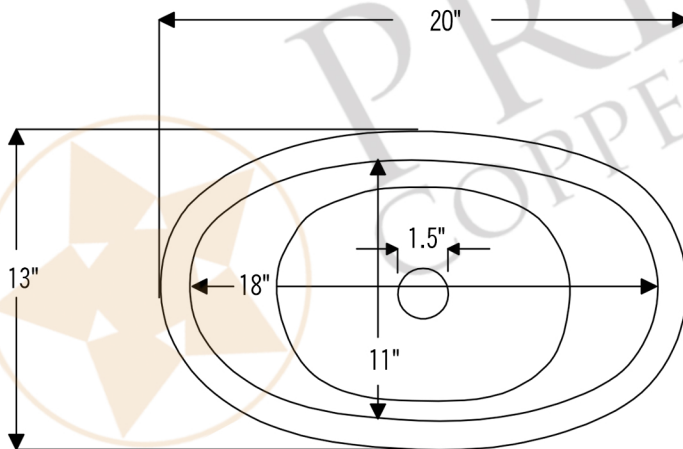

PACKAGE INCLUDES THE FOLLOWING ITEMS:

- * Bath Tub Vessel Hammered Copper Sink / ORB Finish (Model# VBT20DB)
- * Single Handle Bathroom Vessel Faucet / ORB Finish (Model# B-VF01ORB)
- * 1.5" Non-Overflow Pop-up Bathroom Sink Drain / ORB Finish (Model# D-208ORB)
- * Neutral Cure Copper Sink Installation Silicone (Model# C900-ORB)
- * Copper Sink Wax (Model# W900-WAX)

* ORB: Oil Rubbed Bronze

SINK DETAILS (Model# VBT20DB)

- * Bath Tub Vessel Hammered Copper Sink
- * Outer Dimension: 20" x 13" x 7"
- * Inner Dimension: 18" x 11" x 7"
- * Middle Sink Height: 5"
- * Rim: 1"
- * Drain Opening: 1.5" Non-Overflow
- * Color: Oil Rubbed Bronze
- * CODE / STANDARD COMPLIANCE: IAPMO / cUPC LISTED

* ORB: Oil Rubbed Bronze

FAUCET DETAILS (Model# B-VF01ORB)

- * Single Handle Bathroom Vessel Faucet
- * Color: Oil Rubbed Bronze
- * Solid Brass Construction
- * Ceramic Disc Cartridges
- * Overall Height: 14.75"
- * ASME A112.18.1/CSA B125.1, NSF/ANSI 61, California Lead Plumbing Law, ADA Compliant
- * Prop 65 Compliant

DRAIN DETAILS (Model# D-208ORB)

- * 1.5" Non-Overflow Pop-up Bathroom Sink Drain
- * Design: Push Pop Top
- * Upper Flange Dimension: 2"
- * Material: Solid Brass
- * Prop 65 Compliant

SILICONE DETAILS (Model# C900-ORB)