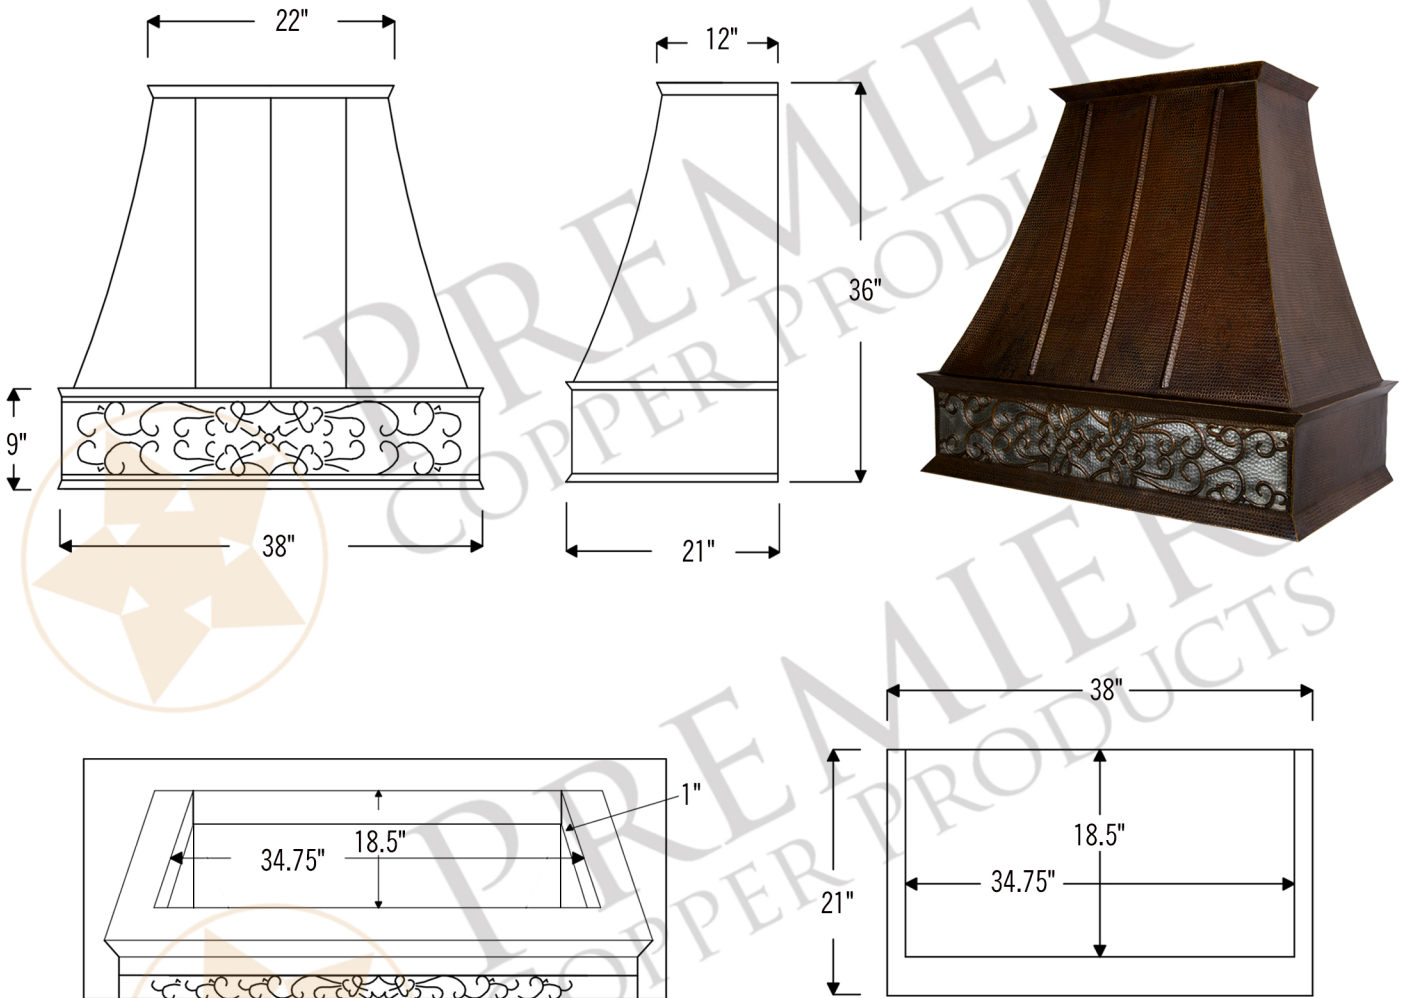

- * Description: 38 Inch Hand Hammered Copper Wall Mounted Euro Range Hood with Nickel Background Scroll Design with 625 CFM Stainless Steel Insert
- * Outer Dimension: 38" x 21" x 36"
- * Top Dimension: 22" x 12"
- * Bottom Dimension: 38" x 21"
- * Bottom Opening Dimension: 34.75" x 18.5"
- * Skirt Height: 9"
- * Finish: Oil Rubbed Bronze and Nickel
- * Design: Scroll with Nickel Background

THIS PRODUCT IS HAND CRAFTED, SMALL VARIANCES IN COLOR AND SIZE MAY OCCUR.
DO NOT MAKE ANY INSTALLATION CUTS UNTIL YOU RECEIVE YOUR ITEM(S).

* Description: 38 Inch Hand Hammered Copper Wall Mounted Euro Range Hood with Nickel Background Scroll Design with 625 CFM Stainless Steel Insert

All dimensions on inserts are (+/-) 1/8" and are subject to change. Drawings are not to scale.

- * Description: 38 Inch Hand Hammered Copper Wall Mounted Euro Range Hood with Nickel Background Scroll Design with 1065 CFM Stainless Steel Insert
- * Outer Dimension: 38" x 21" x 36"
- * Top Dimension: 22" x 12"
- * Bottom Dimension: 38" x 21"
- * Bottom Opening Dimension: 34.75" x 18.5"
- * Skirt Height: 9"
- * Finish: Oil Rubbed Bronze and Nickel
- * Design: Scroll with Nickel Background

Please visit ImperialHoods.com to view the details on their warranty.

All dimensions on inserts are (+/-) 1/8" and are subject to change. Drawings are not to scale.

- * Description: 38 Inch Hand Hammered Copper Wall Mounted Euro Range Hood with Nickel Background Scroll Design with 1250 CFM Stainless Steel Insert
- * Outer Dimension: 38" x 21" x 36"
- * Top Dimension: 22" x 12"
- * Bottom Dimension: 38" x 21"
- * Bottom Opening Dimension: 34.75" x 18.5"
- * Skirt Height: 9"
- * Finish: Oil Rubbed Bronze and Nickel
- * Design: Scroll with Nickel Background