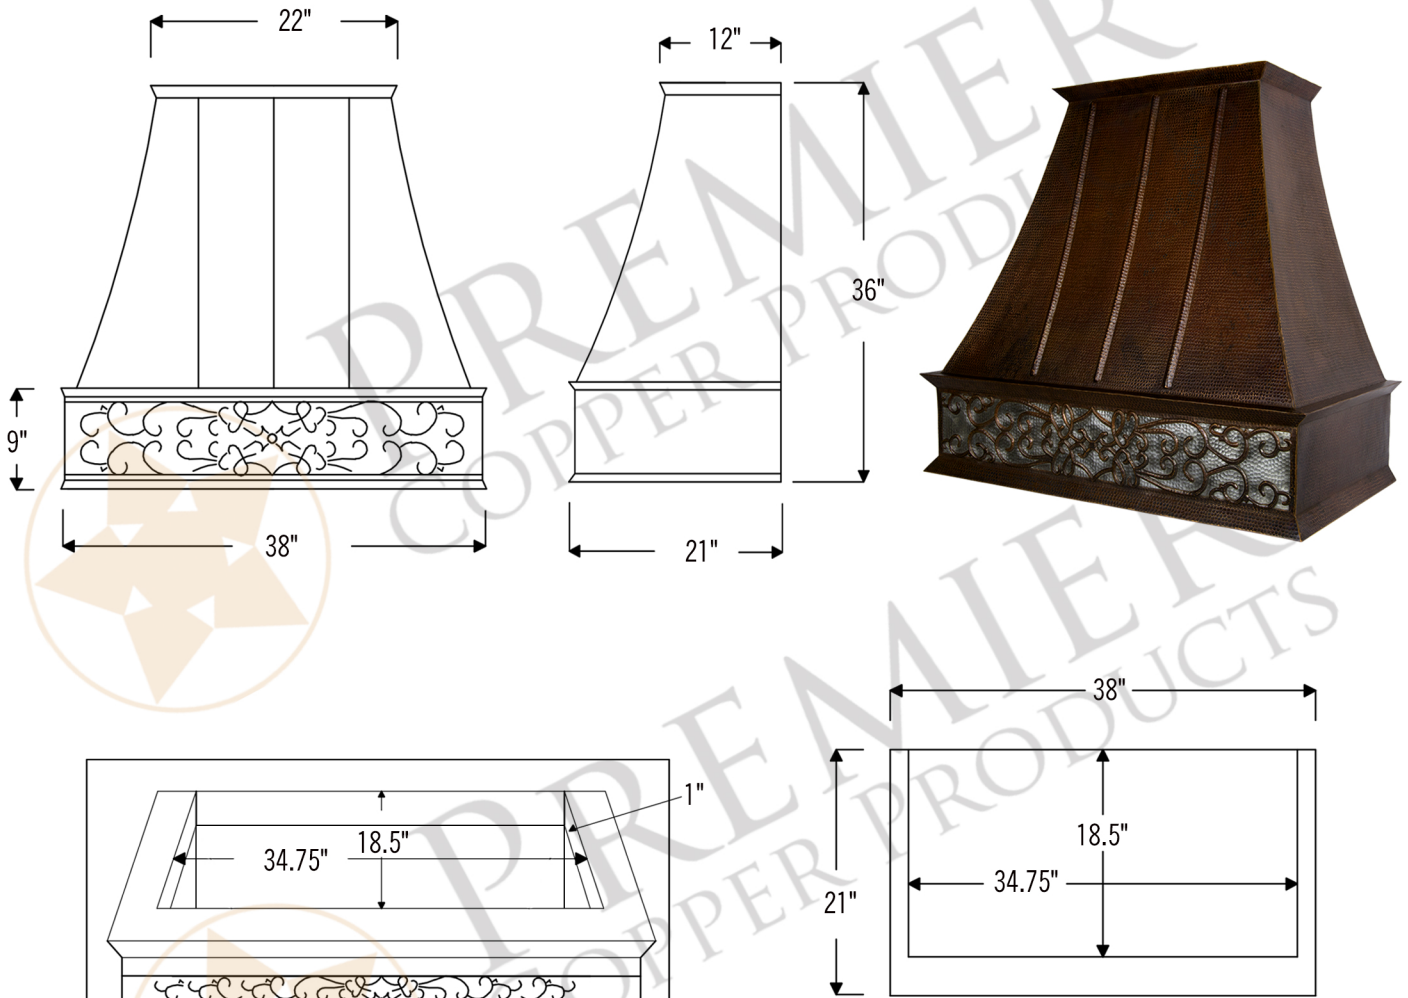

- * Description: 38 Inch Hand Hammered Copper Wall Mounted Euro Range Hood with Nickel Background Scroll Design with 625 CFM Stainless Steel Insert
- * Outer Dimension: 38" x 21" x 36"
- * Top Dimension: 22" x 12"
- * Bottom Dimension: 38" x 21"
- * Bottom Opening Dimension: 34.75" x 18.5"
- * Skirt Height: 9"
- * Finish: Oil Rubbed Bronze and Nickel
- * Design: Scroll with Nickel Background

THIS PRODUCT IS HAND CRAFTED, SMALL VARIANCES IN COLOR AND SIZE MAY OCCUR.
DO NOT MAKE ANY INSTALLATION CUTS UNTIL YOU RECEIVE YOUR ITEM(S).

* Description: 38 Inch Hand Hammered Copper Wall Mounted Euro Range Hood with Nickel Background Scroll Design with 625 CFM Stainless Steel Insert

All dimensions on inserts are (+/-) 1/8" and are subject to change. Drawings are not to scale.

- * Description: 38 Inch Hand Hammered Copper Wall Mounted Euro Range Hood with Nickel Background Scroll Design with 1065 CFM Stainless Steel Insert
- * Outer Dimension: 38" x 21" x 36"
- * Top Dimension: 22" x 12"
- * Bottom Dimension: 38" x 21"
- * Bottom Opening Dimension: 34.75" x 18.5"
- * Skirt Height: 9"
- * Finish: Oil Rubbed Bronze and Nickel
- * Design: Scroll with Nickel Background

Please visit ImperialHoods.com to view the details on their warranty.

All dimensions on inserts are (+/-) 1/8" and are subject to change. Drawings are not to scale.

- * Description: 38 Inch Hand Hammered Copper Wall Mounted Euro Range Hood with Nickel Background Scroll Design with 1250 CFM Stainless Steel Insert
- * Outer Dimension: 38" x 21" x 36"
- * Top Dimension: 22" x 12"
- * Bottom Dimension: 38" x 21"
- * Bottom Opening Dimension: 34.75" x 18.5"
- * Skirt Height: 9"
- * Finish: Oil Rubbed Bronze and Nickel
- * Design: Scroll with Nickel Background