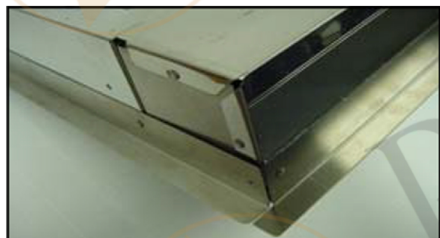

* Description: 38 Inch Hand Hammered Copper Wall Mounted Euro Range Hood with Nickel Background Scroll Design with 625 CFM Stainless Steel Insert

* Insert Model Number: C2036BP-B

* Insert Description: 625 CFM, 1.5 - 4.6 Sones, Variable Controls, Baffle Filters

* Insert Duct: Single 7" Round Vent Opening

* Front Panel Lighting: 38 Watt Halogen, Included

* Filter: Baffle

* Insert Finish: Stainless Steel

POWERED LINER SPECIFICATIONS

3/4" Flange for perfect fit.