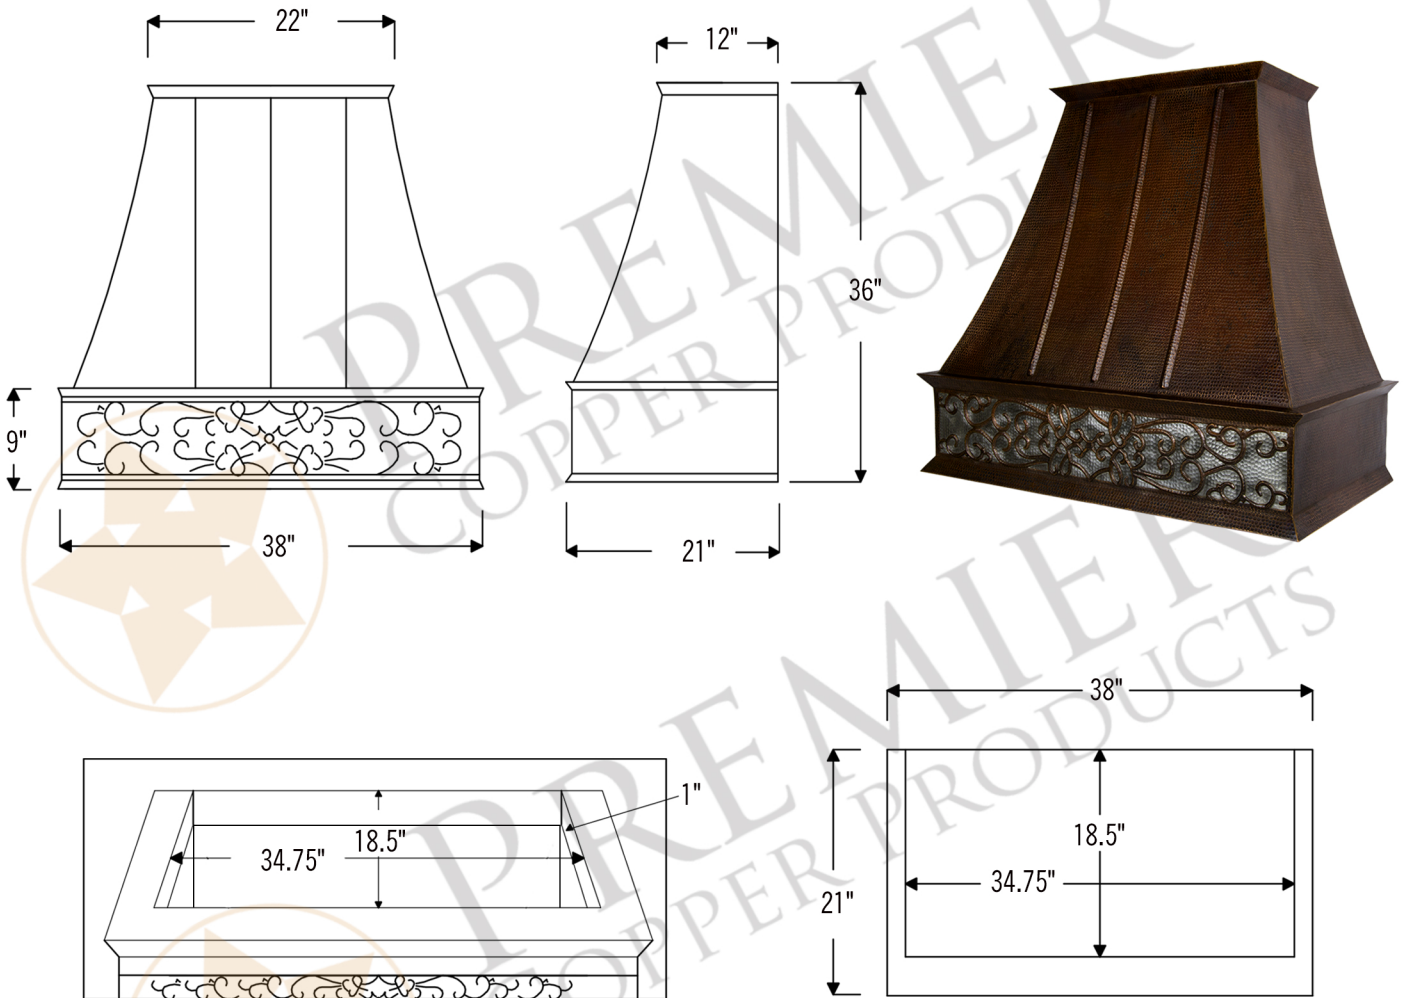

- * Description: 38 Inch Hand Hammered Copper Wall Mounted Euro Range Hood with Nickel Background Scroll Design with 625 CFM Stainless Steel Insert
- * Outer Dimension: 38" x 21" x 36"
- * Top Dimension: 22" x 12"
- * Bottom Dimension: 38" x 21"
- * Bottom Opening Dimension: 34.75" x 18.5"
- * Skirt Height: 9"
- * Finish: Oil Rubbed Bronze and Nickel
- * Design: Scroll with Nickel Background

All dimensions on inserts are (+/-) 1/8" and are subject to change. Drawings are not to scale.

- * Description: 38 Inch Hand Hammered Copper Wall Mounted Euro Range Hood with Nickel Background Scroll Design with 1065 CFM Stainless Steel Insert
- * Outer Dimension: 38" x 21" x 36"
- * Top Dimension: 22" x 12"
- * Bottom Dimension: 38" x 21"
- * Bottom Opening Dimension: 34.75" x 18.5"
- * Skirt Height: 9"
- * Finish: Oil Rubbed Bronze and Nickel
- * Design: Scroll with Nickel Background

Please visit ImperialHoods.com to view the details on their warranty.

All dimensions on inserts are (+/-) 1/8" and are subject to change. Drawings are not to scale.

- * Description: 38 Inch Hand Hammered Copper Wall Mounted Euro Range Hood with Nickel Background Scroll Design with 1250 CFM Stainless Steel Insert
- * Outer Dimension: 38" x 21" x 36"
- * Top Dimension: 22" x 12"
- * Bottom Dimension: 38" x 21"
- * Bottom Opening Dimension: 34.75" x 18.5"
- * Skirt Height: 9"
- * Finish: Oil Rubbed Bronze and Nickel
- * Design: Scroll with Nickel Background

All dimensions on inserts are (+/-) 1/8" and are subject to change. Drawings are not to scale.

- * Description: 38 Inch Hand Hammered Copper Wall Mounted Euro Range Hood with Nickel Background Scroll Design with 735 CFM Stainless Steel Insert
- * Outer Dimension: 38" x 21" x 36"
- * Top Dimension: 22" x 12"
- * Bottom Dimension: 38" x 21"
- * Bottom Opening Dimension: 34.75" x 18.5"
- * Skirt Height: 9"
- * Finish: Oil Rubbed Bronze and Nickel
- * Design: Scroll with Nickel Background