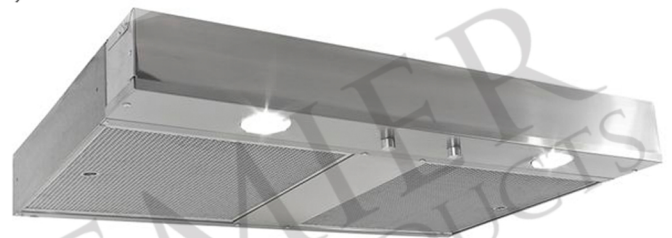

* Description: 38 Inch Hand Hammered Copper Wall Mounted Euro Range Hood with Nickel Background Scroll Design with 1250 CFM Stainless Steel Insert

* Insert Model Number: C2036BP1-TW

* Insert Description: 1250 CFM, 1.5 - 4.6 Sones, Variable Controls, Aluminum Mesh Filters

* Insert Duct: Two 7" Round Vent Opening

* Front Panel Lighting: 38 Watt Halogen, Included

* Filter: Aluminum Mesh

* Insert Finish: Stainless Steel

POWERED LINER SPECIFICATIONS

3/4" Flange for perfect fit.

SEVEN YEAR, IN HOME, LIMITED WARRANTY ON INSERT, THE BEST IN THE INDUSTRY!

Please visit ImperialHoods.com to view the details on their warranty.

All dimensions on inserts are (+/-) 1/8" and are subject to change. Drawings are not to scale.