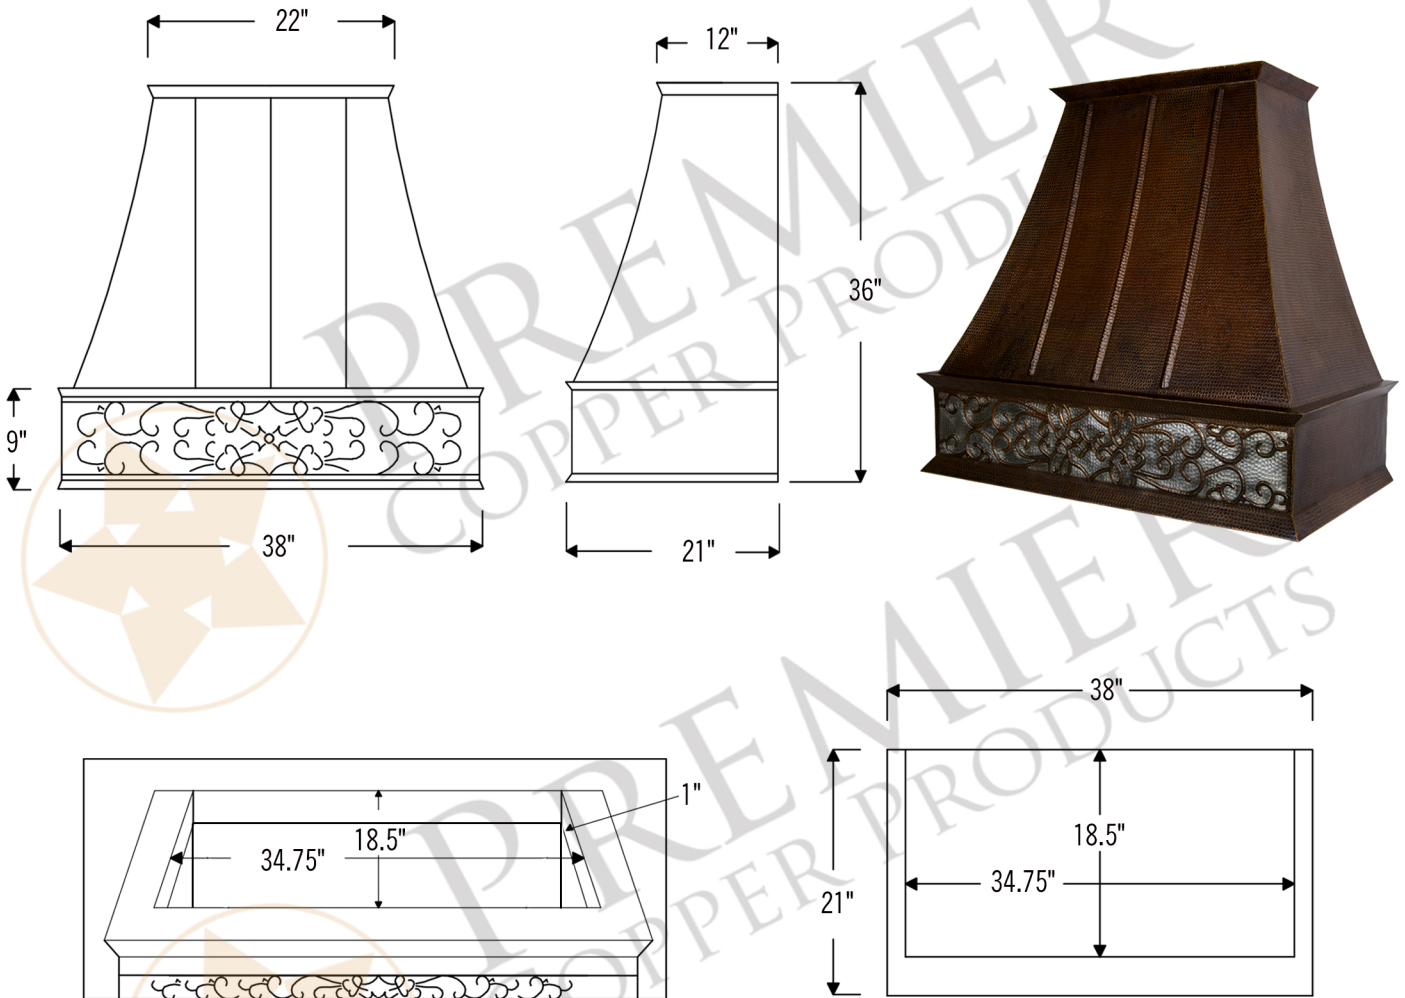

- * Description: 38 Inch Hand Hammered Copper Wall Mounted Euro Range Hood with Nickel Background Scroll Design with 625 CFM Stainless Steel Insert
- * Outer Dimension: 38" x 21" x 36"
- * Top Dimension: 22" x 12"
- * Bottom Dimension: 38" x 21"
- * Bottom Opening Dimension: 34.75" x 18.5"
- * Skirt Height: 9"
- * Finish: Oil Rubbed Bronze and Nickel
- * Design: Scroll with Nickel Background

All dimensions on inserts are (+/-) 1/8" and are subject to change. Drawings are not to scale.

- * Description: 38 Inch Hand Hammered Copper Wall Mounted Euro Range Hood with Nickel Background Scroll Design with 1065 CFM Stainless Steel Insert
- * Outer Dimension: 38" x 21" x 36"
- * Top Dimension: 22" x 12"
- * Bottom Dimension: 38" x 21"
- * Bottom Opening Dimension: 34.75" x 18.5"
- * Skirt Height: 9"
- * Finish: Oil Rubbed Bronze and Nickel
- * Design: Scroll with Nickel Background

Please visit ImperialHoods.com to view the details on their warranty.

All dimensions on inserts are (+/-) 1/8" and are subject to change. Drawings are not to scale.

- * Description: 38 Inch Hand Hammered Copper Wall Mounted Euro Range Hood with Nickel Background Scroll Design with 1250 CFM Stainless Steel Insert
- * Outer Dimension: 38" x 21" x 36"
- * Top Dimension: 22" x 12"
- * Bottom Dimension: 38" x 21"
- * Bottom Opening Dimension: 34.75" x 18.5"
- * Skirt Height: 9"
- * Finish: Oil Rubbed Bronze and Nickel
- * Design: Scroll with Nickel Background

All dimensions on inserts are (+/-) 1/8" and are subject to change. Drawings are not to scale.

- * Description: 38 Inch Hand Hammered Copper Wall Mounted Euro Range Hood with Nickel Background Scroll Design with 735 CFM Stainless Steel Insert
- * Outer Dimension: 38" x 21" x 36"
- * Top Dimension: 22" x 12"
- * Bottom Dimension: 38" x 21"
- * Bottom Opening Dimension: 34.75" x 18.5"
- * Skirt Height: 9"
- * Finish: Oil Rubbed Bronze and Nickel
- * Design: Scroll with Nickel Background