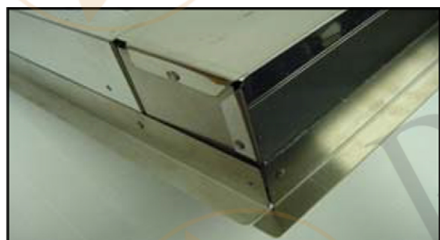

* Description: 38 Inch Hand Hammered Copper Wall Mounted Euro Range Hood with Nickel Background Scroll Design with 1065 CFM Stainless Steel Insert

* Insert Model Number: C2036BP1-TW-B

* Insert Description: 1065 CFM, 1.5 - 4.6 Sones, Variable Controls, Twin Centrifugal Blowers, Baffle Filters, Heat Controlled Thermostat

* Insert Duct: Two 7" Round Vent Openings

* Front Panel Lighting: 38 Watt Halogen, Included

* Filter: Baffle

* Insert Finish: Stainless Steel

POWERED LINER SPECIFICATIONS

3/4" Flange for perfect fit.

SEVEN YEAR, IN HOME, LIMITED WARRANTY ON INSERT, THE BEST IN THE INDUSTRY!

Please visit ImperialHoods.com to view the details on their warranty.

All dimensions on inserts are (+/-) 1/8" and are subject to change. Drawings are not to scale.