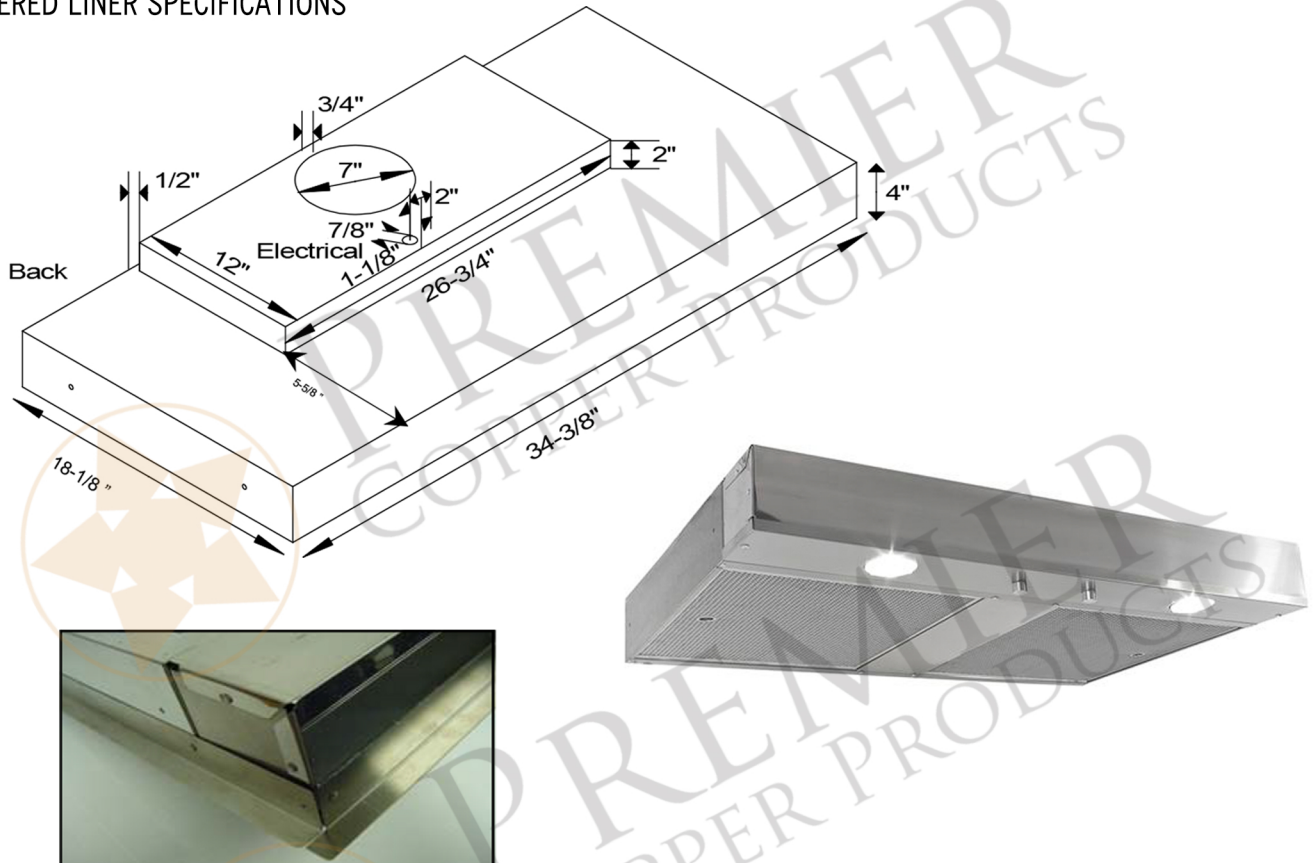

* Description: 38 Inch Hand Hammered Copper Wall Mounted Euro Range Hood with Nickel Background Scroll Design with 735 CFM Stainless Steel Insert

* Insert Model Number: C2036BP

* Insert Description: 735 CFM, 1.5 - 4.6 Sones, Variable Controls, Aluminum Mesh Filters

* Insert Duct: Single 7" Round Vent Opening

* Front Panel Lighting: 38 Watt Halogen, Included

* Filter: Aluminum Mesh

* Insert Finish: Stainless Steel

POWERED LINER SPECIFICATIONS

3/4" Flange for perfect fit.

SEVEN YEAR, IN HOME, LIMITED WARRANTY ON INSERT, THE BEST IN THE INDUSTRY!

Please visit ImperialHoods.com to view the details on their warranty.

All dimensions on inserts are (+/-) 1/8" and are subject to change. Drawings are not to scale.