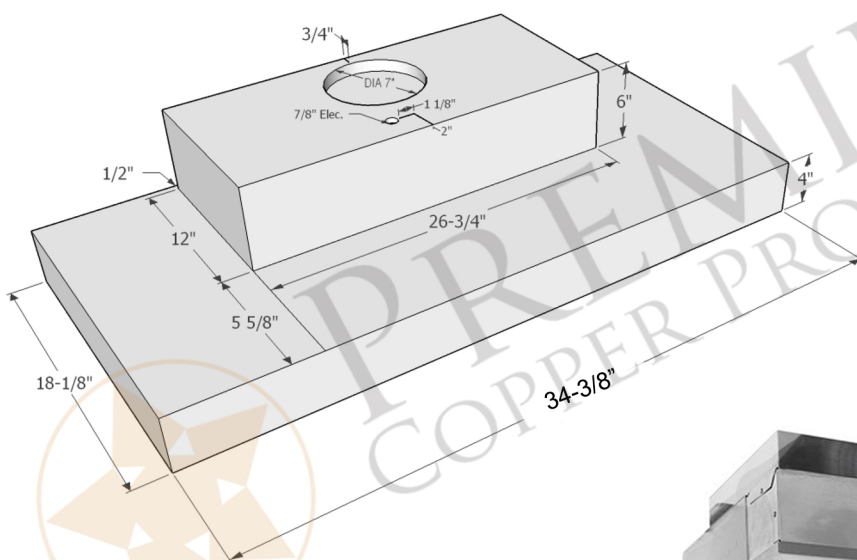

* Description: 38 Inch Hand Hammered Copper Wall Mounted Euro Range Hood with Nickel Background Scroll Design with 625 CFM Stainless Steel Insert

* Insert Model Number: C2036BP-B

* Insert Description: 625 CFM, 1.5 - 4.6 Sones, Variable Controls, Baffle Filters

* Insert Duct: Single 7" Round Vent Opening

* Front Panel Lighting: 38 Watt Halogen, Included

* Filter: Baffle

* Insert Finish: Stainless Steel

POWERED LINER SPECIFICATIONS

3/4" Flange for perfect fit.