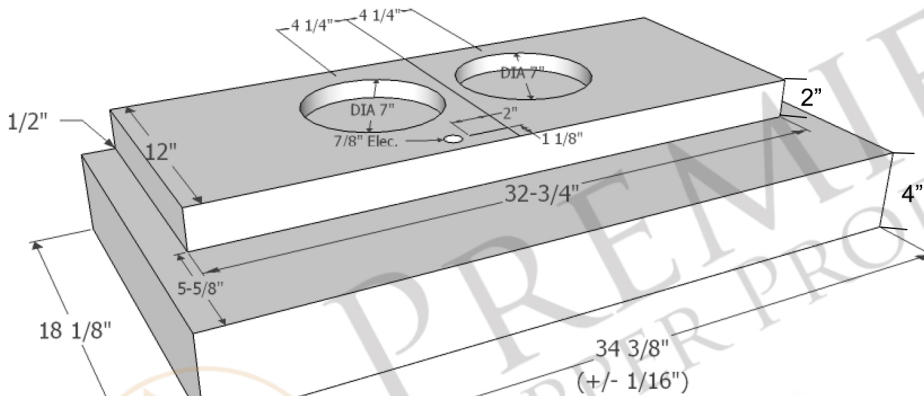

* Description: 38 Inch Hand Hammered Copper Wall Mounted Euro Range Hood with Nickel Background Scroll Design with 1250 CFM Stainless Steel Insert

* Insert Model Number: C2036BP1-TW

* Insert Description: 1250 CFM, 1.5 - 4.6 Sones, Variable Controls, Aluminum Mesh Filters

* Insert Duct: Two 7" Round Vent Opening

* Front Panel Lighting: 38 Watt Halogen, Included

* Filter: Aluminum Mesh

* Insert Finish: Stainless Steel

POWERED LINER SPECIFICATIONS

3/4" Flange for perfect fit.

SEVEN YEAR, IN HOME, LIMITED WARRANTY ON INSERT, THE BEST IN THE INDUSTRY!

Please visit ImperialHoods.com to view the details on their warranty.

All dimensions on inserts are (+/-) 1/8" and are subject to change. Drawings are not to scale.