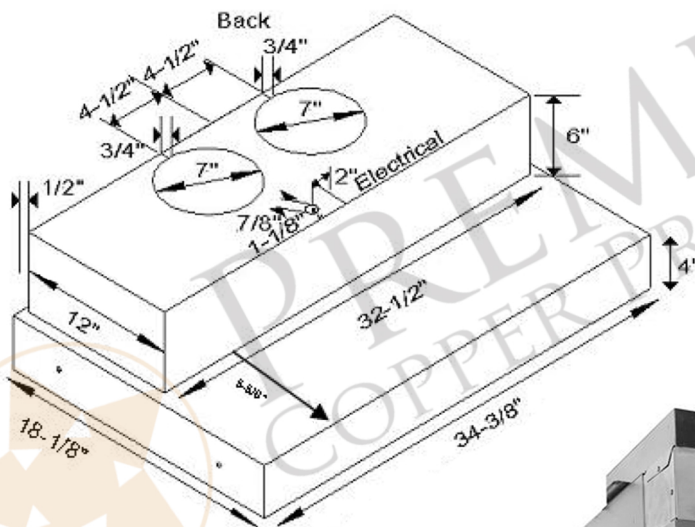

* Description: 38 Inch Hand Hammered Copper Wall Mounted Euro Range Hood with Nickel Background Scroll Design with 1065 CFM Stainless Steel Insert

* Insert Model Number: C2036BP1-TW-B

* Insert Description: 1065 CFM, 1.5 - 4.6 Sones, Variable Controls, Twin Centrifugal Blowers, Baffle Filters, Heat Controlled Thermostat

* Insert Duct: Two 7" Round Vent Openings

* Front Panel Lighting: 38 Watt Halogen, Included

* Filter: Baffle

* Insert Finish: Stainless Steel

POWERED LINER SPECIFICATIONS

3/4" Flange for perfect fit.

SEVEN YEAR, IN HOME, LIMITED WARRANTY ON INSERT, THE BEST IN THE INDUSTRY!

Please visit ImperialHoods.com to view the details on their warranty.

All dimensions on inserts are (+/-) 1/8" and are subject to change. Drawings are not to scale.