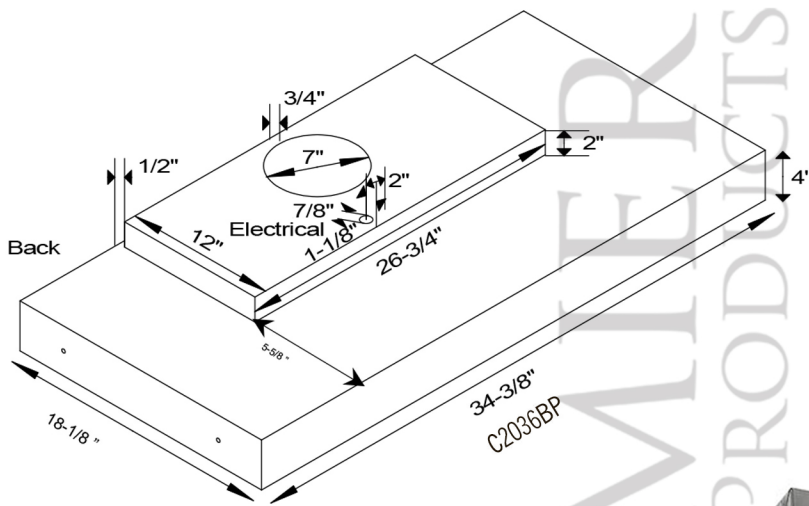

MODEL NUMBER: HV-EURO38-C2036BP

- * Description: Hand Hammered Copper Wall-Mounted Euro Range Hood with 735 CFM Stainless Steel Insert.
- * Outer Dimensions: 38" X 24" X 36"
- * Top Dimensions: 22" X 12"
- * Bottom Dimensions: 38" X 24"
- * Skirt Height: 7"
- * Finish: Oil Rubbed Bronze

THIS PRODUCT IS HAND CRAFTED, SMALL VARIANCES IN COLOR AND SIZE MAY OCCUR.
DO NOT MAKE ANY INSTALLATION CUTS UNTIL YOU RECEIVE YOUR ITEM(S).

MODEL NUMBER:HV-EURO38-C2036BP

- * Description: Hand Hammered Copper Wall-Mounted Euro Range Hood with 735 CFM Stainless Steel Insert.
- * Insert Model Number: C2036BP
- * Insert Description: 735 CFM, 1.5 -4.6 Sones, Variable Controls, Dual Centrifugal Blowers, Aluminum Mesh Filters
- * Insert Duct: Single 7" Round Vent Opening
- * Insert Lighting: Front Panel 50 Watt Halogen Spots (PAR 20), *Bulbs Not Included / Lights Located on Front Panel*
- * Filter: Aluminum Mesh Filter
- * Insert Finish: Stainless Steel

Powered Liner Specifications

3/4" Flange for perfect fit.

SEVEN YEAR, IN HOME, LIMITED WARRANTY ON INSERT, THE BEST IN THE INDUSTRY!

Please visit ImperialHoods.com to view the details on their warranty

All dimensions on inserts are (+/-) 1/8" and are subject to change. Drawings are not to scale.