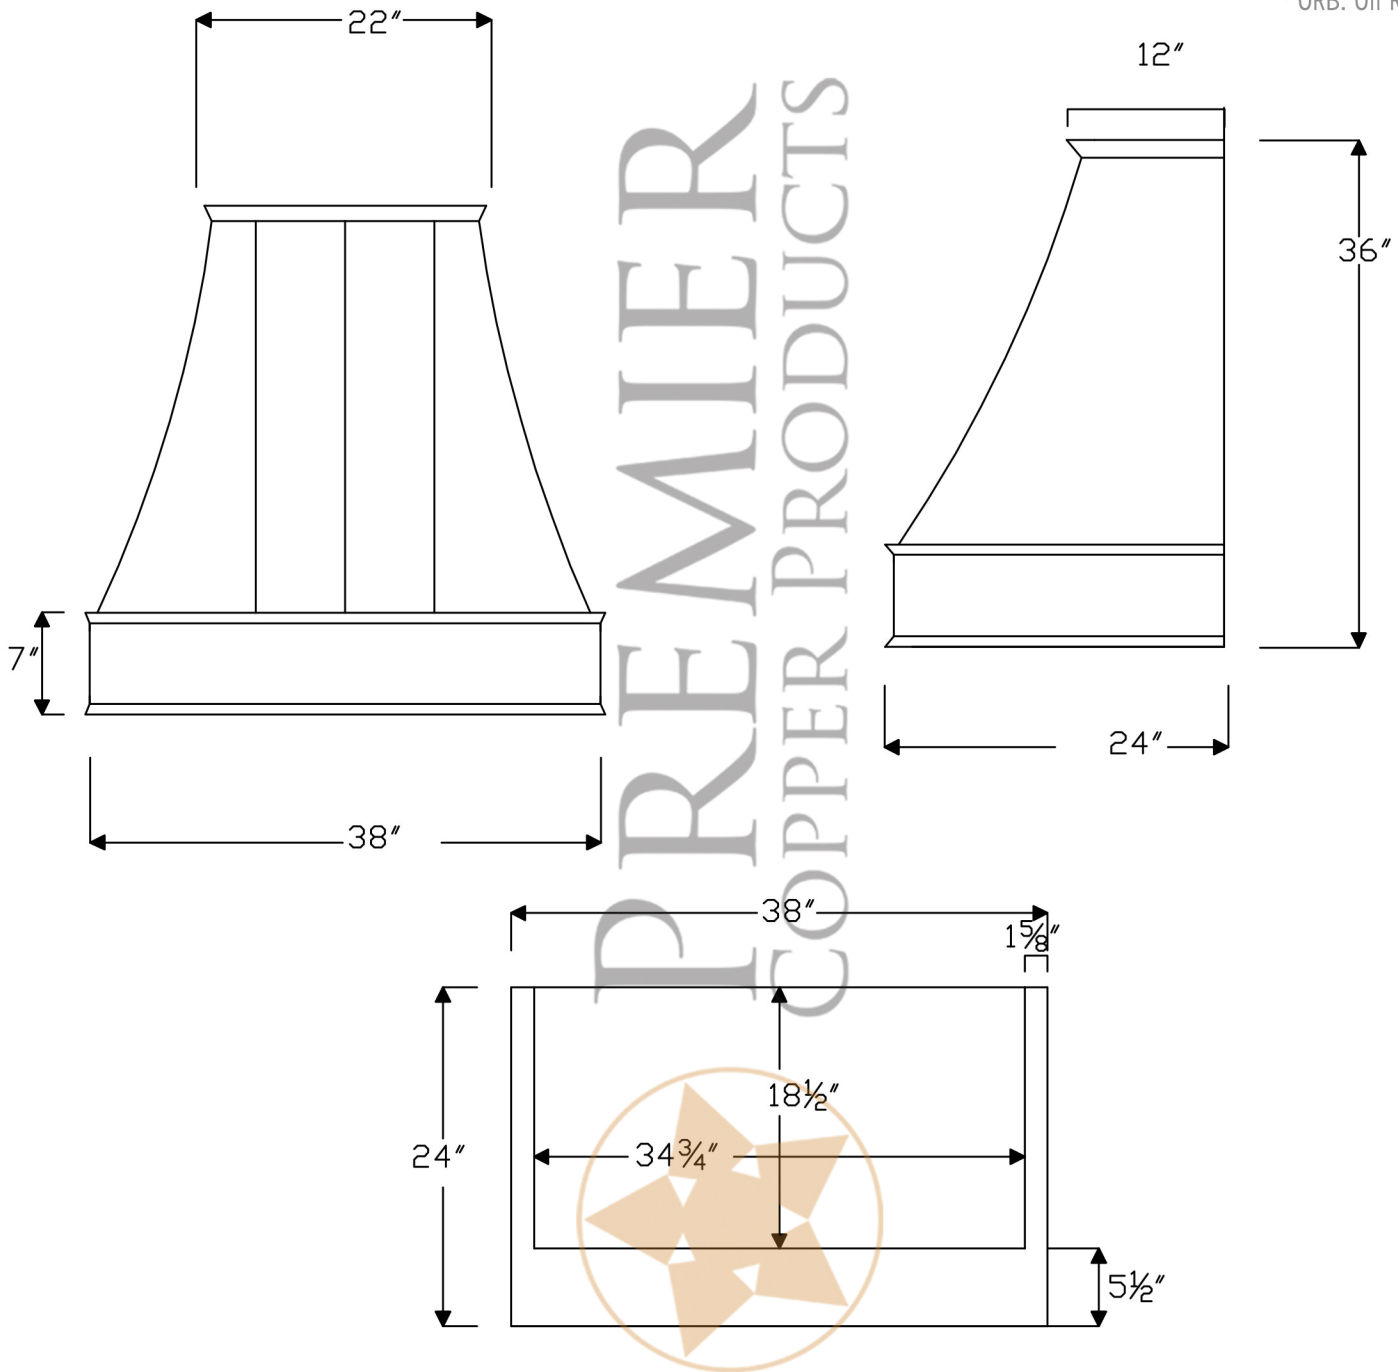

MODEL NUMBER: HV-EURO38-C2036BP

- * Description: Hand Hammered Copper Wall-Mounted Euro Range Hood with 735 CFM Stainless Steel Insert.
- * Outer Dimensions: 38" X 24" X 36"
- * Top Dimensions: 22" X 12"
- * Bottom Dimensions: 38" X 24"
- * Skirt Height: 7"
- * Finish: Oil Rubbed Bronze

THIS PRODUCT IS HAND CRAFTED, SMALL VARIANCES IN COLOR AND SIZE MAY OCCUR.
DO NOT MAKE ANY INSTALLATION CUTS UNTIL YOU RECEIVE YOUR ITEM(S).

MODEL NUMBER:HV-EURO38-C2036BP

- * Description: Hand Hammered Copper Wall-Mounted Euro Range Hood with 735 CFM Stainless Steel Insert.
- * Insert Model Number: C2036BP
- * Insert Description: 735 CFM, 1.5 -4.6 Sones, Variable Controls, Dual Centrifugal Blowers, Aluminum Mesh Filters
- * Insert Duct: Single 7" Round Vent Opening
- * Insert Lighting: Front Panel 50 Watt Halogen Spots (PAR 20), *Bulbs Not Included / Lights Located on Front Panel*
- * Filter: Aluminum Mesh Filter
- * Insert Finish: Stainless Steel

Powered Liner Specifications

3/4" Flange for perfect fit.

SEVEN YEAR, IN HOME, LIMITED WARRANTY ON INSERT, THE BEST IN THE INDUSTRY!

Please visit ImperialHoods.com to view the details on their warranty

All dimensions on inserts are (+/-) 1/8" and are subject to change. Drawings are not to scale.