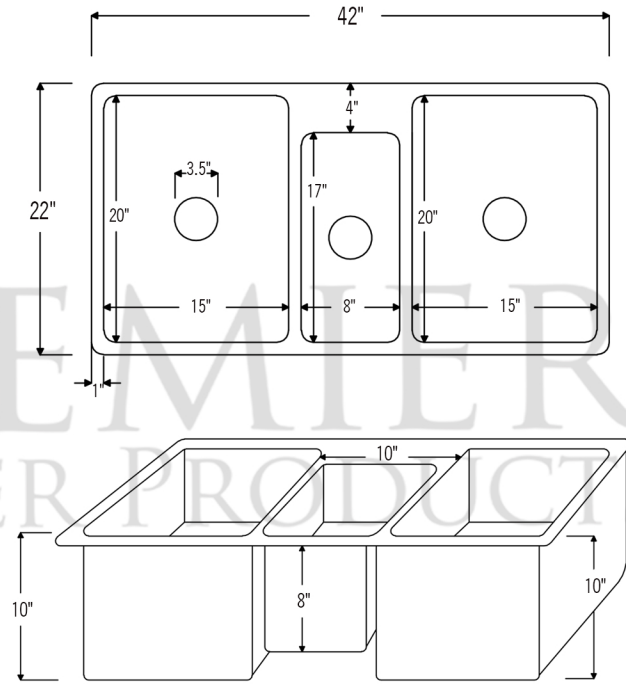

PACKAGE INCLUDES THE FOLLOWING ITEMS:

- * 42" Hammered Copper Kitchen Triple Basin Sink / ORB Finish (Model# KTDB422210)
- * Single Handle Spring Pull Down Kitchen Faucet / ORB Finish (K-SPD02ORB)
- * Solid Brass Soap & Lotion Dispenser / ORB Finish (PCP-701ORB)
- * 3.5" Garbage Disposal Drain w/ Basket / ORB Finish (Model# D-130ORB)
- * (2) - 3.5" Kitchen Basket Strainer Drains / ORB Finish (Model# D-132ORB)
- * Oil Rubbed Bronze Installation Silicone (Model# C900-ORB)
- * Copper Sink Wax (Model# W900-WAX)

* ORB: Oil Rubbed Bronze

SINK DETAILS (Model# KTD4222210)

- * 42" Hammered Copper Kitchen Triple Basin Sink
- * Color: Oil Rubbed Bronze
- * Outer Dimension: 42" x 22" x 10"
- * Inner Dimension: L: 15" x 20" x 10" / C: 8" x 17" x 8" / R: 15" x 20" x 10"
- * Faucet Mounting Area: 10" x 4"
- * Drain Size: 3.5" Standard
- * Material Gauge: 14
- * CODE / STANDARD COMPLIANCE: IAPMO / cUPC LISTED

FAUCET DETAILS (Model# K-SPD02ORB)

- * Single Handle Spring Pull Down Kitchen Faucet
- * Color: Oil Rubbed Bronze
- * Solid Brass Construction
- * Ceramic Disc Cartridges
- * Overall Height: 20.875"
- * Spout Reach: 8.75"
- * 360 Degree Swivel
- * ASME A112.18.1/ CSA B125.1, NSF/ANSI 61, California Lead Plumbing Law, ADA and Prop 65 Compliant

SOAP DISPENSER DETAILS (Model# PCP-701ORB)

- * Deluxe Soap and Lotion Dispenser
- * Color: Oil Rubbed Bronze
- * Solid Brass Head & Plastic Bottle
- * 4" Spout Reach
- * 500 ML Plastic Bottle
- * Prop 65 Compliant