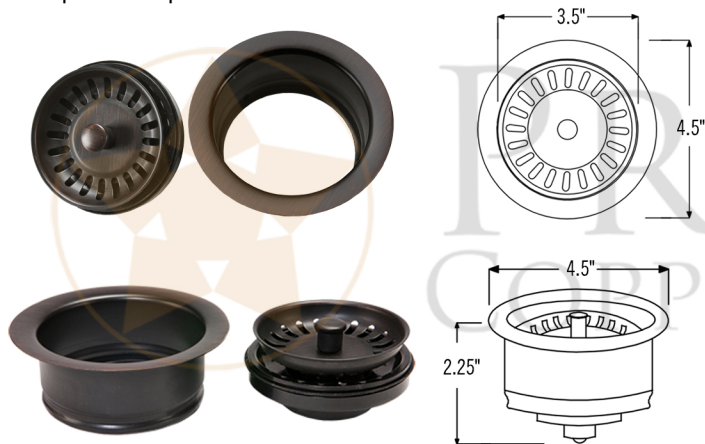

PACKAGE INCLUDES THE FOLLOWING ITEMS:

- 42" Hammered Copper Kitchen Triple Basin Sink / ORB Finish (Model# KTDB422210)
- Single Handle Spring Pull Down Kitchen Faucet / ORB Finish (K-SPD02ORB)
- Solid Brass Soap & Lotion Dispenser / ORB Finish (PCP-701ORB)
- 3.5" Garbage Disposal Drain w/ Basket / ORB Finish (Model# D-130ORB)
- (2) - 3.5" Kitchen Basket Strainer Drains / ORB Finish (Model# D-132ORB)
- Oil Rubbed Bronze Installation Silicone (Model# C900-ORB)
- Copper Sink Wax (Model# W900-WAX)

* ORB: Oil Rubbed Bronze

DRAIN #1 DETAILS (Model# D-130ORB)

- 3.5" Deluxe Garbage Disposal Drain w/ Basket
- Color: Oil Rubbed Bronze
- Outer Dimension: 4.5" x 2.25"
- Inner Dimension: 3.5"
- Installation Type: Insinkerator Brand Compatible
- Material: Brass
- Prop 65 Compliant