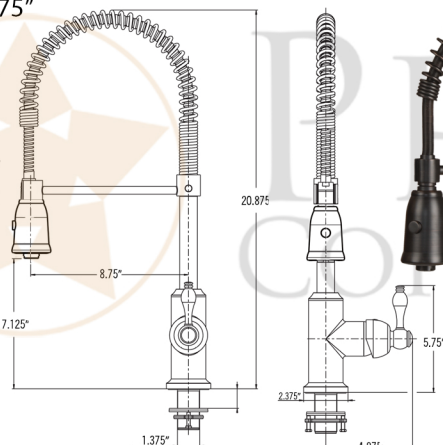

PACKAGE INCLUDES THE FOLLOWING ITEMS:

- * 42" Hammered Copper Kitchen Triple Basin Sink / ORB Finish (Model# KTDB422210)
- * Single Handle Spring Pull Down Kitchen Faucet / ORB Finish (K-SPD02ORB)
- * Solid Brass Soap & Lotion Dispenser / ORB Finish (PCP-701ORB)
- * 3.5" Garbage Disposal Drain w/ Basket / ORB Finish (Model# D-130ORB)
- * (2) - 3.5" Kitchen Basket Strainer Drains / ORB Finish (Model# D-132ORB)
- * Oil Rubbed Bronze Installation Silicone (Model# C900-ORB)
- * Copper Sink Wax (Model# W900-WAX)

* ORB: Oil Rubbed Bronze

SINK DETAILS (Model# KTD4222210)

- * 42" Hammered Copper Kitchen Triple Basin Sink
- * Color: Oil Rubbed Bronze
- * Outer Dimension: 42" x 22" x 10"
- * Inner Dimension: L: 15" x 20" x 10" / C: 8" x 17" x 8" / R: 15" x 20" x 10"
- * Faucet Mounting Area: 10" x 4"
- * Drain Size: 3.5" Standard
- * Material Gauge: 14
- * CODE / STANDARD COMPLIANCE: IAPMO / cUPC LISTED

FAUCET DETAILS (Model# K-SPD02ORB)

- * Single Handle Spring Pull Down Kitchen Faucet
- * Color: Oil Rubbed Bronze
- * Solid Brass Construction
- * Ceramic Disc Cartridges
- * Overall Height: 20.875"
- * Spout Reach: 8.75"
- * 360 Degree Swivel
- * ASME A112.18.1/ CSA B125.1, NSF/ANSI 61, California Lead Plumbing Law, ADA and Prop 65 Compliant

SOAP DISPENSER DETAILS (Model# PCP-701ORB)

- * Deluxe Soap and Lotion Dispenser
- * Color: Oil Rubbed Bronze
- * Solid Brass Head & Plastic Bottle
- * 4" Spout Reach
- * 500 ML Plastic Bottle
- * Prop 65 Compliant