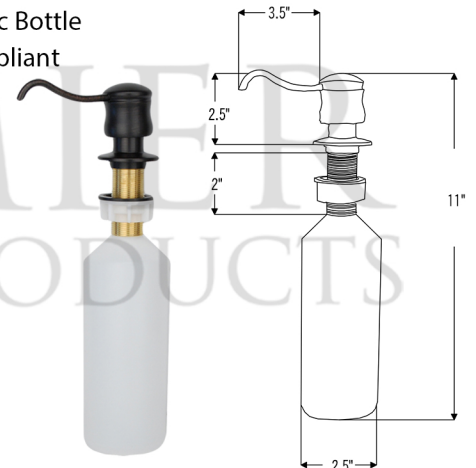

PACKAGE INCLUDES THE FOLLOWING ITEMS:

- * 42" Hammered Copper Kitchen Triple Basin Sink / ORB Finish (Model# KTDB422210)
- * Single Handle Spring Pull Down Kitchen Faucet / ORB Finish (K-SPD02ORB)
- * Solid Brass Soap & Lotion Dispenser / ORB Finish (PCP-701ORB)
- * 3.5" Garbage Disposal Drain w/ Basket / ORB Finish (Model# D-130ORB)
- * (2) - 3.5" Kitchen Basket Strainer Drains / ORB Finish (Model# D-132ORB)
- * Oil Rubbed Bronze Installation Silicone (Model# C900-ORB)
- * Copper Sink Wax (Model# W900-WAX)

* ORB: Oil Rubbed Bronze

SINK DETAILS (Model# KTD4222210)

- * 42" Hammered Copper Kitchen Triple Basin Sink
- * Color: Oil Rubbed Bronze
- * Outer Dimension: 42" x 22" x 10"
- * Inner Dimension: L: 15" x 20" x 10" / C: 8" x 17" x 8" / R: 15" x 20" x 10"
- * Faucet Mounting Area: 10" x 4"
- * Drain Size: 3.5" Standard
- * Material Gauge: 14
- * CODE / STANDARD COMPLIANCE: IAPMO / cUPC LISTED

FAUCET DETAILS (Model# K-SPD02ORB)

- * Single Handle Spring Pull Down Kitchen Faucet
- * Color: Oil Rubbed Bronze
- * Solid Brass Construction
- * Ceramic Disc Cartridges
- * Overall Height: 20.875"
- * Spout Reach: 8.75"
- * 360 Degree Swivel
- * ASME A112.18.1/ CSA B125.1, NSF/ANSI 61, California Lead Plumbing Law, ADA and Prop 65 Compliant

SOAP DISPENSER DETAILS (Model# PCP-701ORB)

- * Deluxe Soap and Lotion Dispenser
- * Color: Oil Rubbed Bronze
- * Solid Brass Head & Plastic Bottle
- * 4" Spout Reach
- * 500 ML Plastic Bottle
- * Prop 65 Compliant