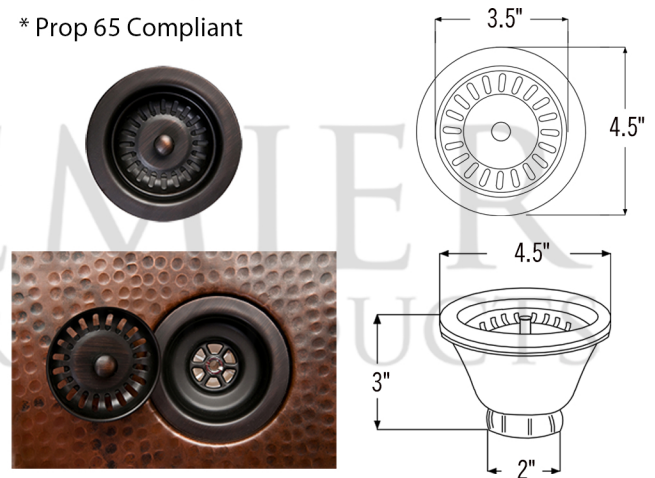

DRAIN #2 & #3 DETAILS (Model# D-132ORB)

- 3.5" Kitchen, Prep, Bar Basket Strainer Drain
- Color: Oil Rubbed Bronze
- Outer Dimension: 4.5" x 3"
- Inner Dimension: 3.5"
- Installation Type: Compression
- Material: Brass/PVC
- Prop 65 Compliant