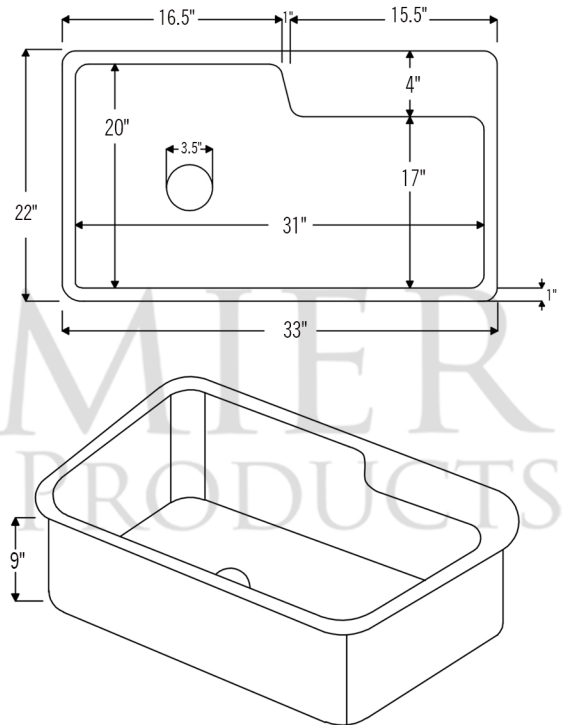

PACKAGE INCLUDES THE FOLLOWING ITEMS:

- * 33" Hammered Copper Kitchen Single Basin Sink w/ Space for Faucet (Model# KSFDB33229)
- * Single Handle Spring Pull Down Kitchen Faucet / ORB Finish (K-SPD02ORB)
- * Solid Brass Soap & Lotion Dispenser / ORB Finish (PCP-701ORB)
- * 3.5" Garbage Disposal Drain w/ Basket / ORB Finish (Model# D-130ORB)
- * Oil Rubbed Bronze Installation Silicone (Model# C900-ORB)
- * Copper Sink Wax (Model# W900-WAX)

* ORB: Oil Rubbed Bronze

SINK DETAILS (Model# KSFDB33229)

- * 33" Hammered Copper Kitchen Apron Single Basin Sink w/ Space for Faucet
- * Color: Oil Rubbed Bronze
- * Outer Dimension: 33" x 22" x 9"
- * Inner Dimension: 31" x 20" x 9"
- * Faucet Mounting Area: 15.5" x 4"
- * Drain Size: 3.5" Standard
- * Material Gauge: 14
- * CODE / STANDARD COMPLIANCE: IAPMO / cUPC LISTED

FAUCET DETAILS (Model# K-SPD02ORB)

- * Single Handle Spring Pull Down Kitchen Faucet
- * Color: Oil Rubbed Bronze
- * Solid Brass Construction
- * Ceramic Disc Cartridges
- * Overall Height: 20.875"
- * Spout Reach: 8.75"
- * 360 Degree Swivel
- * ASME A112.18.1/ CSA B125.1, NSF/ANSI 61, California Lead Plumbing Law, ADA and Prop 65 Compliant

SOAP DISPENSER DETAILS (Model# PCP-701ORB)

- * Deluxe Soap and Lotion Dispenser
- * Color: Oil Rubbed Bronze
- * Solid Brass Head & Plastic Bottle
- * 4" Spout Reach
- * 500 ML Plastic Bottle
- * Prop 65 Compliant