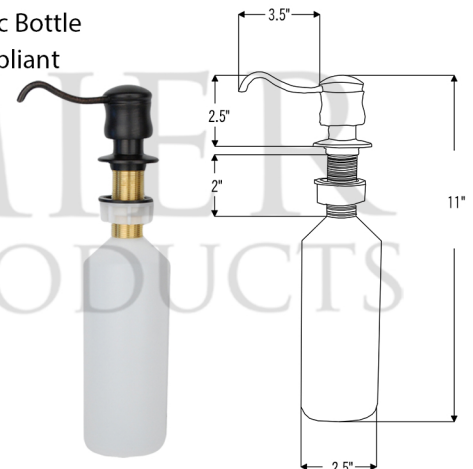

PACKAGE INCLUDES THE FOLLOWING ITEMS:

- * 33" Hammered Copper Kitchen Single Basin Sink w/ Space for Faucet (Model# KSFDB33229)
- * Single Handle Spring Pull Down Kitchen Faucet / ORB Finish (K-SPD02ORB)
- * Solid Brass Soap & Lotion Dispenser / ORB Finish (PCP-701ORB)
- * 3.5" Garbage Disposal Drain w/ Basket / ORB Finish (Model# D-130ORB)
- * Oil Rubbed Bronze Installation Silicone (Model# C900-ORB)
- * Copper Sink Wax (Model# W900-WAX)

* ORB: Oil Rubbed Bronze

SINK DETAILS (Model# KSFDB33229)

- * 33" Hammered Copper Kitchen Apron Single Basin Sink w/ Space for Faucet
- * Color: Oil Rubbed Bronze
- * Outer Dimension: 33" x 22" x 9"
- * Inner Dimension: 31" x 20" x 9"
- * Faucet Mounting Area: 15.5" x 4"
- * Drain Size: 3.5" Standard
- * Material Gauge: 14
- * CODE / STANDARD COMPLIANCE: IAPMO / cUPC LISTED

FAUCET DETAILS (Model# K-SPD02ORB)

- * Single Handle Spring Pull Down Kitchen Faucet
- * Color: Oil Rubbed Bronze
- * Solid Brass Construction
- * Ceramic Disc Cartridges
- * Overall Height: 20.875"
- * Spout Reach: 8.75"
- * 360 Degree Swivel
- * ASME A112.18.1/ CSA B125.1, NSF/ANSI 61, California Lead Plumbing Law, ADA and Prop 65 Compliant

SOAP DISPENSER DETAILS (Model# PCP-701ORB)

- * Deluxe Soap and Lotion Dispenser
- * Color: Oil Rubbed Bronze
- * Solid Brass Head & Plastic Bottle
- * 4" Spout Reach
- * 500 ML Plastic Bottle
- * Prop 65 Compliant