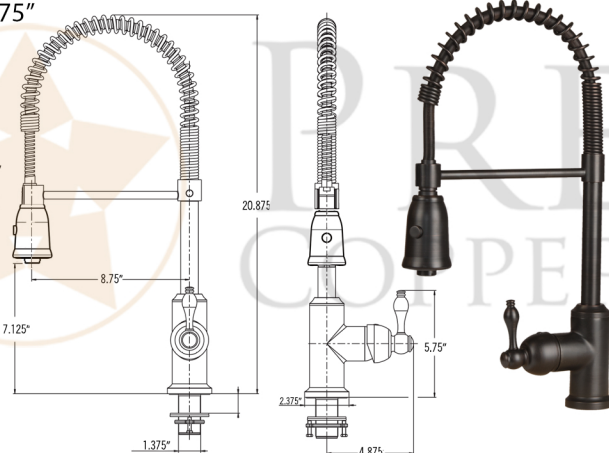

* ORB: Oil Rubbed Bronze

SINK DETAILS (Model# KSFDB33229)

- * 33" Hammered Copper Kitchen Apron Single Basin Sink w/ Space for Faucet
- * Color: Oil Rubbed Bronze
- * Outer Dimension: 33" x 22" x 9"
- * Inner Dimension: 31" x 20" x 9"
- * Faucet Mounting Area: 15.5" x 4"
- * Drain Size: 3.5" Standard
- * Material Gauge: 14
- * CODE / STANDARD COMPLIANCE: IAPMO / cUPC LISTED

FAUCET DETAILS (Model# K-SPD02ORB)

- * Single Handle Spring Pull Down Kitchen Faucet
- * Color: Oil Rubbed Bronze
- * Solid Brass Construction
- * Ceramic Disc Cartridges
- * Overall Height: 20.875"
- * Spout Reach: 8.75"
- * 360 Degree Swivel
- * ASME A112.18.1/ CSA B125.1, NSF/ANSI 61, California Lead Plumbing Law, ADA and Prop 65 Compliant

SOAP DISPENSER DETAILS (Model# PCP-701ORB)

- * Deluxe Soap and Lotion Dispenser
- * Color: Oil Rubbed Bronze
- * Solid Brass Head & Plastic Bottle
- * 4" Spout Reach
- * 500 ML Plastic Bottle
- * Prop 65 Compliant

DUE TO THE HAND CRAFTED NATURE OF THIS SINK, SMALL VARIANCES IN COLOR AND SIZE MAY OCCUR.
DO NOT MAKE ANY INSTALLATION CUTS UNTIL YOU RECEIVE YOUR ITEM(S).

PACKAGE INCLUDES THE FOLLOWING ITEMS:

- * 33" Hammered Copper Kitchen Single Basin Sink w/ Space for Faucet (Model# KSFDB33229)
- * Single Handle Spring Pull Down Kitchen Faucet / ORB Finish (K-SPD02ORB)
- * Solid Brass Soap & Lotion Dispenser / ORB Finish (PCP-701ORB)
- * 3.5" Garbage Disposal Drain w/ Basket / ORB Finish (Model# D-130ORB)
- * Oil Rubbed Bronze Installation Silicone (Model# C900-ORB)
- * Copper Sink Wax (Model# W900-WAX)