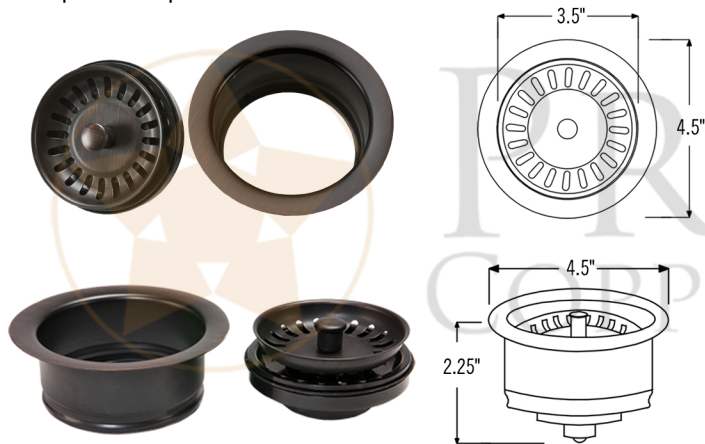

PACKAGE INCLUDES THE FOLLOWING ITEMS:

- 33" Hammered Copper Kitchen Single Basin Sink w/ Space for Faucet (Model# KSFDB33229)
- Single Handle Spring Pull Down Kitchen Faucet / ORB Finish (K-SPD02ORB)
- Solid Brass Soap & Lotion Dispenser / ORB Finish (PCP-701ORB)
- 3.5" Garbage Disposal Drain w/ Basket / ORB Finish (Model# D-130ORB)
- Oil Rubbed Bronze Installation Silicone (Model# C900-ORB)
- Copper Sink Wax (Model# W900-WAX)

* ORB: Oil Rubbed Bronze

DRAIN DETAILS (Model# D-130ORB)

- 3.5" Deluxe Garbage Disposal Drain w/ Basket
- Color: Oil Rubbed Bronze
- Outer Dimension: 4.5" x 2.25"
- Inner Dimension: 3.5"
- Installation Type: Insinkerator Brand Compatible
- Material: Brass
- Prop 65 Compliant