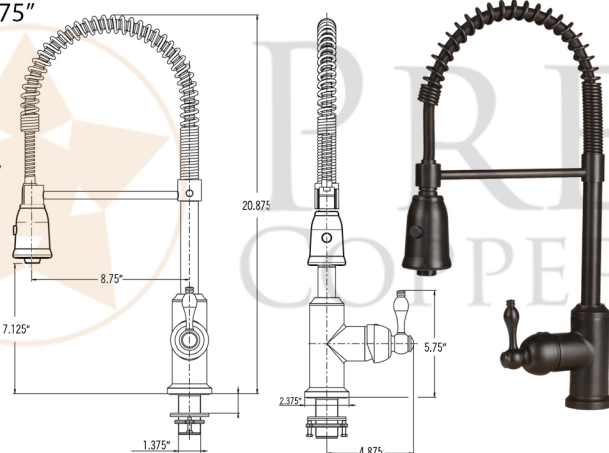

* ORB: Oil Rubbed Bronze

SINK DETAILS (Model# KSB33199)

- * 33" Antique Hammered Copper Kitchen Apron Single Basin Sink
- * Color: Antique Copper
- * Outer Dimension: 33" x 19" x 9"
- * Inner Dimension: 31" x 17" x 9"
- * Drain Size: 3.5" Standard
- * Material Gauge: 14
- * CODE / STANDARD COMPLIANCE: IAPMO / cUPC LISTED

FAUCET DETAILS (Model# K-SPD02ORB)

- * Single Handle Spring Pull Down Kitchen Faucet
- * Color: Oil Rubbed Bronze
- * Solid Brass Construction
- * Ceramic Disc Cartridges
- * Overall Height: 20.875"
- * Spout Reach: 8.75"
- * 360 Degree Swivel
- * ASME A112.18.1 / CSA B125.1, NSF/ANSI 61, California Lead Plumbing Law, ADA and Prop 65 Compliant

SOAP DISPENSER DETAILS (Model# PCP-701ORB)

- * Deluxe Soap and Lotion Dispenser
- * Color: Oil Rubbed Bronze
- * Solid Brass Head & Plastic Bottle
- * 4" Spout Reach
- * 500 ML Plastic Bottle
- * Prop 65 Compliant

DUE TO THE HAND CRAFTED NATURE OF THIS SINK, SMALL VARIANCES IN COLOR AND SIZE MAY OCCUR.
DO NOT MAKE ANY INSTALLATION CUTS UNTIL YOU RECEIVE YOUR ITEM(S).

PACKAGE INCLUDES THE FOLLOWING ITEMS:

- * 33" Antique Hammered Copper Kitchen Single Basin Sink (Model# KSB33199)
- * Single Handle Spring Pull Down Kitchen Faucet / ORB Finish (K-SPD02ORB)
- * Solid Brass Soap & Lotion Dispenser / ORB Finish (PCP-701ORB)
- * 3.5" Garbage Disposal Drain w/ Basket / ORB Finish (Model# D-130ORB)
- * Oil Rubbed Bronze Installation Silicone (Model# C900-ORB)
- * Copper Sink Wax (Model# W900-WAX)