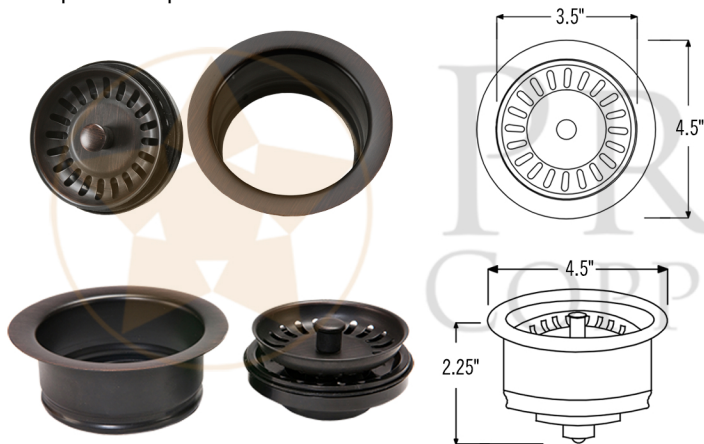

FAUCET DETAILS (Model# K-SPD02ORB)

- * Single Handle Spring Pull Down Kitchen Faucet
- * Color: Oil Rubbed Bronze
- * Solid Brass Construction
- * Ceramic Disc Cartridges
- * Overall Height: 20.875"
- * Spout Reach: 8.75"
- * 360 Degree Swivel
- * ASME A112.18.1 / CSA B125.1, NSF/ANSI 61, California Lead Plumbing Law, ADA and Prop 65 Compliant

SOAP DISPENSER DETAILS (Model# PCP-701ORB)

- * Deluxe Soap and Lotion Dispenser
- * Color: Oil Rubbed Bronze
- * Solid Brass Head & Plastic Bottle
- * 4" Spout Reach
- * 500 ML Plastic Bottle
- * Prop 65 Compliant

DUE TO THE HAND CRAFTED NATURE OF THIS SINK, SMALL VARIANCES IN COLOR AND SIZE MAY OCCUR.
DO NOT MAKE ANY INSTALLATION CUTS UNTIL YOU RECEIVE YOUR ITEM(S).

PACKAGE INCLUDES THE FOLLOWING ITEMS:

- * 33" Antique Hammered Copper Kitchen Single Basin Sink (Model# KSB33199)
- * Single Handle Spring Pull Down Kitchen Faucet / ORB Finish (K-SPD02ORB)
- * Solid Brass Soap & Lotion Dispenser / ORB Finish (PCP-701ORB)
- * 3.5" Garbage Disposal Drain w/ Basket / ORB Finish (Model# D-130ORB)
- * Oil Rubbed Bronze Installation Silicone (Model# C900-ORB)
- * Copper Sink Wax (Model# W900-WAX)

SILICONE DETAILS (Model# C900-ORB)

- * Neutral Cure Installation Silicone
- * Size: 4.7 OZ
- * Matches a Variety of Different Styled Sinks and Drains

COPPER SINK WAX DETAILS (Model# W900-WAX)

- * Copper Sink Wax Protectant
- * Made from Natural Bee's Wax
- * No Wax Build Up Ever!
- * Hard Water Protection
- * Works great on a variety of different surfaces: