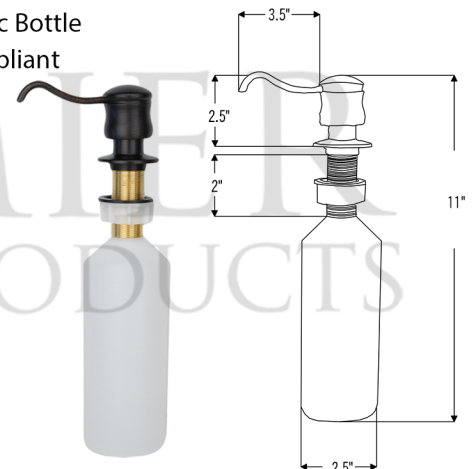

PACKAGE INCLUDES THE FOLLOWING ITEMS:

- * 33" Antique Hammered Copper Kitchen Single Basin Sink (Model# KSB33199)
- * Single Handle Spring Pull Down Kitchen Faucet / ORB Finish (K-SPD02ORB)
- * Solid Brass Soap & Lotion Dispenser / ORB Finish (PCP-701ORB)
- * 3.5" Garbage Disposal Drain w/ Basket / ORB Finish (Model# D-130ORB)
- * Oil Rubbed Bronze Installation Silicone (Model# C900-ORB)
- * Copper Sink Wax (Model# W900-WAX)

* ORB: Oil Rubbed Bronze

SINK DETAILS (Model# KSB33199)

- * 33" Antique Hammered Copper Kitchen Apron Single Basin Sink
- * Color: Antique Copper
- * Outer Dimension: 33" x 19" x 9"
- * Inner Dimension: 31" x 17" x 9"
- * Drain Size: 3.5" Standard
- * Material Gauge: 14
- * CODE / STANDARD COMPLIANCE: IAPMO / cUPC LISTED

FAUCET DETAILS (Model# K-SPD02ORB)

- * Single Handle Spring Pull Down Kitchen Faucet
- * Color: Oil Rubbed Bronze
- * Solid Brass Construction
- * Ceramic Disc Cartridges
- * Overall Height: 20.875"
- * Spout Reach: 8.75"
- * 360 Degree Swivel
- * ASME A112.18.1 / CSA B125.1, NSF/ANSI 61, California Lead Plumbing Law, ADA and Prop 65 Compliant

SOAP DISPENSER DETAILS (Model# PCP-701ORB)

- * Deluxe Soap and Lotion Dispenser
- * Color: Oil Rubbed Bronze
- * Solid Brass Head & Plastic Bottle
- * 4" Spout Reach
- * 500 ML Plastic Bottle
- * Prop 65 Compliant