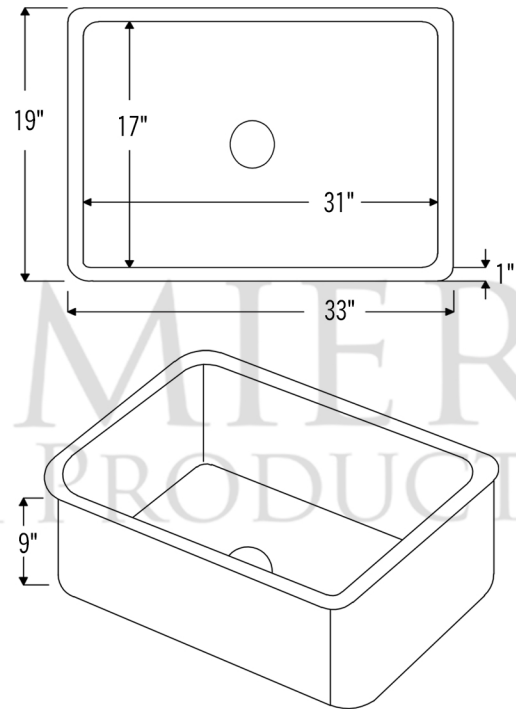

PACKAGE INCLUDES THE FOLLOWING ITEMS:

- * 33" Antique Hammered Copper Kitchen Single Basin Sink (Model# KSB33199)
- * Single Handle Spring Pull Down Kitchen Faucet / ORB Finish (K-SPD02ORB)
- * Solid Brass Soap & Lotion Dispenser / ORB Finish (PCP-701ORB)
- * 3.5" Garbage Disposal Drain w/ Basket / ORB Finish (Model# D-130ORB)
- * Oil Rubbed Bronze Installation Silicone (Model# C900-ORB)
- * Copper Sink Wax (Model# W900-WAX)

* ORB: Oil Rubbed Bronze

SINK DETAILS (Model# KSB33199)

- * 33" Antique Hammered Copper Kitchen Apron Single Basin Sink
- * Color: Antique Copper
- * Outer Dimension: 33" x 19" x 9"
- * Inner Dimension: 31" x 17" x 9"
- * Drain Size: 3.5" Standard
- * Material Gauge: 14
- * CODE / STANDARD COMPLIANCE: IAPMO / cUPC LISTED

FAUCET DETAILS (Model# K-SPD02ORB)

- * Single Handle Spring Pull Down Kitchen Faucet
- * Color: Oil Rubbed Bronze
- * Solid Brass Construction
- * Ceramic Disc Cartridges
- * Overall Height: 20.875"
- * Spout Reach: 8.75"
- * 360 Degree Swivel
- * ASME A112.18.1 / CSA B125.1, NSF/ANSI 61, California Lead Plumbing Law, ADA and Prop 65 Compliant

SOAP DISPENSER DETAILS (Model# PCP-701ORB)

- * Deluxe Soap and Lotion Dispenser
- * Color: Oil Rubbed Bronze
- * Solid Brass Head & Plastic Bottle
- * 4" Spout Reach
- * 500 ML Plastic Bottle
- * Prop 65 Compliant