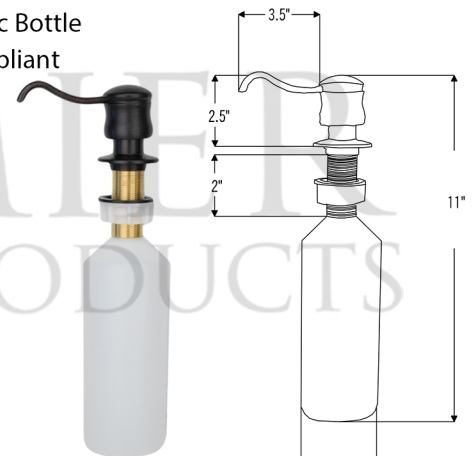

PACKAGE INCLUDES THE FOLLOWING ITEMS:

- * 42" Hammered Copper Kitchen Apron Triple Basin Sink / ORB Finish (Model# KATDB422210)
- * Single Handle Spring Pull Down Kitchen Faucet / ORB Finish (K-SPD02ORB)
- * Solid Brass Soap & Lotion Dispenser / ORB Finish (PCP-701ORB)
- * 3.5" Garbage Disposal Drain w/ Basket / ORB Finish (Model# D-130ORB)
- * (2) - 3.5" Kitchen Basket Strainer Drains / ORB Finish (Model# D-132ORB)
- * Oil Rubbed Bronze Installation Silicone (Model# C900-ORB)
- * Copper Sink Wax (Model# W900-WAX)

* ORB: Oil Rubbed Bronze

SINK DETAILS (Model# KATDB422210)

- * 42" Hammered Copper Kitchen Apron Triple Basin Sink
- * Color: Oil Rubbed Bronze
- * Outer Dimension: 42" x 22" x 10"
- * Inner Dimension: L: 15" x 19" x 10" / C: 8" x 16" x 8" / R: 15" x 19" x 10"
- * Rim: 1" Left, Right | 4" Back | 2" Apron Front
- * Faucet Mounting Area: 10" x 4"
- * Dividers: 1" Wide (Optimized)
- * Drain Opening: 3.5" Standard
- * Material Gauge: 14
- * CODE / STANDARD COMPLIANCE: IAPMO / cUPC LISTED

FAUCET DETAILS (Model# K-SPD02ORB)

- * Single Handle Spring Pull Down Kitchen Faucet
- * Color: Oil Rubbed Bronze
- * Solid Brass Construction
- * Ceramic Disc Cartridges
- * Overall Height: 20.875"
- * Spout Reach: 8.75"
- * 360 Degree Swivel
- * ASME A112.18.1/
CSA B125.1, NSF/ANSI 61,
California Lead Plumbing
Law, ADA and Prop 65
Compliant

SOAP DISPENSER DETAILS (Model# PCP-701ORB)

- * Deluxe Soap and Lotion Dispenser
- * Color: Oil Rubbed Bronze
- * Solid Brass Head & Plastic Bottle
- * 4" Spout Reach
- * 500 ML Plastic Bottle
- * Prop 65 Compliant