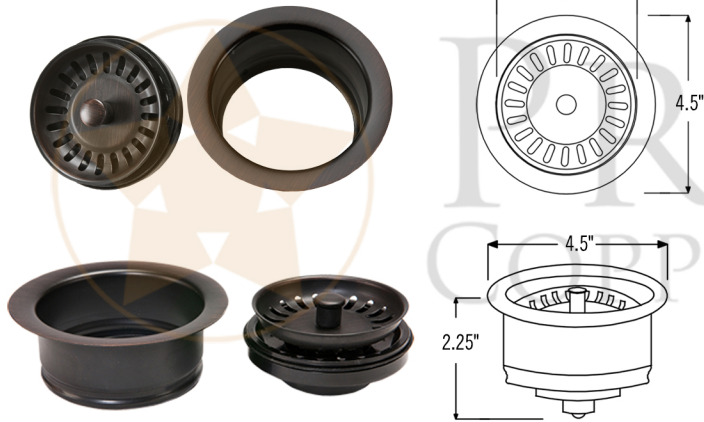

PACKAGE INCLUDES THE FOLLOWING ITEMS:

- 42" Hammered Copper Kitchen Apron Triple Basin Sink / ORB Finish (Model# KATDB422210)
- Single Handle Spring Pull Down Kitchen Faucet / ORB Finish (K-SPD02ORB)
- Solid Brass Soap & Lotion Dispenser / ORB Finish (PCP-701ORB)
- 3.5" Garbage Disposal Drain w/ Basket / ORB Finish (Model# D-130ORB)
- (2) - 3.5" Kitchen Basket Strainer Drains / ORB Finish (Model# D-132ORB)
- Oil Rubbed Bronze Installation Silicone (Model# C900-ORB)
- Copper Sink Wax (Model# W900-WAX)

* ORB: Oil Rubbed Bronze

DRAIN #1 DETAILS (Model# D-130ORB)

- 3.5" Deluxe Garbage Disposal Drain w/ Basket
- Color: Oil Rubbed Bronze
- Outer Dimension: 4.5" x 2.25"
- Inner Dimension: 3.5"
- Installation Type: Insinkerator Brand Compatible
- Material: Brass
- Prop 65 Compliant