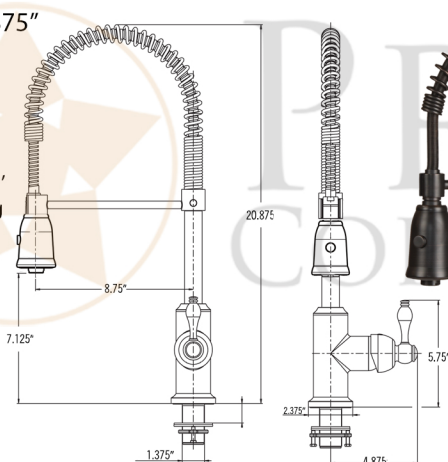

* ORB: Oil Rubbed Bronze

SINK DETAILS (Model# KATDB422210)

- * 42" Hammered Copper Kitchen Apron Triple Basin Sink
- * Color: Oil Rubbed Bronze
- * Outer Dimension: 42" x 22" x 10"
- * Inner Dimension: L: 15" x 19" x 10" / C: 8" x 16" x 8" / R: 15" x 19" x 10"
- * Rim: 1" Left, Right | 4" Back | 2" Apron Front
- * Faucet Mounting Area: 10" x 4"
- * Dividers: 1" Wide (Optimized)
- * Drain Opening: 3.5" Standard
- * Material Gauge: 14
- * CODE / STANDARD COMPLIANCE: IAPMO / cUPC LISTED

FAUCET DETAILS (Model# K-SPD02ORB)

- * Single Handle Spring Pull Down Kitchen Faucet
- * Color: Oil Rubbed Bronze
- * Solid Brass Construction
- * Ceramic Disc Cartridges
- * Overall Height: 20.875"
- * Spout Reach: 8.75"
- * 360 Degree Swivel
- * ASME A112.18.1/
CSA B125.1, NSF/ANSI 61,
California Lead Plumbing
Law, ADA and Prop 65
Compliant

SOAP DISPENSER DETAILS (Model# PCP-701ORB)

- * Deluxe Soap and Lotion Dispenser
- * Color: Oil Rubbed Bronze
- * Solid Brass Head & Plastic Bottle
- * 4" Spout Reach
- * 500 ML Plastic Bottle
- * Prop 65 Compliant

SILICONE DETAILS (Model# C900-ORB)

- * Neutral Cure Installation Silicone
- * Size: 4.7 OZ
- * Matches a Variety of Different Styled Sinks and Drains

COPPER SINK WAX DETAILS (Model# W900-WAX)

- * Copper Sink Wax Protectant
- * Made from Natural Bee's Wax
- * No Wax Build Up Ever!
- * Hard Water Protection
- * Works great on a variety of different surfaces: