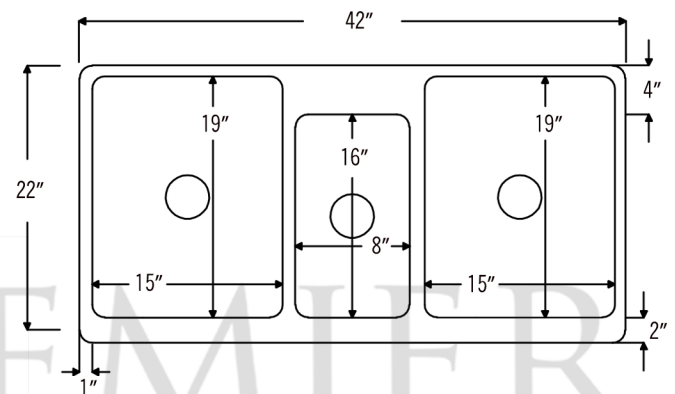

* ORB: Oil Rubbed Bronze

SINK DETAILS (Model# KATDB422210)

- * 42" Hammered Copper Kitchen Apron Triple Basin Sink
- * Color: Oil Rubbed Bronze
- * Outer Dimension: 42" x 22" x 10"
- * Inner Dimension: L: 15" x 19" x 10" / C: 8" x 16" x 8" / R: 15" x 19" x 10"
- * Rim: 1" Left, Right | 4" Back | 2" Apron Front
- * Faucet Mounting Area: 10" x 4"
- * Dividers: 1" Wide (Optimized)
- * Drain Opening: 3.5" Standard
- * Material Gauge: 14
- * CODE / STANDARD COMPLIANCE: IAPMO / cUPC LISTED

FAUCET DETAILS (Model# K-SPD02ORB)

- * Single Handle Spring Pull Down Kitchen Faucet
- * Color: Oil Rubbed Bronze
- * Solid Brass Construction
- * Ceramic Disc Cartridges
- * Overall Height: 20.875"
- * Spout Reach: 8.75"
- * 360 Degree Swivel
- * ASME A112.18.1/
CSA B125.1, NSF/ANSI 61,
California Lead Plumbing
Law, ADA and Prop 65
Compliant

SOAP DISPENSER DETAILS (Model# PCP-701ORB)

- * Deluxe Soap and Lotion Dispenser
- * Color: Oil Rubbed Bronze
- * Solid Brass Head & Plastic Bottle
- * 4" Spout Reach
- * 500 ML Plastic Bottle
- * Prop 65 Compliant

* ORB: Oil Rubbed Bronze

DRAIN #1 DETAILS (Model# D-130ORB)

- * 3.5" Deluxe Garbage Disposal Drain w/ Basket
- * Color: Oil Rubbed Bronze
- * Outer Dimension: 4.5" x 2.25"
- * Inner Dimension: 3.5"
- * Installation Type: Insinkerator Brand Compatible
- * Material: Brass
- * Prop 65 Compliant