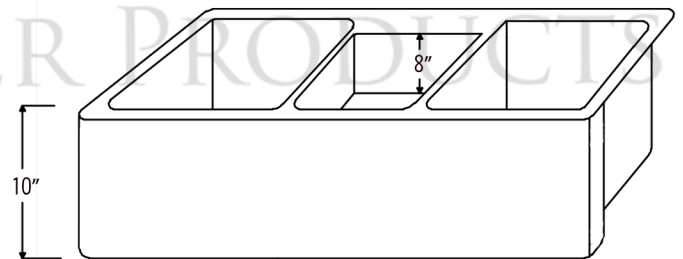

PACKAGE INCLUDES THE FOLLOWING ITEMS:

- * 42" Hammered Copper Kitchen Apron Triple Basin Sink / ORB Finish (Model# KATDB422210)
- * Single Handle Spring Pull Down Kitchen Faucet / ORB Finish (K-SPD02ORB)
- * Solid Brass Soap & Lotion Dispenser / ORB Finish (PCP-701ORB)
- * 3.5" Garbage Disposal Drain w/ Basket / ORB Finish (Model# D-130ORB)
- * (2) - 3.5" Kitchen Basket Strainer Drains / ORB Finish (Model# D-132ORB)
- * Oil Rubbed Bronze Installation Silicone (Model# C900-ORB)
- * Copper Sink Wax (Model# W900-WAX)

* ORB: Oil Rubbed Bronze

SINK DETAILS (Model# KATDB422210)

- * 42" Hammered Copper Kitchen Apron Triple Basin Sink
- * Color: Oil Rubbed Bronze
- * Outer Dimension: 42" x 22" x 10"
- * Inner Dimension: L: 15" x 19" x 10" / C: 8" x 16" x 8" / R: 15" x 19" x 10"
- * Rim: 1" Left, Right | 4" Back | 2" Apron Front
- * Faucet Mounting Area: 10" x 4"
- * Dividers: 1" Wide (Optimized)
- * Drain Opening: 3.5" Standard
- * Material Gauge: 14
- * CODE / STANDARD COMPLIANCE: IAPMO / cUPC LISTED

FAUCET DETAILS (Model# K-SPD02ORB)

- * Single Handle Spring Pull Down Kitchen Faucet
- * Color: Oil Rubbed Bronze
- * Solid Brass Construction
- * Ceramic Disc Cartridges
- * Overall Height: 20.875"
- * Spout Reach: 8.75"
- * 360 Degree Swivel
- * ASME A112.18.1/
CSA B125.1, NSF/ANSI 61,
California Lead Plumbing
Law, ADA and Prop 65
Compliant

SOAP DISPENSER DETAILS (Model# PCP-701ORB)

- * Deluxe Soap and Lotion Dispenser
- * Color: Oil Rubbed Bronze
- * Solid Brass Head & Plastic Bottle
- * 4" Spout Reach
- * 500 ML Plastic Bottle
- * Prop 65 Compliant