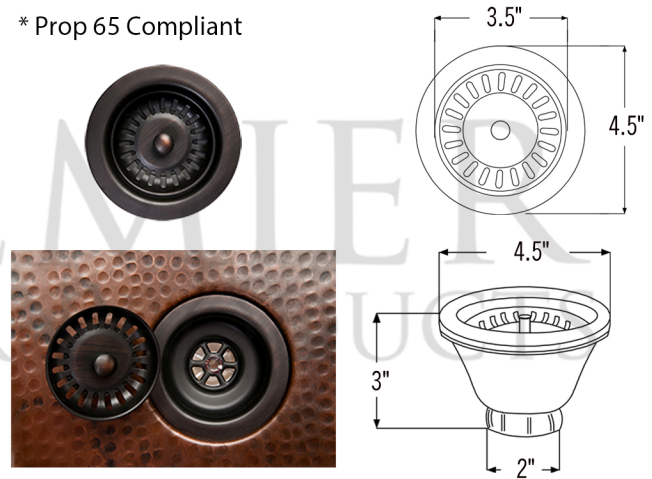

* ORB: Oil Rubbed Bronze

SINK DETAILS (Model# KATDB422210)

- * 42" Hammered Copper Kitchen Apron Triple Basin Sink
- * Color: Oil Rubbed Bronze
- * Outer Dimension: 42" x 22" x 10"
- * Inner Dimension: L: 15" x 19" x 10" / C: 8" x 16" x 8" / R: 15" x 19" x 10"
- * Rim: 1" Left, Right | 4" Back | 2" Apron Front
- * Faucet Mounting Area: 10" x 4"
- * Dividers: 1" Wide (Optimized)
- * Drain Opening: 3.5" Standard
- * Material Gauge: 14
- * CODE / STANDARD COMPLIANCE: IAPMO / cUPC LISTED

FAUCET DETAILS (Model# K-SPD02ORB)

- * Single Handle Spring Pull Down Kitchen Faucet
- * Color: Oil Rubbed Bronze
- * Solid Brass Construction
- * Ceramic Disc Cartridges
- * Overall Height: 20.875"
- * Spout Reach: 8.75"
- * 360 Degree Swivel
- * ASME A112.18.1/
CSA B125.1, NSF/ANSI 61,
California Lead Plumbing
Law, ADA and Prop 65
Compliant

* ORB: Oil Rubbed Bronze

DRAIN #1 DETAILS (Model# D-130ORB)

- * 3.5" Deluxe Garbage Disposal Drain w/ Basket
- * Color: Oil Rubbed Bronze
- * Outer Dimension: 4.5" x 2.25"
- * Inner Dimension: 3.5"
- * Installation Type: Insinkerator Brand Compatible
- * Material: Brass
- * Prop 65 Compliant

SILICONE DETAILS (Model# C900-ORB)

- * Neutral Cure Installation Silicone
- * Size: 4.7 OZ
- * Matches a Variety of Different Styled Sinks and Drains

COPPER SINK WAX DETAILS (Model# W900-WAX)

- * Copper Sink Wax Protectant
- * Made from Natural Bee's Wax
- * No Wax Build Up Ever!
- * Hard Water Protection
- * Works great on a variety of different surfaces: