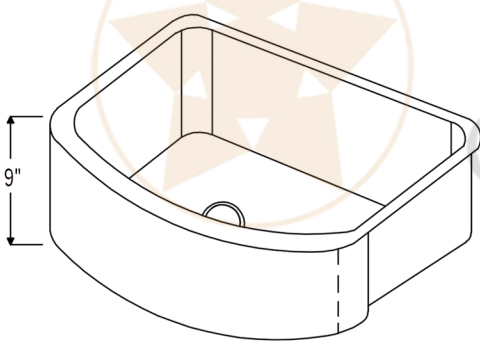

PACKAGE INCLUDES THE FOLLOWING ITEMS:

- * 33" Hammered Copper Kitchen Rounded Apron Single Basin Sink (Model# KASRDB33249)
- * Single Handle Spring Pull Down Kitchen Faucet / ORB Finish (K-SPD02ORB)
- * Solid Brass Soap & Lotion Dispenser / ORB Finish (PCP-701ORB)
- * 3.5" Garbage Disposal Drain w/ Basket / ORB Finish (Model# D-130ORB)
- * Oil Rubbed Bronze Installation Silicone (Model# C900-ORB)
- * Copper Sink Wax (Model# W900-WAX)

* ORB: Oil Rubbed Bronze

SINK DETAILS (Model# KASRDB33249)

- * 33" Hammered Copper Kitchen Rounded Apron Single Basin Sink
- * Color: Oil Rubbed Bronze
- * Outer Dimension: 33" x 24" x 9"
- * Inner Dimension: 31" x 21" x 9"
- * Drain Size: 3.5" Standard
- * Material Gauge: 14
- * CODE / STANDARD COMPLIANCE: IAPMO / cUPC LISTED

FAUCET DETAILS (Model# K-SPD02ORB)

- * Single Handle Spring Pull Down Kitchen Faucet
- * Color: Oil Rubbed Bronze
- * Solid Brass Construction
- * Ceramic Disc Cartridges
- * Overall Height: 20.875"
- * Spout Reach: 8.75"
- * 360 Degree Swivel
- * ASME A112.18.1/ CSA B125.1, NSF/ANSI 61, California Lead Plumbing Law, ADA and Prop 65 Compliant

SOAP DISPENSER DETAILS (Model# PCP-701ORB)

- * Deluxe Soap and Lotion Dispenser
- * Color: Oil Rubbed Bronze
- * Solid Brass Head & Plastic Bottle
- * 4" Spout Reach
- * 500 ML Plastic Bottle
- * Prop 65 Compliant