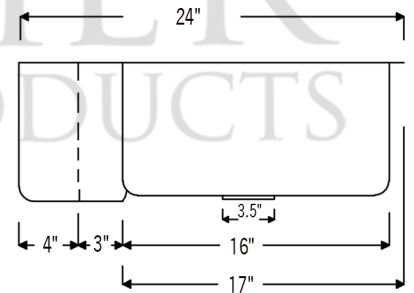

* ORB: Oil Rubbed Bronze

SINK DETAILS (Model# KASRDB33249)

- * 33" Hammered Copper Kitchen Rounded Apron Single Basin Sink
- * Color: Oil Rubbed Bronze
- * Outer Dimension: 33" x 24" x 9"
- * Inner Dimension: 31" x 21" x 9"
- * Drain Size: 3.5" Standard
- * Material Gauge: 14
- * CODE / STANDARD COMPLIANCE: IAPMO / cUPC LISTED

FAUCET DETAILS (Model# K-SPD02ORB)

- * Single Handle Spring Pull Down Kitchen Faucet
- * Color: Oil Rubbed Bronze
- * Solid Brass Construction
- * Ceramic Disc Cartridges
- * Overall Height: 20.875"
- * Spout Reach: 8.75"
- * 360 Degree Swivel
- * ASME A112.18.1/ CSA B125.1, NSF/ANSI 61, California Lead Plumbing Law, ADA and Prop 65 Compliant

SOAP DISPENSER DETAILS (Model# PCP-701ORB)

- * Deluxe Soap and Lotion Dispenser
- * Color: Oil Rubbed Bronze
- * Solid Brass Head & Plastic Bottle
- * 4" Spout Reach
- * 500 ML Plastic Bottle
- * Prop 65 Compliant

* ORB: Oil Rubbed Bronze

DRAIN DETAILS (Model# D-130ORB)

- * 3.5" Deluxe Garbage Disposal Drain w/ Basket
- * Color: Oil Rubbed Bronze
- * Outer Dimension: 4.5" x 2.25"
- * Inner Dimension: 3.5"
- * Installation Type: Insinkerator Brand Compatible
- * Material: Brass
- * Prop 65 Compliant