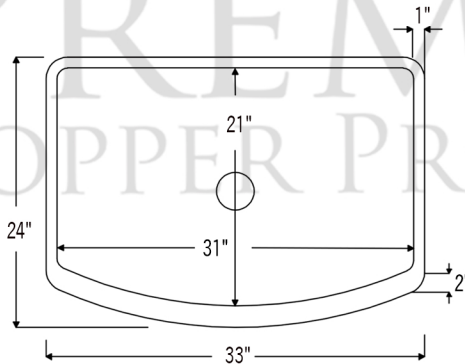

* ORB: Oil Rubbed Bronze

SINK DETAILS (Model# KASRDB33249)

- * 33" Hammered Copper Kitchen Rounded Apron Single Basin Sink
- * Color: Oil Rubbed Bronze
- * Outer Dimension: 33" x 24" x 9"
- * Inner Dimension: 31" x 21" x 9"
- * Drain Size: 3.5" Standard
- * Material Gauge: 14
- * CODE / STANDARD COMPLIANCE: IAPMO / cUPC LISTED

FAUCET DETAILS (Model# K-SPD02ORB)

- * Single Handle Spring Pull Down Kitchen Faucet
- * Color: Oil Rubbed Bronze
- * Solid Brass Construction
- * Ceramic Disc Cartridges
- * Overall Height: 20.875"
- * Spout Reach: 8.75"
- * 360 Degree Swivel
- * ASME A112.18.1/ CSA B125.1, NSF/ANSI 61, California Lead Plumbing Law, ADA and Prop 65 Compliant

SOAP DISPENSER DETAILS (Model# PCP-701ORB)

- * Deluxe Soap and Lotion Dispenser
- * Color: Oil Rubbed Bronze
- * Solid Brass Head & Plastic Bottle
- * 4" Spout Reach
- * 500 ML Plastic Bottle
- * Prop 65 Compliant