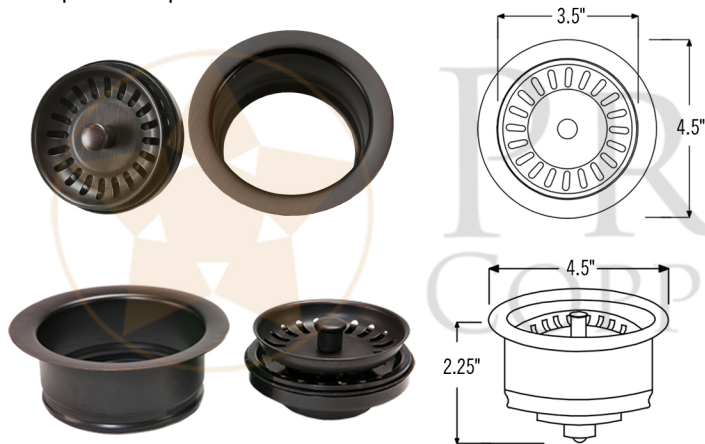

PACKAGE INCLUDES THE FOLLOWING ITEMS:

- 33" Hammered Copper Kitchen Rounded Apron Single Basin Sink (Model# KASRDB33249)
- Single Handle Spring Pull Down Kitchen Faucet / ORB Finish (K-SPD02ORB)
- Solid Brass Soap & Lotion Dispenser / ORB Finish (PCP-701ORB)
- 3.5" Garbage Disposal Drain w/ Basket / ORB Finish (Model# D-130ORB)
- Oil Rubbed Bronze Installation Silicone (Model# C900-ORB)
- Copper Sink Wax (Model# W900-WAX)

* ORB: Oil Rubbed Bronze

DRAIN DETAILS (Model# D-130ORB)

- 3.5" Deluxe Garbage Disposal Drain w/ Basket
- Color: Oil Rubbed Bronze
- Outer Dimension: 4.5" x 2.25"
- Inner Dimension: 3.5"
- Installation Type: Insinkerator Brand Compatible
- Material: Brass
- Prop 65 Compliant