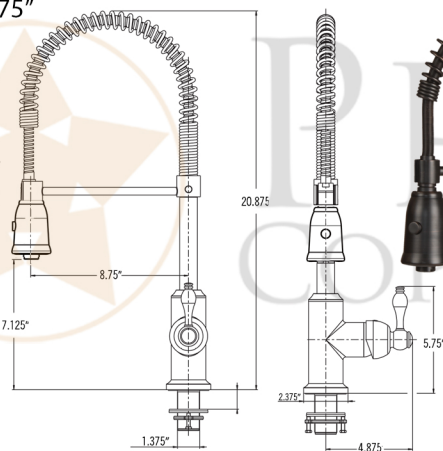

* ORB: Oil Rubbed Bronze

SINK DETAILS (Model# KASRDB33249)

- * 33" Hammered Copper Kitchen Rounded Apron Single Basin Sink
- * Color: Oil Rubbed Bronze
- * Outer Dimension: 33" x 24" x 9"
- * Inner Dimension: 31" x 21" x 9"
- * Drain Size: 3.5" Standard
- * Material Gauge: 14
- * CODE / STANDARD COMPLIANCE: IAPMO / cUPC LISTED

FAUCET DETAILS (Model# K-SPD02ORB)

- * Single Handle Spring Pull Down Kitchen Faucet
- * Color: Oil Rubbed Bronze
- * Solid Brass Construction
- * Ceramic Disc Cartridges
- * Overall Height: 20.875"
- * Spout Reach: 8.75"
- * 360 Degree Swivel
- * ASME A112.18.1/ CSA B125.1, NSF/ANSI 61, California Lead Plumbing Law, ADA and Prop 65 Compliant

SOAP DISPENSER DETAILS (Model# PCP-701ORB)

- * Deluxe Soap and Lotion Dispenser
- * Color: Oil Rubbed Bronze
- * Solid Brass Head & Plastic Bottle
- * 4" Spout Reach
- * 500 ML Plastic Bottle
- * Prop 65 Compliant

SILICONE DETAILS (Model# C900-ORB)

- * Neutral Cure Installation Silicone
- * Size: 4.7 OZ
- * Matches a Variety of Different Styled Sinks and Drains

COPPER SINK WAX DETAILS (Model# W900-WAX)

- * Copper Sink Wax Protectant
- * Made from Natural Bee's Wax
- * No Wax Build Up Ever!
- * Hard Water Protection
- * Works great on a variety of different surfaces: