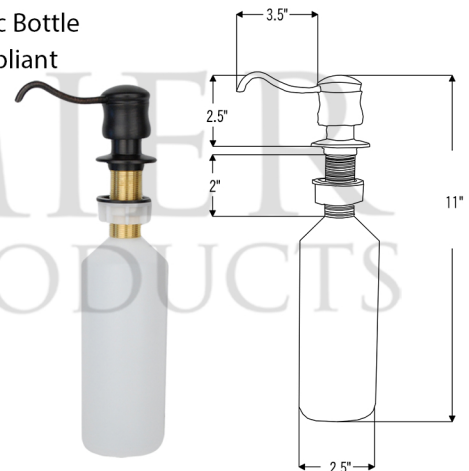

PACKAGE INCLUDES THE FOLLOWING ITEMS:

- * 33" Hammered Copper Kitchen Rounded Apron Single Basin Sink (Model# KASRDB33249)
- * Single Handle Spring Pull Down Kitchen Faucet / ORB Finish (K-SPD02ORB)
- * Solid Brass Soap & Lotion Dispenser / ORB Finish (PCP-701ORB)
- * 3.5" Garbage Disposal Drain w/ Basket / ORB Finish (Model# D-130ORB)
- * Oil Rubbed Bronze Installation Silicone (Model# C900-ORB)
- * Copper Sink Wax (Model# W900-WAX)

* ORB: Oil Rubbed Bronze

SINK DETAILS (Model# KASRDB33249)

- * 33" Hammered Copper Kitchen Rounded Apron Single Basin Sink
- * Color: Oil Rubbed Bronze
- * Outer Dimension: 33" x 24" x 9"
- * Inner Dimension: 31" x 21" x 9"
- * Drain Size: 3.5" Standard
- * Material Gauge: 14
- * CODE / STANDARD COMPLIANCE: IAPMO / cUPC LISTED

FAUCET DETAILS (Model# K-SPD02ORB)

- * Single Handle Spring Pull Down Kitchen Faucet
- * Color: Oil Rubbed Bronze
- * Solid Brass Construction
- * Ceramic Disc Cartridges
- * Overall Height: 20.875"
- * Spout Reach: 8.75"
- * 360 Degree Swivel
- * ASME A112.18.1/ CSA B125.1, NSF/ANSI 61, California Lead Plumbing Law, ADA and Prop 65 Compliant

SOAP DISPENSER DETAILS (Model# PCP-701ORB)

- * Deluxe Soap and Lotion Dispenser
- * Color: Oil Rubbed Bronze
- * Solid Brass Head & Plastic Bottle
- * 4" Spout Reach
- * 500 ML Plastic Bottle
- * Prop 65 Compliant