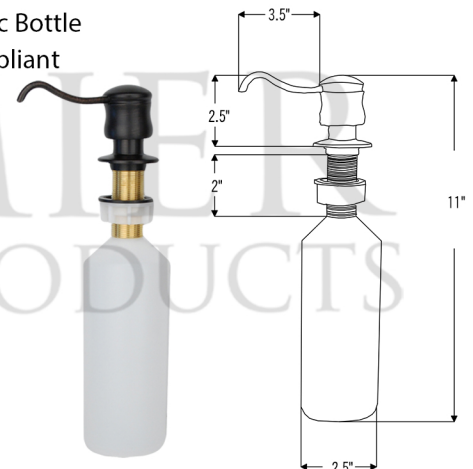

PACKAGE INCLUDES THE FOLLOWING ITEMS:

- * 30" Hammered Copper Kitchen Rounded Apron Single Basin Sink with Barrel Strap Design (Model# KASRDB30249BS)
- * Single Handle Spring Pull Down Kitchen Faucet / ORB Finish (K-SPD02ORB)
- * Solid Brass Soap & Lotion Dispenser / ORB Finish (PCP-701ORB)
- * 3.5" Garbage Disposal Drain w/ Basket / ORB Finish (Model# D-130ORB)
- * Oil Rubbed Bronze Installation Silicone (Model# C900-ORB)
- * Copper Sink Wax (Model# W900-WAX)

* ORB: Oil Rubbed Bronze

SINK DETAILS (Model# KASRDB30249BS)

* 30" Hammered Copper Kitchen Rounded Apron Single Basin Sink with Barrel Strap Design

- * Color: Oil Rubbed Bronze
- * Outer Dimension: 30" x 24" x 9"
- * Inner Dimension: 28" x 21" x 9"
- * Rim: Back, Left, Right - 1" / Front - 2"
- * Drain Size: 3.5" Standard
- * Material Gauge: 14
- * CODE / STANDARD COMPLIANCE: IAPMO / cUPC LISTED

FAUCET DETAILS (Model# K-SPD02ORB)

- * Single Handle Spring Pull Down Kitchen Faucet
- * Color: Oil Rubbed Bronze
- * Solid Brass Construction
- * Ceramic Disc Cartridges
- * Overall Height: 20.875"
- * Spout Reach: 8.75"
- * 360 Degree Swivel
- * ASME A112.18.1/ CSA B125.1, NSF/ANSI 61, California Lead Plumbing Law, ADA and Prop 65 Compliant

SOAP DISPENSER DETAILS (Model# PCP-701ORB)

- * Deluxe Soap and Lotion Dispenser
- * Color: Oil Rubbed Bronze
- * Solid Brass Head & Plastic Bottle
- * 4" Spout Reach
- * 500 ML Plastic Bottle
- * Prop 65 Compliant