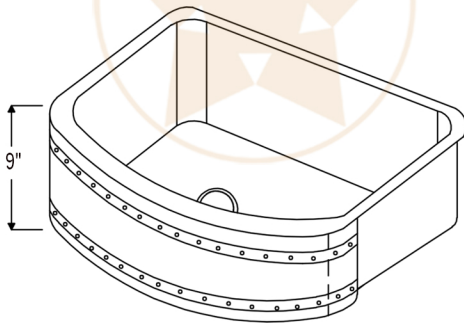

PACKAGE INCLUDES THE FOLLOWING ITEMS:

- * 30" Hammered Copper Kitchen Rounded Apron Single Basin Sink with Barrel Strap Design (Model# KASRDB30249BS)
- * Single Handle Spring Pull Down Kitchen Faucet / ORB Finish (K-SPD02ORB)
- * Solid Brass Soap & Lotion Dispenser / ORB Finish (PCP-701ORB)
- * 3.5" Garbage Disposal Drain w/ Basket / ORB Finish (Model# D-130ORB)
- * Oil Rubbed Bronze Installation Silicone (Model# C900-ORB)
- * Copper Sink Wax (Model# W900-WAX)

* ORB: Oil Rubbed Bronze

SINK DETAILS (Model# KASRDB30249BS)

* 30" Hammered Copper Kitchen Rounded Apron Single Basin Sink with Barrel Strap Design

- * Color: Oil Rubbed Bronze
- * Outer Dimension: 30" x 24" x 9"
- * Inner Dimension: 28" x 21" x 9"
- * Rim: Back, Left, Right - 1" / Front - 2"
- * Drain Size: 3.5" Standard
- * Material Gauge: 14
- * CODE / STANDARD COMPLIANCE: IAPMO / cUPC LISTED

FAUCET DETAILS (Model# K-SPD02ORB)

- * Single Handle Spring Pull Down Kitchen Faucet
- * Color: Oil Rubbed Bronze
- * Solid Brass Construction
- * Ceramic Disc Cartridges
- * Overall Height: 20.875"
- * Spout Reach: 8.75"
- * 360 Degree Swivel
- * ASME A112.18.1/ CSA B125.1, NSF/ANSI 61, California Lead Plumbing Law, ADA and Prop 65 Compliant

SOAP DISPENSER DETAILS (Model# PCP-701ORB)

- * Deluxe Soap and Lotion Dispenser
- * Color: Oil Rubbed Bronze
- * Solid Brass Head & Plastic Bottle
- * 4" Spout Reach
- * 500 ML Plastic Bottle
- * Prop 65 Compliant