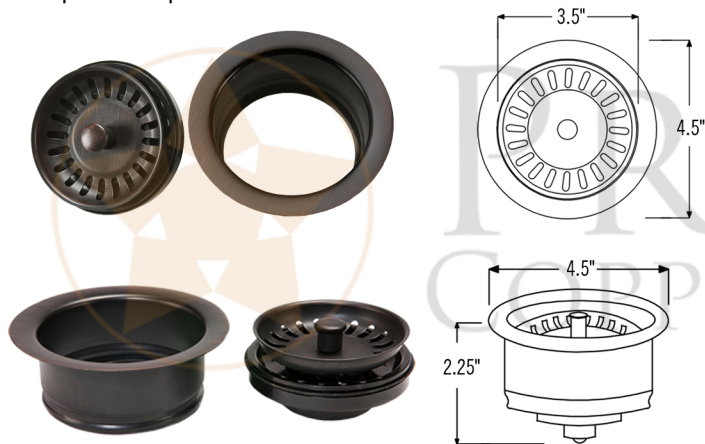

PACKAGE INCLUDES THE FOLLOWING ITEMS:

- 30" Hammered Copper Kitchen Rounded Apron Single Basin Sink with Barrel Strap Design (Model# KASRDB30249BS)
- Single Handle Spring Pull Down Kitchen Faucet / ORB Finish (K-SPD02ORB)
- Solid Brass Soap & Lotion Dispenser / ORB Finish (PCP-701ORB)
- 3.5" Garbage Disposal Drain w/ Basket / ORB Finish (Model# D-130ORB)
- Oil Rubbed Bronze Installation Silicone (Model# C900-ORB)
- Copper Sink Wax (Model# W900-WAX)

* ORB: Oil Rubbed Bronze

DRAIN #1 DETAILS (Model# D-130ORB)

- 3.5" Deluxe Garbage Disposal Drain w/ Basket
- Color: Oil Rubbed Bronze
- Outer Dimension: 4.5" x 2.25"
- Inner Dimension: 3.5"
- Installation Type: Insinkerator Brand Compatible
- Material: Brass
- Prop 65 Compliant