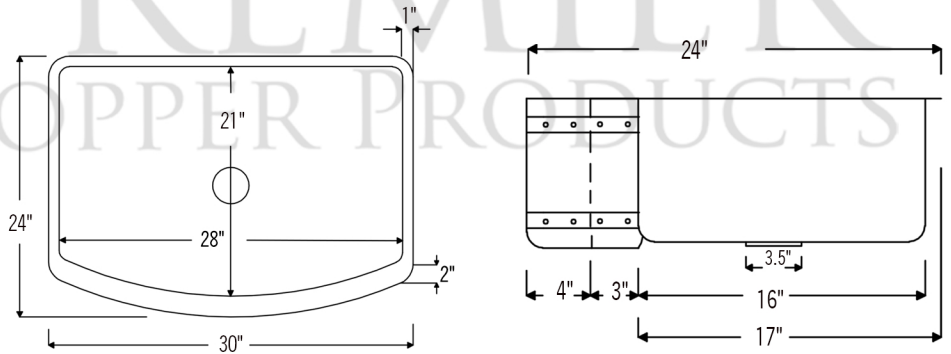

PACKAGE INCLUDES THE FOLLOWING ITEMS:

- * 30" Hammered Copper Kitchen Rounded Apron Single Basin Sink with Barrel Strap Design (Model# KASRDB30249BS)
- * Single Handle Spring Pull Down Kitchen Faucet / ORB Finish (K-SPD02ORB)
- * Solid Brass Soap & Lotion Dispenser / ORB Finish (PCP-701ORB)
- * 3.5" Garbage Disposal Drain w/ Basket / ORB Finish (Model# D-130ORB)
- * Oil Rubbed Bronze Installation Silicone (Model# C900-ORB)
- * Copper Sink Wax (Model# W900-WAX)

* ORB: Oil Rubbed Bronze

SINK DETAILS (Model# KASRDB30249BS)

* 30" Hammered Copper Kitchen Rounded Apron Single Basin Sink with Barrel Strap Design

- * Color: Oil Rubbed Bronze
- * Outer Dimension: 30" x 24" x 9"
- * Inner Dimension: 28" x 21" x 9"
- * Rim: Back, Left, Right - 1" / Front - 2"
- * Drain Size: 3.5" Standard
- * Material Gauge: 14
- * CODE / STANDARD COMPLIANCE: IAPMO / cUPC LISTED

FAUCET DETAILS (Model# K-SPD02ORB)

- * Single Handle Spring Pull Down Kitchen Faucet
- * Color: Oil Rubbed Bronze
- * Solid Brass Construction
- * Ceramic Disc Cartridges
- * Overall Height: 20.875"
- * Spout Reach: 8.75"
- * 360 Degree Swivel
- * ASME A112.18.1/ CSA B125.1, NSF/ANSI 61, California Lead Plumbing Law, ADA and Prop 65 Compliant

SOAP DISPENSER DETAILS (Model# PCP-701ORB)

- * Deluxe Soap and Lotion Dispenser
- * Color: Oil Rubbed Bronze
- * Solid Brass Head & Plastic Bottle
- * 4" Spout Reach
- * 500 ML Plastic Bottle
- * Prop 65 Compliant