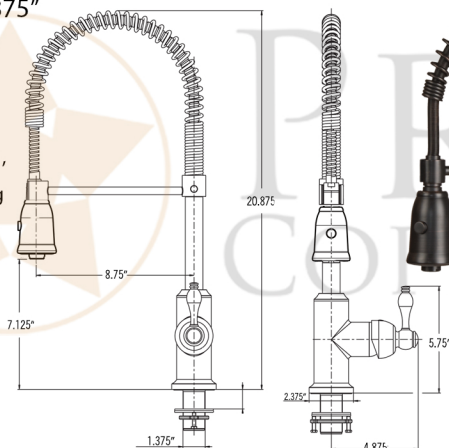

PACKAGE INCLUDES THE FOLLOWING ITEMS:

- * 30" Hammered Copper Kitchen Rounded Apron Single Basin Sink with Barrel Strap Design (Model# KASRDB30249BS)
- * Single Handle Spring Pull Down Kitchen Faucet / ORB Finish (K-SPD02ORB)
- * Solid Brass Soap & Lotion Dispenser / ORB Finish (PCP-701ORB)
- * 3.5" Garbage Disposal Drain w/ Basket / ORB Finish (Model# D-130ORB)
- * Oil Rubbed Bronze Installation Silicone (Model# C900-ORB)
- * Copper Sink Wax (Model# W900-WAX)

* ORB: Oil Rubbed Bronze

SINK DETAILS (Model# KASRDB30249BS)

* 30" Hammered Copper Kitchen Rounded Apron Single Basin Sink with Barrel Strap Design

- * Color: Oil Rubbed Bronze
- * Outer Dimension: 30" x 24" x 9"
- * Inner Dimension: 28" x 21" x 9"
- * Rim: Back, Left, Right - 1" / Front - 2"
- * Drain Size: 3.5" Standard
- * Material Gauge: 14
- * CODE / STANDARD COMPLIANCE: IAPMO / cUPC LISTED

FAUCET DETAILS (Model# K-SPD02ORB)

- * Single Handle Spring Pull Down Kitchen Faucet
- * Color: Oil Rubbed Bronze
- * Solid Brass Construction
- * Ceramic Disc Cartridges
- * Overall Height: 20.875"
- * Spout Reach: 8.75"
- * 360 Degree Swivel
- * ASME A112.18.1/ CSA B125.1, NSF/ANSI 61, California Lead Plumbing Law, ADA and Prop 65 Compliant

SOAP DISPENSER DETAILS (Model# PCP-701ORB)

- * Deluxe Soap and Lotion Dispenser
- * Color: Oil Rubbed Bronze
- * Solid Brass Head & Plastic Bottle
- * 4" Spout Reach
- * 500 ML Plastic Bottle
- * Prop 65 Compliant