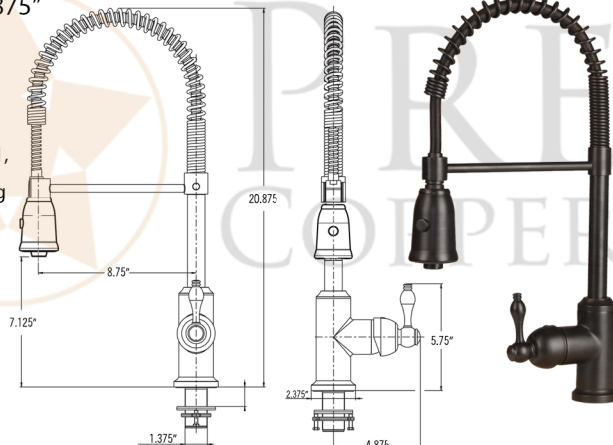

**PACKAGE INCLUDES THE FOLLOWING ITEMS:**

- \* 30" Hammered Copper Kitchen Rounded Apron Single Basin Sink (Model# KASRDB30249)
- \* Single Handle Spring Pull Down Kitchen Faucet / ORB Finish (K-SPD02ORB)
- \* Solid Brass Soap & Lotion Dispenser / ORB Finish (PCP-701ORB)
- \* 3.5" Garbage Disposal Drain w/ Basket / ORB Finish (Model# D-130ORB)
- \* Oil Rubbed Bronze Installation Silicone (Model# C900-ORB)
- \* Copper Sink Wax (Model# W900-WAX)

\* ORB: Oil Rubbed Bronze

**SINK DETAILS (Model# KASRDB30249)**

- \* 30" Hammered Copper Kitchen Rounded Apron Single Basin Sink
- \* Color: Oil Rubbed Bronze
- \* Outer Dimension: 30" x 24" x 9"
- \* Inner Dimension: 28" x 21" x 9"
- \* Rim: Back, Left, Right - 1" / Front - 2"
- \* Drain Size: 3.5" Standard
- \* Material Gauge: 14
- \* CODE / STANDARD COMPLIANCE: IAPMO / cUPC LISTED

**FAUCET DETAILS (Model# K-SPD02ORB)**

- \* Single Handle Spring Pull Down Kitchen Faucet
- \* Color: Oil Rubbed Bronze
- \* Solid Brass Construction
- \* Ceramic Disc Cartridges
- \* Overall Height: 20.875"
- \* Spout Reach: 8.75"
- \* 360 Degree Swivel
- \* ASME A112.18.1/  
CSA B125.1, NSF/ANSI 61,  
California Lead Plumbing  
Law, ADA and Prop 65  
Compliant

**SOAP DISPENSER DETAILS (Model# PCP-701ORB)**

- \* Deluxe Soap and Lotion Dispenser
- \* Color: Oil Rubbed Bronze
- \* Solid Brass Head & Plastic Bottle
- \* 4" Spout Reach
- \* 500 ML Plastic Bottle
- \* Prop 65 Compliant