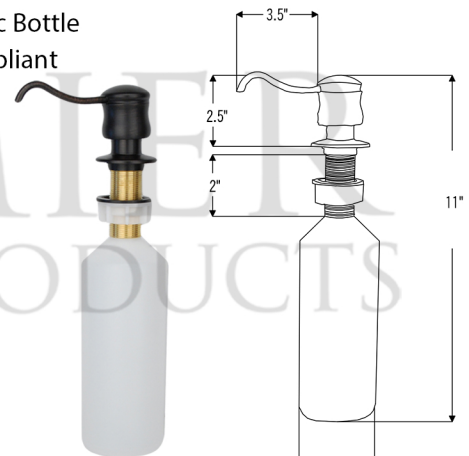

**PACKAGE INCLUDES THE FOLLOWING ITEMS:**

- \* 30" Hammered Copper Kitchen Rounded Apron Single Basin Sink (Model# KASRDB30249)
- \* Single Handle Spring Pull Down Kitchen Faucet / ORB Finish (K-SPD02ORB)
- \* Solid Brass Soap & Lotion Dispenser / ORB Finish (PCP-701ORB)
- \* 3.5" Garbage Disposal Drain w/ Basket / ORB Finish (Model# D-130ORB)
- \* Oil Rubbed Bronze Installation Silicone (Model# C900-ORB)
- \* Copper Sink Wax (Model# W900-WAX)

\* ORB: Oil Rubbed Bronze

**SINK DETAILS (Model# KASRDB30249)**

- \* 30" Hammered Copper Kitchen Rounded Apron Single Basin Sink
- \* Color: Oil Rubbed Bronze
- \* Outer Dimension: 30" x 24" x 9"
- \* Inner Dimension: 28" x 21" x 9"
- \* Rim: Back, Left, Right - 1" / Front - 2"
- \* Drain Size: 3.5" Standard
- \* Material Gauge: 14
- \* CODE / STANDARD COMPLIANCE: IAPMO / cUPC LISTED

**FAUCET DETAILS (Model# K-SPD02ORB)**

- \* Single Handle Spring Pull Down Kitchen Faucet
- \* Color: Oil Rubbed Bronze
- \* Solid Brass Construction
- \* Ceramic Disc Cartridges
- \* Overall Height: 20.875"
- \* Spout Reach: 8.75"
- \* 360 Degree Swivel
- \* ASME A112.18.1/  
CSA B125.1, NSF/ANSI 61,  
California Lead Plumbing  
Law, ADA and Prop 65  
Compliant

**SOAP DISPENSER DETAILS (Model# PCP-701ORB)**

- \* Deluxe Soap and Lotion Dispenser
- \* Color: Oil Rubbed Bronze
- \* Solid Brass Head & Plastic Bottle
- \* 4" Spout Reach
- \* 500 ML Plastic Bottle
- \* Prop 65 Compliant