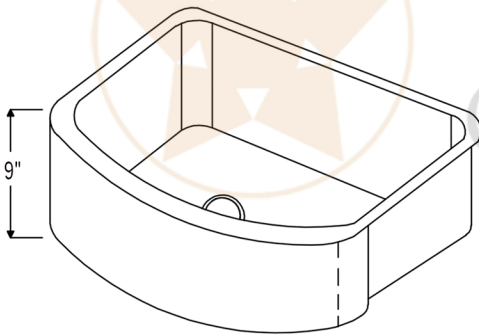

**PACKAGE INCLUDES THE FOLLOWING ITEMS:**

- \* 30" Hammered Copper Kitchen Rounded Apron Single Basin Sink (Model# KASRDB30249)
- \* Single Handle Spring Pull Down Kitchen Faucet / ORB Finish (K-SPD02ORB)
- \* Solid Brass Soap & Lotion Dispenser / ORB Finish (PCP-701ORB)
- \* 3.5" Garbage Disposal Drain w/ Basket / ORB Finish (Model# D-130ORB)
- \* Oil Rubbed Bronze Installation Silicone (Model# C900-ORB)
- \* Copper Sink Wax (Model# W900-WAX)

\* ORB: Oil Rubbed Bronze

**SINK DETAILS (Model# KASRDB30249)**

- \* 30" Hammered Copper Kitchen Rounded Apron Single Basin Sink
- \* Color: Oil Rubbed Bronze
- \* Outer Dimension: 30" x 24" x 9"
- \* Inner Dimension: 28" x 21" x 9"
- \* Rim: Back, Left, Right - 1" / Front - 2"
- \* Drain Size: 3.5" Standard
- \* Material Gauge: 14
- \* CODE / STANDARD COMPLIANCE: IAPMO / cUPC LISTED

**FAUCET DETAILS (Model# K-SPD02ORB)**

- \* Single Handle Spring Pull Down Kitchen Faucet
- \* Color: Oil Rubbed Bronze
- \* Solid Brass Construction
- \* Ceramic Disc Cartridges
- \* Overall Height: 20.875"
- \* Spout Reach: 8.75"
- \* 360 Degree Swivel
- \* ASME A112.18.1/  
CSA B125.1, NSF/ANSI 61,  
California Lead Plumbing  
Law, ADA and Prop 65  
Compliant

**SOAP DISPENSER DETAILS (Model# PCP-701ORB)**

- \* Deluxe Soap and Lotion Dispenser
- \* Color: Oil Rubbed Bronze
- \* Solid Brass Head & Plastic Bottle
- \* 4" Spout Reach
- \* 500 ML Plastic Bottle
- \* Prop 65 Compliant