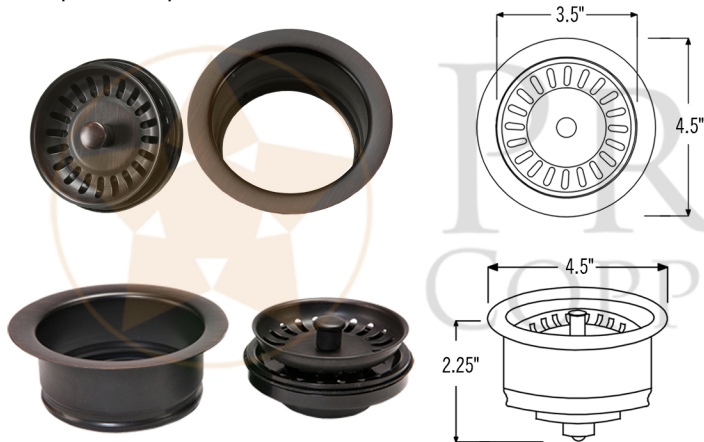

PACKAGE INCLUDES THE FOLLOWING ITEMS:

- 30" Hammered Copper Kitchen Rounded Apron Single Basin Sink (Model# KASRDB30249)
- Single Handle Spring Pull Down Kitchen Faucet / ORB Finish (K-SPD02ORB)
- Solid Brass Soap & Lotion Dispenser / ORB Finish (PCP-701ORB)
- 3.5" Garbage Disposal Drain w/ Basket / ORB Finish (Model# D-130ORB)
- Oil Rubbed Bronze Installation Silicone (Model# C900-ORB)
- Copper Sink Wax (Model# W900-WAX)

* ORB: Oil Rubbed Bronze

DRAIN DETAILS (Model# D-130ORB)

- 3.5" Deluxe Garbage Disposal Drain w/ Basket
- Color: Oil Rubbed Bronze
- Outer Dimension: 4.5" x 2.25"
- Inner Dimension: 3.5"
- Installation Type: Insinkerator Brand Compatible
- Material: Brass
- Prop 65 Compliant