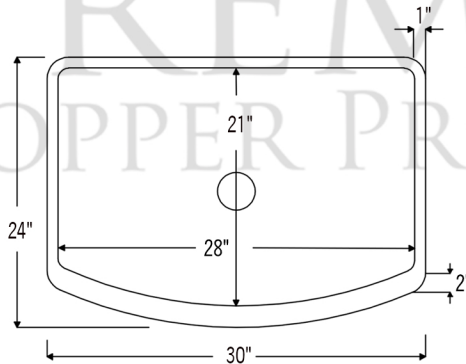

\* ORB: Oil Rubbed Bronze

**SINK DETAILS (Model# KASRDB30249)**

- \* 30" Hammered Copper Kitchen Rounded Apron Single Basin Sink
- \* Color: Oil Rubbed Bronze
- \* Outer Dimension: 30" x 24" x 9"
- \* Inner Dimension: 28" x 21" x 9"
- \* Rim: Back, Left, Right - 1" / Front - 2"
- \* Drain Size: 3.5" Standard
- \* Material Gauge: 14
- \* CODE / STANDARD COMPLIANCE: IAPMO / cUPC LISTED

**FAUCET DETAILS (Model# K-SPD02ORB)**

- \* Single Handle Spring Pull Down Kitchen Faucet
- \* Color: Oil Rubbed Bronze
- \* Solid Brass Construction
- \* Ceramic Disc Cartridges
- \* Overall Height: 20.875"
- \* Spout Reach: 8.75"
- \* 360 Degree Swivel
- \* ASME A112.18.1/  
CSA B125.1, NSF/ANSI 61,  
California Lead Plumbing  
Law, ADA and Prop 65  
Compliant

**SOAP DISPENSER DETAILS (Model# PCP-701ORB)**

- \* Deluxe Soap and Lotion Dispenser
- \* Color: Oil Rubbed Bronze
- \* Solid Brass Head & Plastic Bottle
- \* 4" Spout Reach
- \* 500 ML Plastic Bottle
- \* Prop 65 Compliant

### **SILICONE DETAILS (Model# C900-ORB)**

- \* Neutral Cure Installation Silicone
- \* Size: 4.7 OZ
- \* Matches a Variety of Different Styled Sinks and Drains