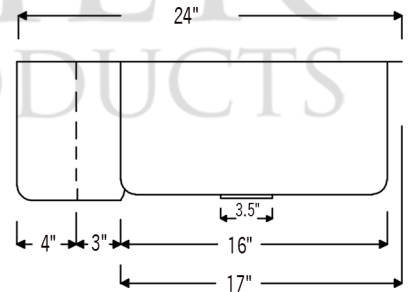

\* ORB: Oil Rubbed Bronze

**SINK DETAILS (Model# KASRDB30249)**

- \* 30" Hammered Copper Kitchen Rounded Apron Single Basin Sink
- \* Color: Oil Rubbed Bronze
- \* Outer Dimension: 30" x 24" x 9"
- \* Inner Dimension: 28" x 21" x 9"
- \* Rim: Back, Left, Right - 1" / Front - 2"
- \* Drain Size: 3.5" Standard
- \* Material Gauge: 14
- \* CODE / STANDARD COMPLIANCE: IAPMO / cUPC LISTED

**FAUCET DETAILS (Model# K-SPD02ORB)**

- \* Single Handle Spring Pull Down Kitchen Faucet
- \* Color: Oil Rubbed Bronze
- \* Solid Brass Construction
- \* Ceramic Disc Cartridges
- \* Overall Height: 20.875"
- \* Spout Reach: 8.75"
- \* 360 Degree Swivel
- \* ASME A112.18.1/  
CSA B125.1, NSF/ANSI 61,  
California Lead Plumbing  
Law, ADA and Prop 65  
Compliant

**SOAP DISPENSER DETAILS (Model# PCP-701ORB)**

- \* Deluxe Soap and Lotion Dispenser
- \* Color: Oil Rubbed Bronze
- \* Solid Brass Head & Plastic Bottle
- \* 4" Spout Reach
- \* 500 ML Plastic Bottle
- \* Prop 65 Compliant

### **SILICONE DETAILS (Model# C900-ORB)**

- \* Neutral Cure Installation Silicone
- \* Size: 4.7 OZ
- \* Matches a Variety of Different Styled Sinks and Drains